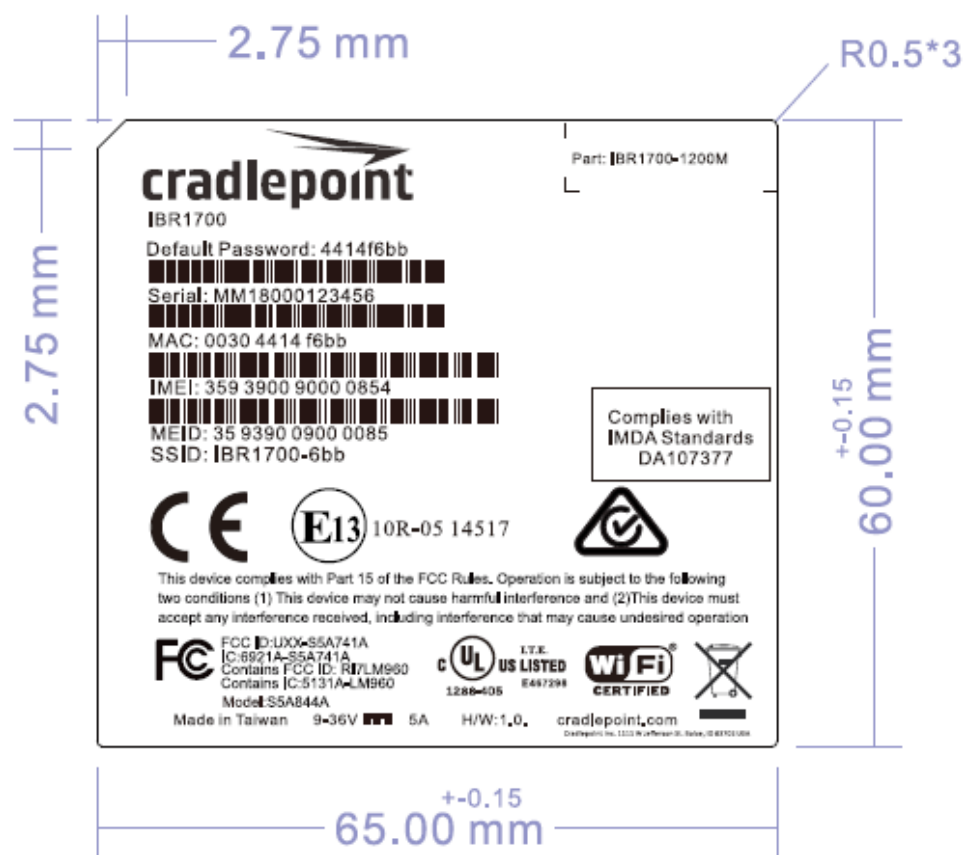

# LABEL LOCATION

Brand Name: cradlepoint

Model:S5A741A,S5A844A

FCC ID : UXX-S5A741A  
IC : 6921A-S5A741A