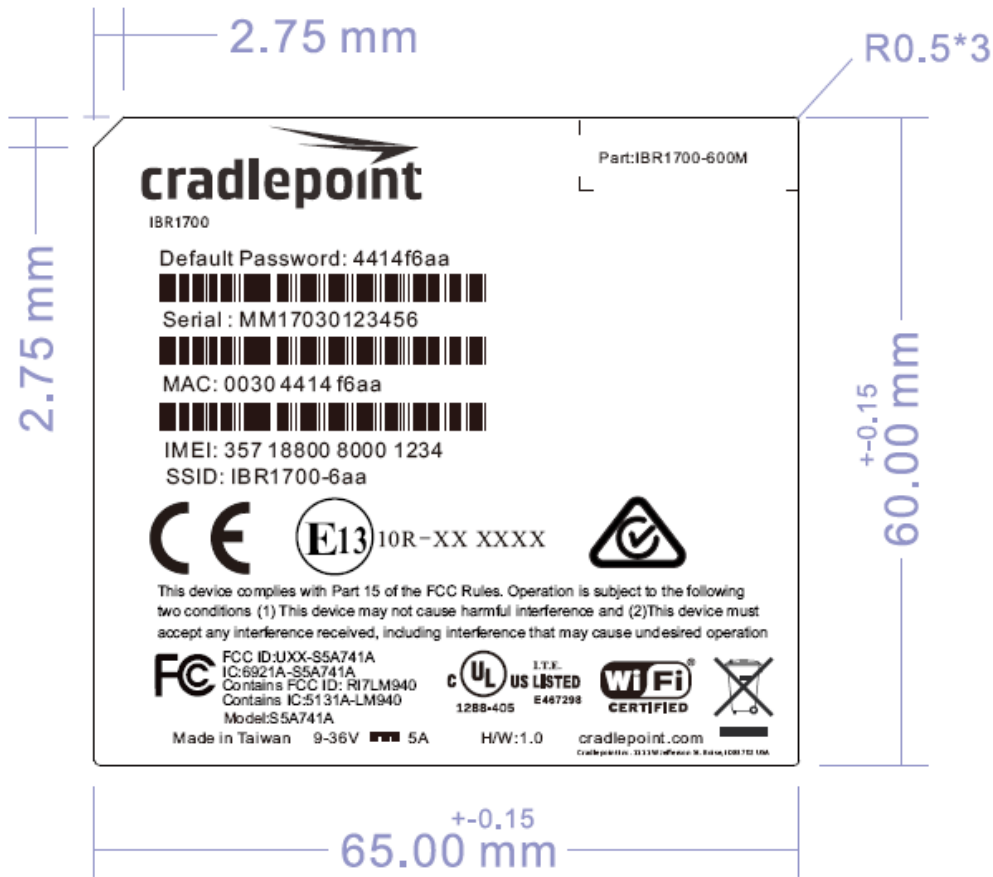

# LABEL LOCATION

Brand Name: cradlepoint

Model:S5A741A,S5A844A

FCC ID : UXX-S5A741A  
IC : 6921A-S5A741A