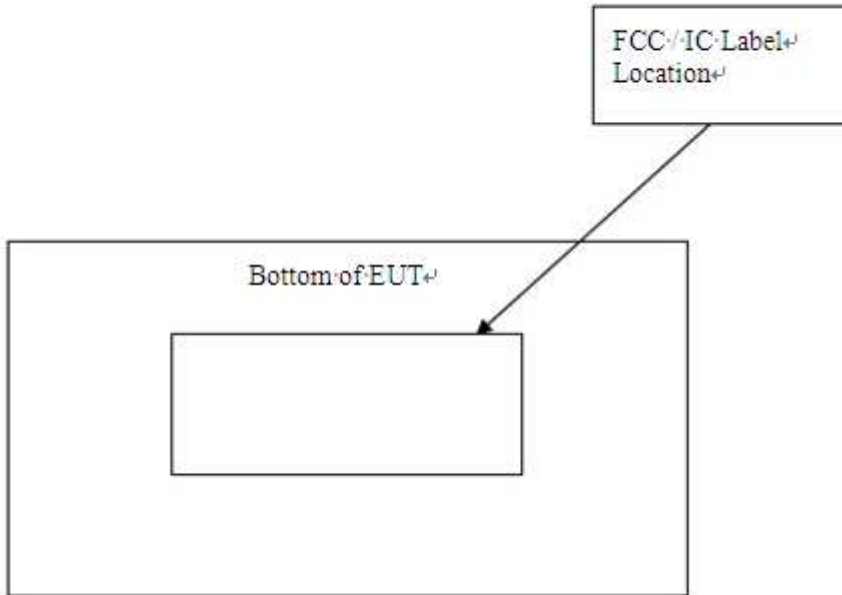

# LABEL LOCATION

Brand Name: cradlepoint

Model:S5A741A,S5A844A

FCC ID : UXX-S5A741A  
IC : 6921A-S5A741A