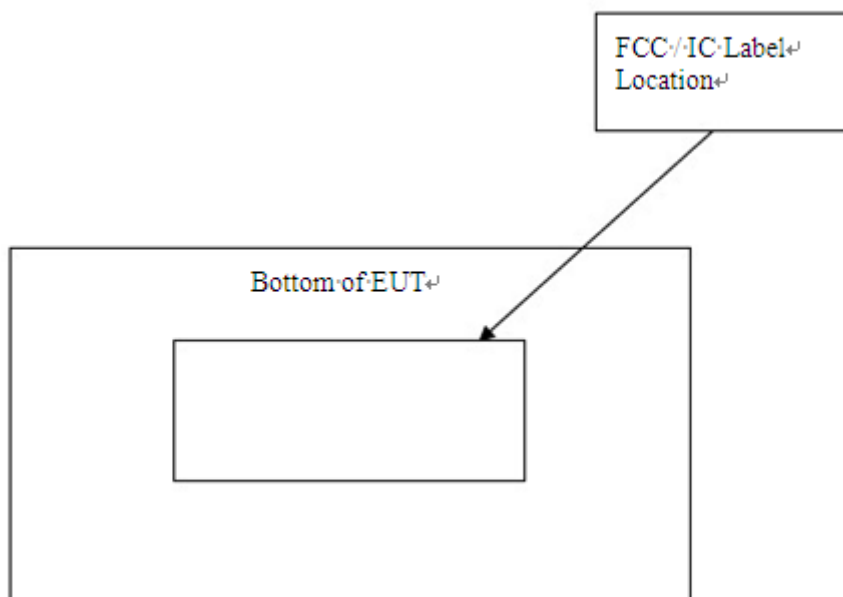

LABEL LOCATION

Brand name : cradlepoint

Model name : S5A741A

FCC ID : UXX-S5A741A
IC : 6921A-S5A741A