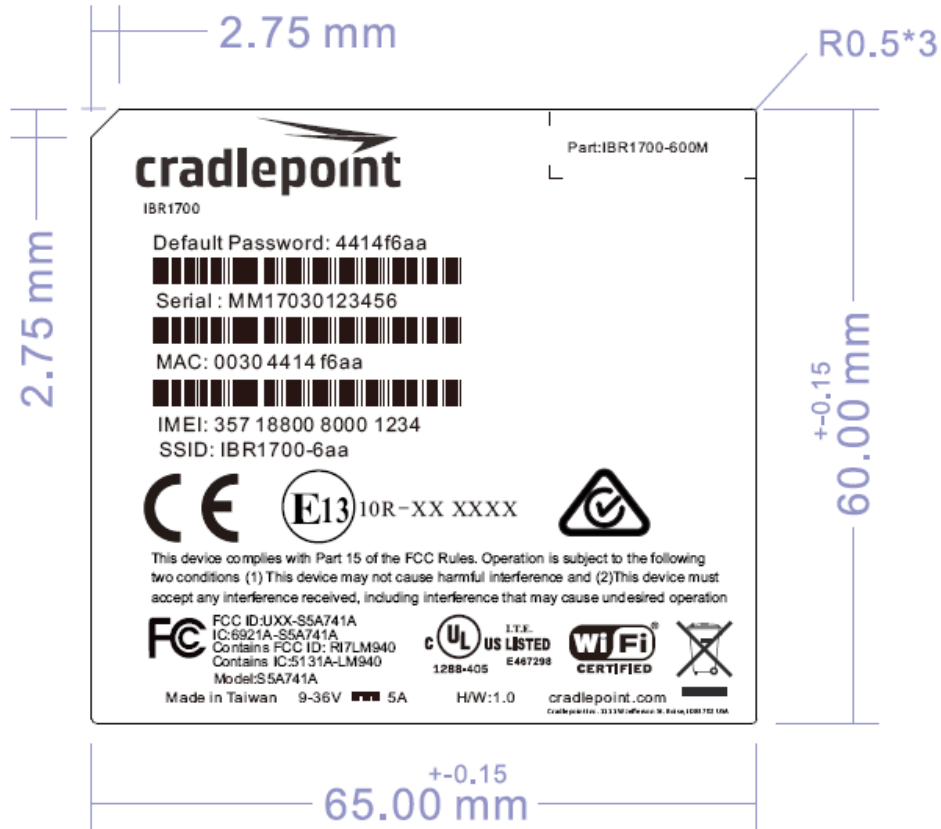

LABEL LOCATION

Brand name : cradlepoint

Model name : S5A741A

FCC ID : UXX-S5A741A
IC : 6921A-S5A741A