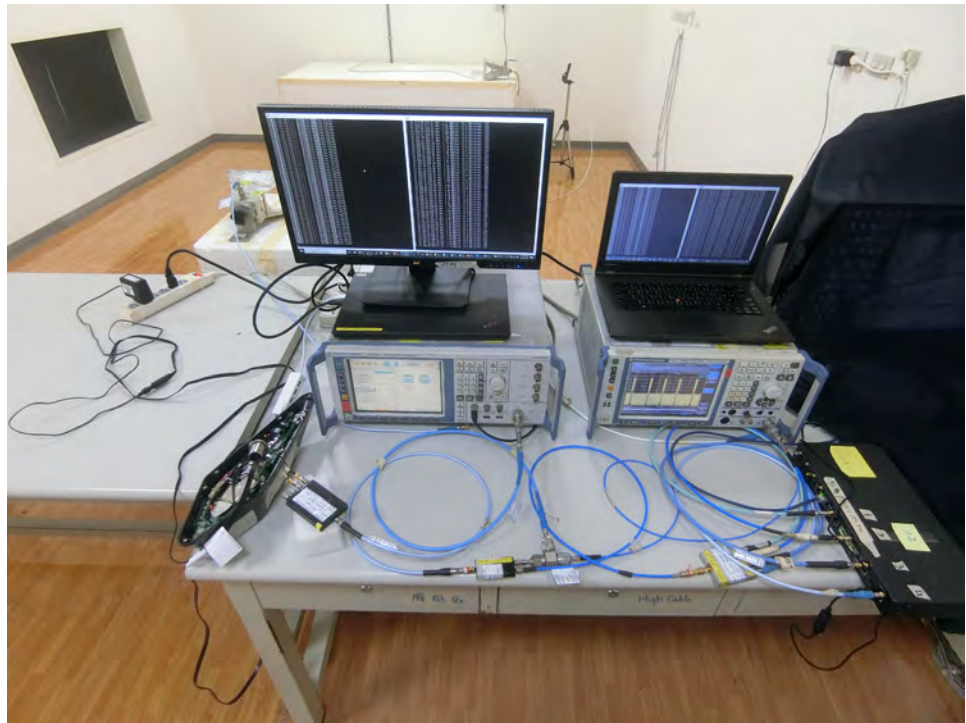

1. Photographs of Dynamic Frequency Selection Test Configuration

For Master:

FRONT VIEW

CLOSE-UP VIEW

For Client with radar detection:

FRONT VIEW

CLOSE-UP VIEW

For Client without radar detection: