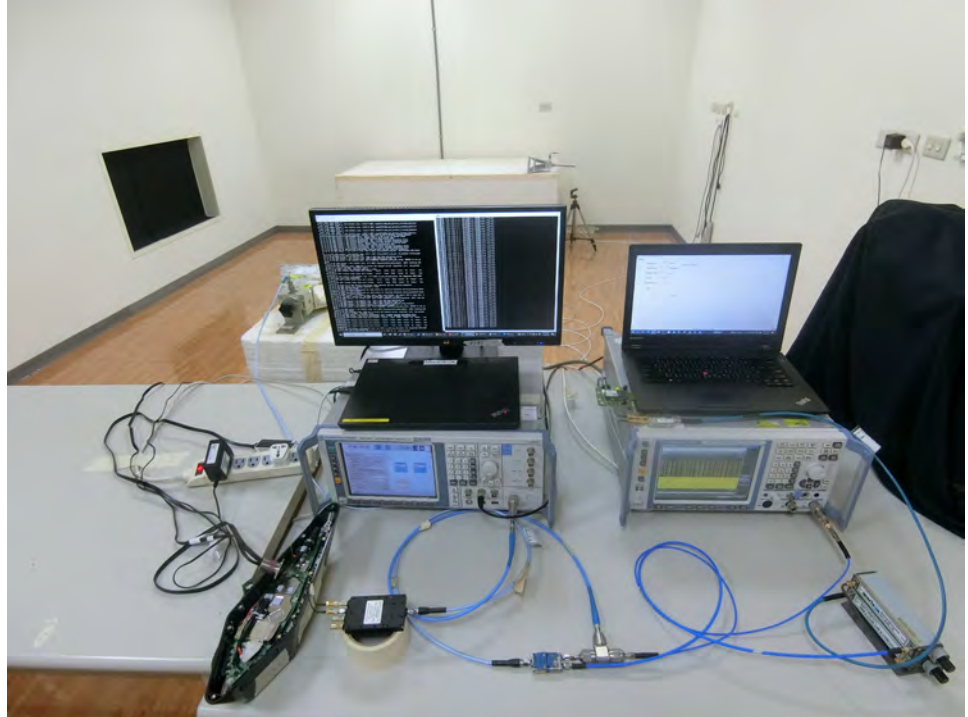

1. Photographs of Dynamic Frequency Selection Test Configuration

For Master:

FRONT VIEW

CLOSE-UP VIEW

For Client with radar detection:

FRONT VIEW

CLOSE-UP VIEW

For Client without radar detection: