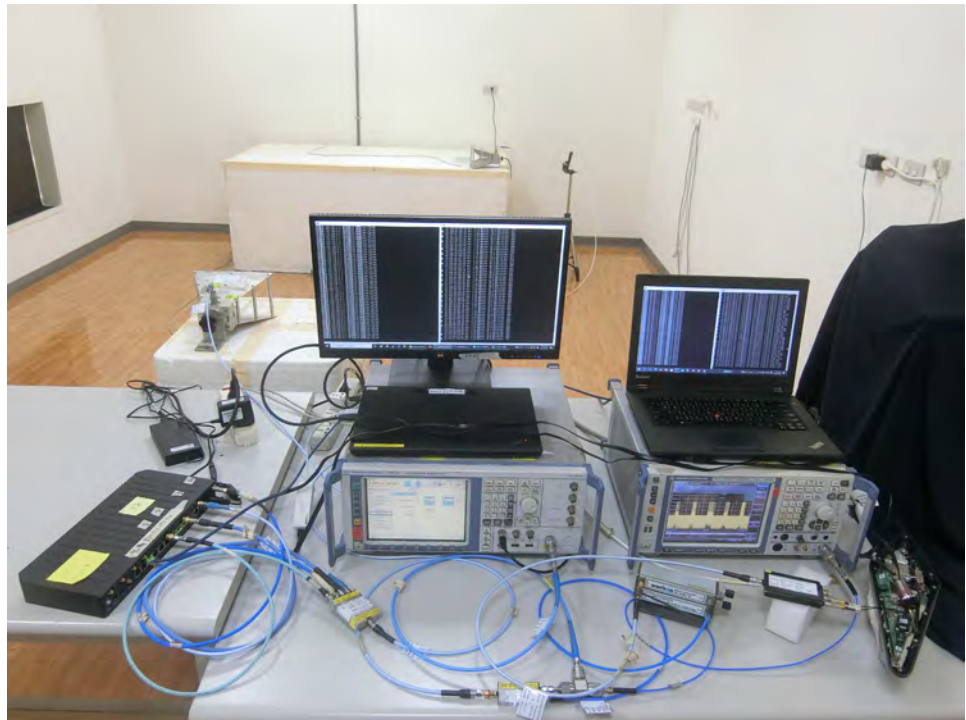

For Client without radar detection:

FRONT VIEW