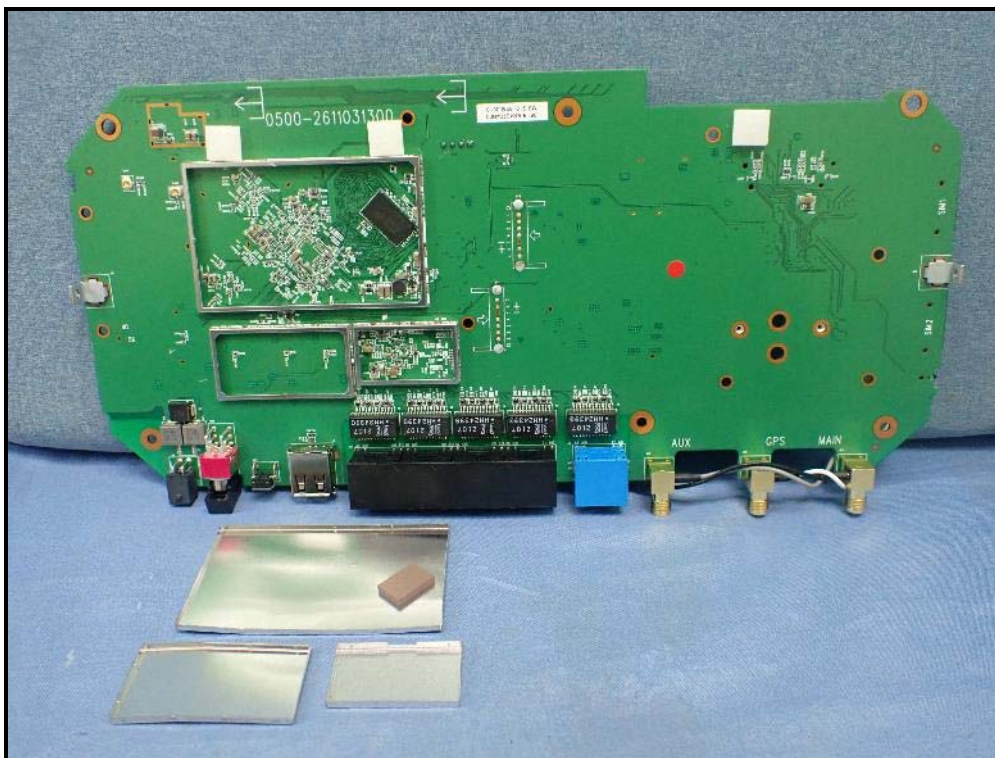

CONSTRUCTION PHOTOS OF EUT

Model: S5A135A

Ant No.1: WiFi Chain0

Ant No.2: WiFi Chain1

Ant No.3: LTE MAIN

Ant No.4: LTE AUX