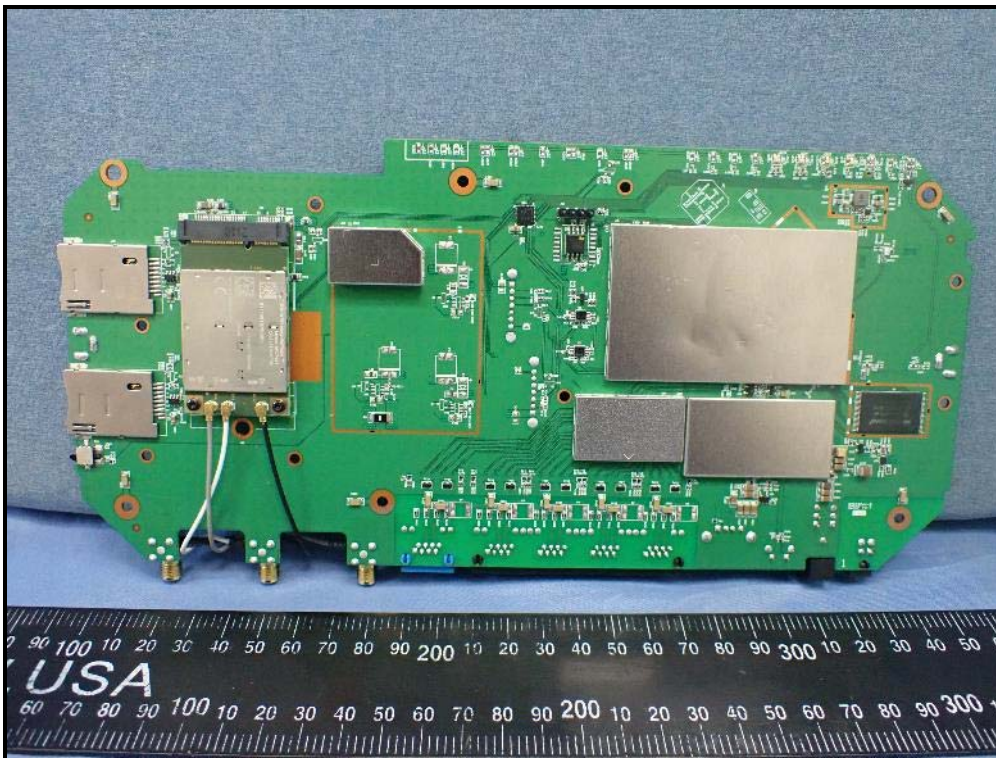

CONSTRUCTION PHOTOS OF EUT

Model: S5A135A

Ant No.1: WiFi Chain0

Ant No.2: WiFi Chain1

Ant No.3: LTE MAIN

Ant No.4: LTE AUX