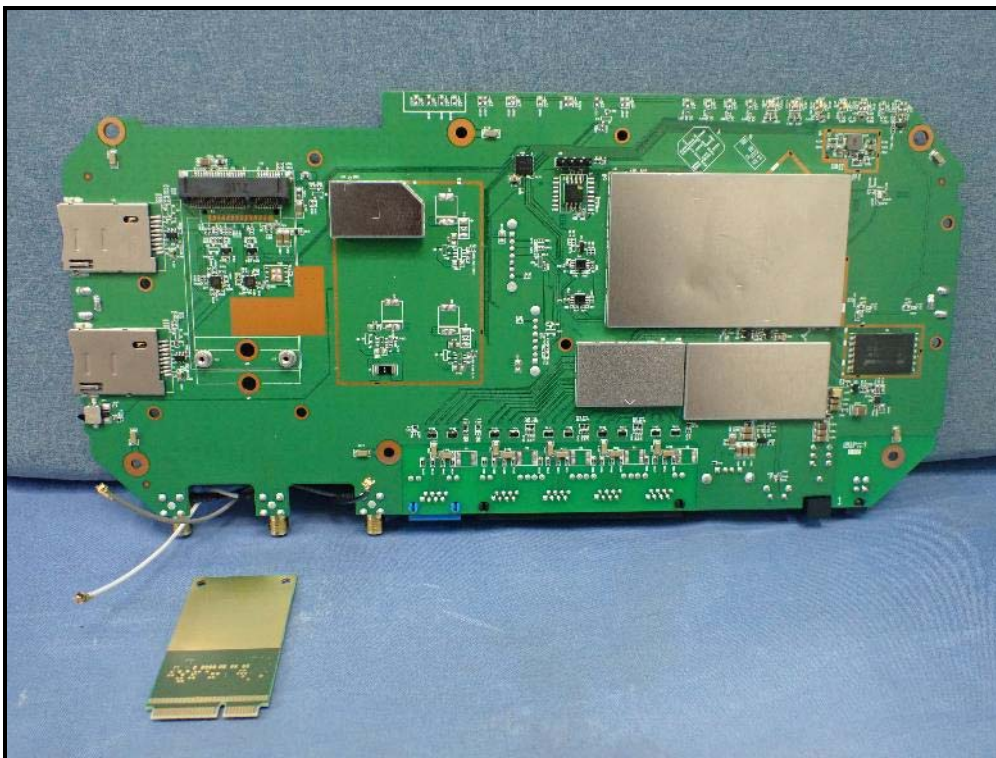

CONSTRUCTION PHOTOS OF EUT

Model: S5A135A

Ant No.1: WiFi Chain0

Ant No.2: WiFi Chain1

Ant No.3: LTE MAIN

Ant No.4: LTE AUX