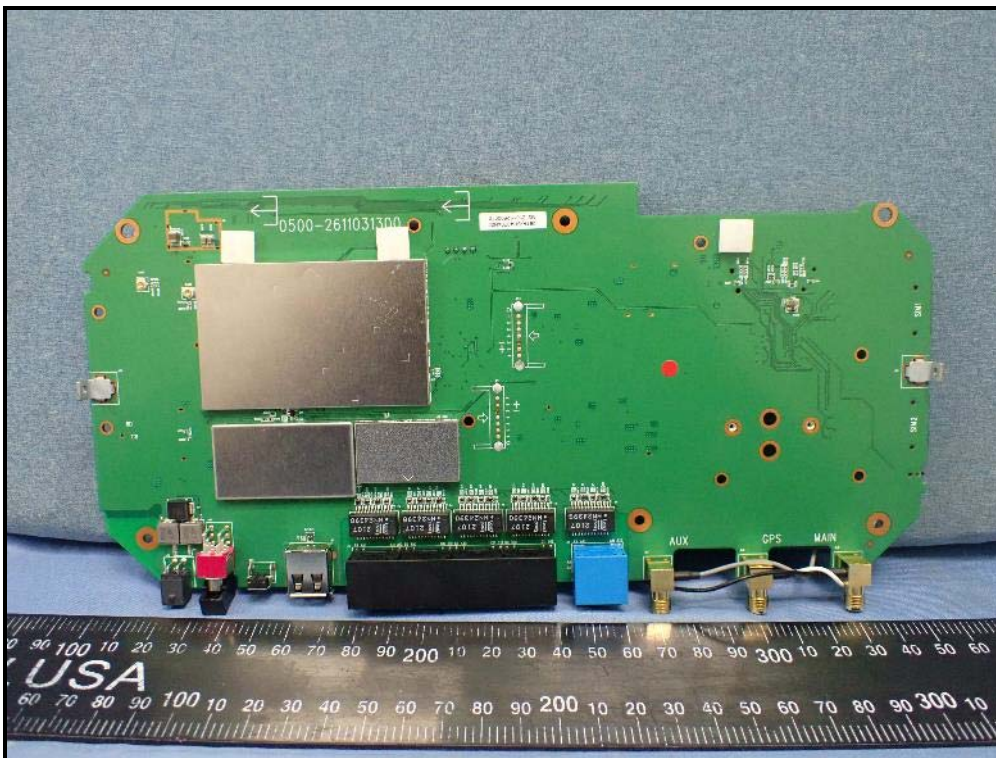

CONSTRUCTION PHOTOS OF EUT

Model: S5A135A

Ant No.1: WiFi Chain0

Ant No.2: WiFi Chain1

Ant No.3: LTE MAIN

Ant No.4: LTE AUX