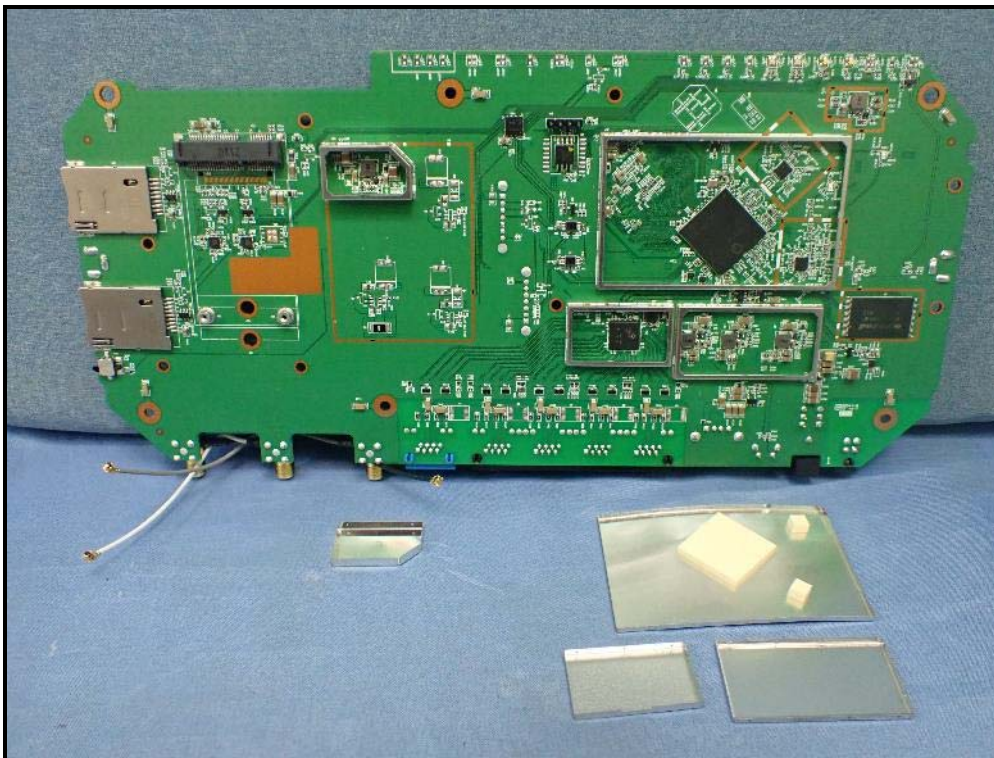

CONSTRUCTION PHOTOS OF EUT

Model: S5A135A

Ant No.1: WiFi Chain0

Ant No.2: WiFi Chain1

Ant No.3: LTE MAIN

Ant No.4: LTE AUX