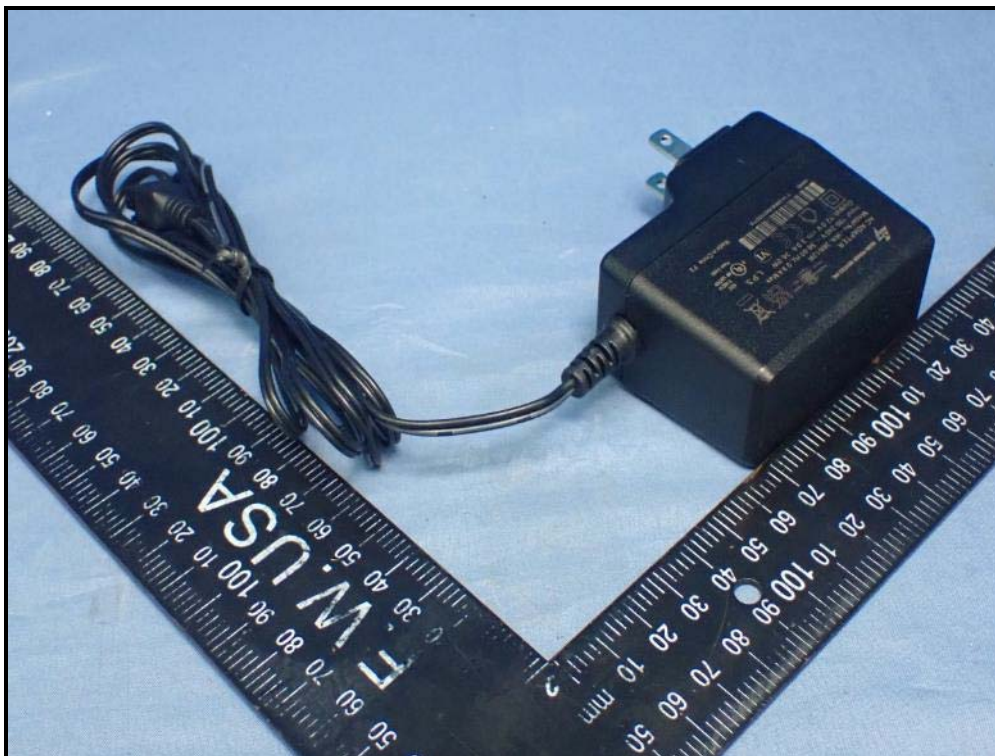

CONSTRUCTION PHOTOS OF EUT

Model: S5A135A

Ant No.3: LTE MAIN

Ant No.4: LTE AUX

Adapter: KSA-36W-120300D5

Adapter: WA-36N12R

Ethernet cable