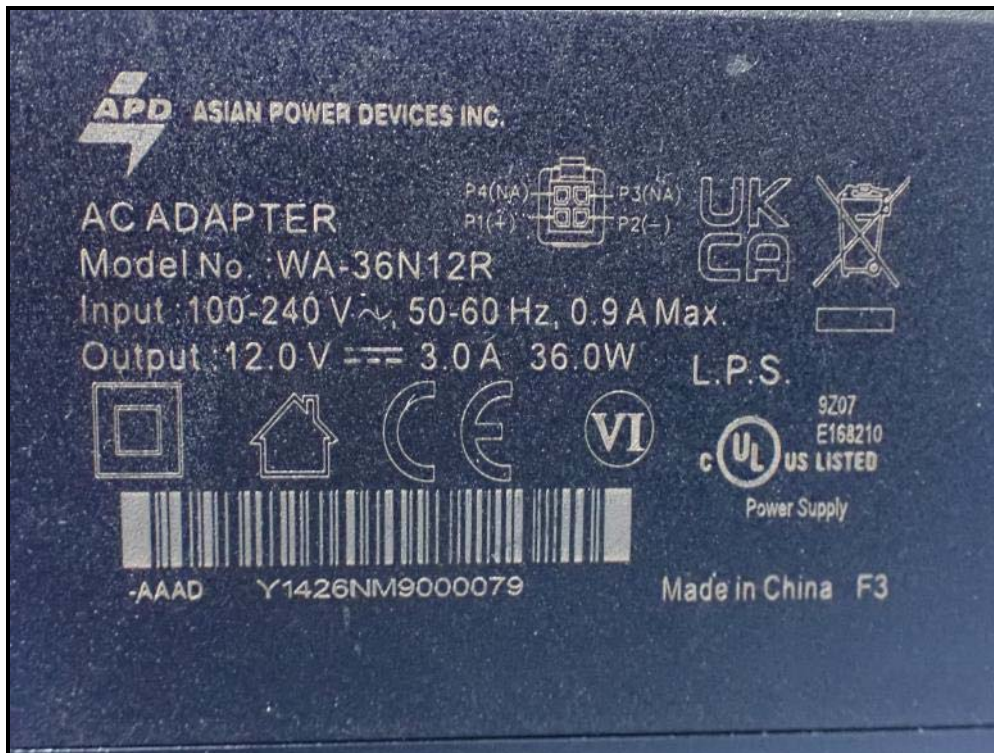

CONSTRUCTION PHOTOS OF EUT

Model: S5A135A

Ant No.3: LTE MAIN

Ant No.4: LTE AUX

Adapter: KSA-36W-120300D5

Adapter: WA-36N12R

Ethernet cable