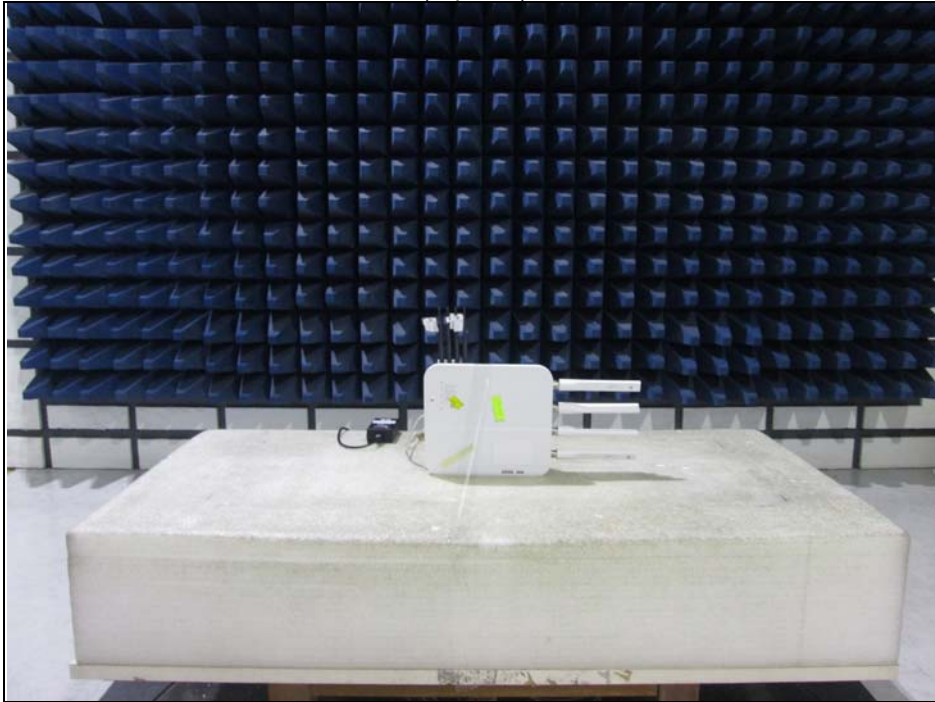

PHOTOGRAPHS OF THE TEST CONFIGURATION

WiFi

Conducted Emission Test

Radiated Emission Test (Above 1GHz) (X-plane)

Radiated Emission Test (Above 1GHz) (Z-plane)

Radiated Emission Test (Below 1GHz)
(X-plane)

Radiated Emission Test (Below 1GHz)
(Z-plane)

FR2
Radiated Emission Test (Below 1GHz)
Z-Plane

Radiated Emission Test (1GHz ~ 18GHz)

Radiated Emission Test (18GHz ~ 200GHz)