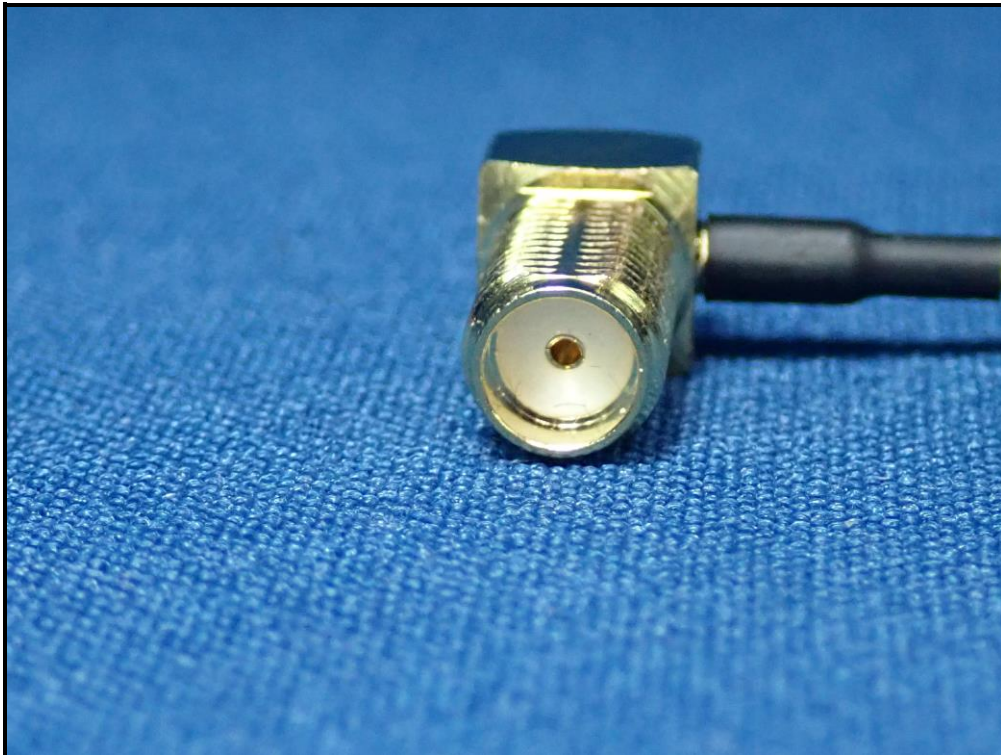

CONSTRUCTION PHOTOS OF EUT

Model: S5A103A

LTE Ant 1(GPS) ~ LTE Ant 4

POE adapter
Brand: PHIHONG, Model: POE90U-1BT-2