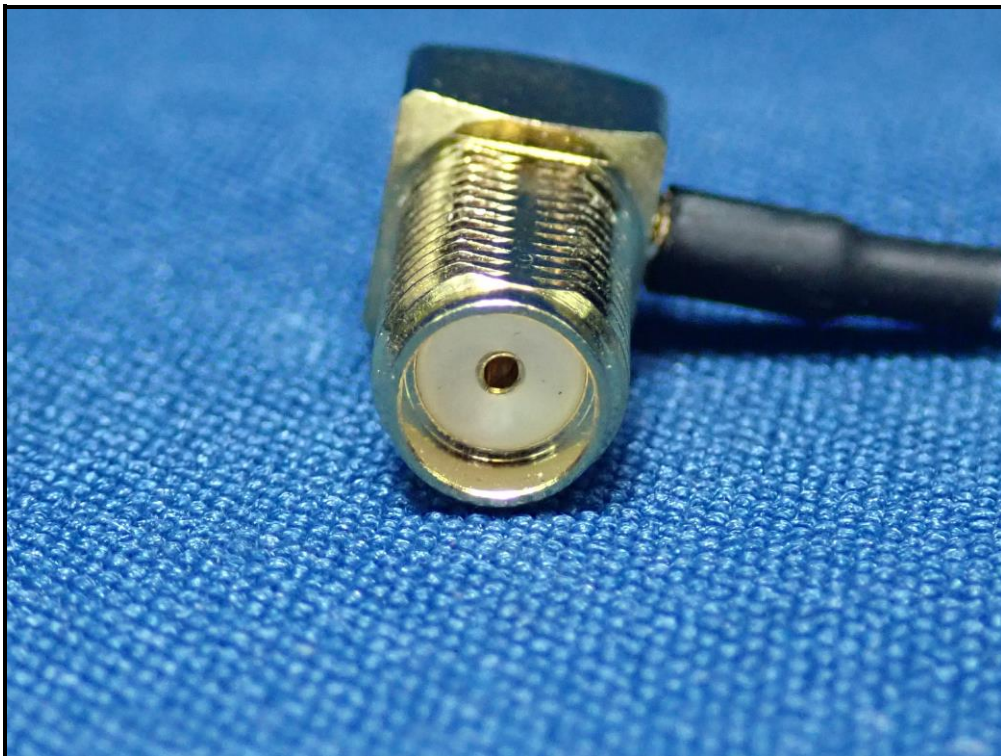

CONSTRUCTION PHOTOS OF EUT

Model: S5A103A

LTE Ant 1(GPS) ~ LTE Ant 4

POE adapter
Brand: PHIHONG, Model: POE90U-1BT-2