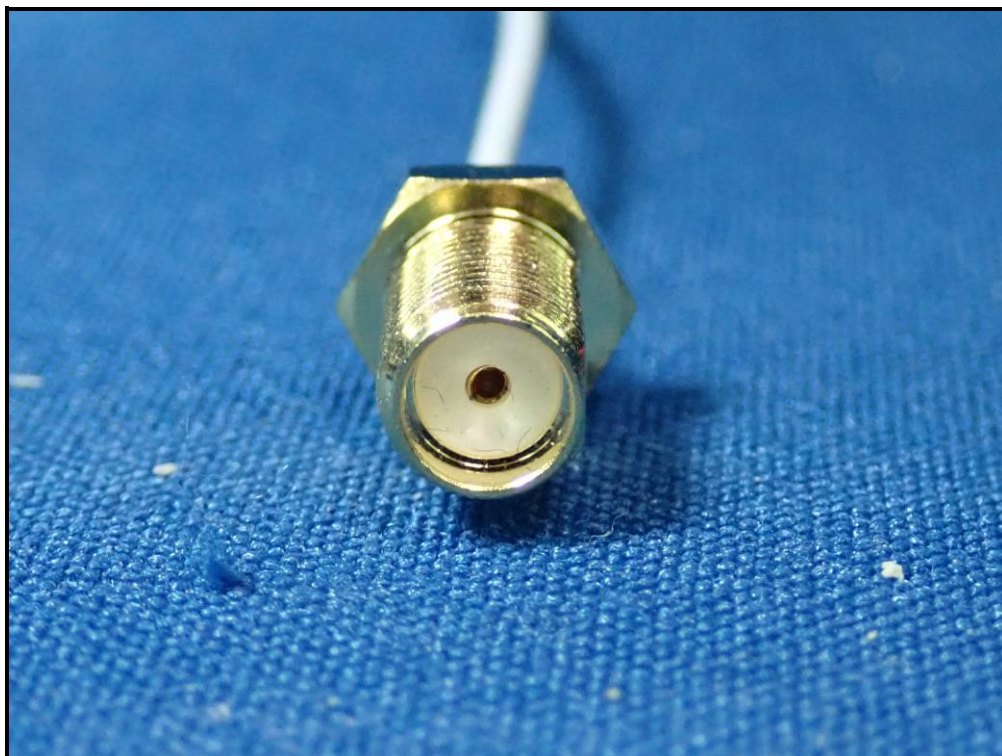

CONSTRUCTION PHOTOS OF EUT

Model: S5A103A

LTE Ant 1(GPS) ~ LTE Ant 4

POE adapter
Brand: PHIHONG, Model: POE90U-1BT-2