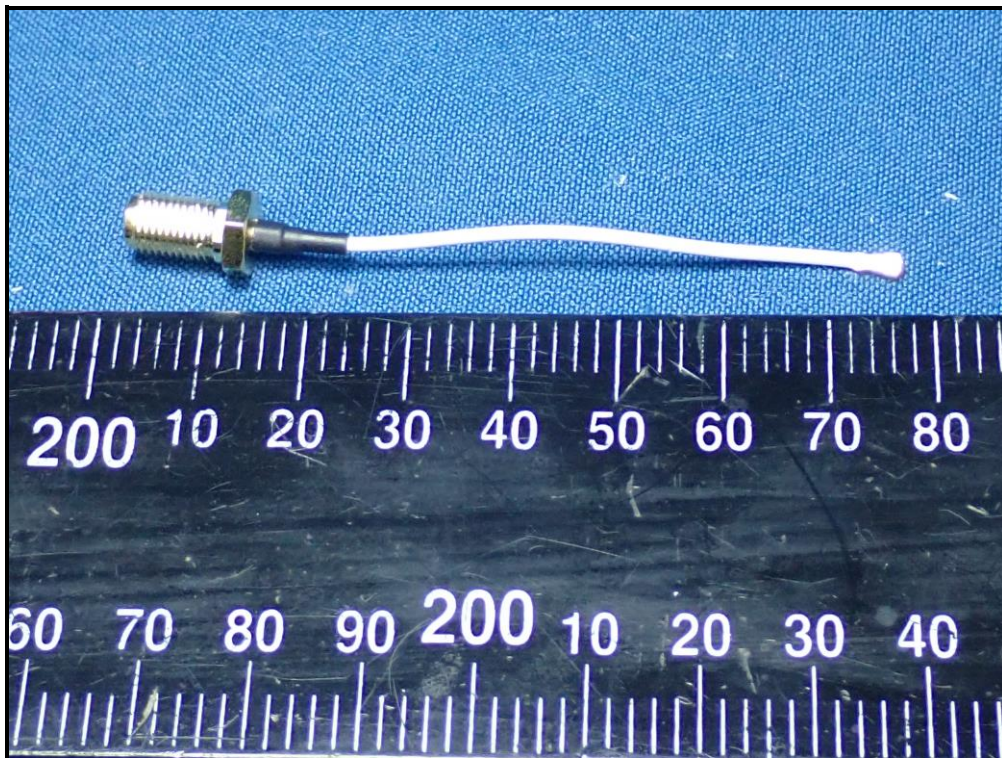

CONSTRUCTION PHOTOS OF EUT

Model: S5A103A

LTE Ant 1(GPS) ~ LTE Ant 4

POE adapter
Brand: PHIHONG, Model: POE90U-1BT-2