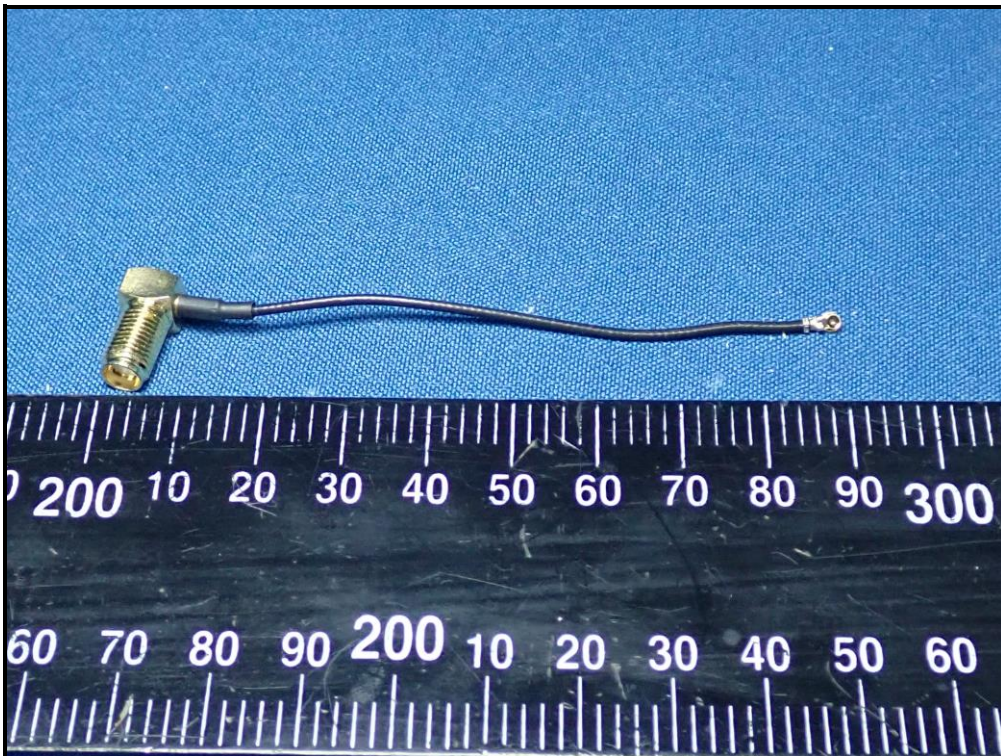

CONSTRUCTION PHOTOS OF EUT

Model: S5A103A

LTE Ant 1(GPS) ~ LTE Ant 4

POE adapter
Brand: PHIHONG, Model: POE90U-1BT-2