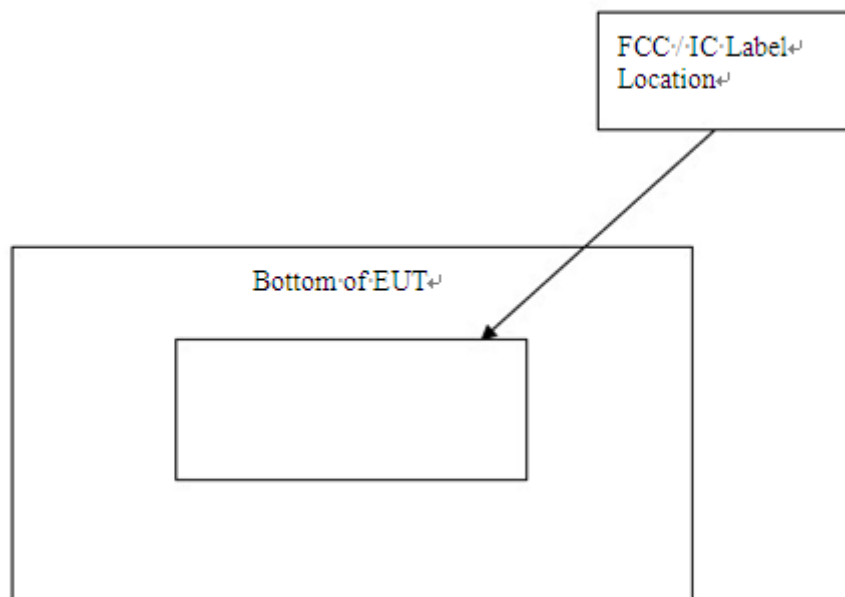

LABEL LOCATION

Brad name : cradlepoint

Model name : S4A340A

FCC ID : **UXX-S4A340A**
IC : **6921A-S4A340A**

CradlePoint Thames PRODUCT LABEL