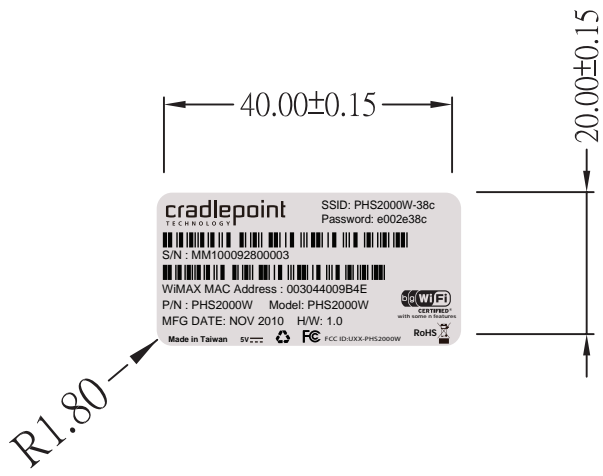

Tablerock product label without IC ID

Bottom-Label for Tablerock

Kanting 1224'09