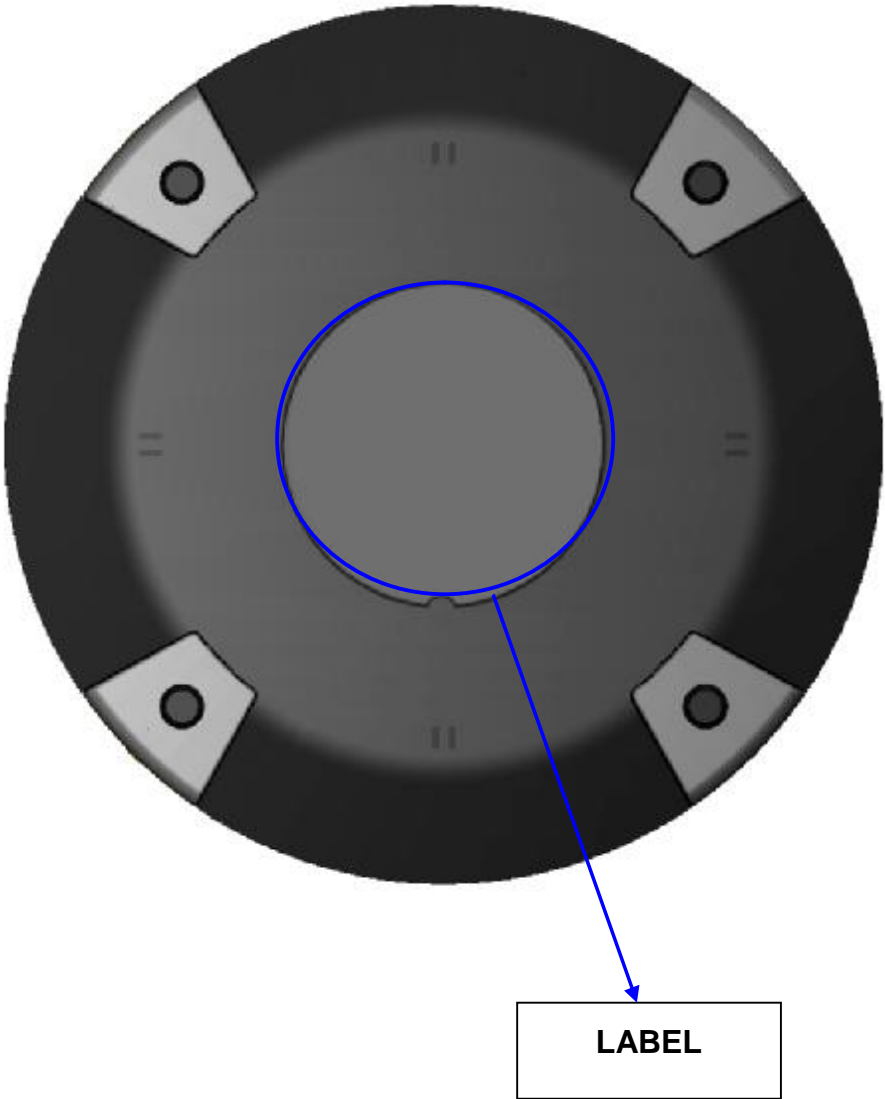

FCC LABEL LOCATION

The label will be permanently affixed at a conspicuous location on the device.

Bottom Side :

(Fig.1) FCC ID: UXX-PCK2005