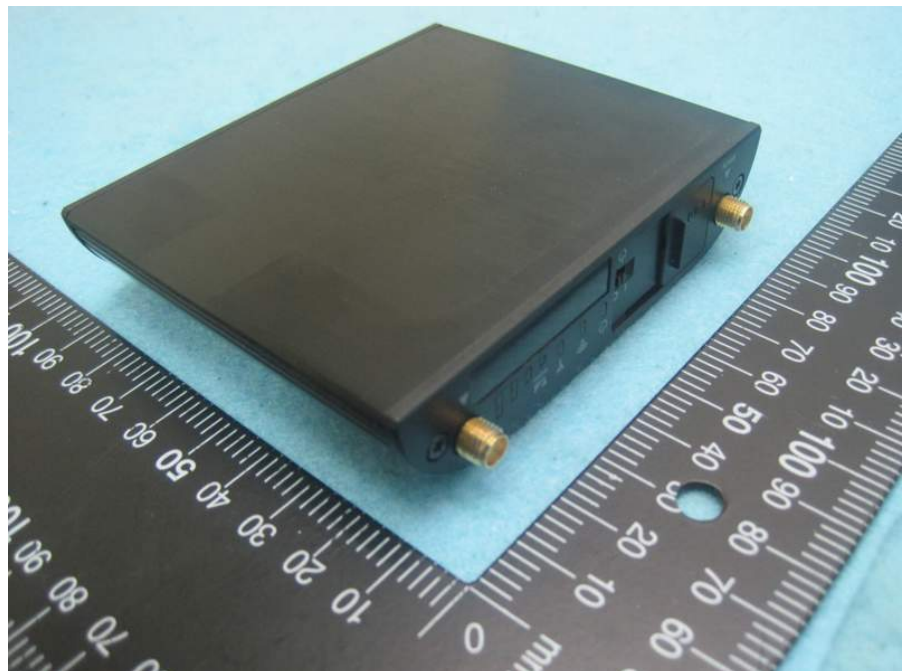

Photographs of EUT

EUT 1

Model No.: IBR600LPE

EUT 2

Model No.: IBR600LPE-PWD

Adapter 1

Brand: TenPao

Model: S024WM1200150