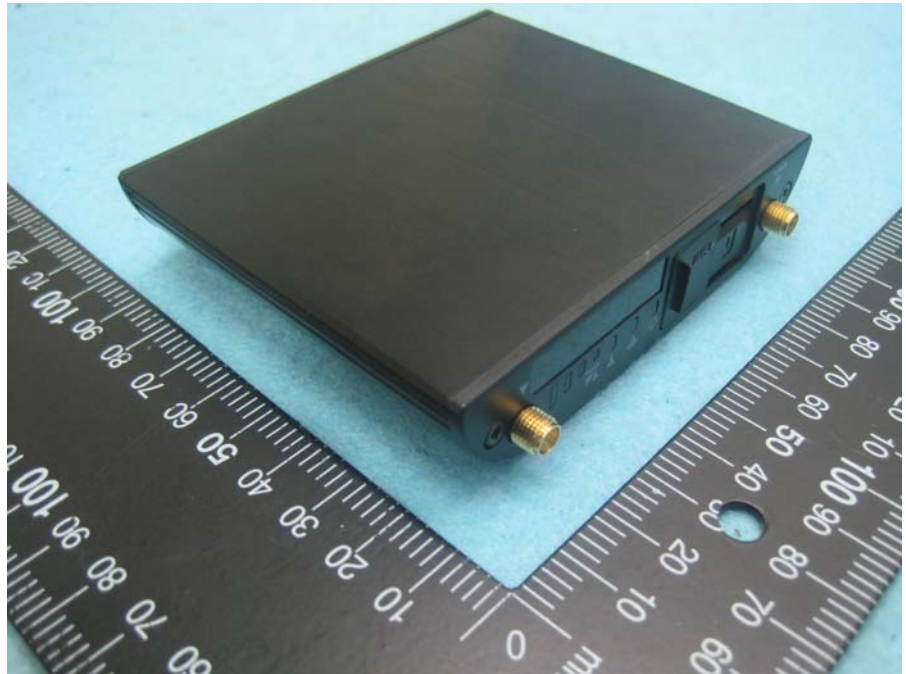

Photographs of EUT

EUT 1

Model No.: IBR600LPE

EUT 2

Model No.: IBR600LPE-PWD

Adapter 1

Brand: TenPao

Model: S024WM1200150