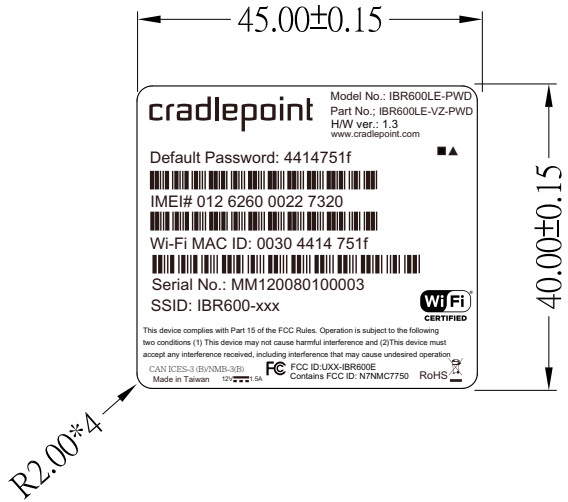

Label location

unit : mm

Bottom-Label for IBR600E-SP

unit : mm

Bottom-Label for IBR600LE-VZ

unit : mm

Bottom-Label for IBR600LP-AT

unit : mm

Bottom-Label for IBR600P

unit : mm

Bottom-Label for IBR600LP-AT-PWD

unit : mm

Bottom-Label for IBR600LE-VZ-PWD

unit : mm

Bottom-Label for IBR600NM