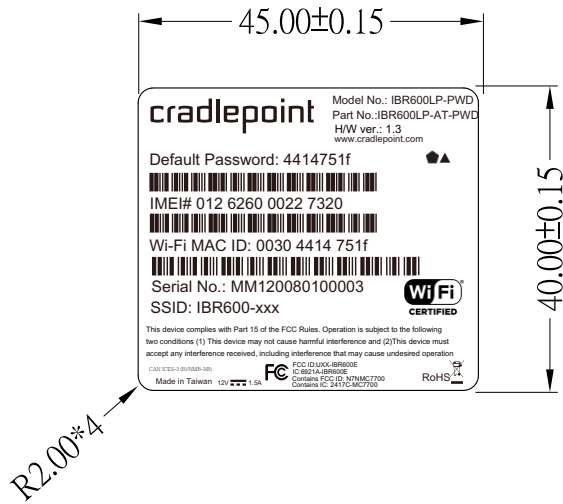

Label location

unit : mm

Bottom-Label for IBR600E-SP

unit : mm

Bottom-Label for IBR600LE-VZ

unit : mm

Bottom-Label for IBR600LP-AT

unit : mm

Bottom-Label for IBR600P

unit : mm

Bottom-Label for IBR600LP-AT-PWD

unit : mm

Bottom-Label for IBR600LE-VZ-PWD

unit : mm

Bottom-Label for IBR600NM