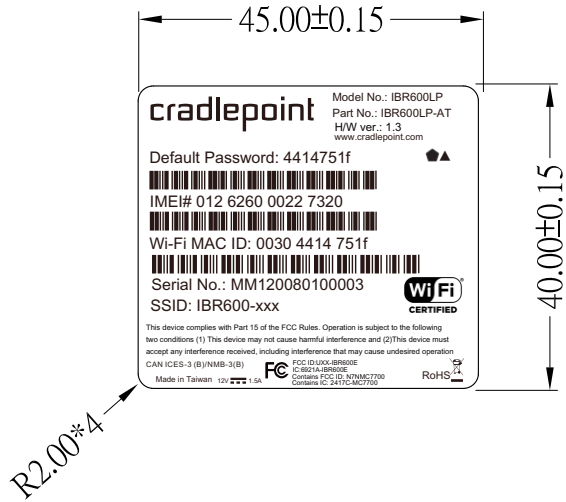

Label location

unit : mm

Bottom-Label for IBR600E-SP

unit : mm

Bottom-Label for IBR600LE-VZ

unit : mm

Bottom-Label for IBR600LP-AT

unit : mm

Bottom-Label for IBR600P

unit : mm

Bottom-Label for IBR600LP-AT-PWD

unit : mm

Bottom-Label for IBR600LE-VZ-PWD

unit : mm

Bottom-Label for IBR600NM