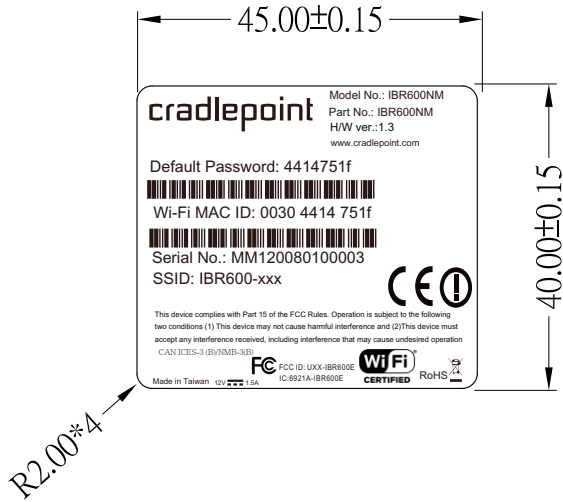

Label location

unit : mm

Bottom-Label for IBR600E-SP

unit : mm

Bottom-Label for IBR600LE-VZ

unit : mm

Bottom-Label for IBR600LP-AT

unit : mm

Bottom-Label for IBR600P

unit : mm

Bottom-Label for IBR600LP-AT-PWD

unit : mm

Bottom-Label for IBR600LE-VZ-PWD

unit : mm

Bottom-Label for IBR600NM