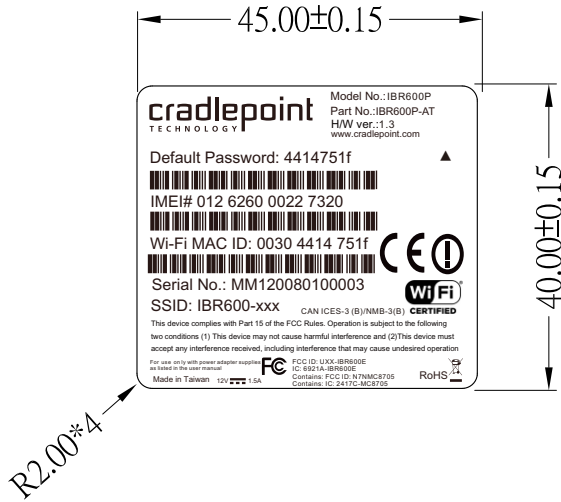

Label location

unit : mm

Bottom-Label for IBR600E-SP

unit : mm

Bottom-Label for IBR600LE-VZ

unit : mm

Bottom-Label for IBR600LP-AT

unit : mm

Bottom-Label for IBR600P

unit : mm

Bottom-Label for IBR600LP-AT-PWD

unit : mm

Bottom-Label for IBR600LE-VZ-PWD

unit : mm

Bottom-Label for IBR600NM