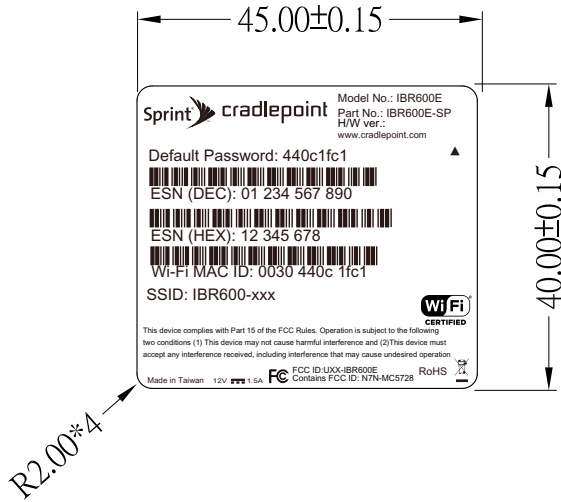

Label location

unit : mm

Bottom-Label for IBR600E-SP

unit : mm

Bottom-Label for IBR600LE-VZ

unit : mm

Bottom-Label for IBR600LP-AT

unit : mm

Bottom-Label for IBR600P

unit : mm

Bottom-Label for IBR600LP-AT-PWD

unit : mm

Bottom-Label for IBR600LE-VZ-PWD

unit : mm

Bottom-Label for IBR600NM