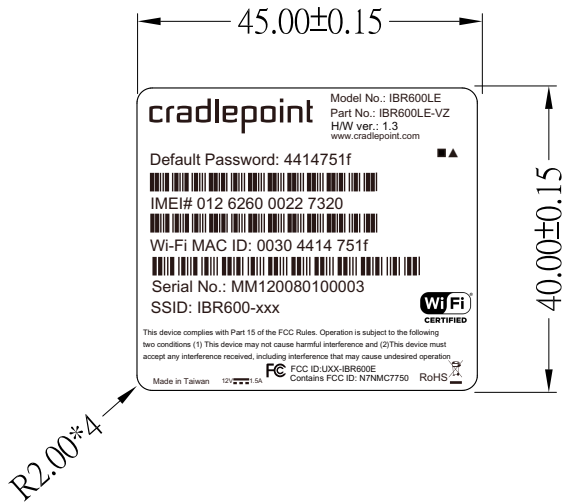

Label location

unit : mm

Bottom-Label for IBR600E-SP

unit : mm

Bottom-Label for IBR600LE-VZ

unit : mm

Bottom-Label for IBR600LP-AT

unit : mm

Bottom-Label for IBR600P

unit : mm

Bottom-Label for IBR600LP-AT-PWD

unit : mm

Bottom-Label for IBR600LE-VZ-PWD

unit : mm

Bottom-Label for IBR600NM