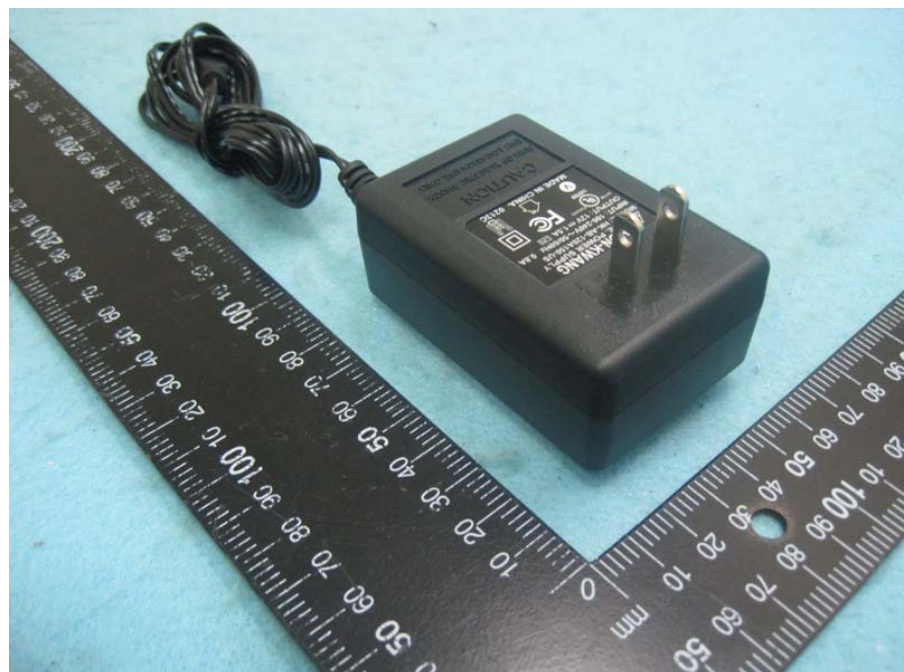

Adapter 1

Brand: HON-KWANG

Model: HK-AB-120A150-US