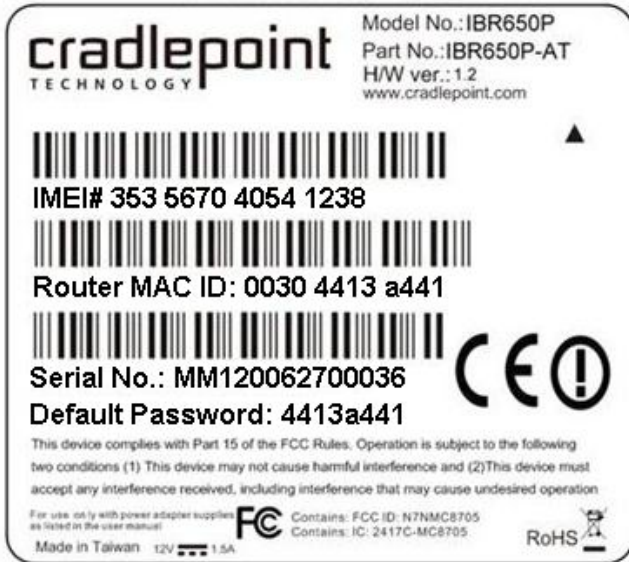

1. Label

1-1 Device Label

IBR600P-AT

IBR600P-Generic

1. MAC Address last eight digits = default password
2. MAC Address last three digits = SSID last three digits
3. Barcode Code: Code 128
4. Label size: 45x40mm

IBR650P-AT

IBR650P-Generic

1. MAC Address last eight digits = default password
2. Barcode Code : Code 128
3. Label Size: 45x40mm