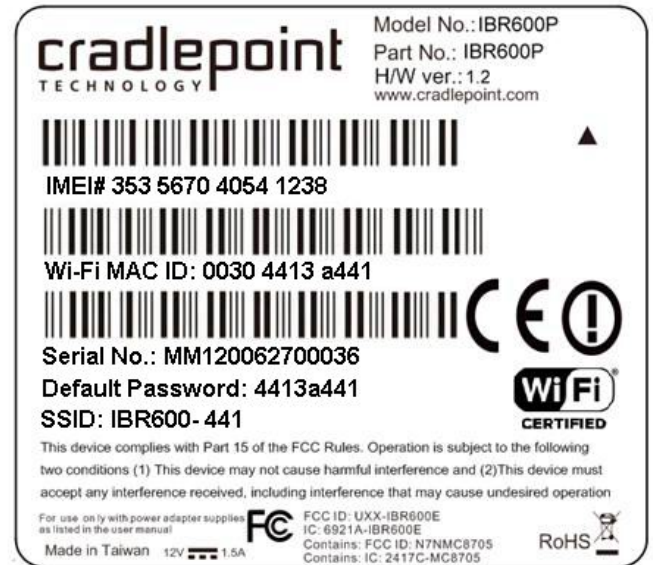

1. Label

1-1 Device Label

IBR600P-AT

IBR600P-Generic

1. MAC Address last eight digits = default password
2. MAC Address last three digits = SSID last three digits
3. Barcode Code: Code 128
4. Label size: 45x40mm

IBR650P-AT

IBR650P-Generic

1. MAC Address last eight digits = default password
2. Barcode Code : Code 128
3. Label Size: 45x40mm