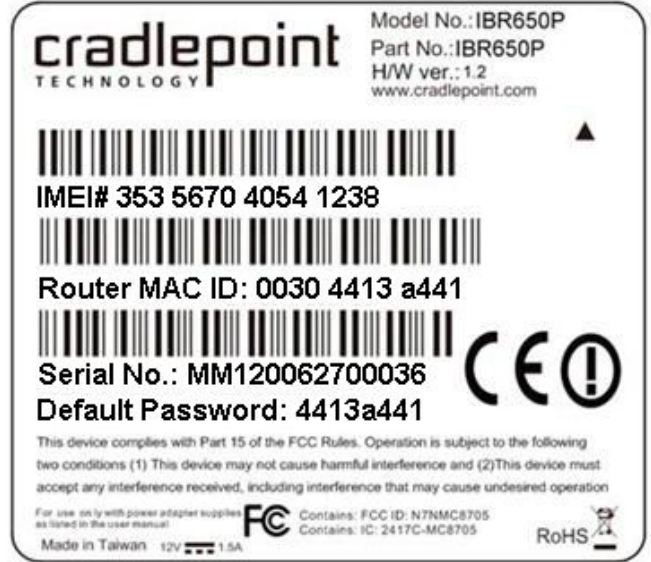

1. Label

1-1 Device Label

IBR600P-AT

IBR600P-Generic

1. MAC Address last eight digits = default password
2. MAC Address last three digits = SSID last three digits
3. Barcode Code: Code 128
4. Label size: 45x40mm

IBR650P-AT

IBR650P-Generic

1. MAC Address last eight digits = default password
2. Barcode Code : Code 128
3. Label Size: 45x40mm