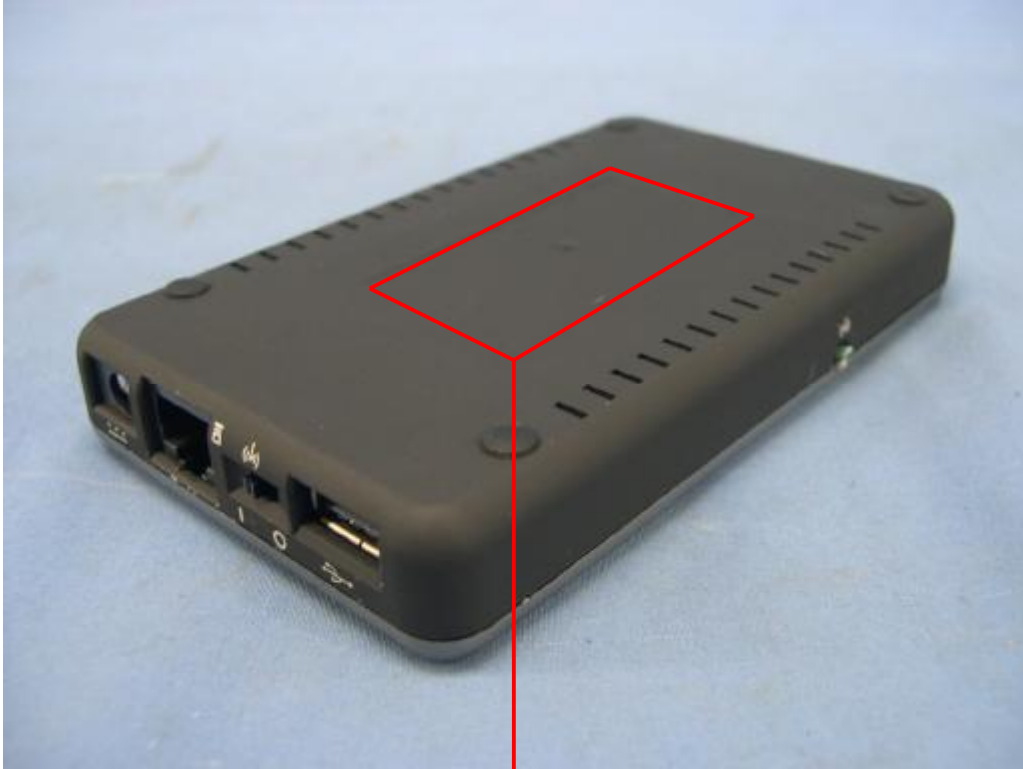

FCC LABEL LOCATION

The label will be permanently affixed at a conspicuous location on the device.

LABEL

(Fig. 1) FCC ID: UXX-CTR500