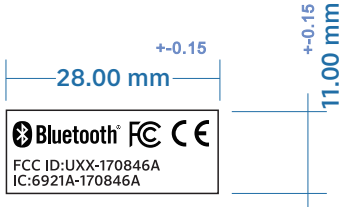

Antman Label Definition	UMEDIA
Rev:1.0 color& Graphics	Antman bottom label
Designer: PM Department	Date: July.15.2020

Antman Label Definition	UMEDIA
Rev:1.0 color& Graphics	Antman bottom label
Designer: PM Department	Date: Aug.11.2020