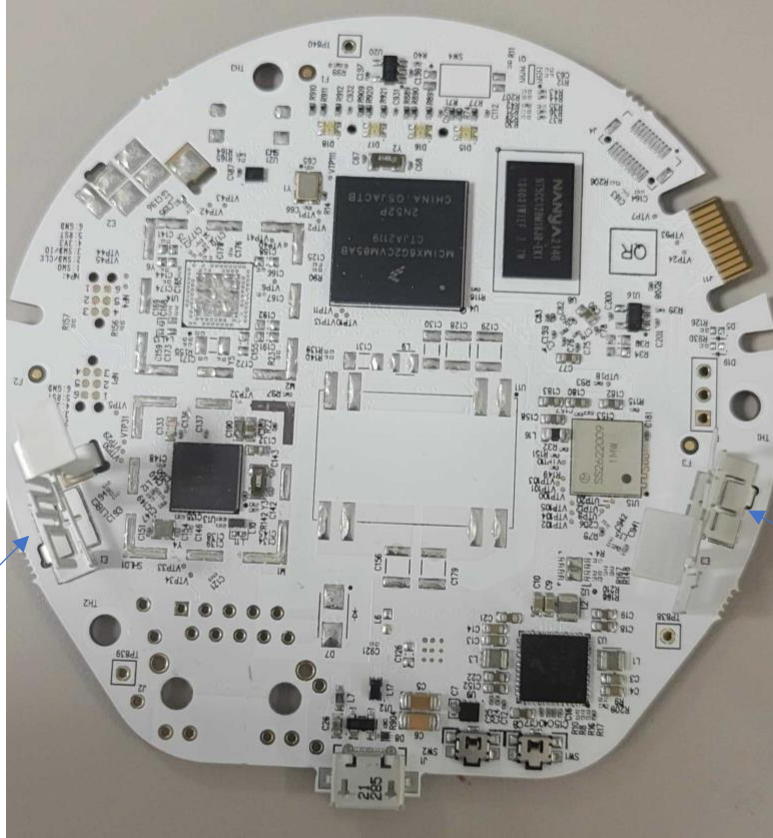

Bottom

2.4 GHz antenna
Powerview proprietary
radio

Antenna
2.4 GHz BLE and
2.4 / 5 GHz Wifi,
BLE pre-certified

Top

Top with shield