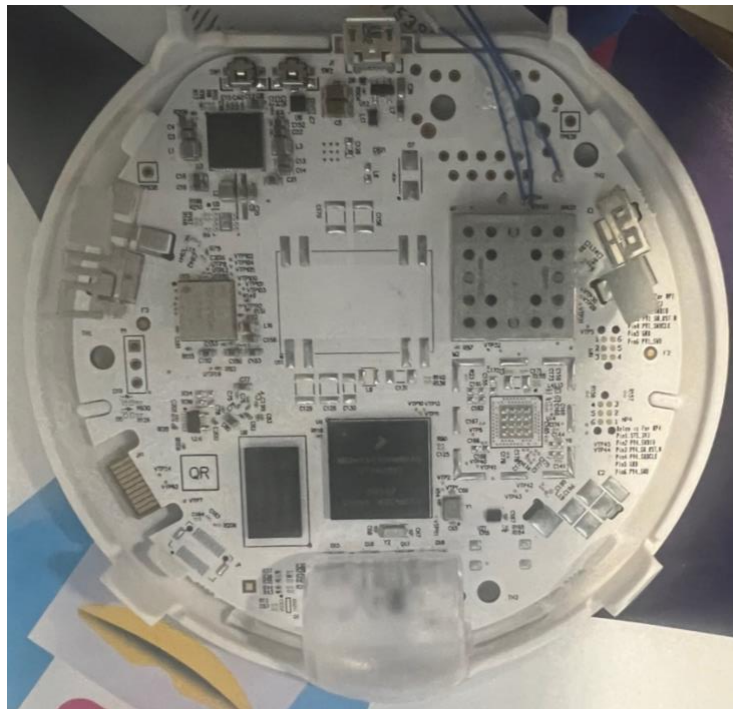

Bottom

2.4 GHz antenna
Powerview proprietary
radio

Antenna
2.4 GHz BLE and
2.4 / 5 GHz Wifi,
BLE pre-certified

Top

Top with shield