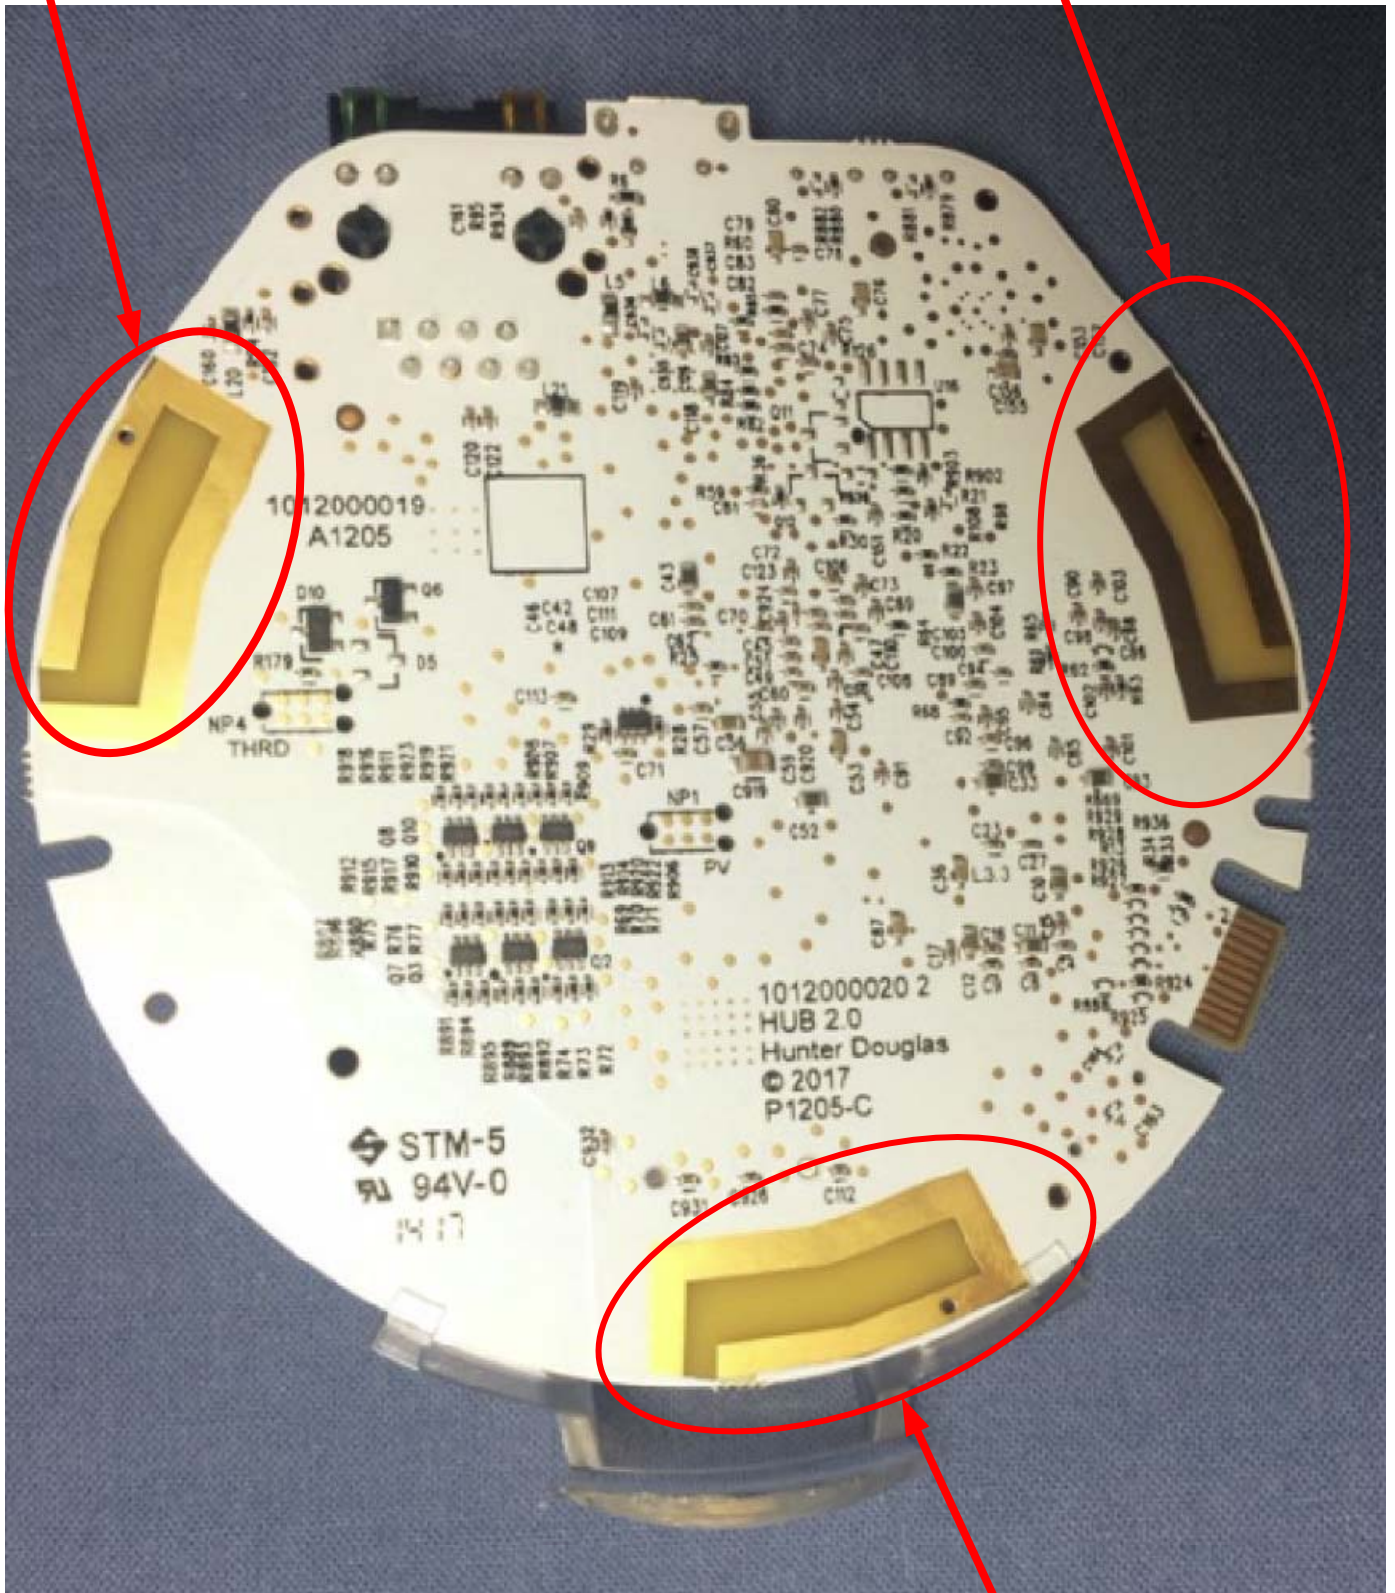

# HUB TOP VIEW

WiFi 802.11 b/g/n

Murata 1DX  
(U14)

Thread Radio (U13)

Silicon Labs  
EFR32MG1B132F256GM32

Thread Radio

WiFi  
Antenna

Thread  
Antenna

PowerView (U12)  
(Nordic NRF52832)

PowerView  
Antenna

Zwave (Not populated)  
Antenna built onto module:  
Sigma Designs  
ZM5304AU-CME3R

# HUB BOTTOM VIEW

Thread Antenna

WiFi 802.11 b/g/n Antenna

PowerView  
Antenna