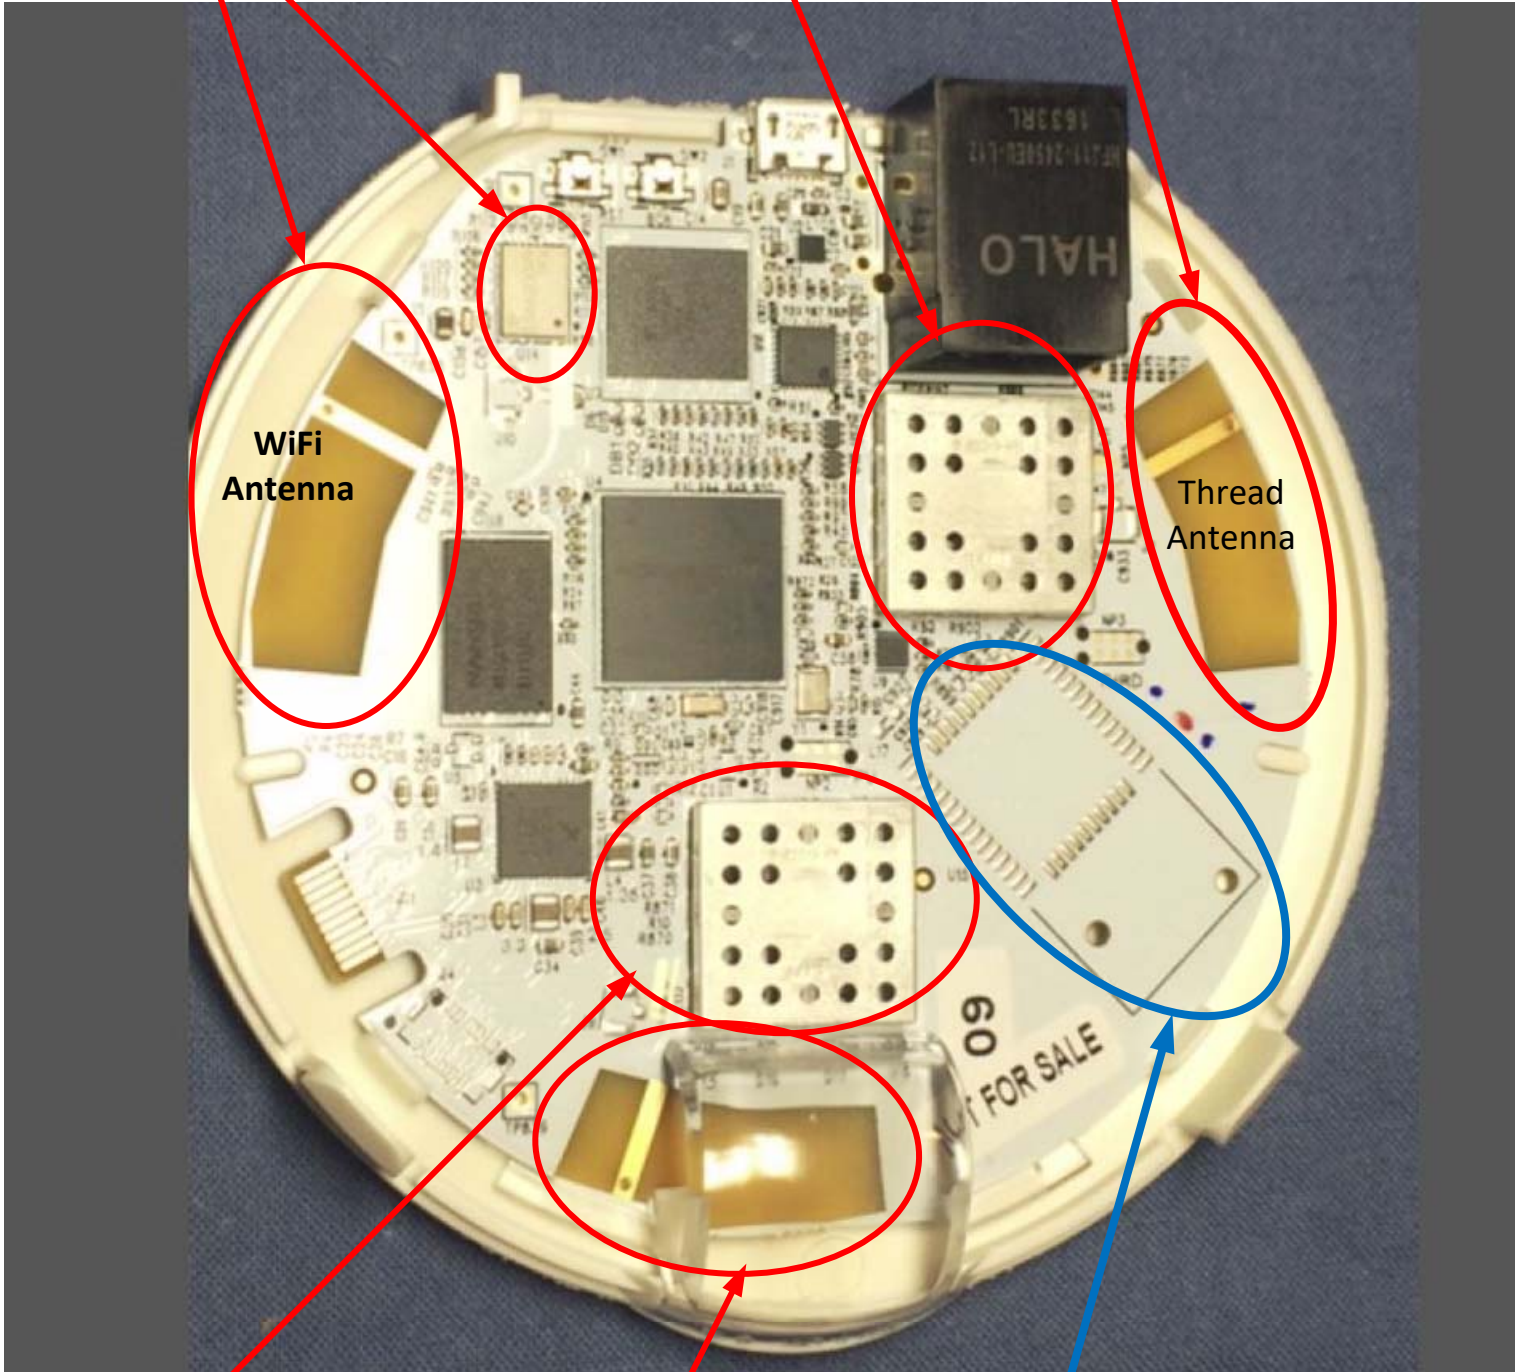

# HUB TOP VIEW

WiFi 802.11 b/g/n

Murata 1DX  
(U14)

Thread Radio (U13)

Silicon Labs  
EFR32MG1B132F256GM32

Thread Radio

WiFi  
Antenna

Thread  
Antenna

PowerView (U12)  
(Nordic NRF52832)

PowerView  
Antenna

Zwave (Not populated)  
Antenna built onto module:  
Sigma Designs  
ZM5304AU-CME3R

# HUB BOTTOM VIEW

Thread Antenna

WiFi 802.11 b/g/n Antenna

PowerView  
Antenna