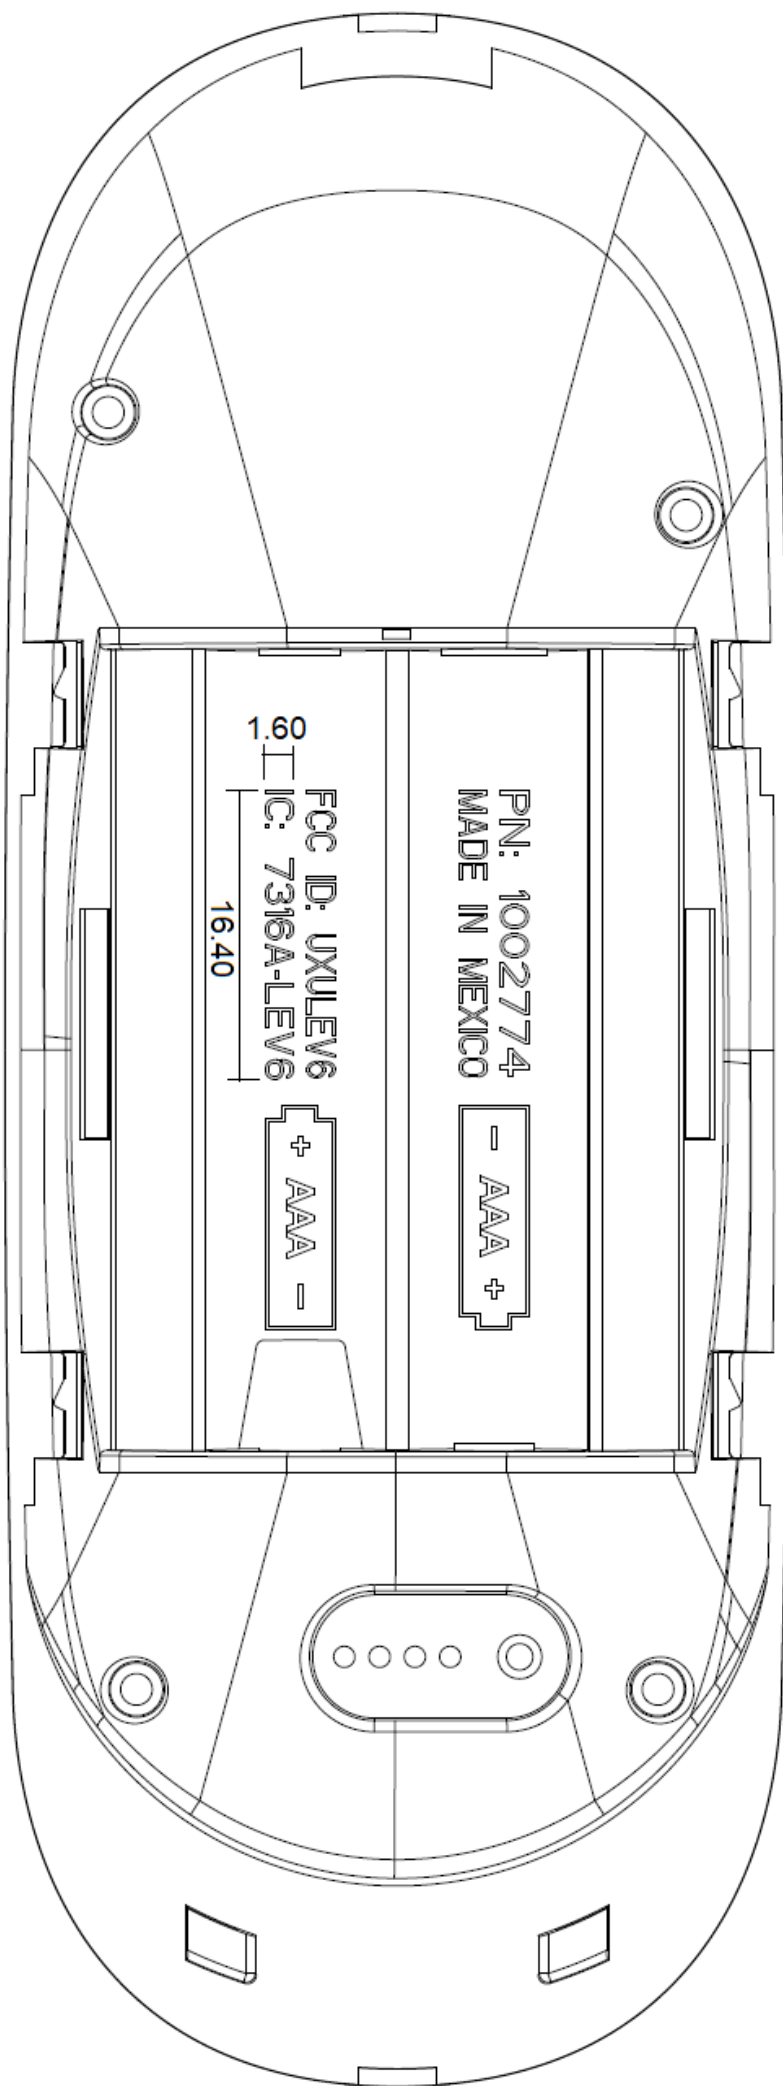

PN: 1002774
MADE IN MEXICO

FCC ID: UXULEV6
IC: 7316A-LEV6

PN: 1002774
MADE IN MEXICO

FCC ID: UXULEV6
IC: 7316A-LEV6

16.40

PN: 1002774
MADE IN MEXICO

FCC ID: 0XULEV6
IC: 7316A-LEVM6

- AAA +