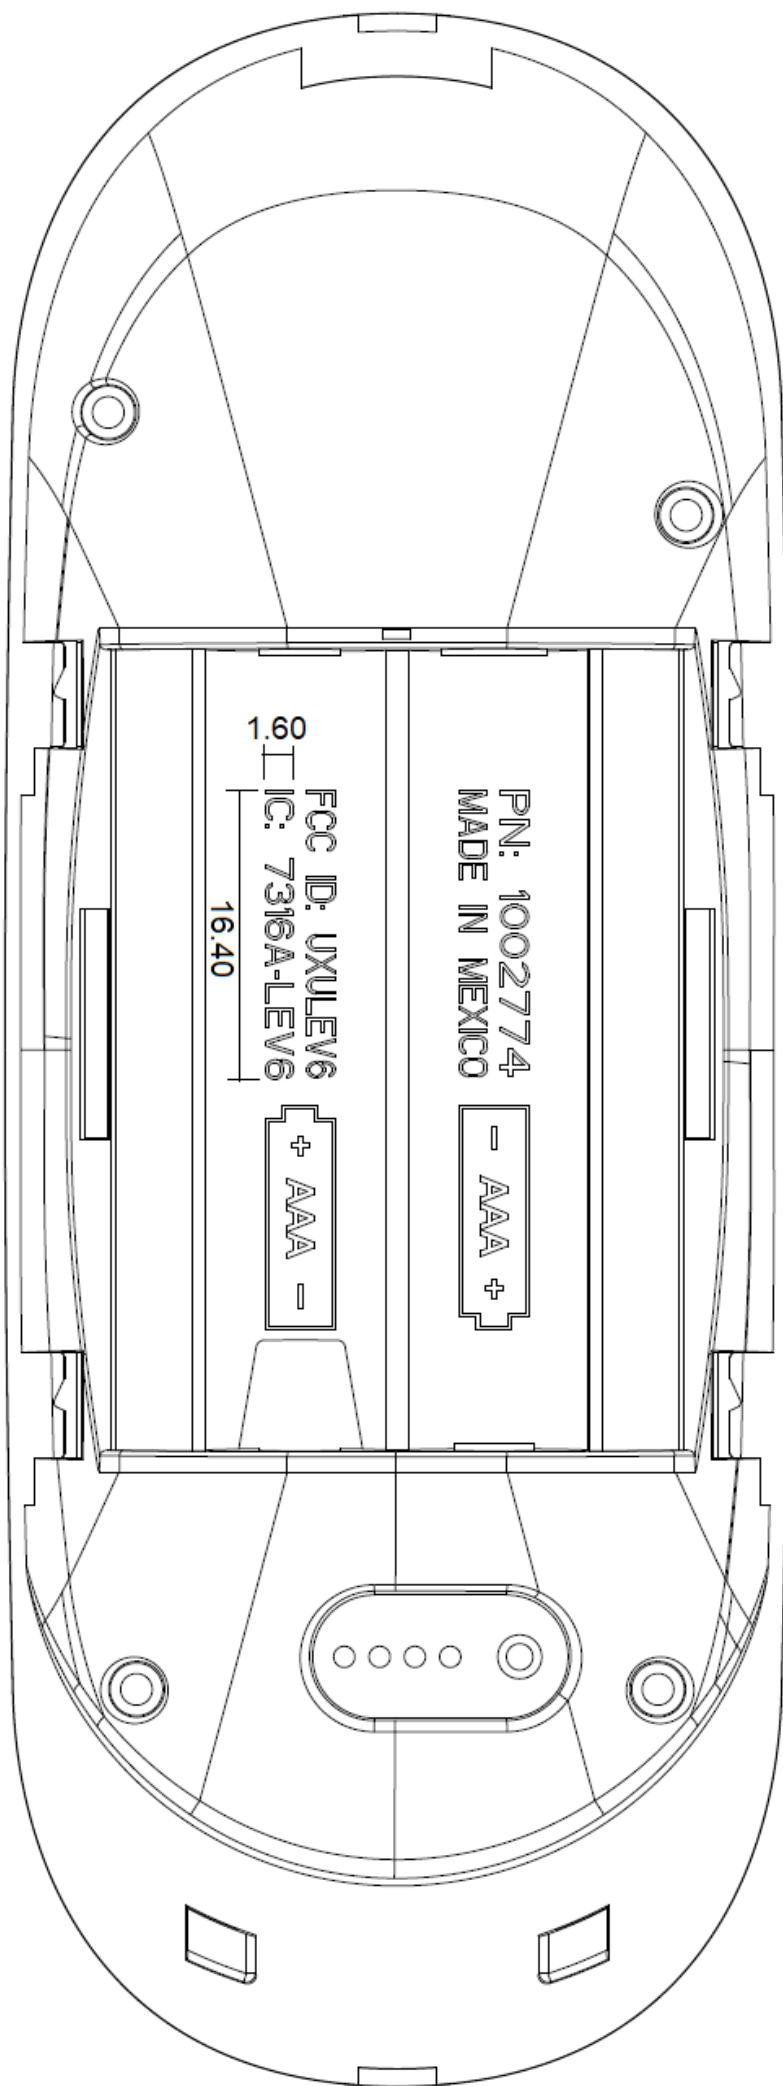

PN: 1002774
MADE IN MEXICO

FCC ID: UXULEV6
IC: 7316A-LEV6

PN: 1002774
MADE IN MEXICO

FCC ID: UXULEV6
IC: 7316A-LEV6

16.40

1.60

- AAA +

+ AAA -