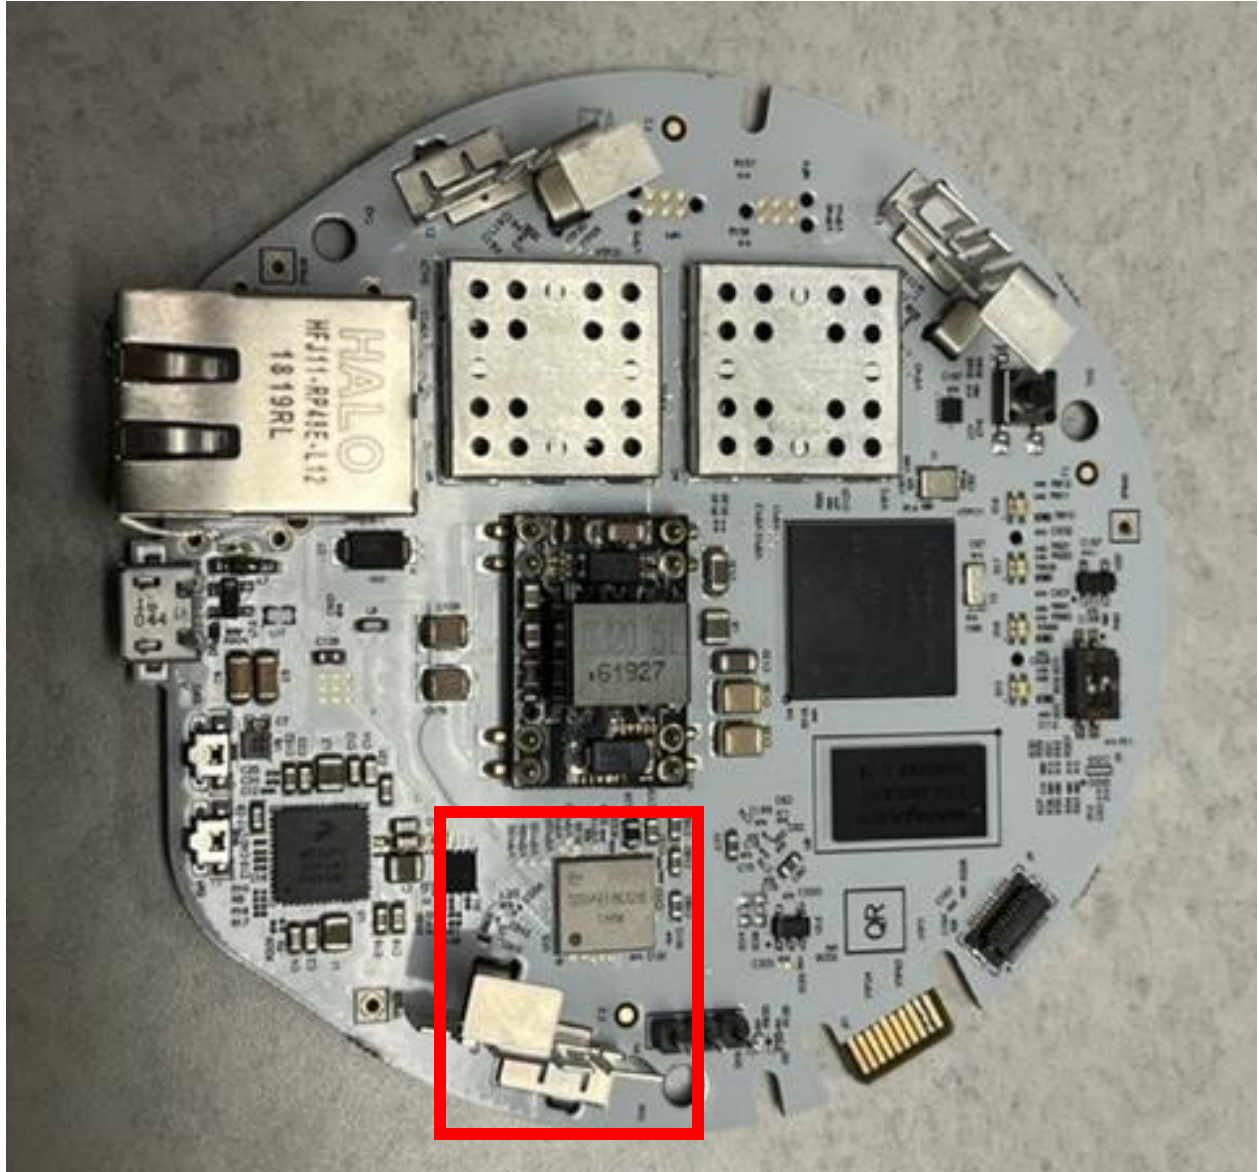

INTERNAL/EXTERNAL PHOTOS

Red box shows module and reference trace as implemented on a representative host

INTERNAL/EXTERNAL PHOTOS

INTERNAL/EXTERNAL PHOTOS

INTERNAL/EXTERNAL PHOTOS