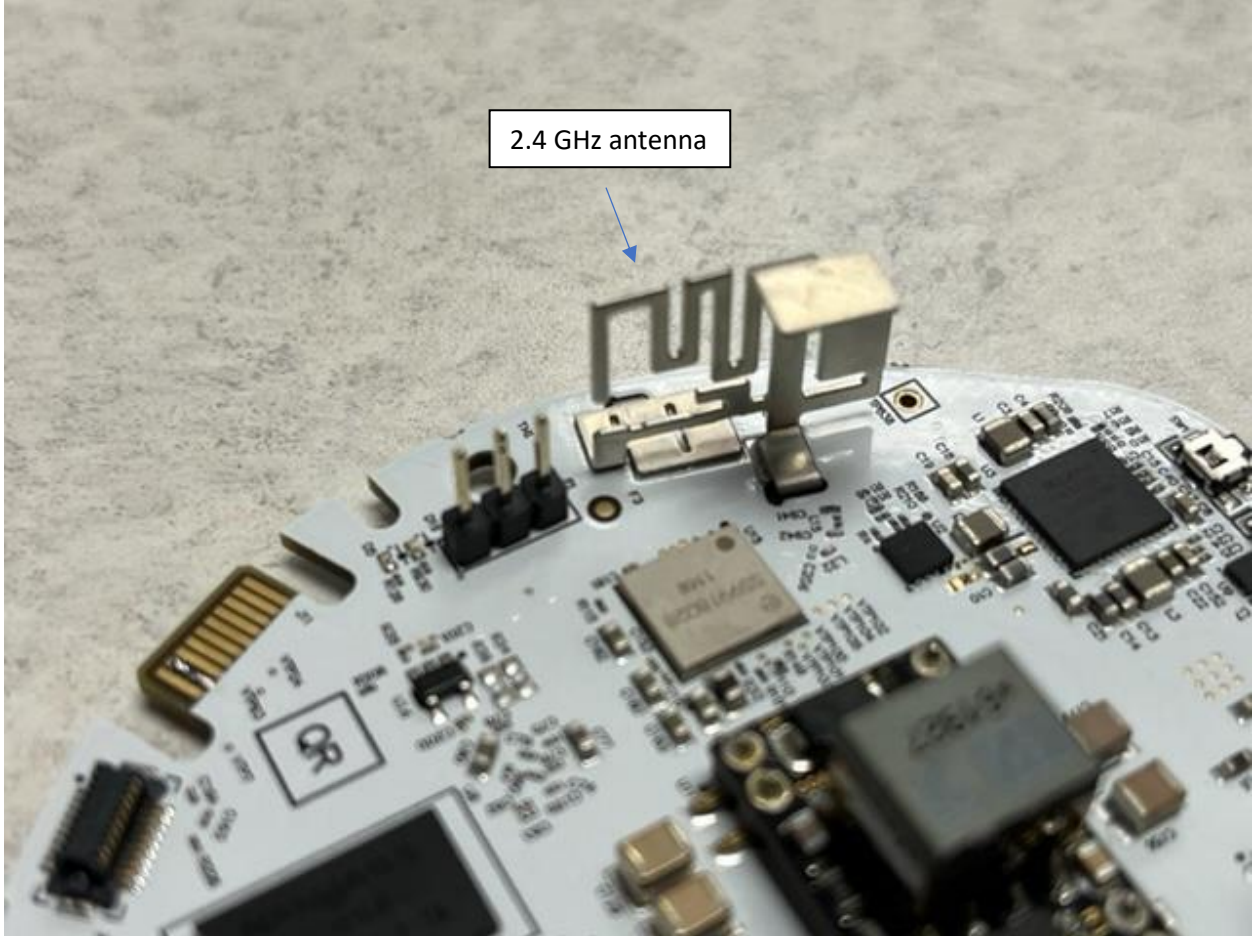

INTERNAL/EXTERNAL PHOTOS

Red box shows module and reference trace as implemented on a representative host

INTERNAL/EXTERNAL PHOTOS

INTERNAL/EXTERNAL PHOTOS

INTERNAL/EXTERNAL PHOTOS