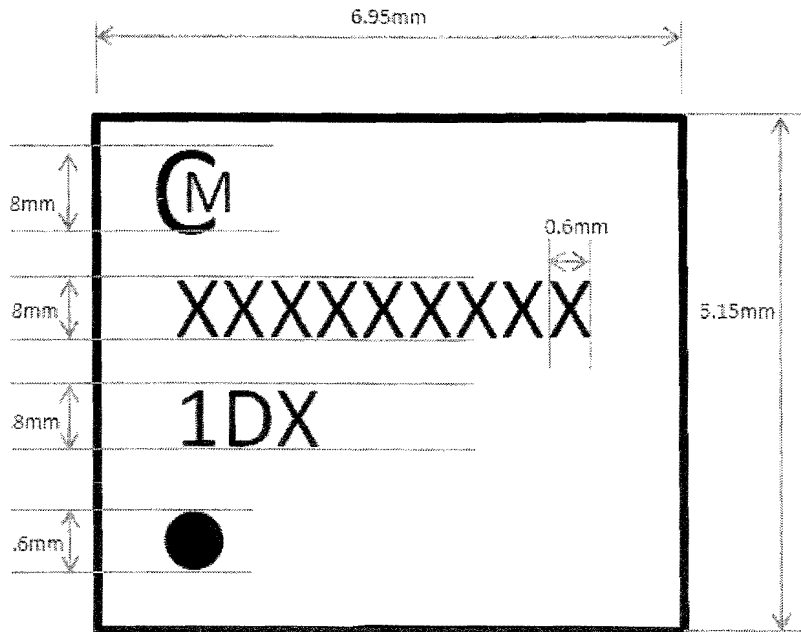

Label Design

Since there is no space which indicates FCC ID, FCC ID is indicated in a manual.

 mark is murata Logo mark.
Please accept a logo mark as a manufacturer name.

1DX	: Product Name
XXXXXXXXXX	: The information of Lot trace
	: Name of manufacture(muRataLogomark)
	: Direction display