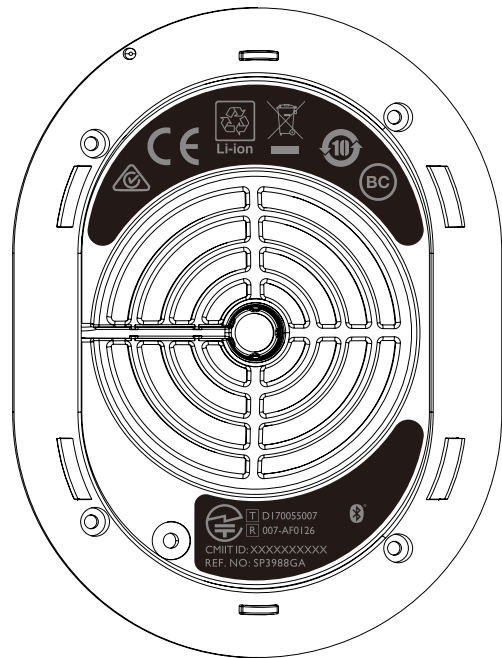

Porsche Design - Space One Wireless Headphone

Approbation logos

Design 001 Color & Printing Information

Scale 1:1 (mm)

Earcup Plate

Left earcup plate

Right earcup plate

Approbation logos

Sticker
 Sticker type: Matt black
 Logo and text colour: Pantone cool grey 9C
 24 July 2017

Approbation logos

Sticker
 Sticker type: Matt black
 Logo and text colour: Pantone cool grey 9C
 24 July 2017