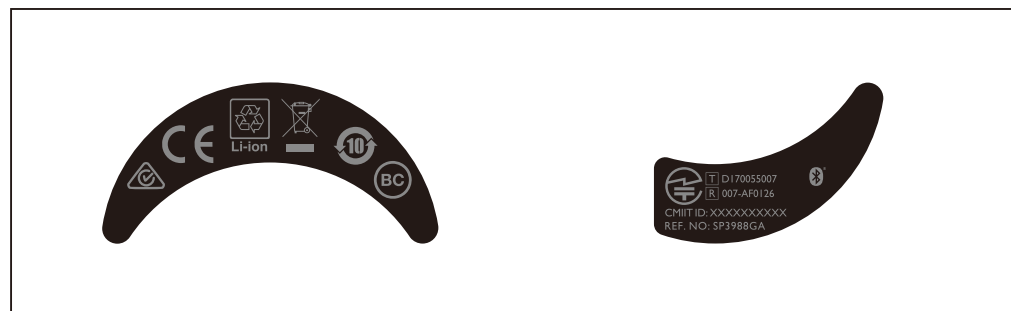

Porsche Design - Space One Wireless Headphone

Approbation logos

Design 001 Color & Printing Information

Scale 1:1 (mm)

Earcup Plate

Left earcup plate

Right earcup plate

Approbation logos

Sticker
 Sticker type: Matt black
 Logo and text colour: Pantone cool grey 9C
 24 July 2017

Approbation logos

Sticker
 Sticker type: Matt black
 Logo and text colour: Pantone cool grey 9C
 24 July 2017