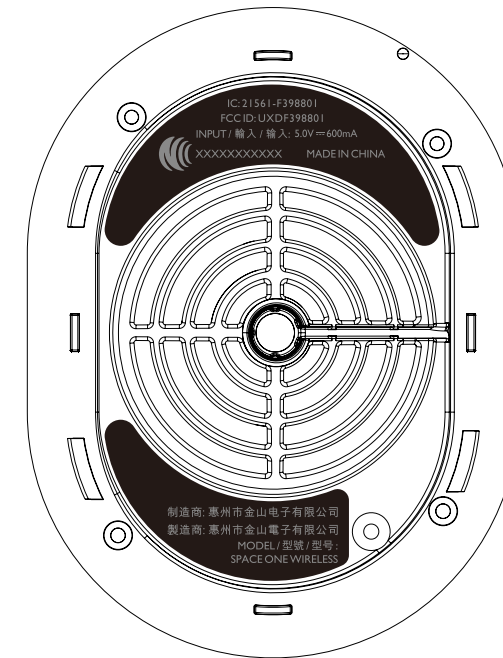

Porsche Design - Space One Wireless Headphone

Approbation logos

Design 001 Color & Printing Information

Scale 1:1 (mm)

Earcup Plate

Left earcup plate

Right earcup plate

Approbation logos

Sticker
 Sticker type: Matt black
 Logo and text colour: Pantone cool grey 9C
 24 July 2017

Approbation logos

Sticker
 Sticker type: Matt black
 Logo and text colour: Pantone cool grey 9C
 24 July 2017