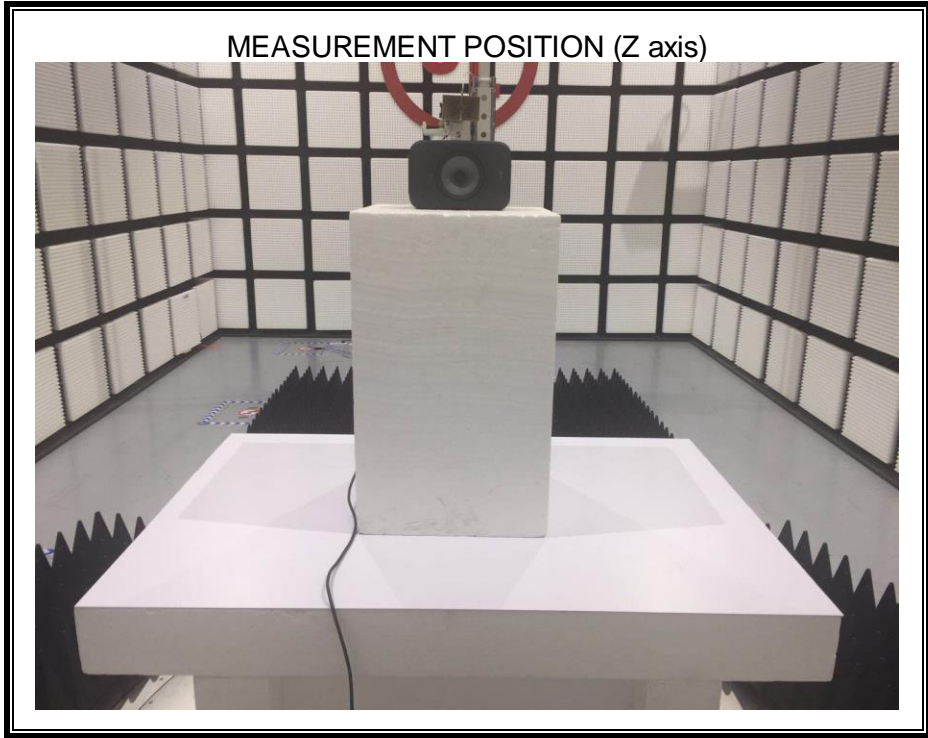

Appendix II

Setup Photographs

RADIATED RF MEASUREMENT SETUP (ABOVE 1 GHz)

RADIATED RF MEASUREMENT SETUP (30MHz~1GHz)

RADIATED RF MEASUREMENT SETUP BELOW 30MHz

AC POWER LINE CONDUCTED EMISSIONS