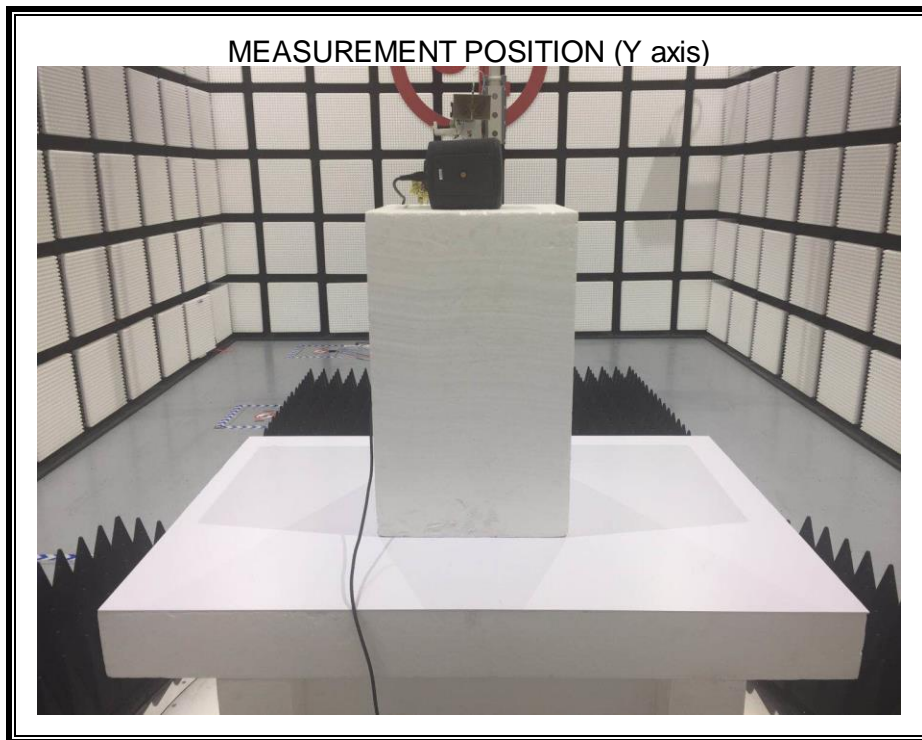

Appendix II

Setup Photographs

RADIATED RF MEASUREMENT SETUP (ABOVE 1 GHz)

RADIATED RF MEASUREMENT SETUP (30MHz~1GHz)

RADIATED RF MEASUREMENT SETUP BELOW 30MHz

AC POWER LINE CONDUCTED EMISSIONS