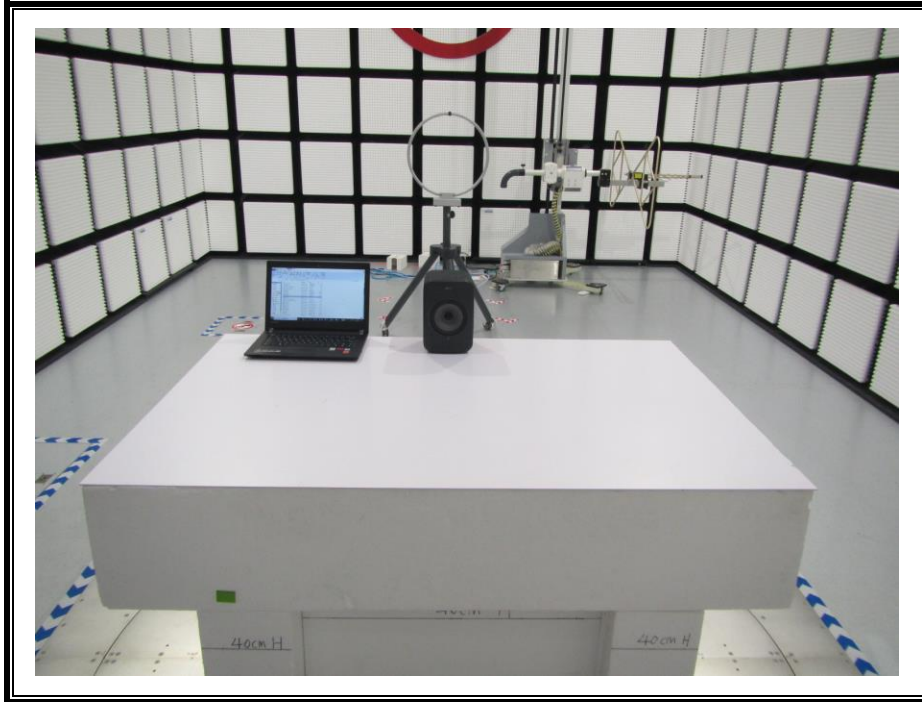

Appendix II

Setup Photographs

RADIATED RF MEASUREMENT SETUP (ABOVE 1 GHz)

RADIATED RF MEASUREMENT SETUP (30MHz~1GHz)

RADIATED RF MEASUREMENT SETUP BELOW 30MHz

AC POWER LINE CONDUCTED EMISSIONS