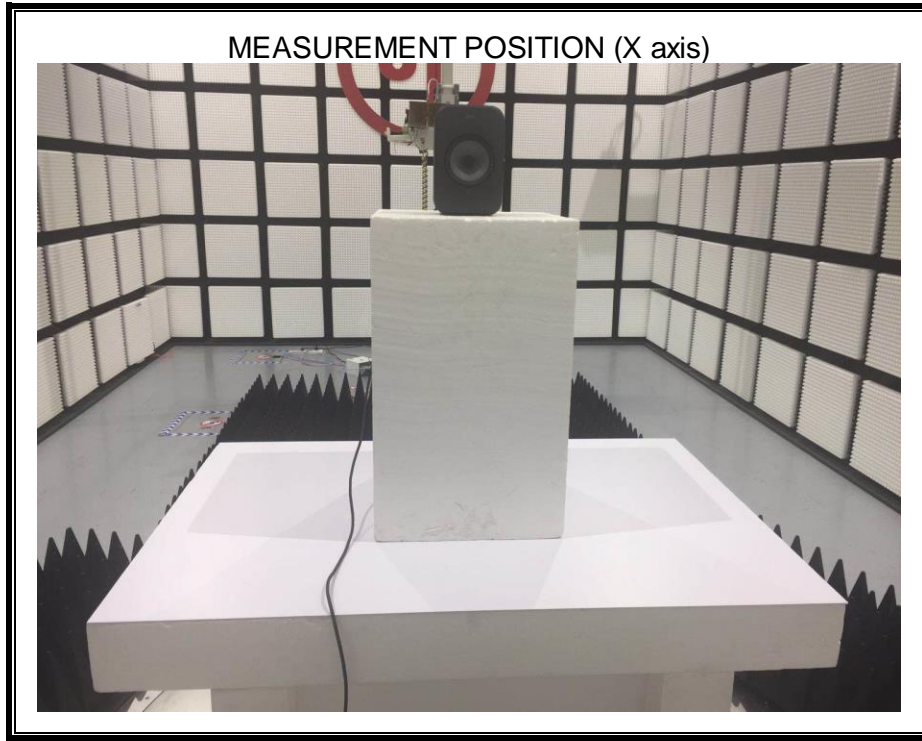

Appendix II

Setup Photographs

RADIATED RF MEASUREMENT SETUP (ABOVE 1 GHz)

RADIATED RF MEASUREMENT SETUP (30MHz~1GHz)

RADIATED RF MEASUREMENT SETUP BELOW 30MHz

AC POWER LINE CONDUCTED EMISSIONS