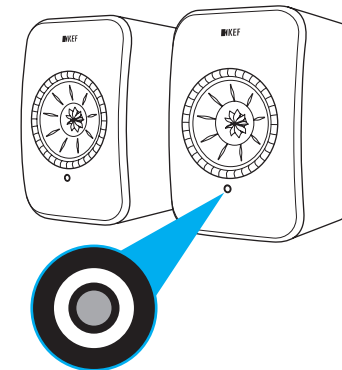

KEF Control | 🔍

- ENG** Download the KEF Control App then follow the in-app set-up instructions. Register the product to stay up to date.
- DEU** Download the KEF Control App then follow the in-app set-up instructions. Register the product to stay up to date.
- FRA** Download the KEF Control App then follow the in-app set-up instructions. Register the product to stay up to date.
- SPA** Download the KEF Control App then follow the in-app set-up instructions. Register the product to stay up to date.
- JAP** Download the KEF Control App then follow the in-app set-up instructions. Register the product to stay up to date.
- CHI-T** Download the KEF Control App then follow the in-app set-up instructions. Register the product to stay up to date.
- CHI-S** Download the KEF Control App then follow the in-app set-up instructions. Register the product to stay up to date.
- KOR** Download the KEF Control App then follow the in-app set-up instructions. Register the product to stay up to date.

3

Status Indication

(DEU) Status Indication (FRA) Status Indication (SPA) Status Indication (JPN) Status Indication
(CHI-T) Status Indication (CHI-S) Status Indication (KOR) Status Indication

- Standby
- WiFi
- WiFi Set-up
- Spotify Connect
- Bluetooth
- AUX
- Optical