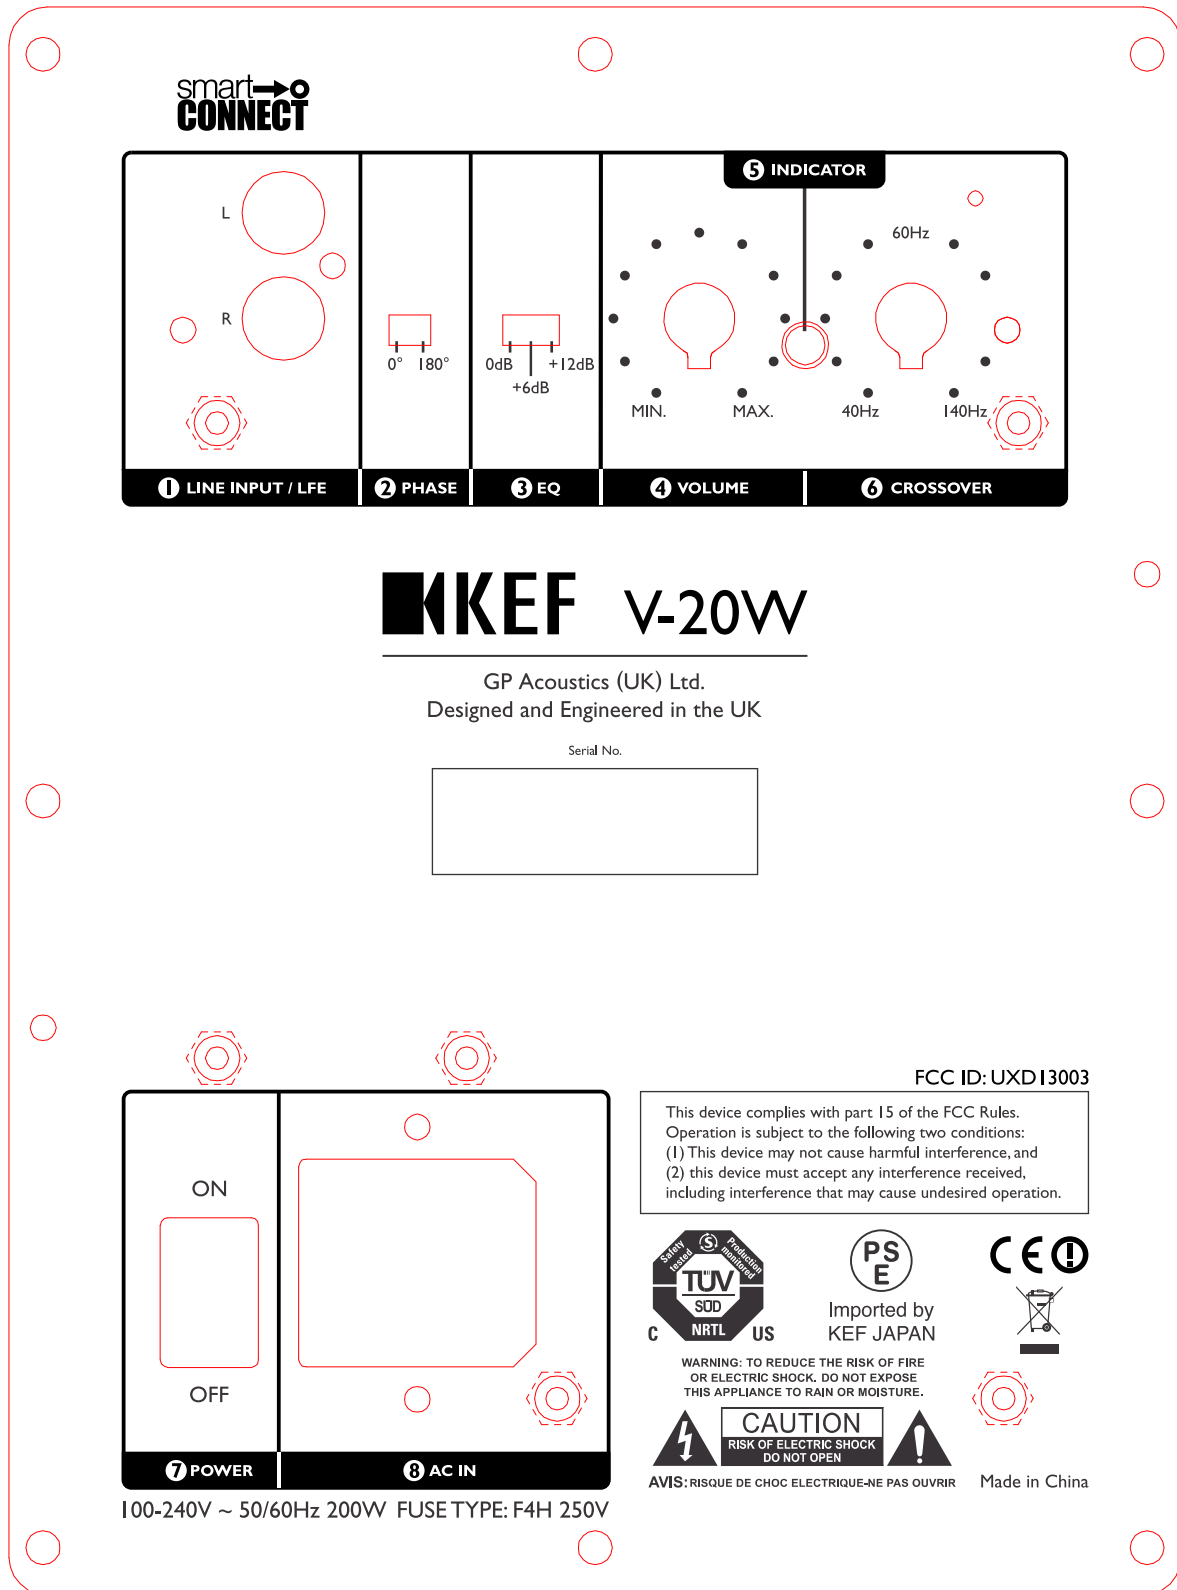

V-20W rear panel

Panel colour: Black (Same as KUBE 1)

Subwoofer Silkscreen

■ Pantone Silver C printed on black background (same as X300A back panel)

Created date: 28/6/2013