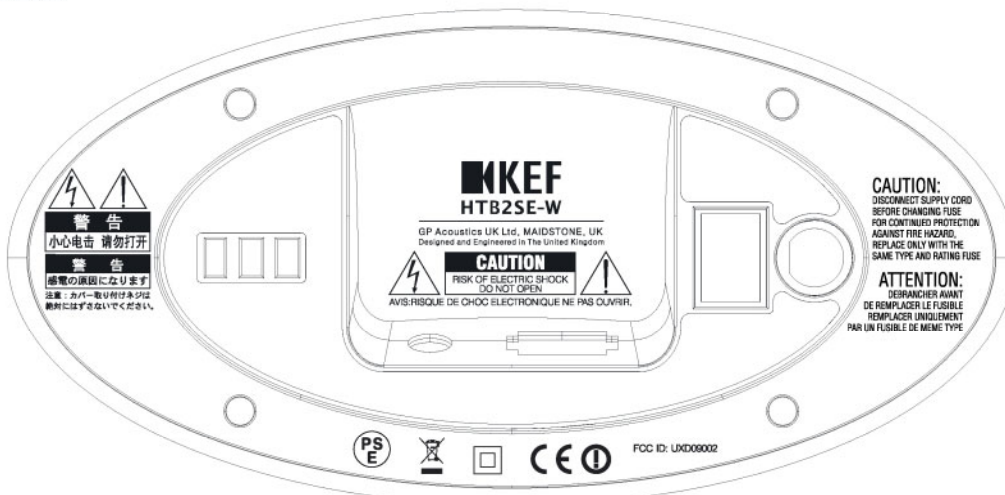

HTB2SE-W - Base Silkscreen
Revision 05

Prepared by Jon Parry-Jones

Color: Same As Previous
Subwoofer Silkscreen
Silver on Black

Check Scale

- 1st draft - FS1
Date: 19/06/09
- 2nd draft - FS2
Date: 19/06/09
- Stage 1 - PDP
Date: 22/06/09
- Stage 2 - ES1
Date: 16/07/09
- Stage 3 - PR
Date:
- Stage 4 - MP
Date:
- Revision 1
Date:
- Revision 2
Date: