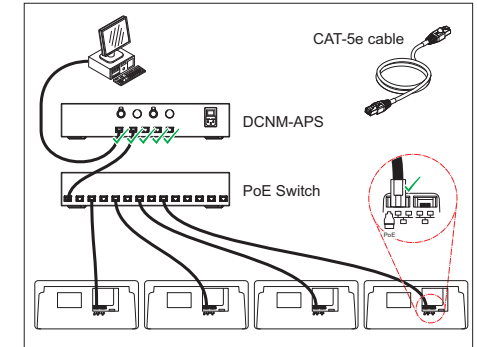

## Device connection and setup

See IM: Installation Manual  
See CM: Configuration Manual

For China ROHS, see:  
<http://cn.boschsecurity.com/rohs>

See IM: Installation Manual

Intentionally left blank

Interpreter desk DCNM-IDESK / DCNM-  
IDESKVID

en Quick Installation Guide

**Bosch Security Systems B.V.**  
Torenallee 49  
5617 BA Eindhoven  
The Netherlands  
**[www.boschsecurity.com](http://www.boschsecurity.com)**  
© Bosch Security Systems B.V., 2017