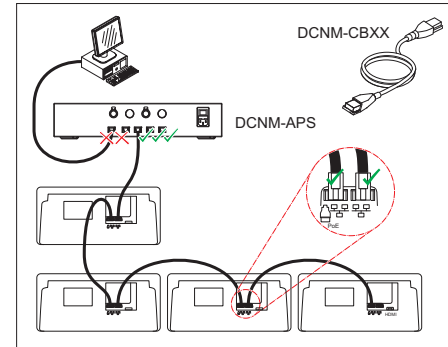

## Device connection and setup

See IM: Installation Manual  
See CM: Configuration Manual

For China ROHS, see:  
<http://cn.boschsecurity.com/rohs>

See IM: Installation Manual

Intentionally left blank

Interpreter desk DCNM-IDESK / DCNM-  
IDESKVID

en Quick Installation Guide

**Bosch Security Systems B.V.**  
Torenallee 49  
5617 BA Eindhoven  
The Netherlands  
**[www.boschsecurity.com](http://www.boschsecurity.com)**  
© Bosch Security Systems B.V., 2017