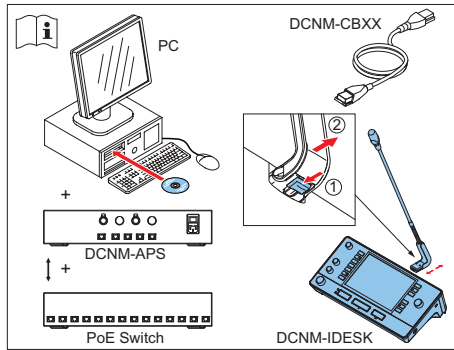

## Device connection and setup

See IM: Installation Manual  
See CM: Configuration Manual

For China ROHS, see:  
<http://cn.boschsecurity.com/rohs>

See IM: Installation Manual

Intentionally left blank

Interpreter desk DCNM-IDESK / DCNM-  
IDESKVID

en Quick Installation Guide

**Bosch Security Systems B.V.**  
Torenallee 49  
5617 BA Eindhoven  
The Netherlands  
**[www.boschsecurity.com](http://www.boschsecurity.com)**  
© Bosch Security Systems B.V., 2017