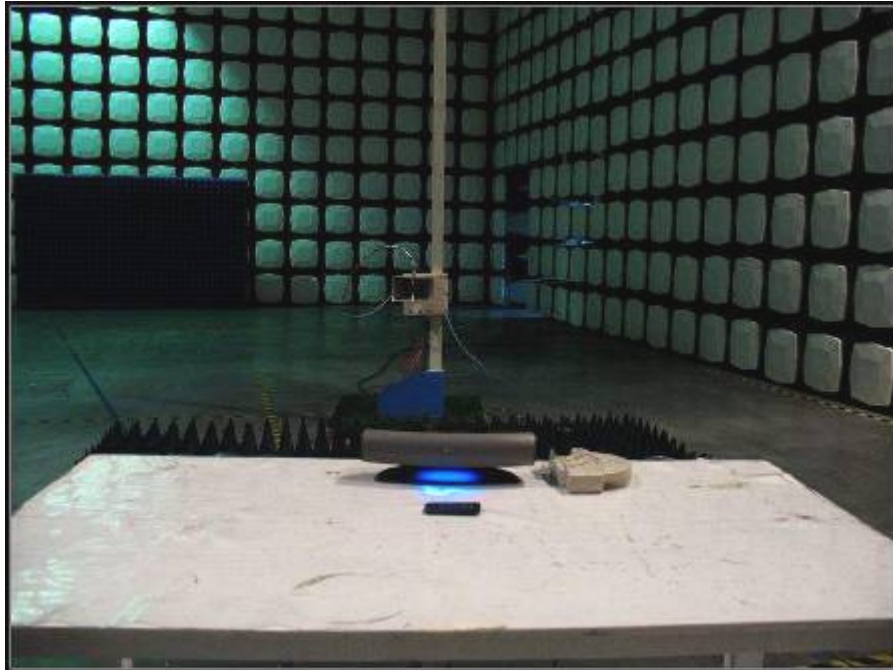

Test Setup Photos

Radiated Spurious Emission Test Setup

Below 1GHz:

Above 1GHz:(full anechoic chamber)

Conducted Emission Test Setup