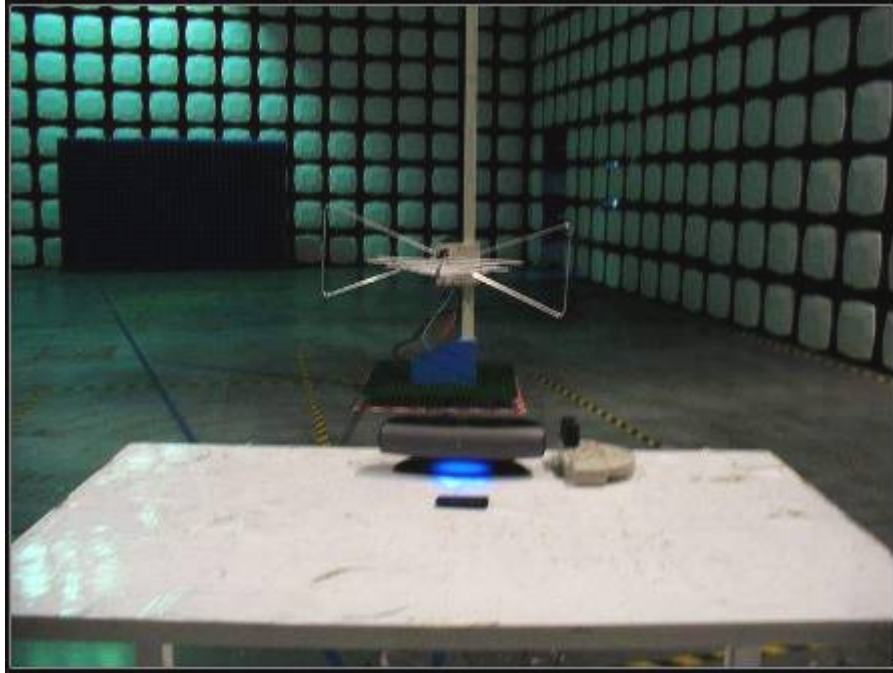

Test Setup Photos

Radiated Spurious Emission Test Setup

Below 1GHz:

Above 1GHz:(full anechoic chamber)

Conducted Emission Test Setup