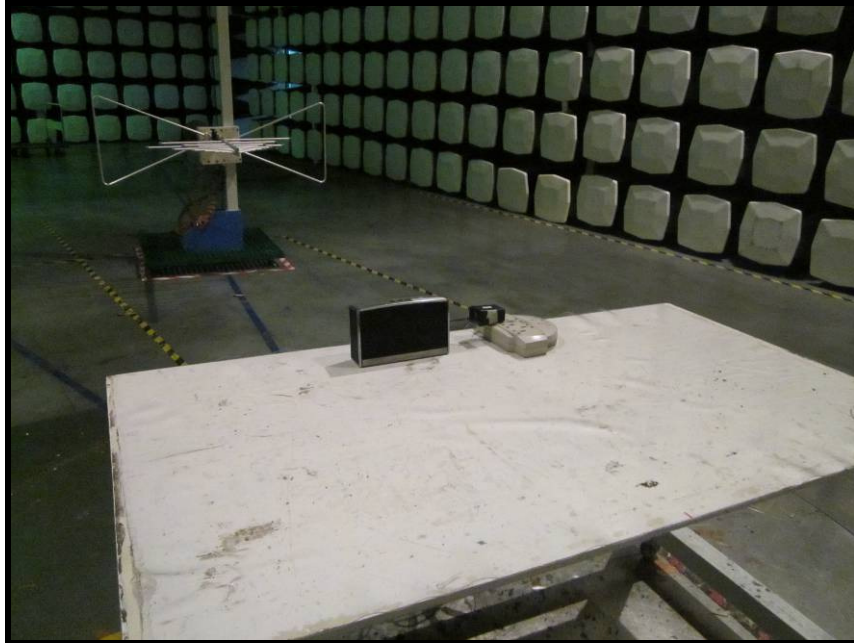

Test Setup Photos

Radiated Spurious Emission Test Setup

Below 1GHz:

Above 1GHz:(full anechoic chamber)

Conducted Emission Test Setup