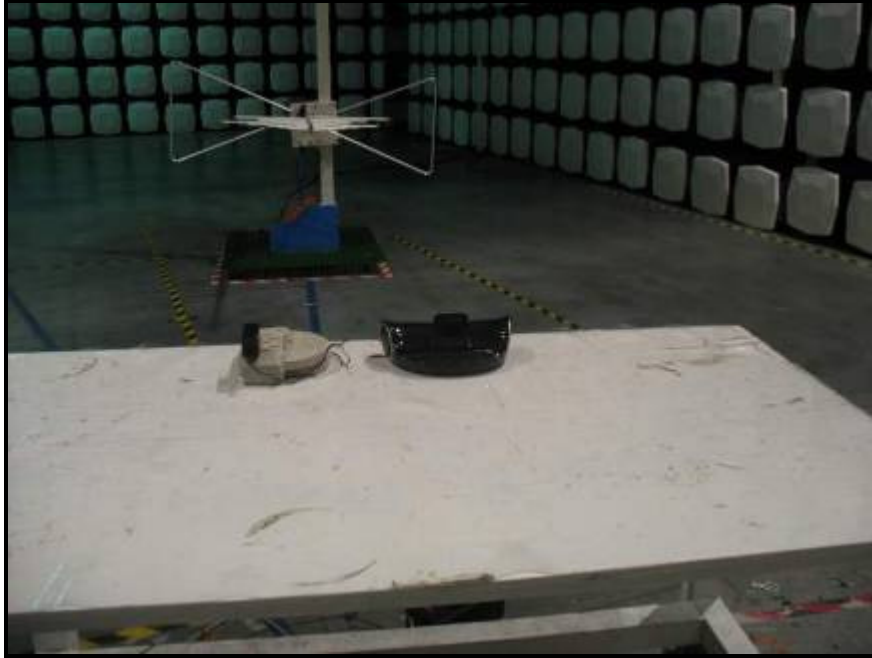

## Test Setup Photos

### Radiated Spurious Emission Test Setup

Below 1GHz:

Above 1GHz:(full anechoic chamber)

**Conducted Emission Test Setup**