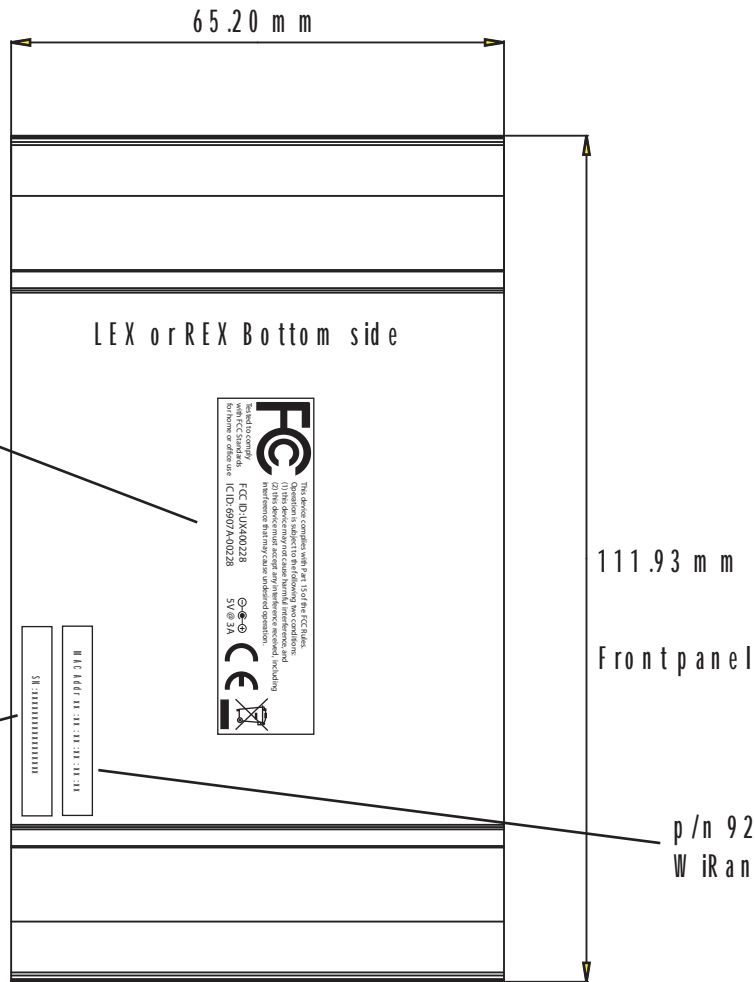

W iRanger Label Locations
 (LEX and REX same)
 February 14, 2007

p/n 92-00133:
 W iRanger R a t i n g L a b e l
 (c e n t e r o f u n i t)

Back panel

111.93 m m

Front panel

LEX or REX Bottom side

p/n 92-00134:
 W iRanger M A C I D L a b e l

p/n 92-00135:
 W iRanger S e r i a l N u m b e r L a b e l