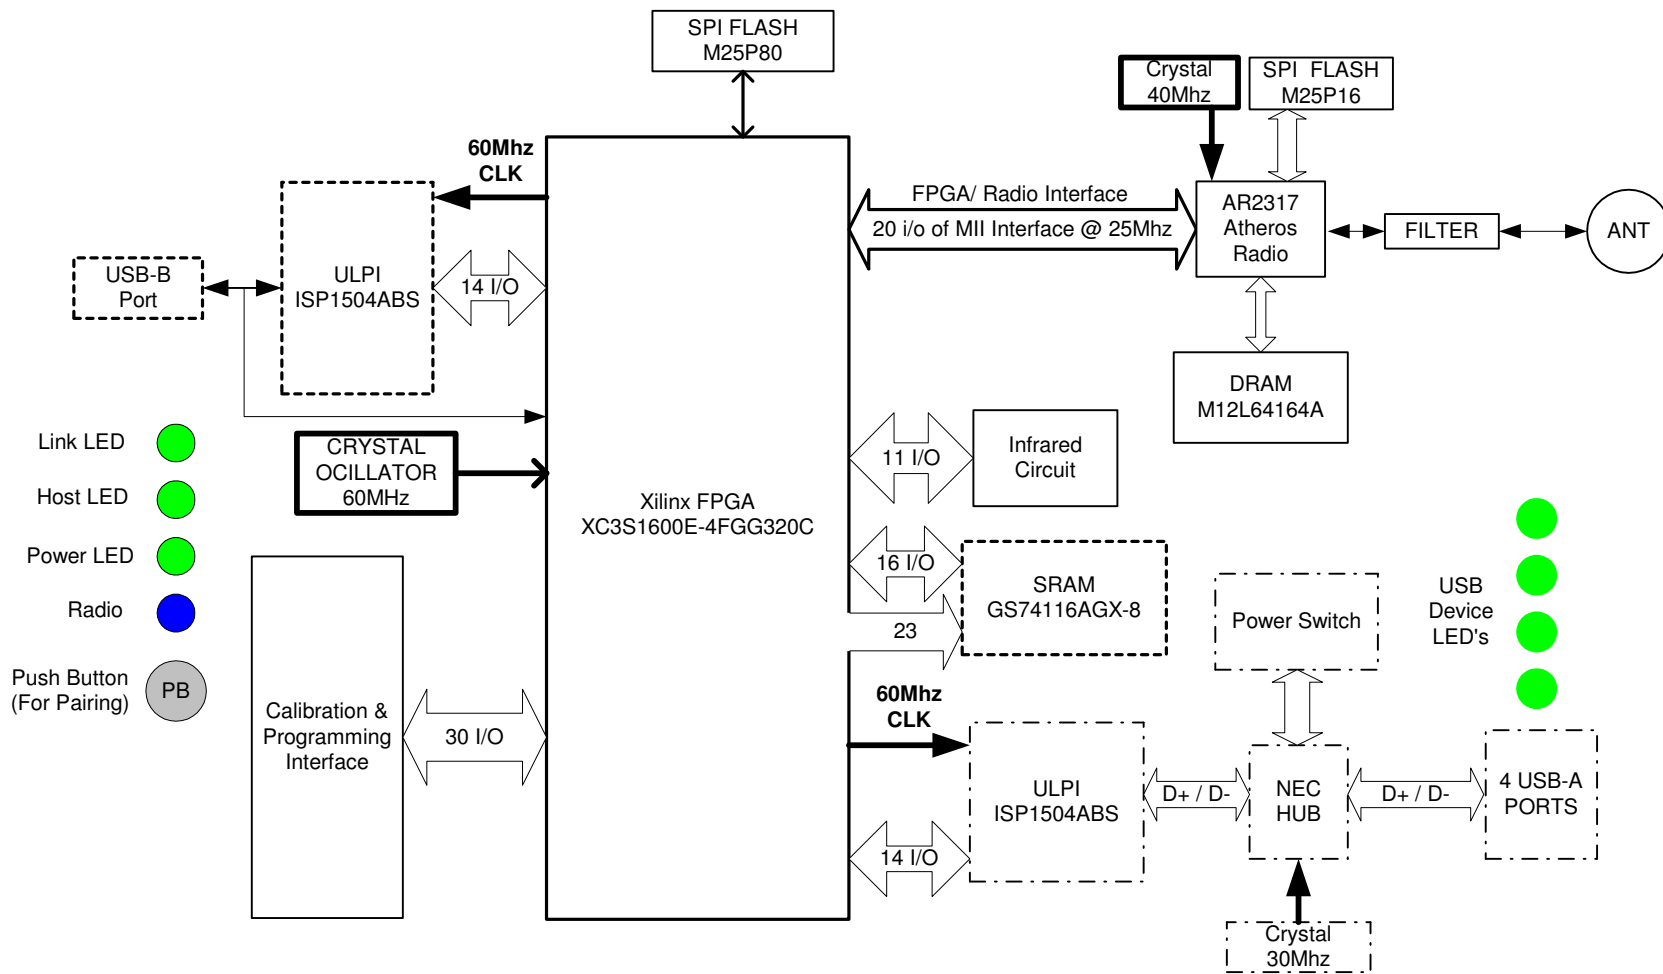

# WiRanger LEX and REX Block Diagram

----- only in LEX  
 - - - - - only in REX

- Link LED ●
- Host LED ●
- Power LED ●
- Radio ●
- Push Button (For Pairing) ● (PB)

- - 
  - 
  -
- USB Device LED's