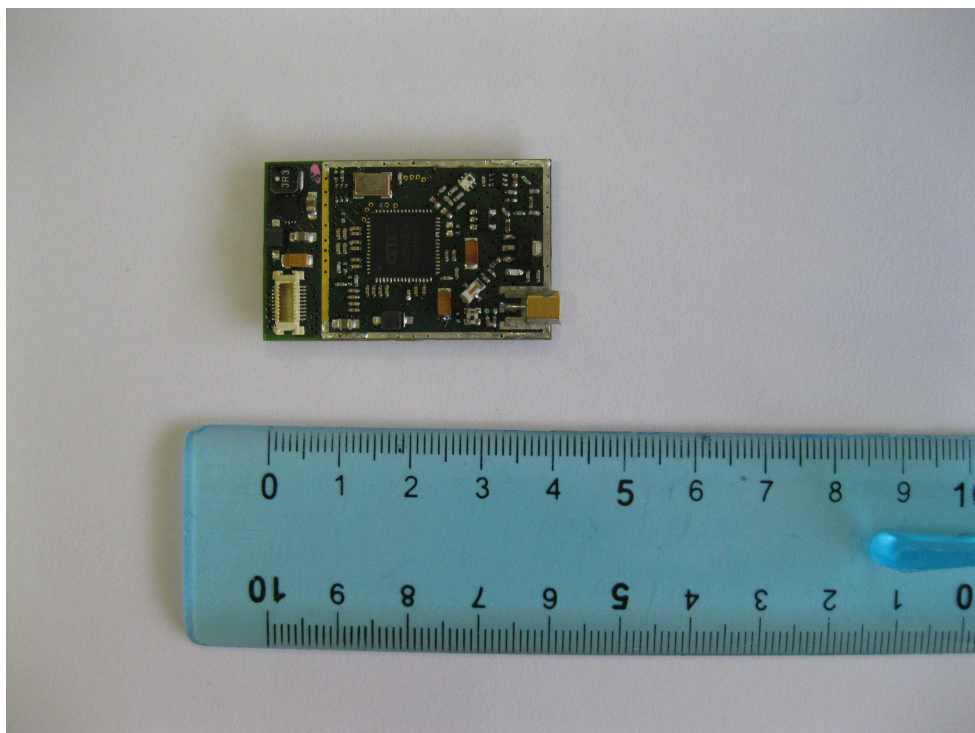

CAEN RFID srl

Via Vetraia, 11 - 55049 Viareggio (LU) - Italy
tel. +39.0584.388.398 - fax +39.0584.388.959
info@caenrfid.com - www.caenrfid.com