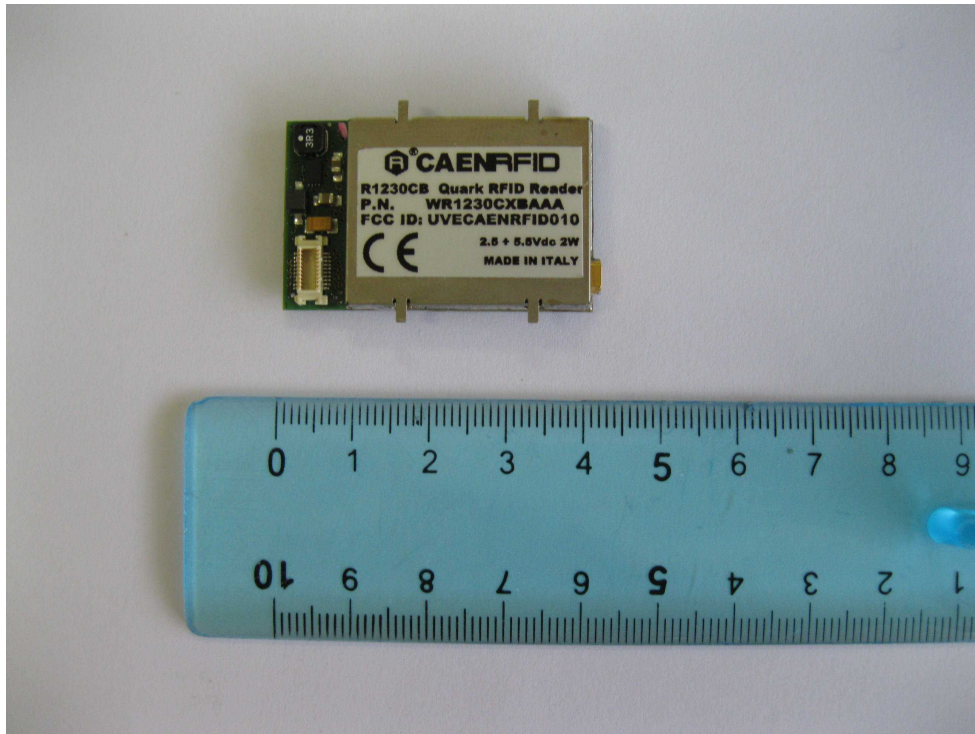

CAEN RFID srl

Via Vetraia, 11 - 55049 Viareggio (LU) - Italy
tel. +39.0584.388.398 - fax +39.0584.388.959
info@caenrfid.com - www.caenrfid.com