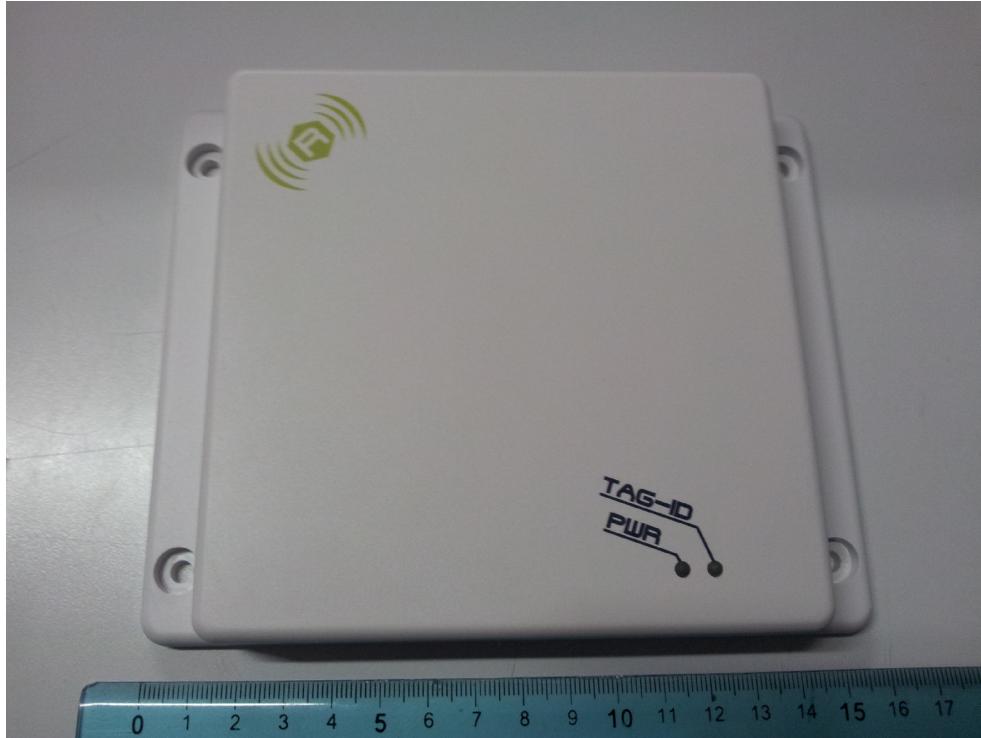

Viareggio May 6th, 2015

Object: External photos of R1250IU - Tile - Compact UHF RFID Desktop Reader (FCC) ,
R1250IUFL - Tile - Flanged - Compact UHF RFID Desktop Reader (FCC) ,
R1250IUB - Tile - Black - Compact UHF RFID Desktop Reader (FCC),
R1250IUBFL - Tile - Black Flanged - Compact UHF RFID Desktop Reader (FCC)

FCC ID: UVECAENRFID019

Fig. 1: R1250IU Top View

Fig. 2: R1250IU Bottom View

Fig. 3: R1250IUFL Top View

Fig. 4: R1250IUFL Bottom View

Fig. 5: R1250IUB Top View

Fig. 6: R1250IUB Bottom View

Fig. 7: R1250IUBFL Top View