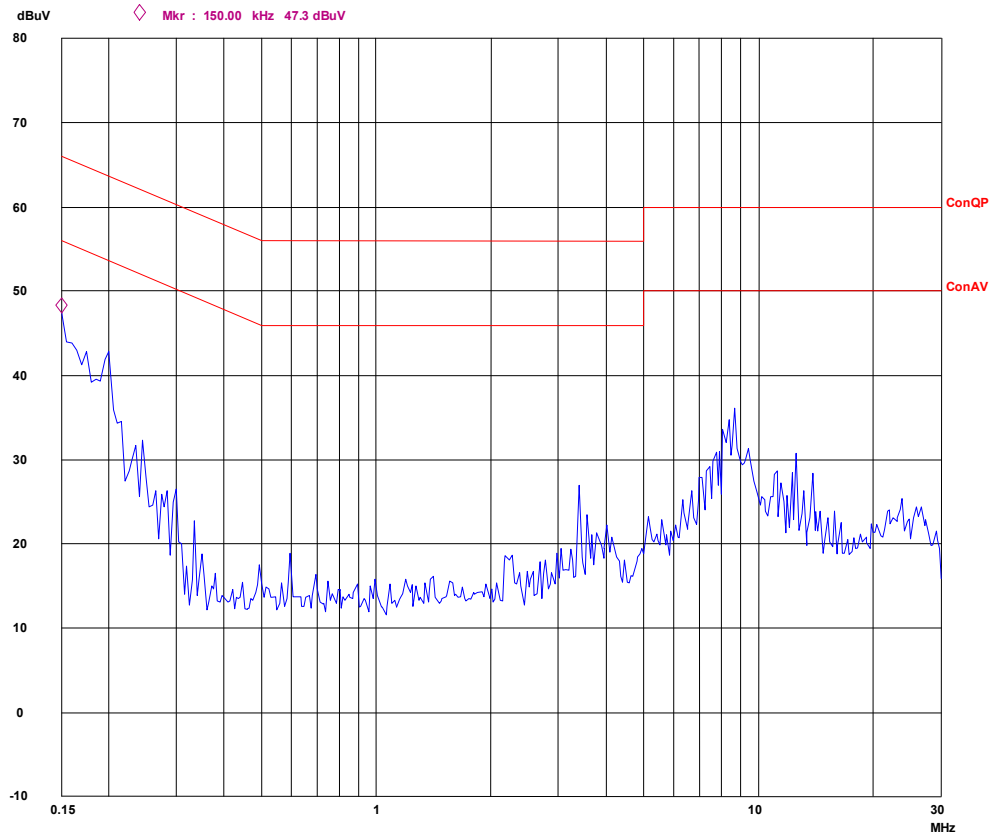

Conducted

EUT: DW-2001 M/N: DVD driver
Op Cond: DVD Read
Test Spec: L
Comment: AC 120V/60Hz

Conducted

EUT: DW-2001 M/N: DVD driver
Op Cond: DVD Read
Test Spec: N
Comment: AC 120V/60Hz