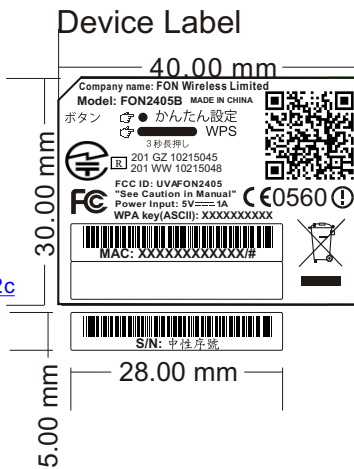

QR code size is 12mm x 12mm

QR code為URL

Ex. : <http://jp.fon.com/a/aabbcc/a1b2c>

aabbcc為MAC ID (the last six no.)

A1b2c為AES key(the last five no.)

QR CODE 內容, WPA key (ASC II), MAC ID,
 由客戶提供對應表
 客戶指定MAC ID
 Start Address: XXXXXXXXXXXXX
 End Address : XXXXXXXXXXXXX Q'ty: XXXpcs
 #為半成品規格
 美規 /FCC
 歐規 /ETSI
 日規 /MKK
 半成品料號請對工單
 MAC有四組, 碼紋是LAN MAC
 Example : WLAN/LAN = 0040F4000001
 WLAN2 = 0040F4000002
 APClient = 0040F4000003
 WAN = 0040F4000004