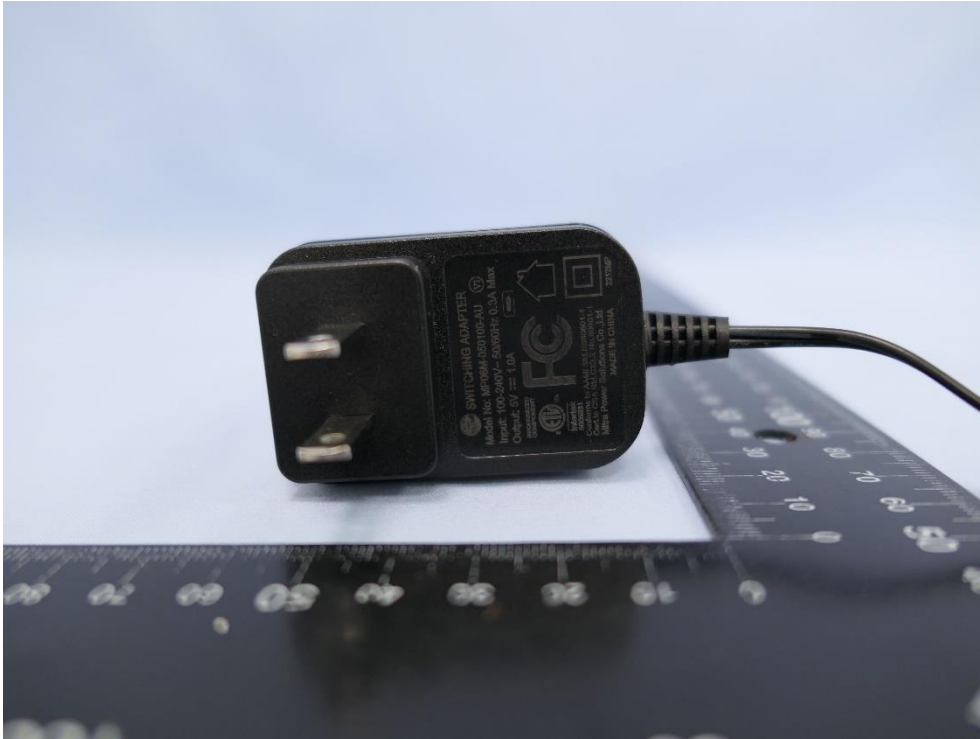

(27) Adapter Photo (MP06M-050100-AU)