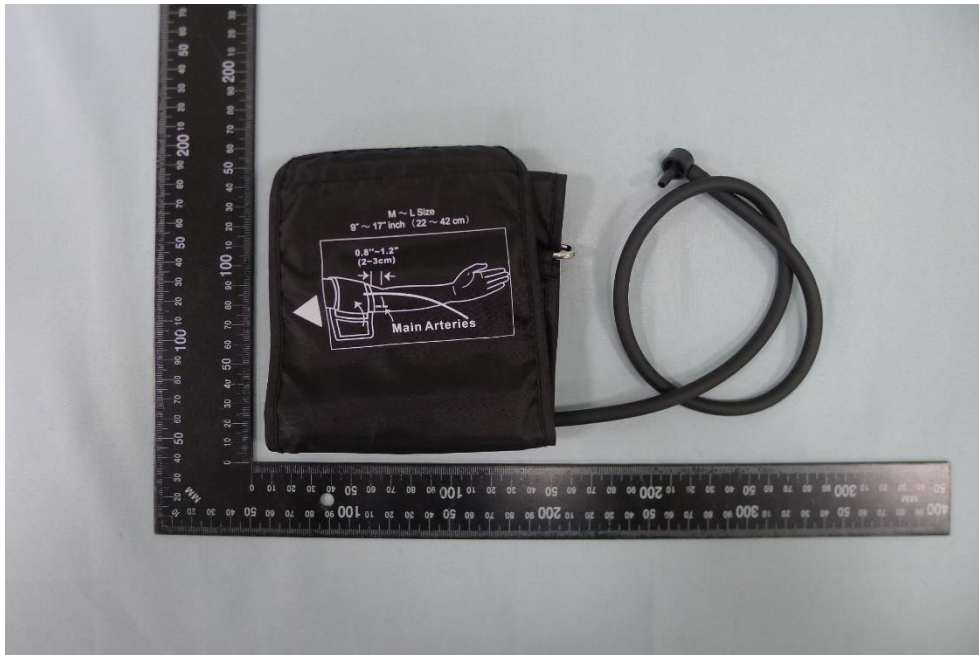

(13) EUT Photo