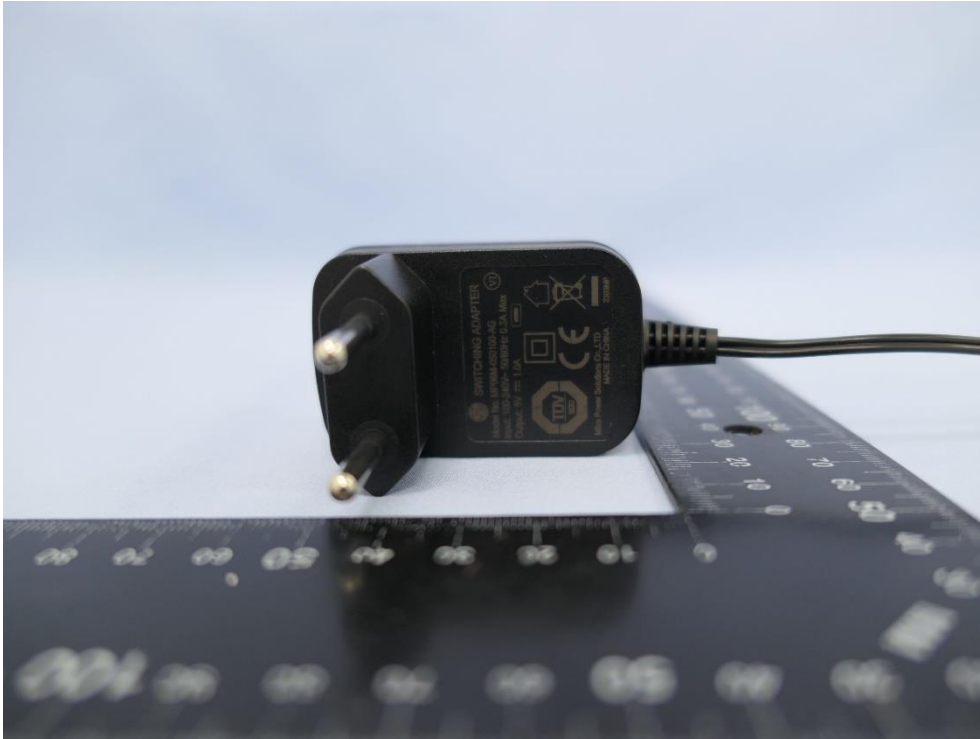

Product: Arm Type Blood Pressure Monitor

Brand Name: AVITA

Model Number: BPM835-LJB, BPM83B

External Photograph

(1) EUT Photo (BPM835-LJB)

(2) EUT Photo (BPM835-LJB)

(3) EUT Photo (BPM835-LJB)

(4) EUT Photo (BPM835-LJB)

(13) EUT Photo

(14) Adapter Photo (MP06M-050100-AG)

(15) Adapter Photo (MP06M-050100-AG)

(16) Adapter Photo (MP06M-050100-AG)

(17) Adapter Photo (MP06M-050100-AG)

(18) Adapter Photo (MP06M-050100-AG)

(19) Adapter Photo (MP06M-050100-AG)