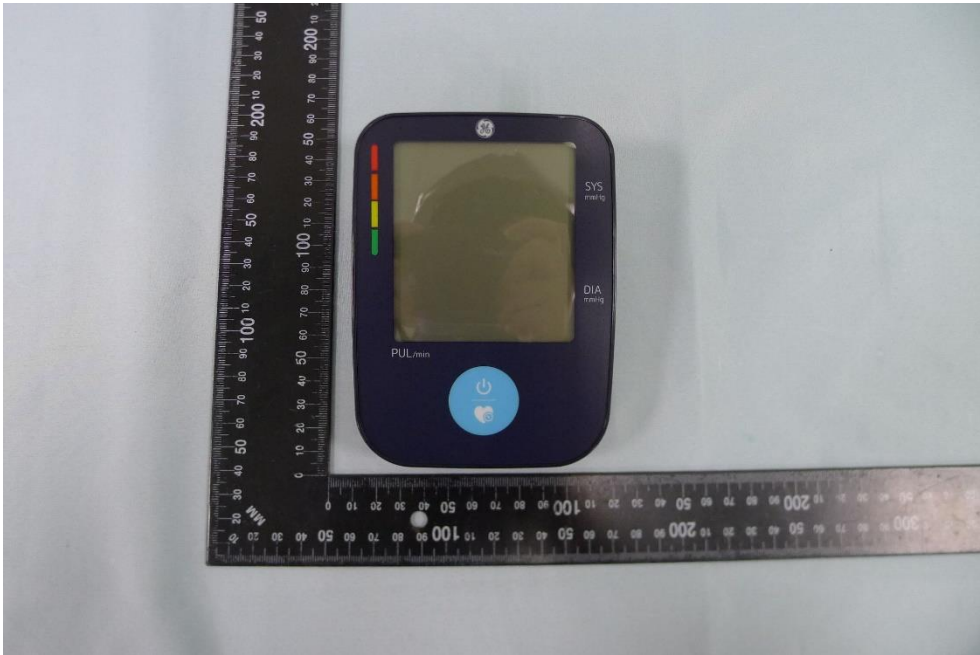

(7) EUT Photo (BPM830-0J)