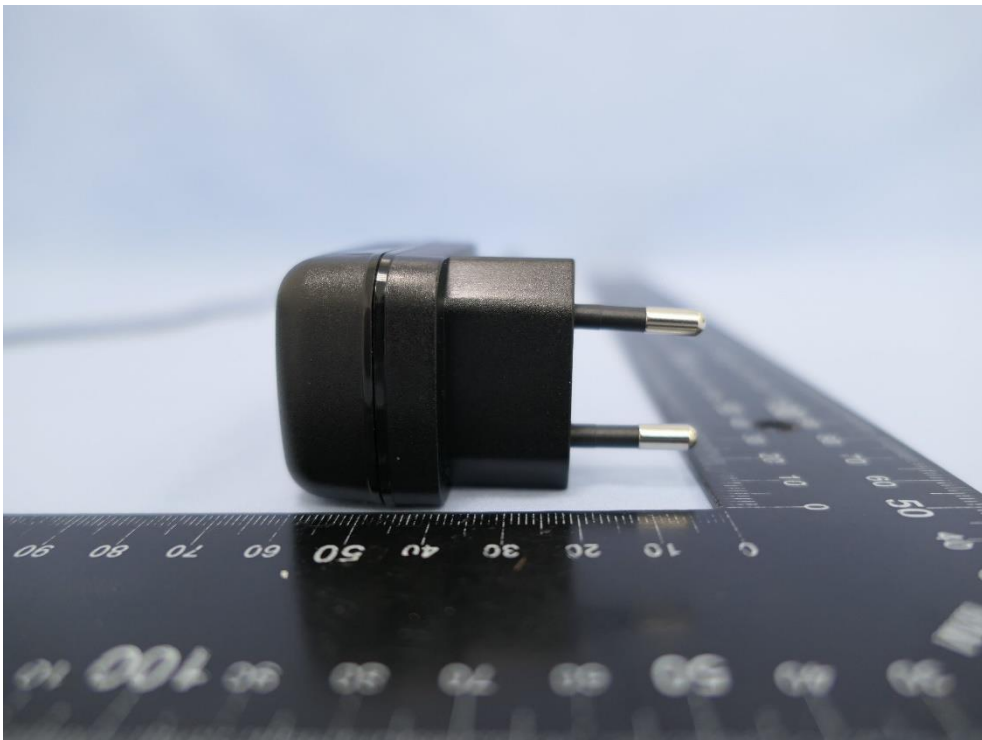

(18) Adapter Photo (MP06M-050100-AG)