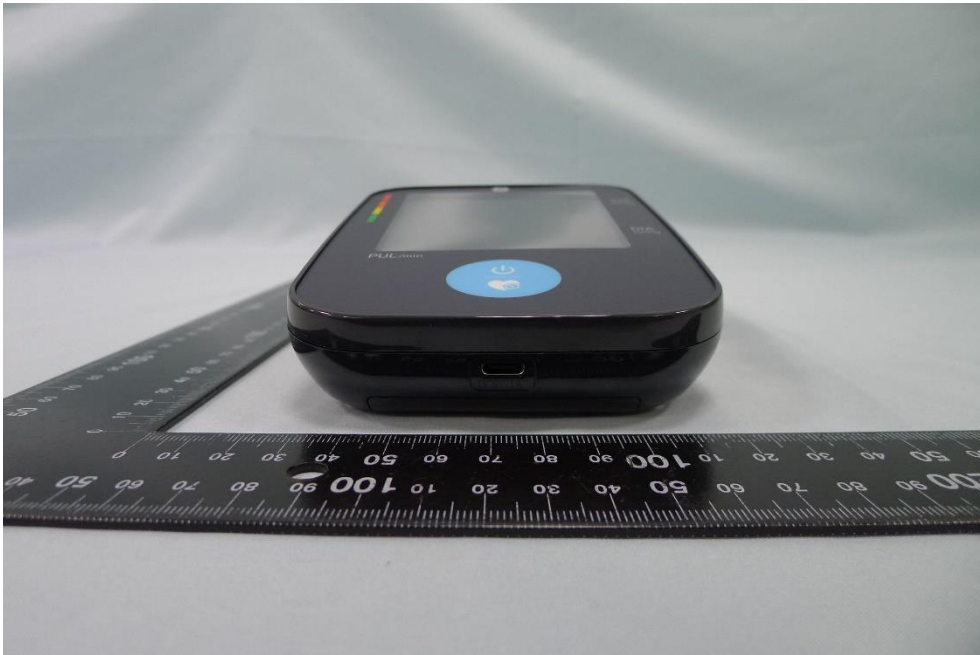

Product: Arm Type Blood Pressure Monitor

Brand Name: AVITA

Model Number: BPM835-LJB, BPM83B

External Photograph

(1) EUT Photo (BPM835-LJB)

(2) EUT Photo (BPM835-LJB)

(3) EUT Photo (BPM835-LJB)

(4) EUT Photo (BPM835-LJB)

(5) EUT Photo (BPM835-LJB)

(6) EUT Photo (BPM835-LJB)

(7) EUT Photo (BPM830-0J)

(8) EUT Photo (BPM830-0J)

(9) EUT Photo (BPM830-0J)

(10) EUT Photo (BPM830-0J)

(11) EUT Photo (BPM830-0J)

(12) EUT Photo (BPM830-0J)