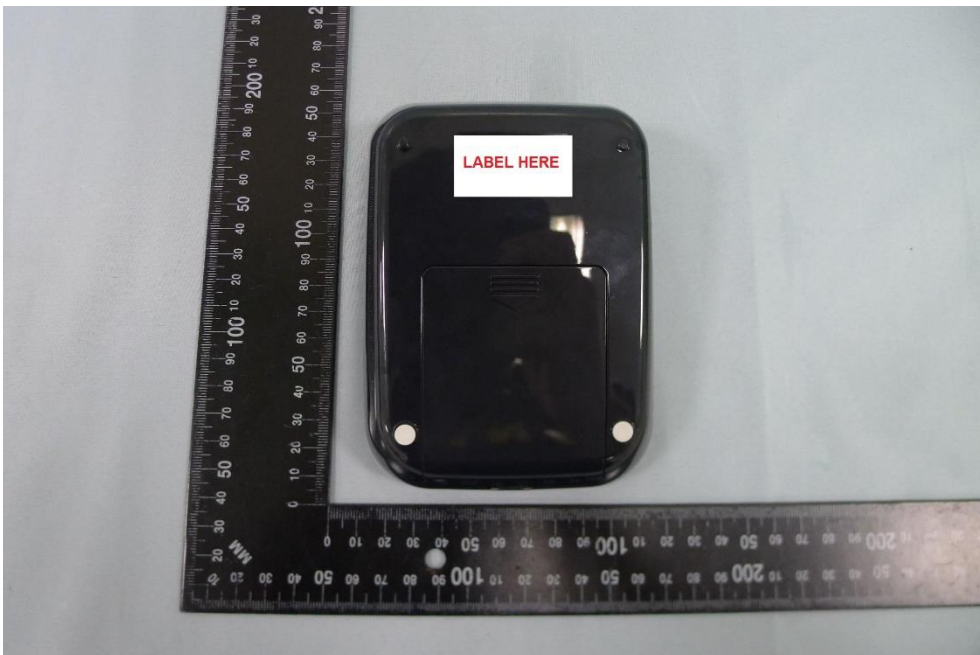

Product: Arm Type Blood Pressure Monitor

Brand Name: AVITA

Model Number: BPM835-LJB, BPM83B

External Photograph

(1) EUT Photo (BPM835-LJB)

(2) EUT Photo (BPM835-LJB)

(3) EUT Photo (BPM835-LJB)

(4) EUT Photo (BPM835-LJB)

(5) EUT Photo (BPM835-LJB)

(6) EUT Photo (BPM835-LJB)

(7) EUT Photo (BPM830-0J)

(8) EUT Photo (BPM830-0J)

(9) EUT Photo (BPM830-0J)

(10) EUT Photo (BPM830-0J)

(11) EUT Photo (BPM830-0J)

(12) EUT Photo (BPM830-0J)