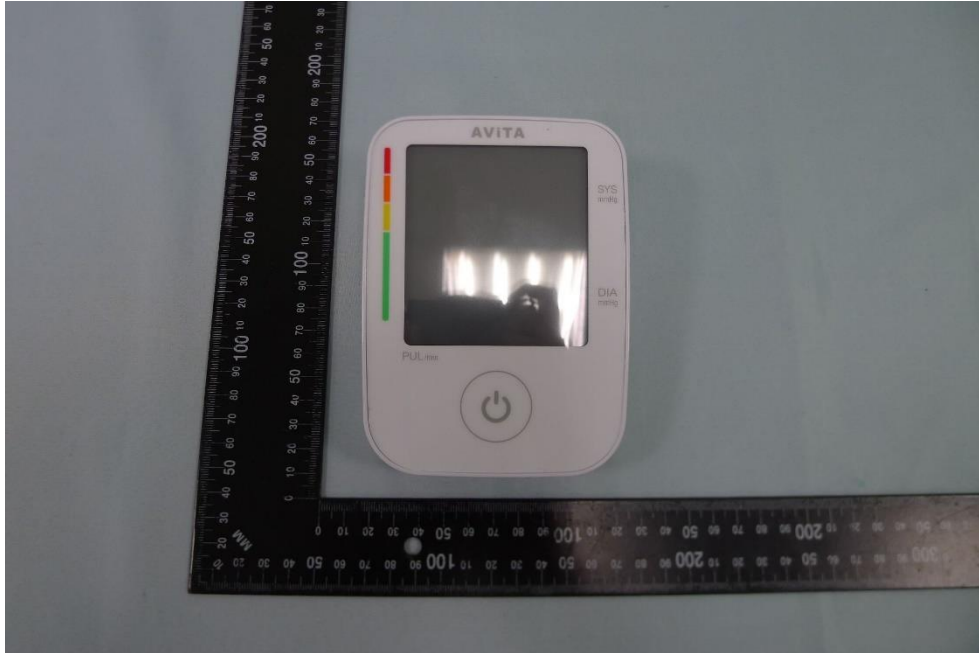

Product: Arm Type Blood Pressure Monitor

Brand Name: AVITA

Model Number: BPM835-LJB, BPM83B

External Photograph

(1) EUT Photo (BPM835-LJB)

(2) EUT Photo (BPM835-LJB)

(3) EUT Photo (BPM835-LJB)

(4) EUT Photo (BPM835-LJB)