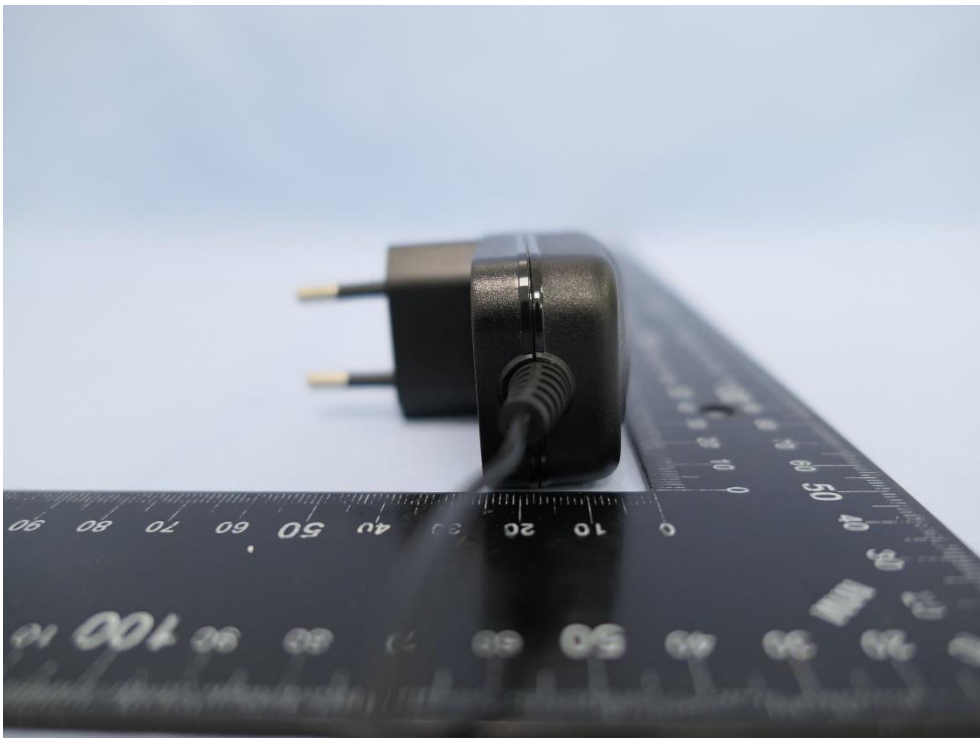

(20) Adapter Photo (MP06M-050100-AG)