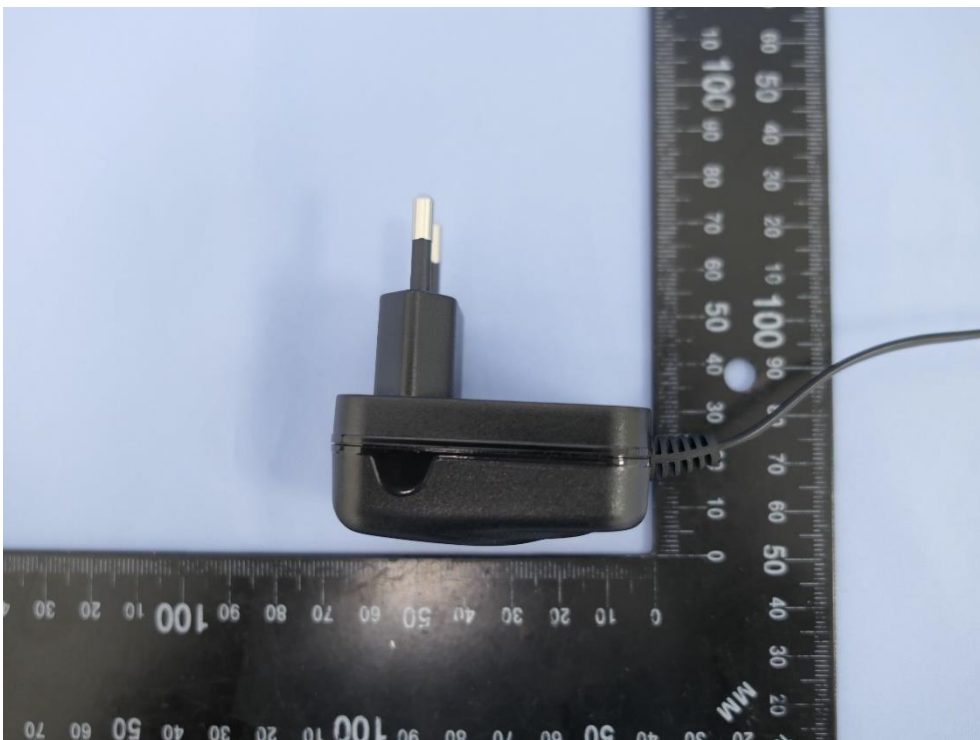

(16) Adapter Photo (MP06M-050100-AG)