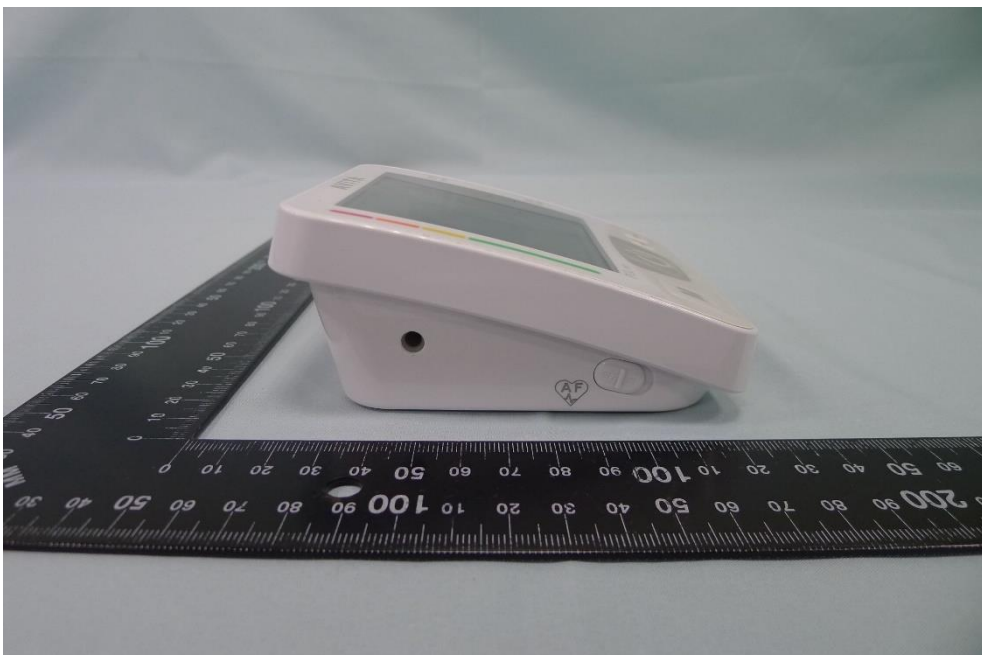

**Product: Arm Type Blood Pressure Monitor**

**Brand Name: AViTA**

**Model Number: BPM82B**

### External Photograph

(1) EUT Photo

(2) EUT Photo

(3) EUT Photo

(4) EUT Photo

(5) EUT Photo

(6) EUT Photo

(7) EUT Photo