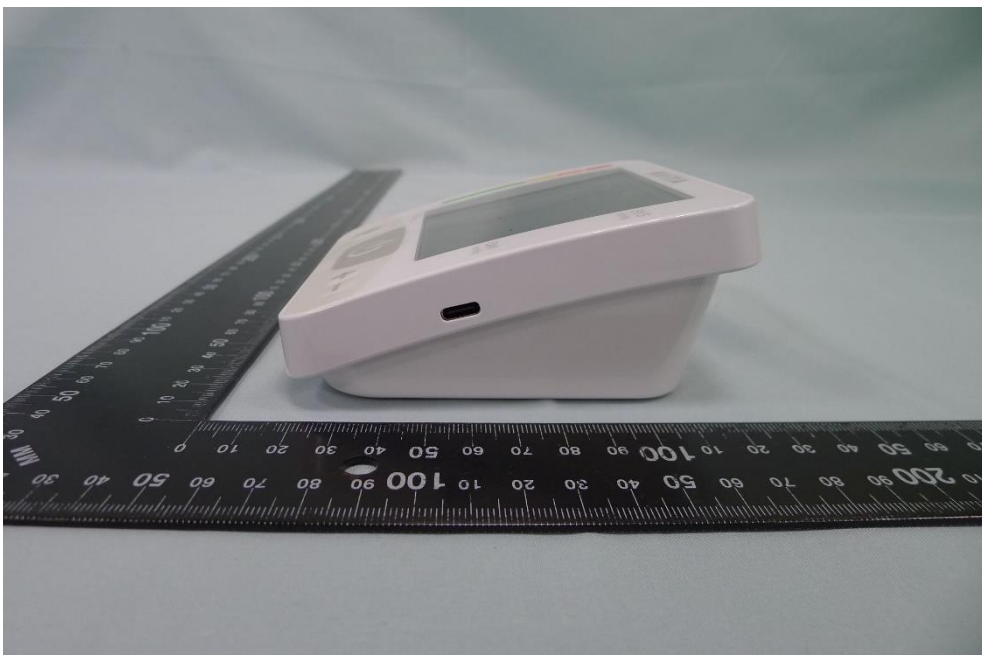

**Product: Arm Type Blood Pressure Monitor**

**Brand Name: AViTA**

**Model Number: BPM82B**

### External Photograph

(1) EUT Photo

(2) EUT Photo

(3) EUT Photo

(4) EUT Photo

(5) EUT Photo

(6) EUT Photo

(7) EUT Photo