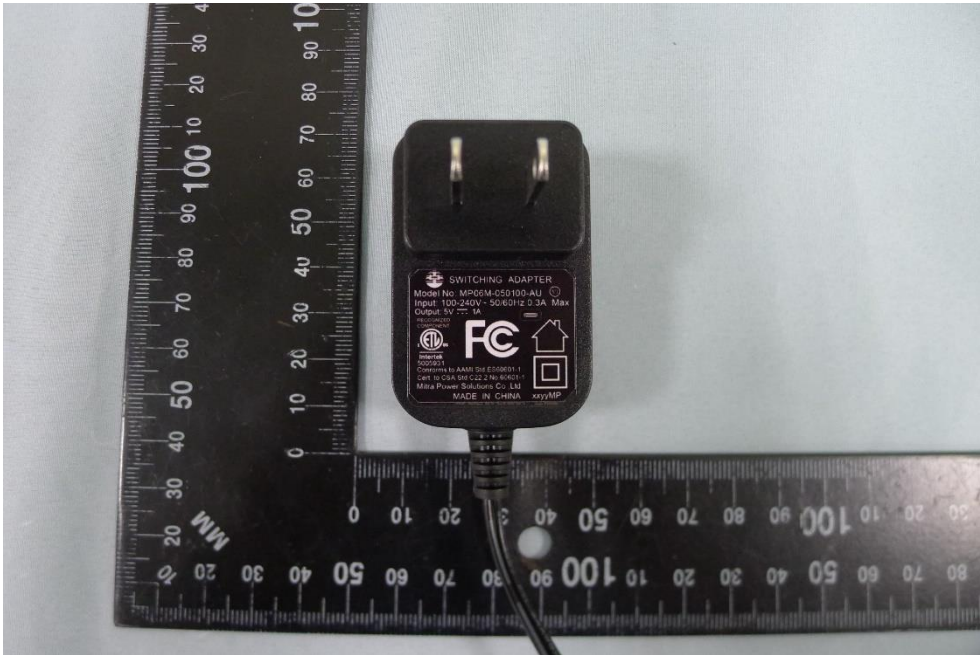

(9) Adapter Photo