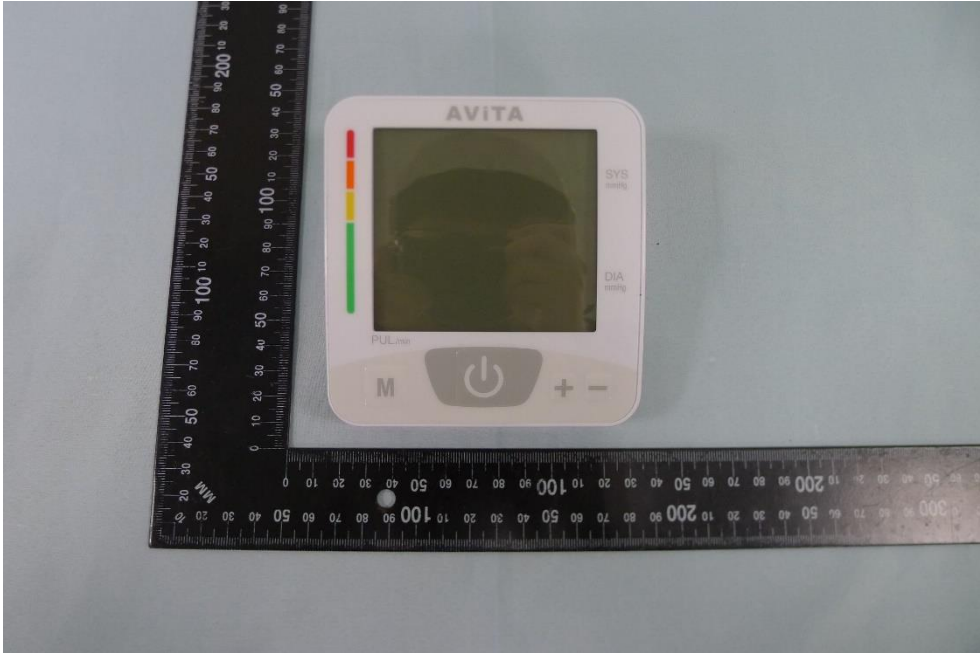

**Product: Arm Type Blood Pressure Monitor**

**Brand Name: AViTA**

**Model Number: BPM82B**

### External Photograph

(1) EUT Photo

(2) EUT Photo

(3) EUT Photo

(4) EUT Photo

(5) EUT Photo

(6) EUT Photo

(7) EUT Photo