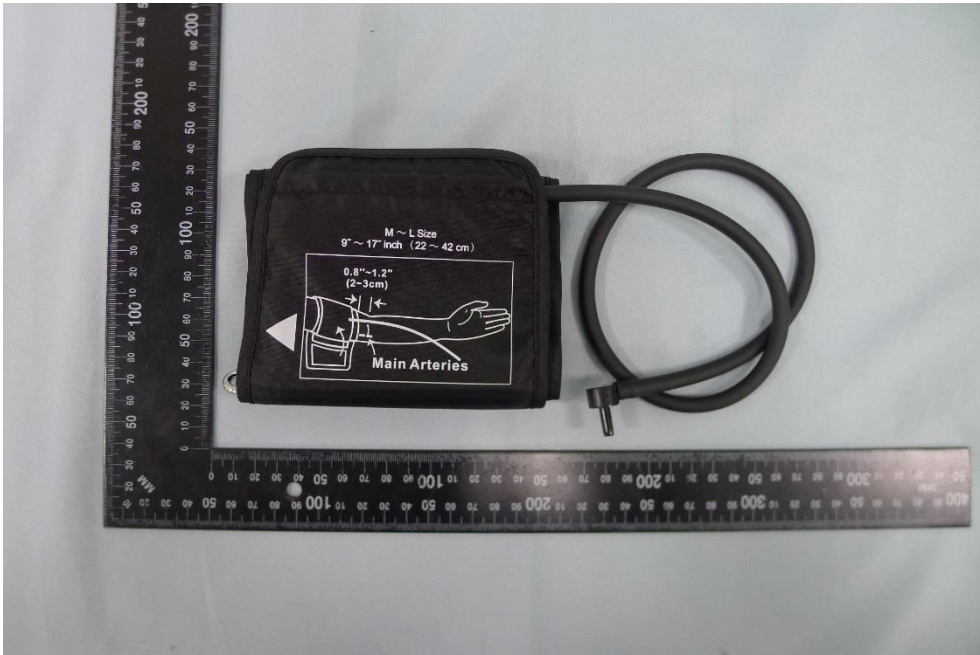

**Product: Arm Type Blood Pressure Monitor**

**Brand Name: AViTA**

**Model Number: BPM82B**

### External Photograph

(1) EUT Photo

(2) EUT Photo

(3) EUT Photo

(4) EUT Photo

(5) EUT Photo

(6) EUT Photo

(7) EUT Photo