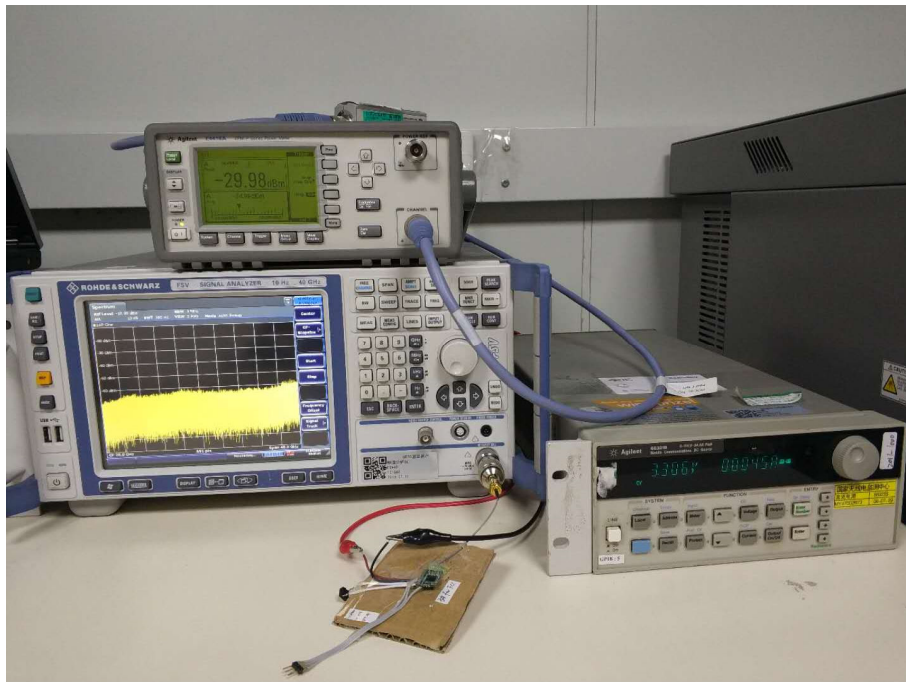

TEST SETUP

Spurious RF Conducted Emissions Test setup

Spurious Radiated Emissions Test setup (below 30MHz)

Spurious Radiated Emissions Test setup (30MHz~1GHz)

Spurious Radiated Emissions Test setup (1GHz~25GHz)

Conducted Emissions Test Setup (with charger)