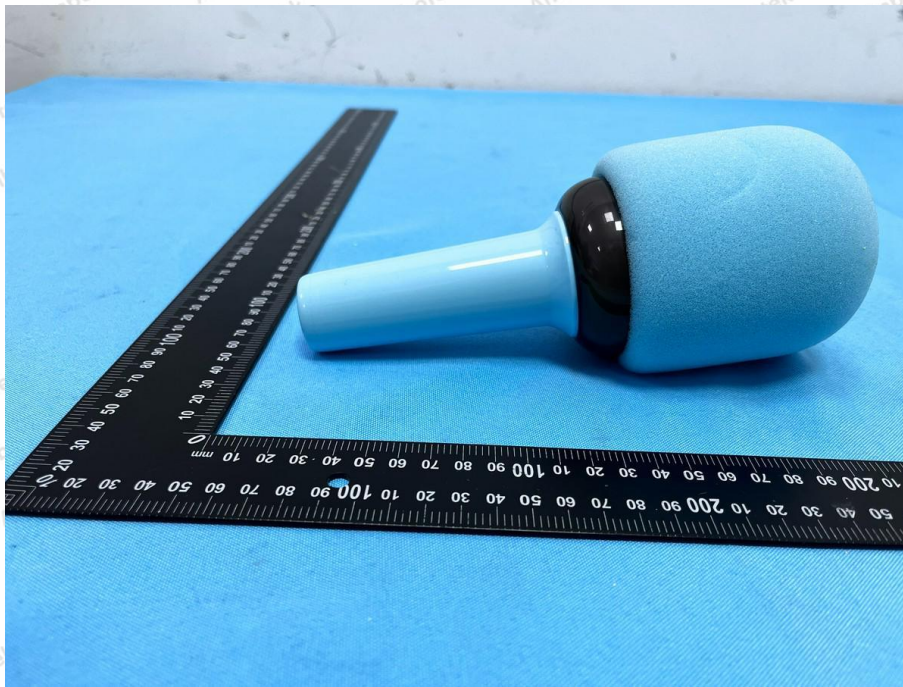

Appendix II -- External Photograph

Shenzhen Anbotek Compliance Laboratory Limited

Address: 1/F., Building D, Sogood Science and Technology Park, Sanwei Community, Hangcheng Street, Bao'an District, Shenzhen, Guangdong, China.
Tel: (86) 0755-26066440 Fax: (86) 0755-26014772 Email: service@anbotek.com