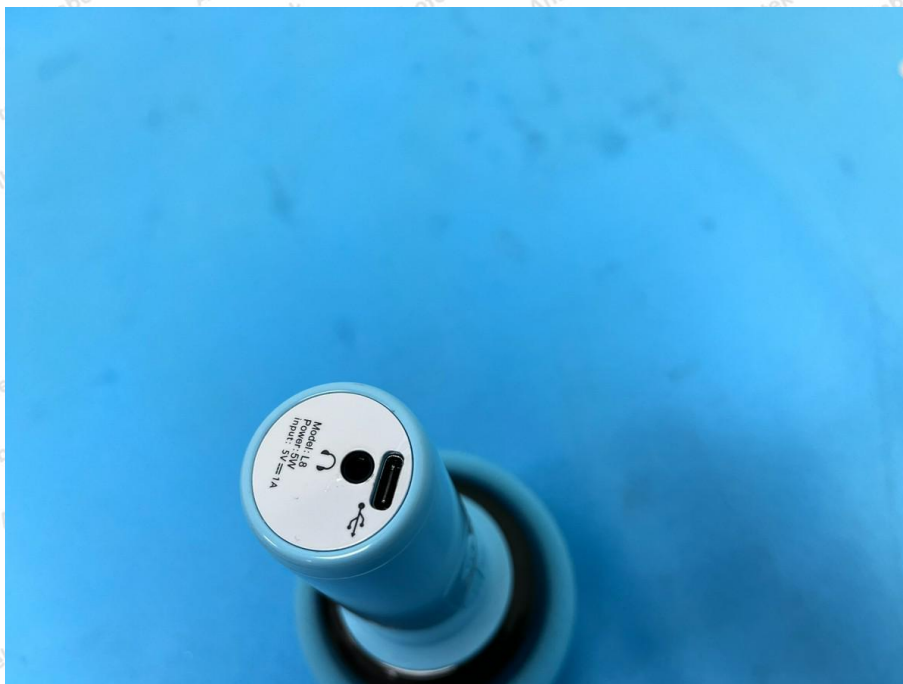

Shenzhen Anbotek Compliance Laboratory Limited

Address: 1/F., Building D, Sogood Science and Technology Park, Sanwei Community, Hangcheng Street, Bao'an District, Shenzhen, Guangdong, China.
Tel: (86) 0755-26066440 Fax: (86) 0755-26014772 Email: service@anbotek.com

Hotline

400-003-0500

www.anbotek.com.cn

安博
检测