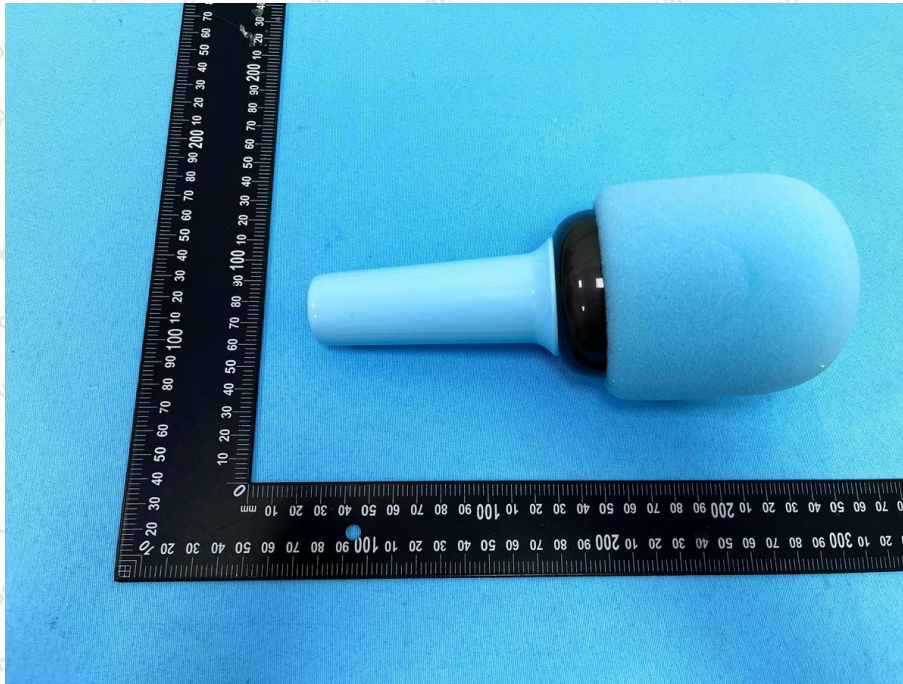

Appendix II -- External Photograph

Shenzhen Anbotek Compliance Laboratory Limited

Address: 1/F., Building D, Sogood Science and Technology Park, Sanwei Community, Hangcheng Street, Bao'an District, Shenzhen, Guangdong, China.
Tel: (86) 0755-26066440 Fax: (86) 0755-26014772 Email: service@anbotek.com