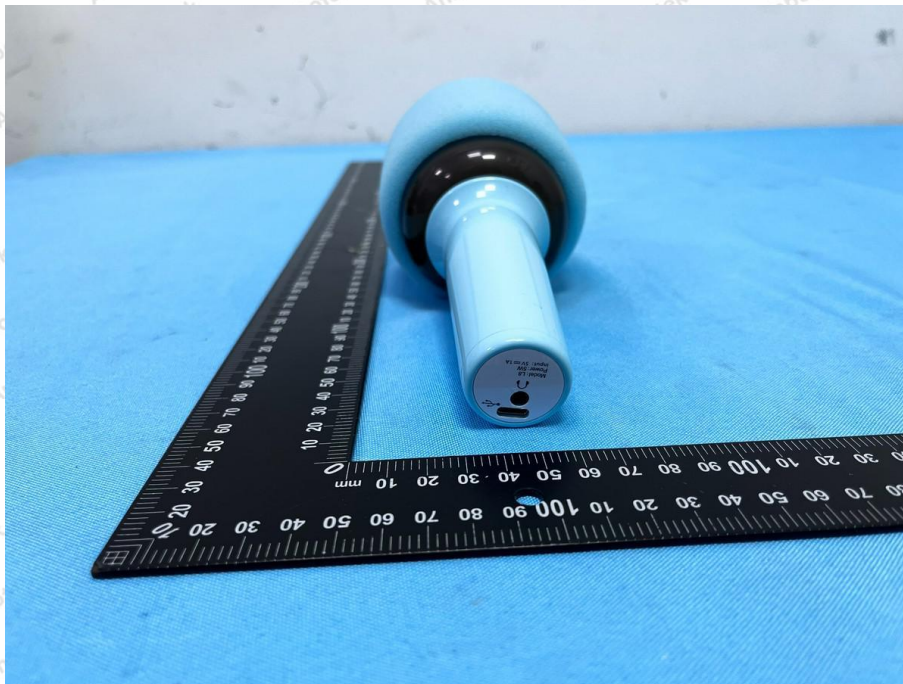

Shenzhen Anbotek Compliance Laboratory Limited

Address: 1/F., Building D, Sogood Science and Technology Park, Sanwei Community, Hangcheng Street, Bao'an District, Shenzhen, Guangdong, China.
Tel: (86) 0755-26066440 Fax: (86) 0755-26014772 Email: service@anbotek.com

Hotline

400-003-0500

www.anbotek.com.cn

安博
检测