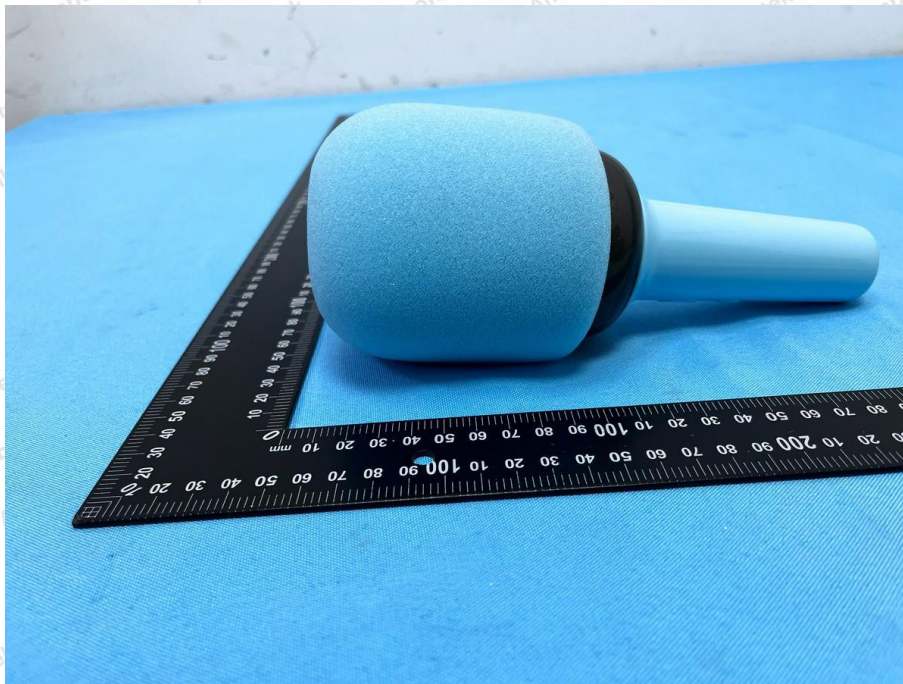

Shenzhen Anbotek Compliance Laboratory Limited

Address: 1/F., Building D, Sogood Science and Technology Park, Sanwei Community, Hangcheng Street, Bao'an District, Shenzhen, Guangdong, China.
Tel: (86) 0755-26066440 Fax: (86) 0755-26014772 Email: service@anbotek.com

Hotline

400-003-0500

www.anbotek.com.cn