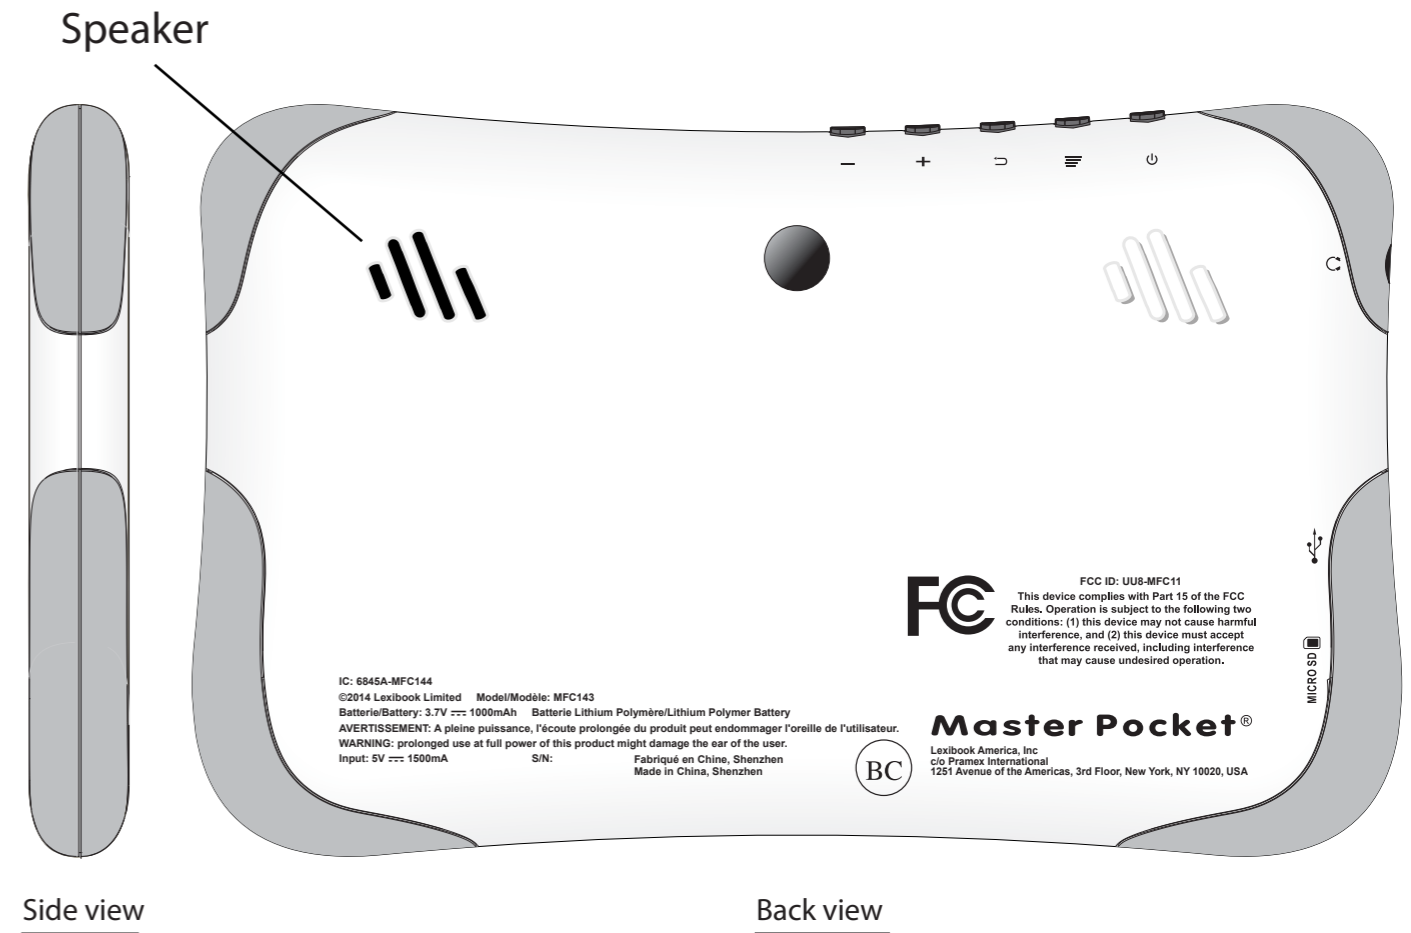

- Pantone cool grey 5C
- White
- Pantone Process Black C

Design code: 194