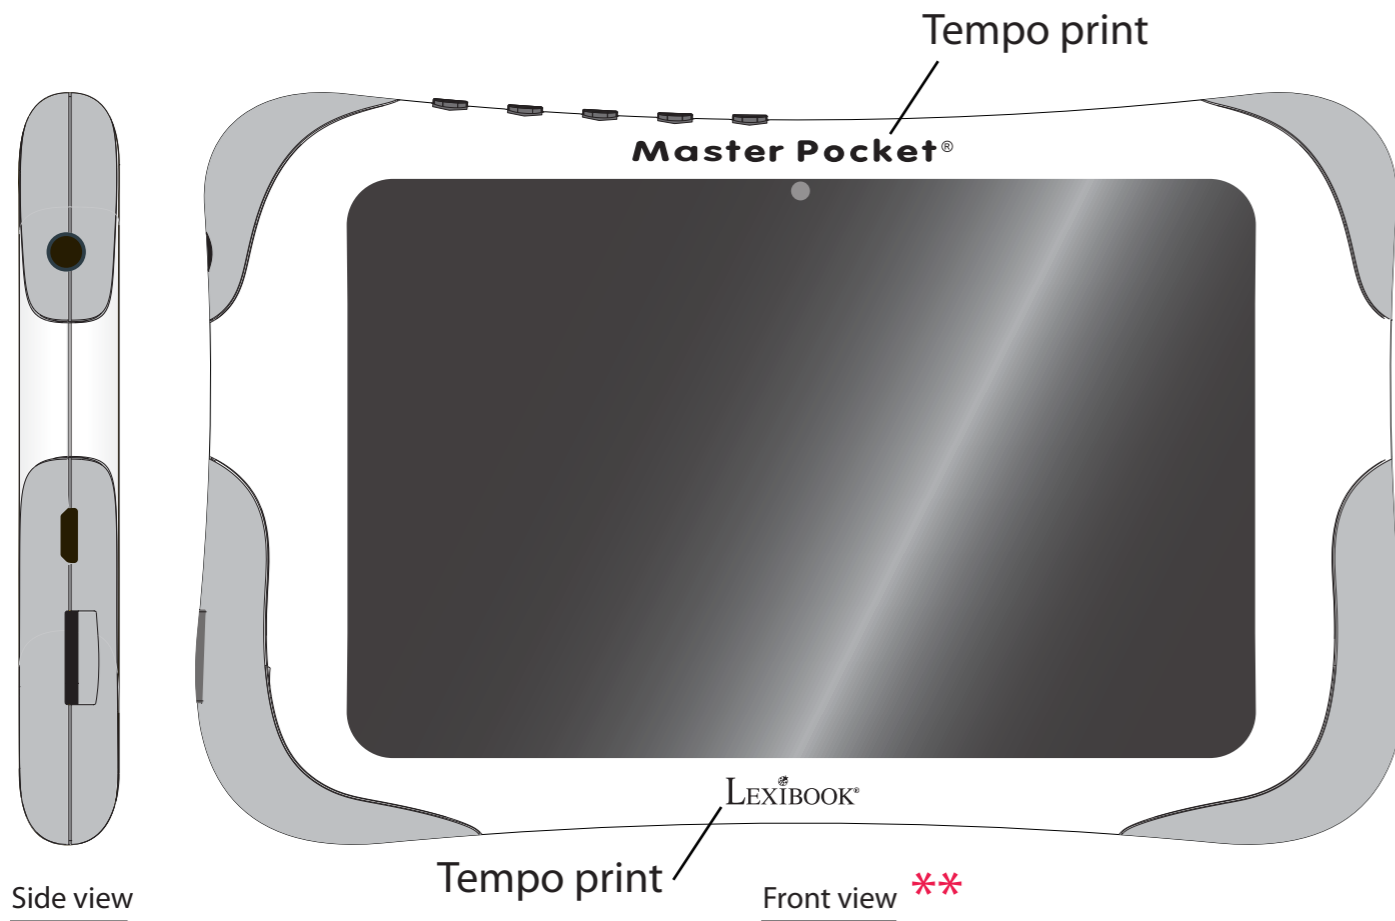

- Pantone cool grey 5C
- White
- Pantone Process Black C

Design code: 194