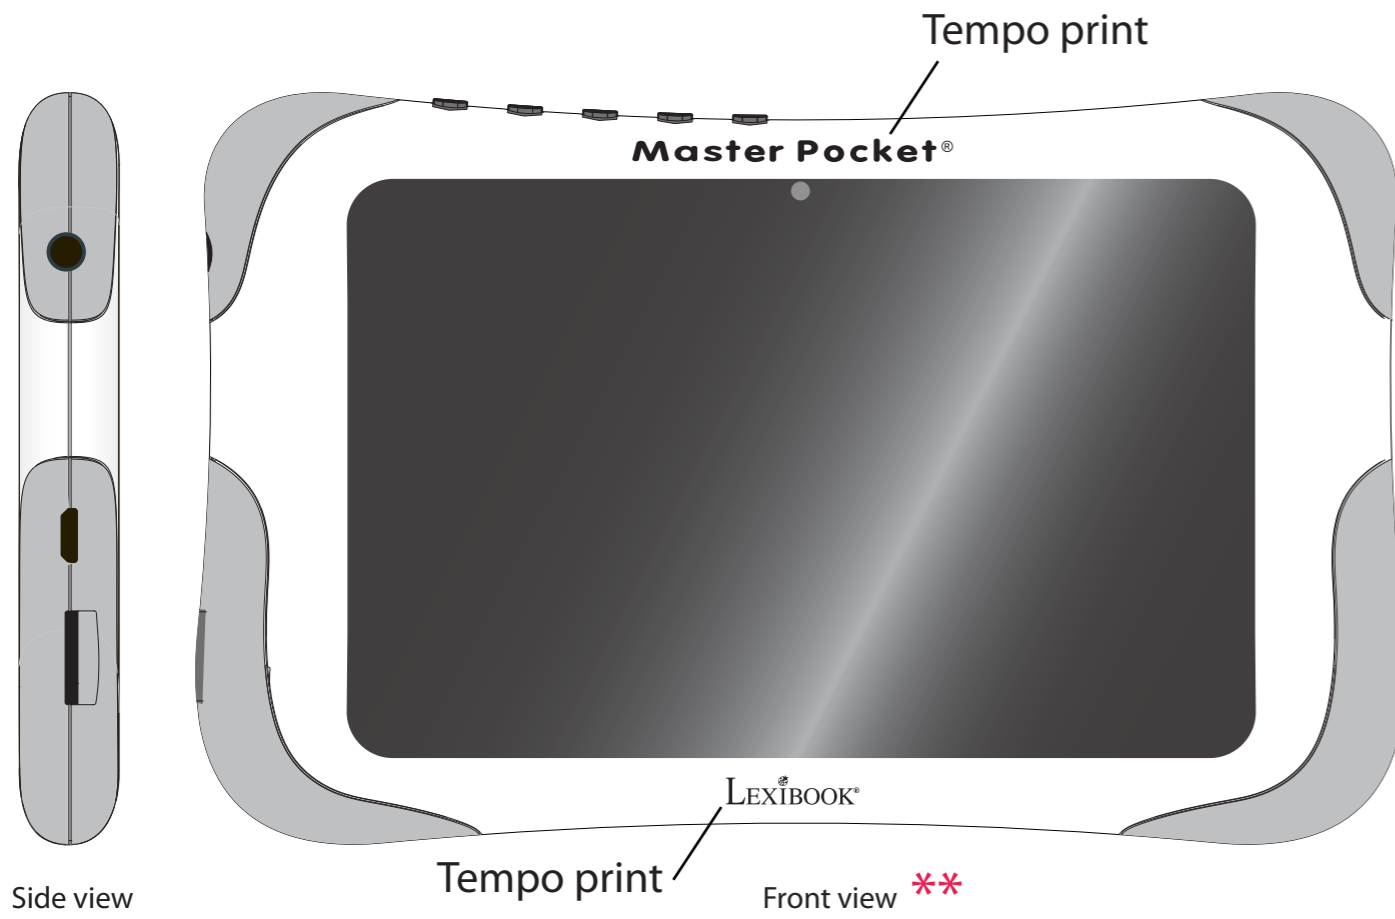

- Pantone cool grey 5C
- White
- Pantone Process Black C

Design code: 194