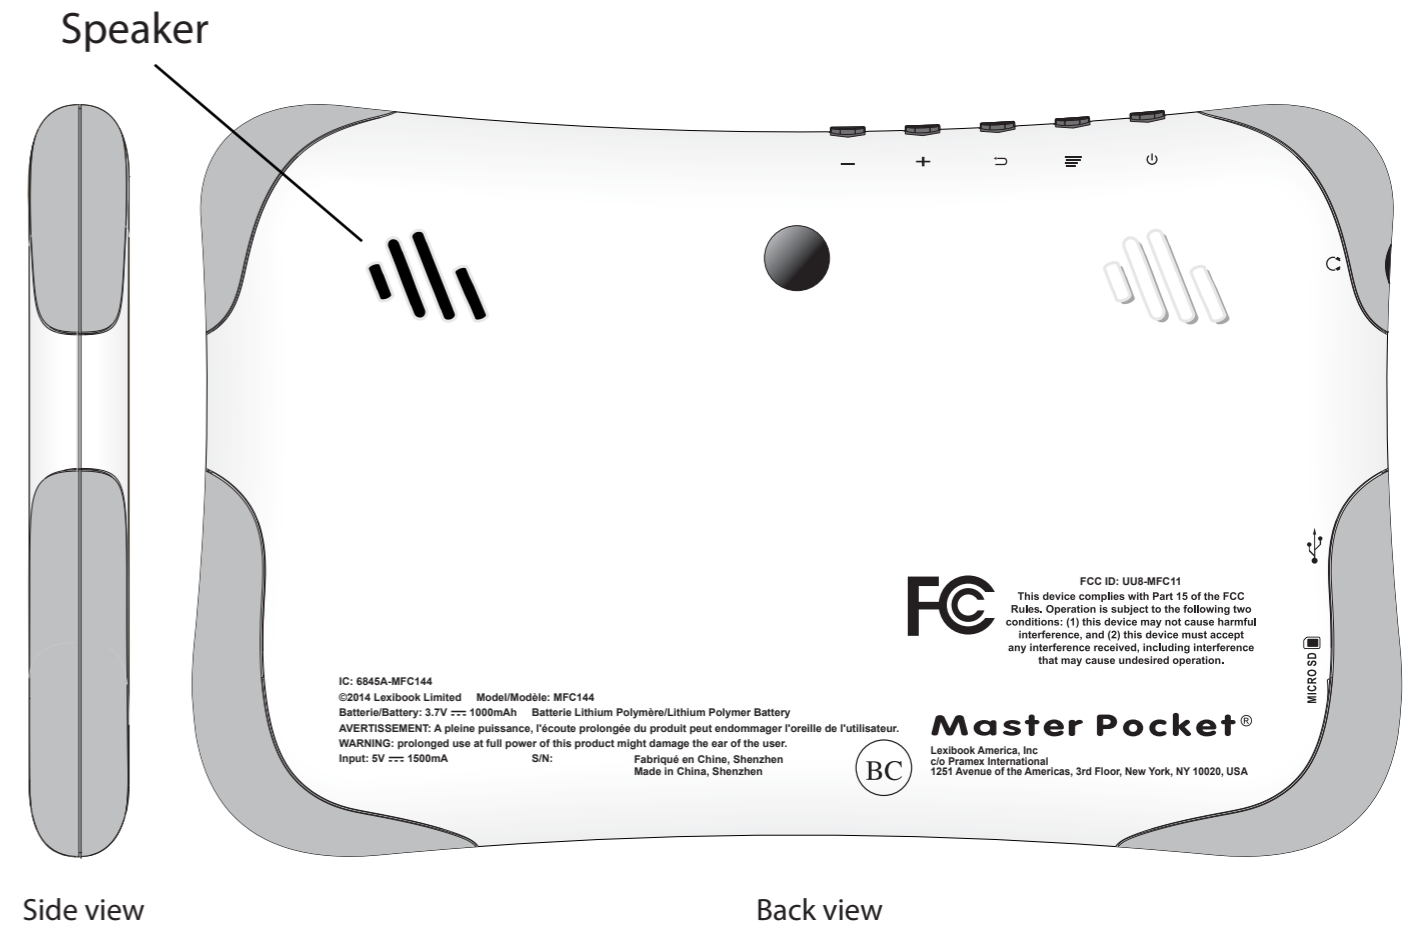

- Pantone cool grey 5C
- White
- Pantone Process Black C

Design code: 194