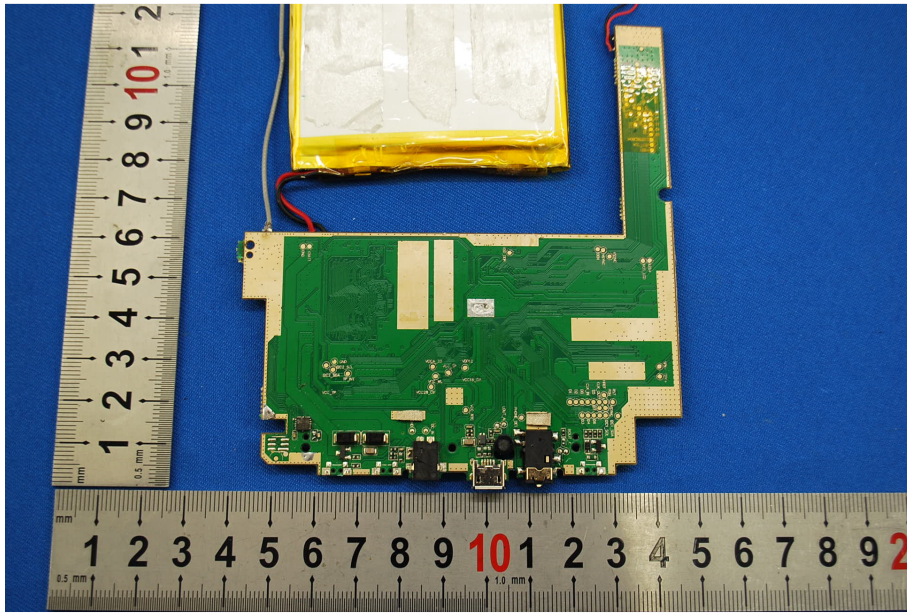

1 Photographs - EUT Constructional Details

Test model No.: MFC155

Adapter: