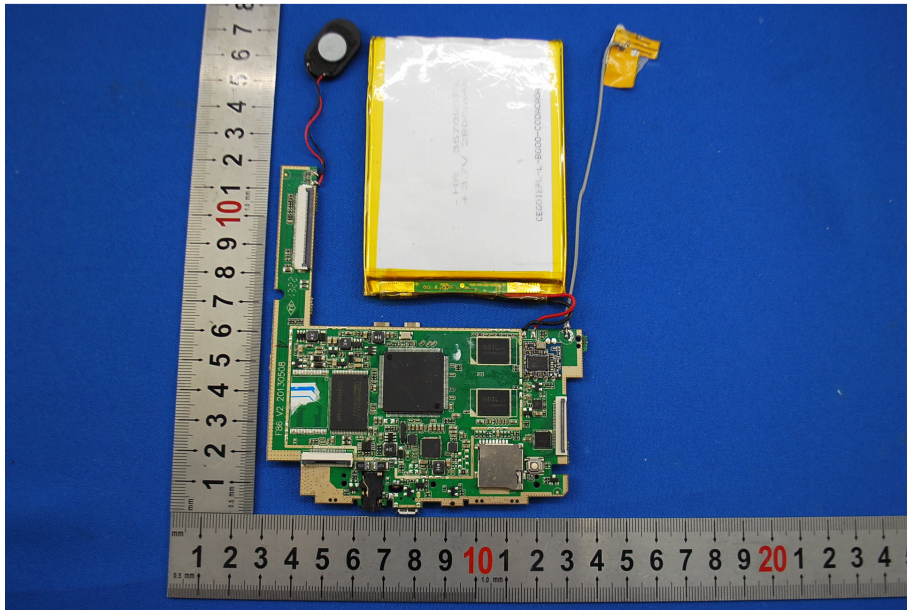

1 Photographs - EUT Constructional Details

Test model No.: MFC155

Adapter: