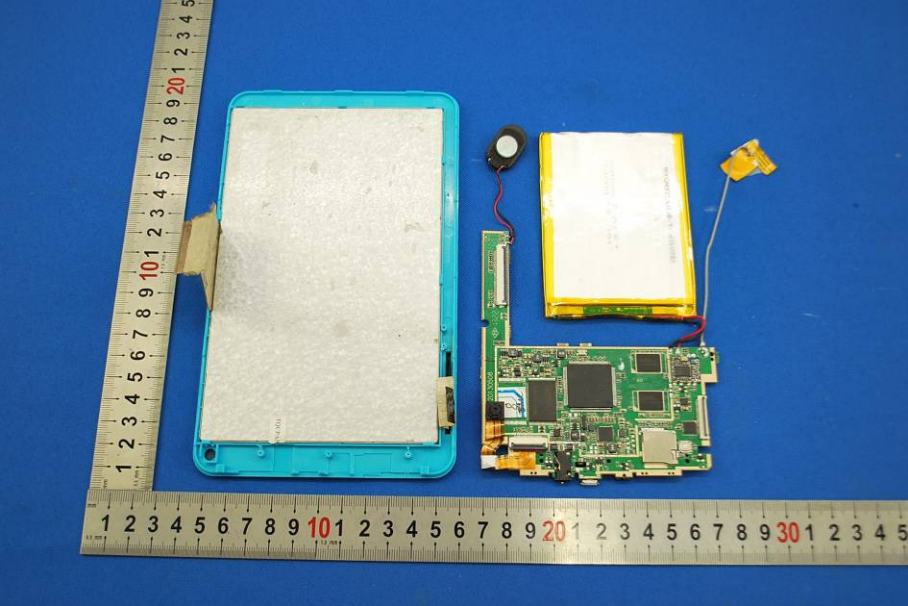

1 Photographs - EUT Constructional Details

Test model No.: MFC155

Adapter: