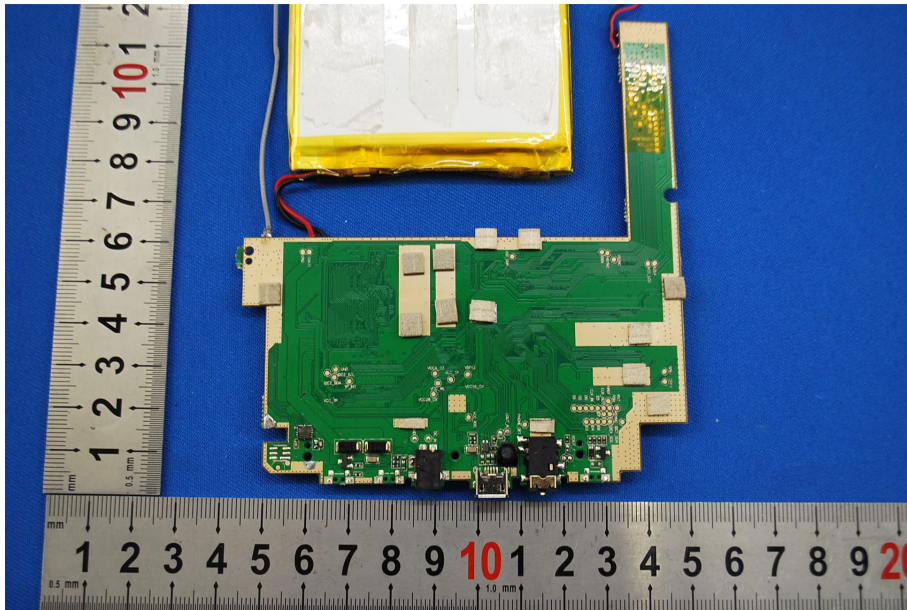

1 Photographs - EUT Constructional Details

Test model No.: MFC155

Adapter: