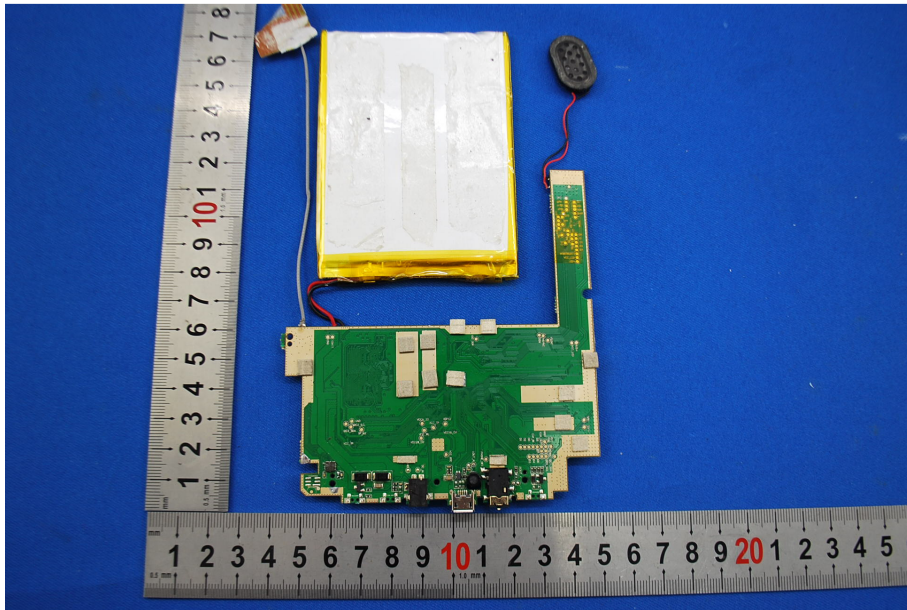

1 Photographs - EUT Constructional Details

Test model No.: MFC155

Adapter: