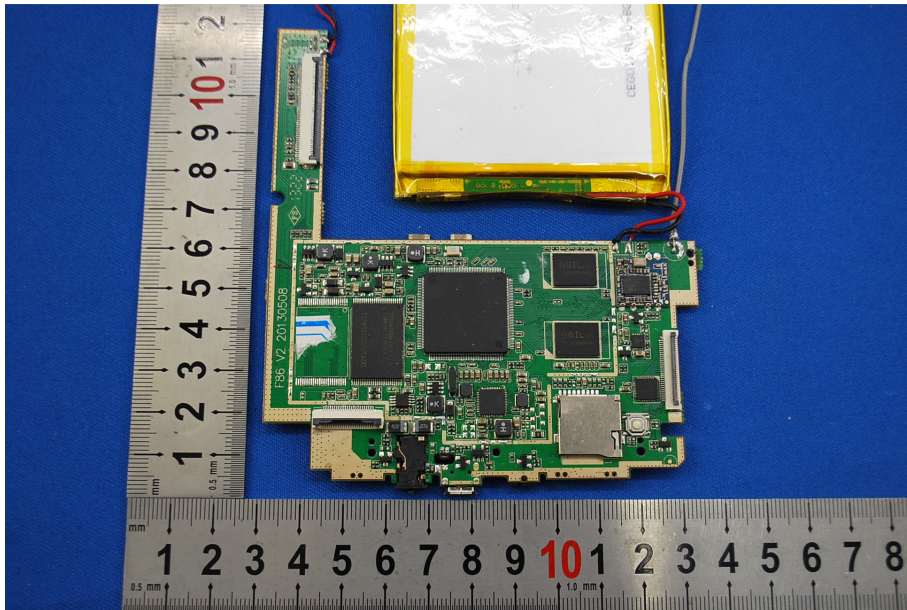

1 Photographs - EUT Constructional Details

Test model No.: MFC155

Adapter: