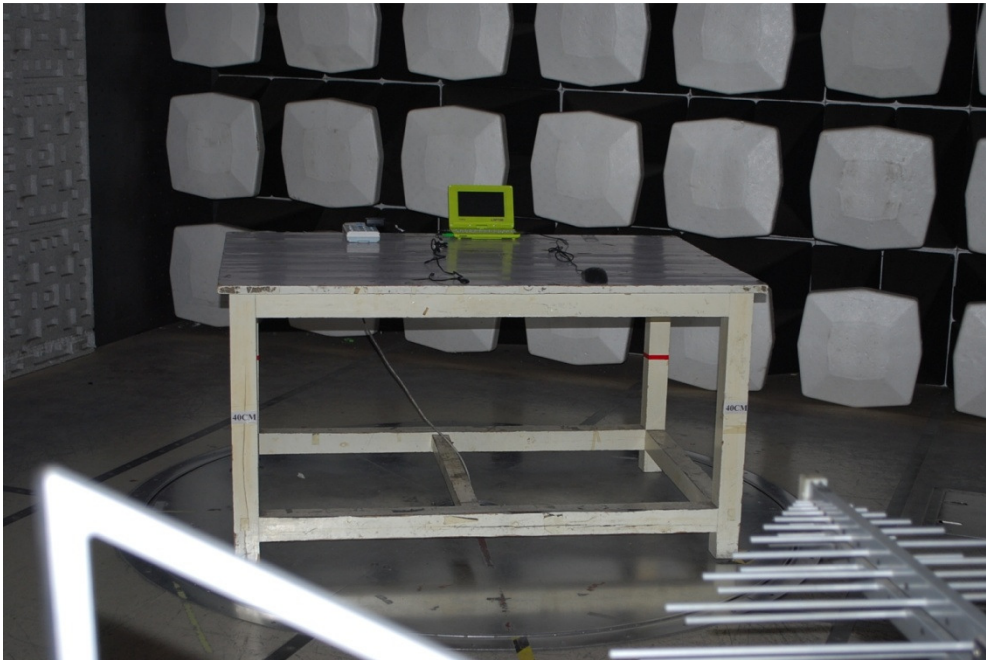

1 Photographs - EUT Test Setup (Test Model No.: MFC140)

1.1 Radiated Spurious Emission

1.2 Conducted Emission