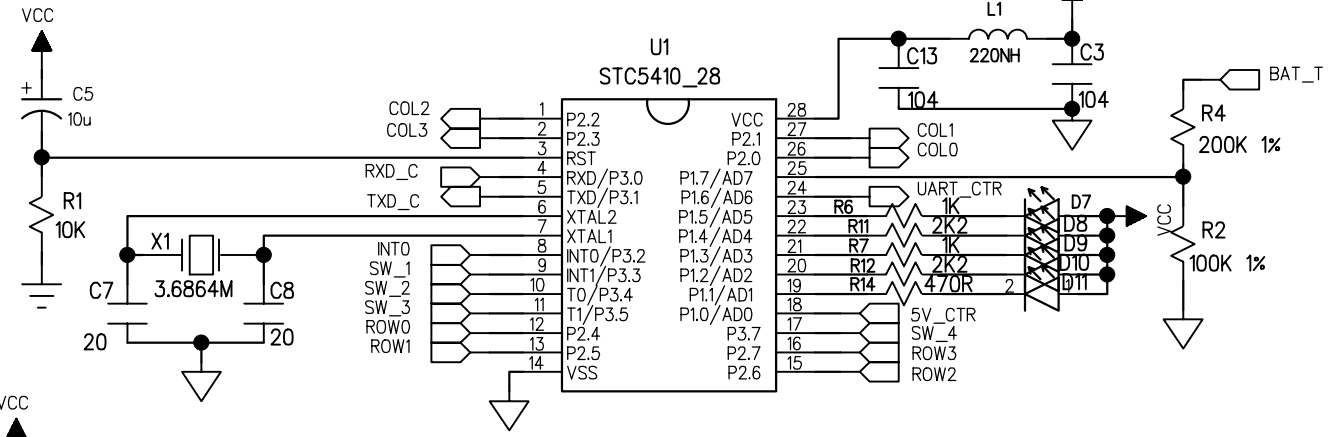

FC401-1

Title: FC401-1		Friendcom	
Size: Number:	T201/BL-A002	Sheet 1 of 1	Rev 1.0
B	Filename: FC-201/BL2305C.SCH		
Date:	2002/04/16	Draw by:	
Check:		Approved:	

FC401-1

Antenna:
453.325~468.000MHz

Title		FC401-1	
Size	Number	Sheet	Revision
A4		2	Version 3.0
Date:	2-26-2007	Sheet of	
File:	C:\Documents and Settings\Administrator\My Documents\FC401-1.DOC	Drawn By:	JPC-01-1106

SHENZHEN FRIENDCOM TELECOM CO.,LTD

DESIGN: YU JING WEN

MODEL: FC401-1

CHECK:

VER: V1.4

APPROVED:

FILES: FC401-1

DATE: 2007 / 02 / 27

DRAW NO: