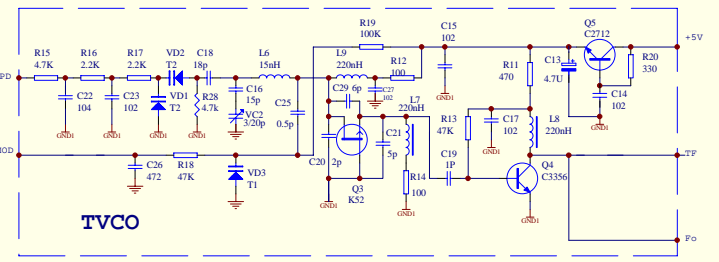

FC401-1

Title: FC401-1		Friendcom	
Size: Number:	T201/BL-A002	Sheet 1 of 1	Rev 1.0
B	Filename: FC-201/BL2305C.SCH		
Date:	2002/04/16	Draw by:	
Check:		Approved:	

FC401-1

Antenna:
453.325~468.000MHz

Title		FC401-1	
Size	Number	Sheet	Revision
A4		2	Version 3.0
Date:	2-26-2007	Sheet of	
File:	C:\Documents and Settings\Administrator\My Documents\FC401-1.DOC	Drawn By:	JPC-01-1106

SHENZHEN FRIENDCOM TELECOM CO.,LTD

DESIGN: YU JING WEN

MODEL: FC401-1

CHECK:

VER: V1.4

APPROVED:

FILES: FC401-1

DATE: 2007 / 02 / 27