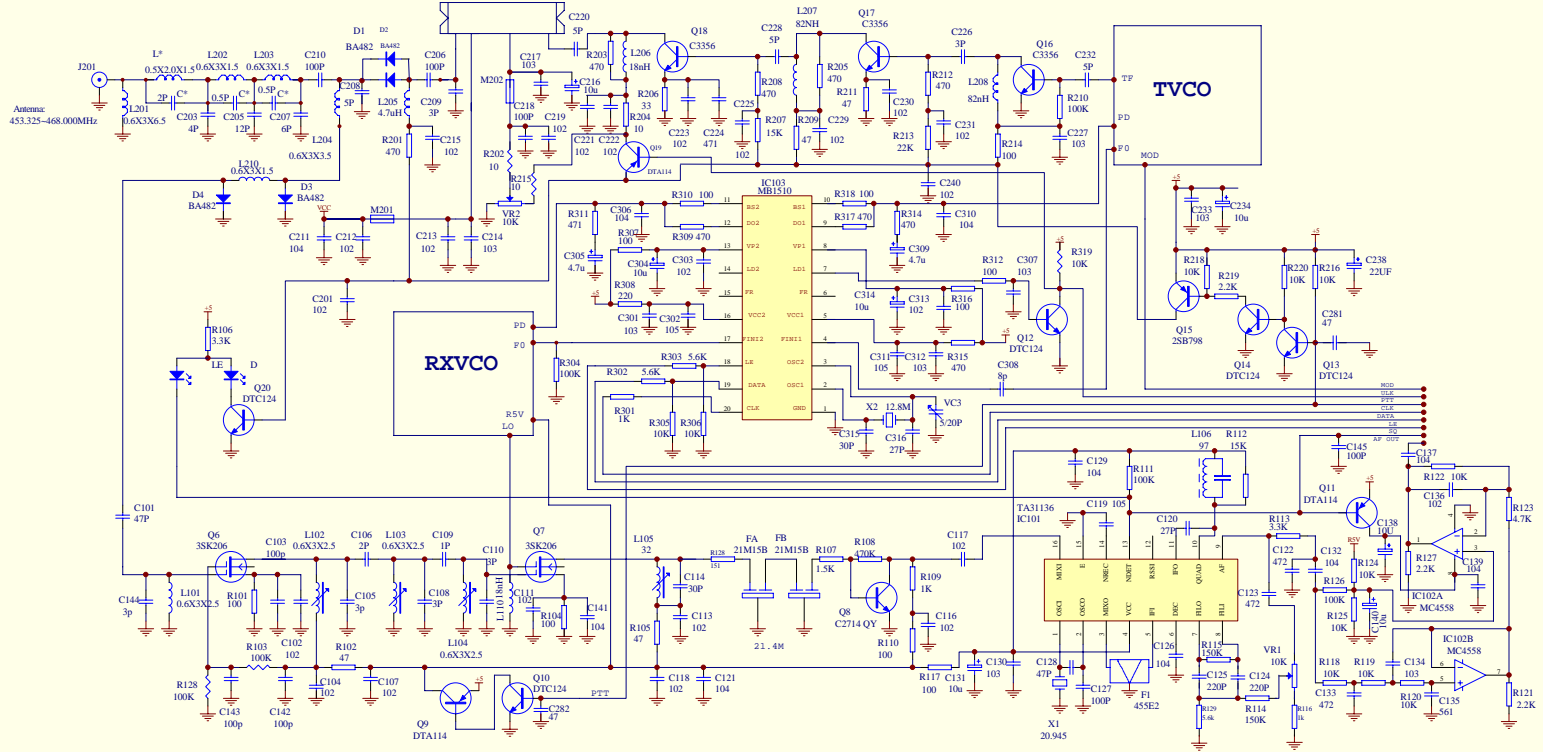

FC401-1

Title: FC401-1		Friendcom	
Size: Number:	T201/BL-A002	Sheet 1 of 1	Rev 1.0
B	Filename: FC-201/BL2305C.SCH		
Date:	2002/04/16	Draw by:	
Check:		Approved:	

FC401-1

Antenna:
453.325~468.000MHz

Title		FC401-1	
Size	Number	Sheet	Revision
A4		2	Version 3.0
Date:	2-26-2007	Sheet of	
File:	C:\Documents and Settings\Administrator\My Documents\FC401-1.DOC	Drawn By:	JPC-01-1106

SHENZHEN FRIENDCOM TELECOM CO.,LTD

DESIGN: YU JING WEN

MODEL: FC401-1

CHECK:

VER: V1.4

APPROVED:

FILES: FC401-1

DATE: 2007 / 02 / 27

DRAW NO: