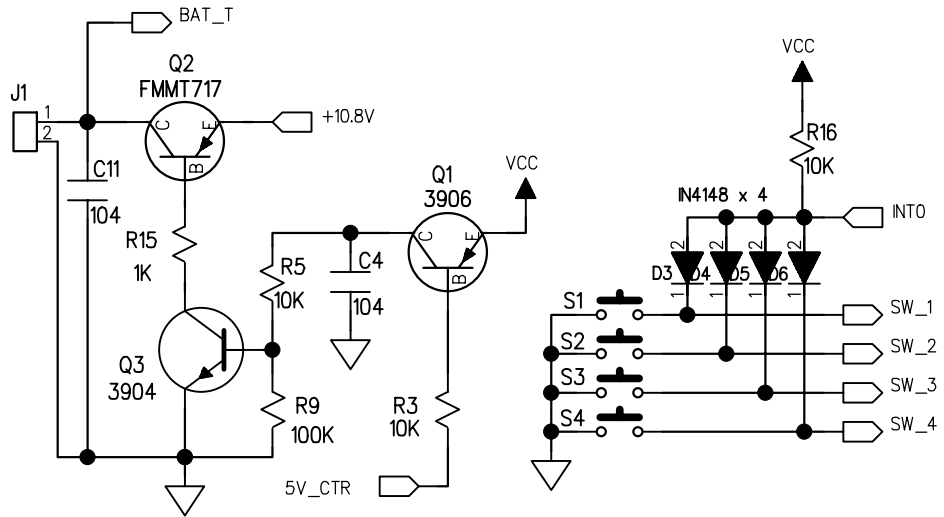

FC401-1

Title: FC401-1		Friendcom	
Size: Number:	T201/BL-A002	Sheet 1 of 1	Rev 1.0
B	Filename: FC-201/BL2305C.SCH		
Date:	2002/04/16	Draw by:	
Check:		Approved:	

FC401-1

Antenna:
453.325~468.000MHz

Title		FC401-1	
Size	Number	Sheet	Revision
A4		2	Version 3.0
Date:	2-26-2007	Sheet of	
File:	C:\Documents and Settings\Administrator\My Documents\FC401-1.DOC	Drawn By:	JPC-01-1106

SHENZHEN FRIENDCOM TELECOM CO.,LTD

DESIGN: YU JING WEN

MODEL: FC401-1

CHECK:

VER: V1.4

APPROVED:

FILES: FC401-1

DATE: 2007 / 02 / 27

DRAW NO: