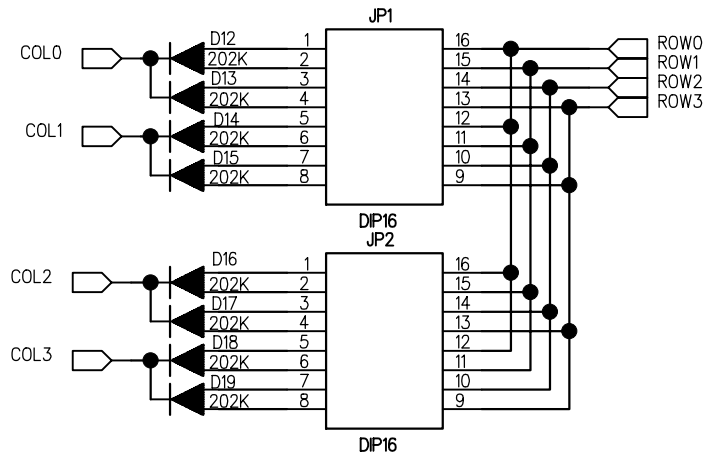

FC401-1

Title: FC401-1		Friendcom	
Size: Number:	T201/BL-A002	Sheet 1 of 1	Rev 1.0
B	Filename: FC-201/BL2305C.SCH		
Date:	2002/04/16	Draw by:	
Check:		Approved:	

FC401-1

Antenna:
453.325~468.000MHz

Title		FC401-1	
Size	Number	Sheet	Revision
A4		2	Version 3.0
Date:	2-26-2007	Sheet of	
File:	C:\Documents and Settings\Administrator\My Documents\FC401-1.DOC	Drawn By:	JPC-01-1106

SHENZHEN FRIENDCOM TELECOM CO.,LTD

DESIGN: YU JING WEN

MODEL: FC401-1

CHECK:

VER: V1.4

APPROVED:

FILES: FC401-1

DATE: 2007 / 02 / 27

DRAW NO: