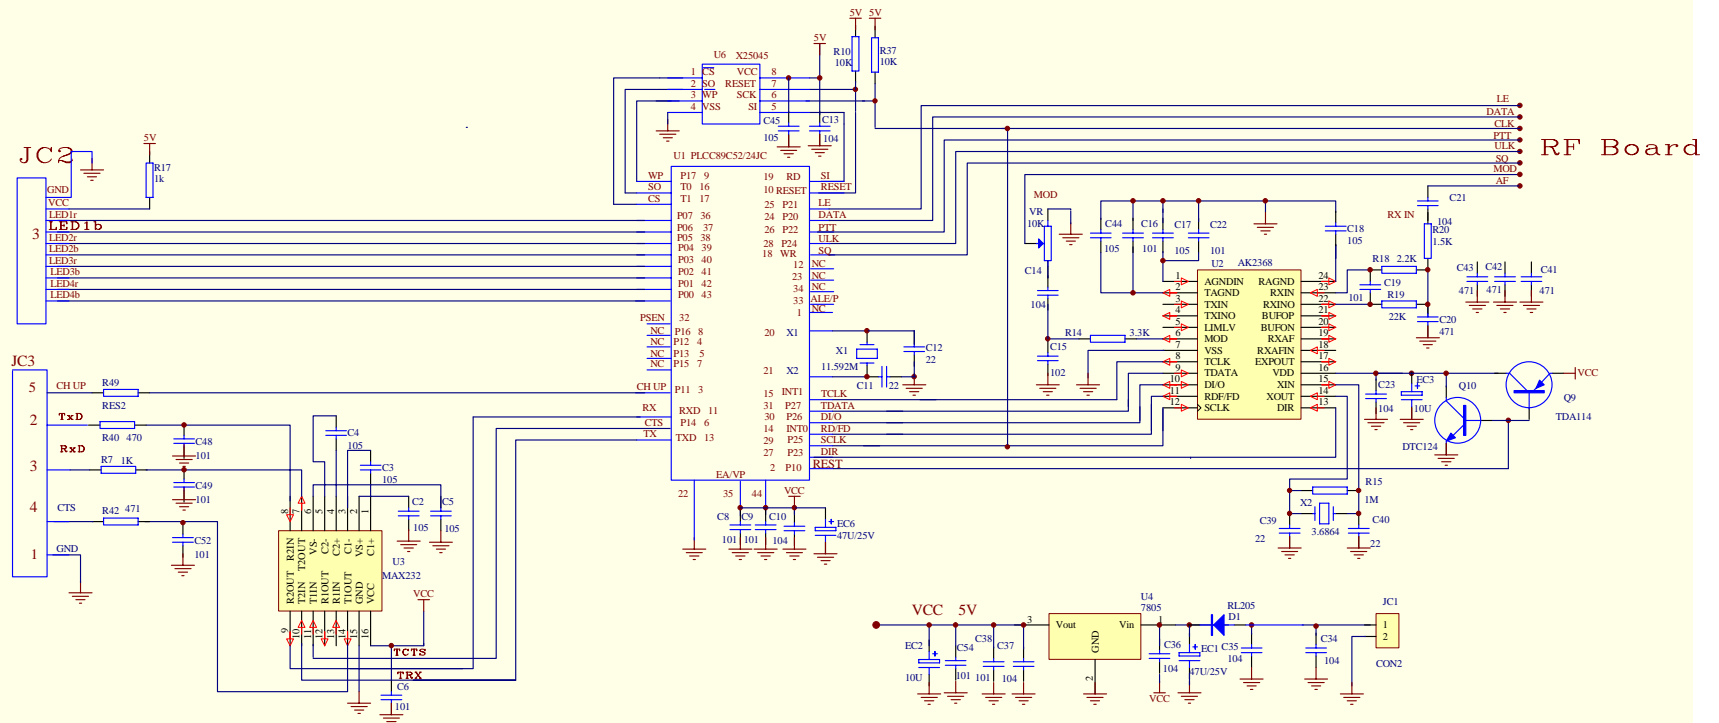

FC401-1

Title: FC401-1		Friendcom	
Size: Number:	T201/BL-A002	Sheet 1 of 1	Rev 1.0
B	Filename: FC-201/BL2305C.SCH		
Date:	2002/04/16	Draw by:	
Check:		Approved:	

FC401-1

Antenna:
453.325~468.000MHz

Title		FC401-1	
Size	Number	Sheet	Revision
A4		2	Version 3.0
Date:	2-26-2007	Sheet of	
File:	C:\Documents and Settings\Administrator\My Documents\FC401-1.DOC	Drawn By:	JPC-01-1106

SHENZHEN FRIENDCOM TELECOM CO.,LTD

DESIGN: YU JING WEN

MODEL: FC401-1

CHECK:

VER: V1.4

APPROVED:

FILES: FC401-1

DATE: 2007 / 02 / 27

DRAW NO: