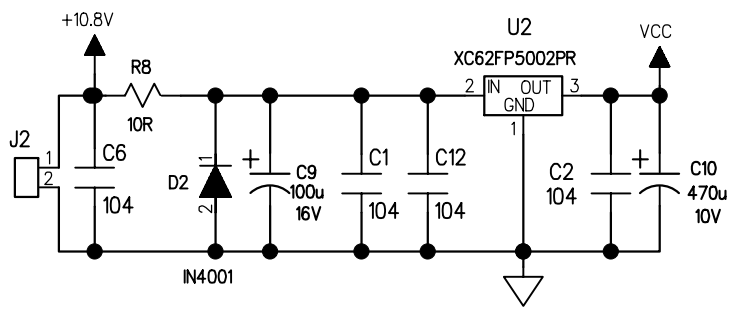

FC401-1

Title: FC401-1		Friendcom	
Size: Number:	T201/BL-A002	Sheet 1 of 1	Rev 1.0
B	Filename: FC-201/BL2305C.SCH		
Date:	2002/04/16	Draw by:	
Check:		Approved:	

FC401-1

Antenna:
453.325~468.000MHz

Title		FC401-1	
Size	Number	Sheet	Revision
A4		2	Version 3.0
Date:	2-26-2007	Sheet of	
File:	C:\Documents and Settings\Administrator\My Documents\FC401-1.DOC	Drawn By:	JPC-01-1106

SHENZHEN FRIENDCOM TELECOM CO.,LTD

DESIGN: YU JING WEN

MODEL: FC401-1

CHECK:

VER: V1.4

APPROVED:

FILES: FC401-1

DATE: 2007 / 02 / 27