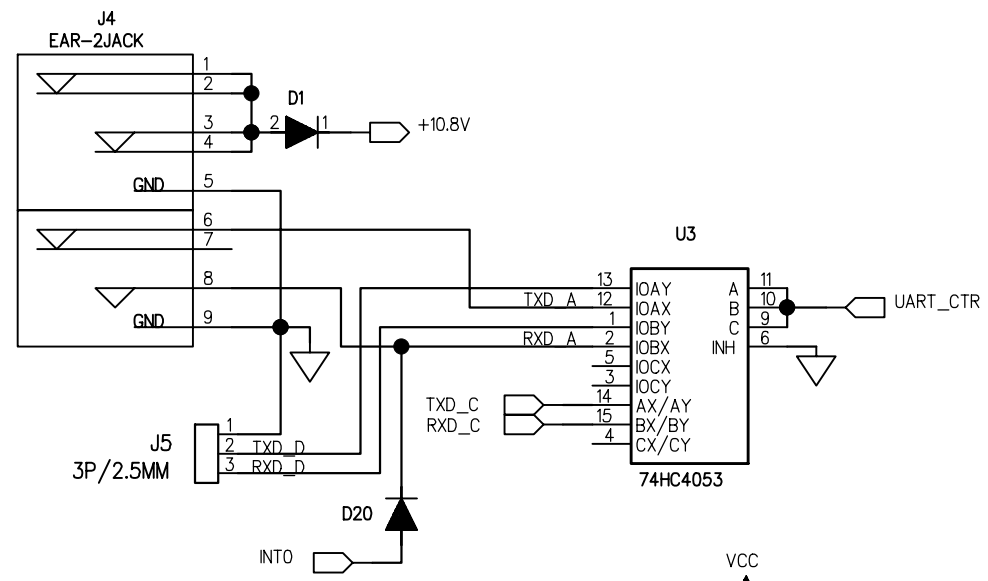

FC401-1

Title: FC401-1		Friendcom	
Size: Number:	T201/BL-A002	Sheet 1 of 1	Rev 1.0
B	Filename: FC-201/BL2305C.SCH		
Date:	2002/04/16	Draw by:	
Check:		Approved:	

FC401-1

Antenna:
453.325~468.000MHz

Title		FC401-1	
Size	Number	Sheet	Revision
A4		2	Version 3.0
Date:	2-26-2007	Sheet of	
File:	C:\Documents and Settings\Administrator\My Documents\FC401-1.DOC	Drawn By:	JPC-01-1106

SHENZHEN FRIENDCOM TELECOM CO.,LTD

DESIGN: YU JING WEN

MODEL: FC401-1

CHECK:

VER: V1.4

APPROVED:

FILES: FC401-1

DATE: 2007 / 02 / 27

DRAW NO: