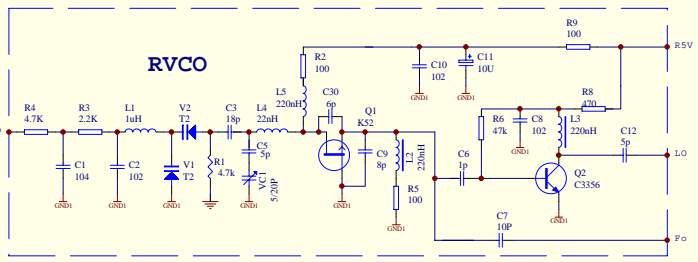

FC401-1

Title: FC401-1		Friendcom	
Size: Number:	T201/BL-A002	Sheet 1 of 1	Rev 1.0
B	Filename: FC-201/BL2305C.SCH		
Date:	2002/04/16	Draw by:	
Check:		Approved:	

FC401-1

Antenna:
453.325~468.000MHz

Title		FC401-1	
Size	Number	Sheet	Revision
A4		2	Version 3.0
Date:	2-26-2007	Sheet of	
File:	C:\Documents and Settings\Administrator\My Documents\FC401-1.DOC	Drawn By:	JPC-01-1106

SHENZHEN FRIENDCOM TELECOM CO.,LTD

DESIGN: YU JING WEN

MODEL: FC401-1

CHECK:

VER: V1.4

APPROVED:

FILES: FC401-1

DATE: 2007 / 02 / 27