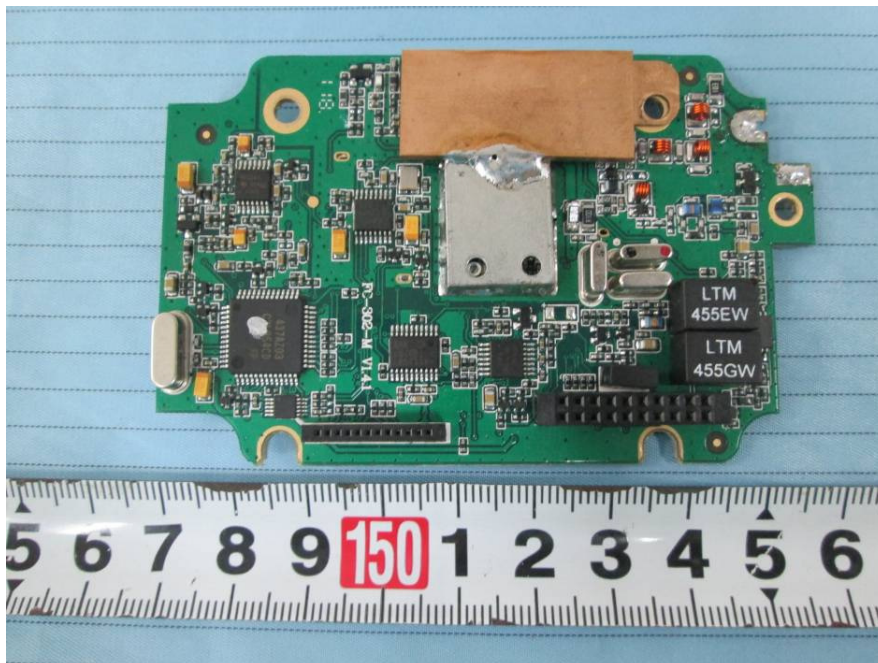

EXHIBIT C - EUT INTERNAL PHOTOGRAPHS

EUT –Cover off View 1

EUT –Cover off View 2

EUT –Cover off View 3

EUT – FC-302-4FSK Board Top View

EUT – FC-302-4FSK Board Bottom View

EUT – FC-302-M V1.4.1 Board Top View

EUT – FC-302-M V1.4.1 Board Top Shielding Off View

EUT – FC-302-M V1.4.1 Board Bottom View

EUT – FC-302-M V1.4.1 Board Bottom Shielding Off View

EUT – FC-302-PWR V1.1 Board Top View

EUT – FC-302-PWR V1.1 Board Top Shielding Off View

EUT – FC-302-PWR V1.1 Board Bottom View