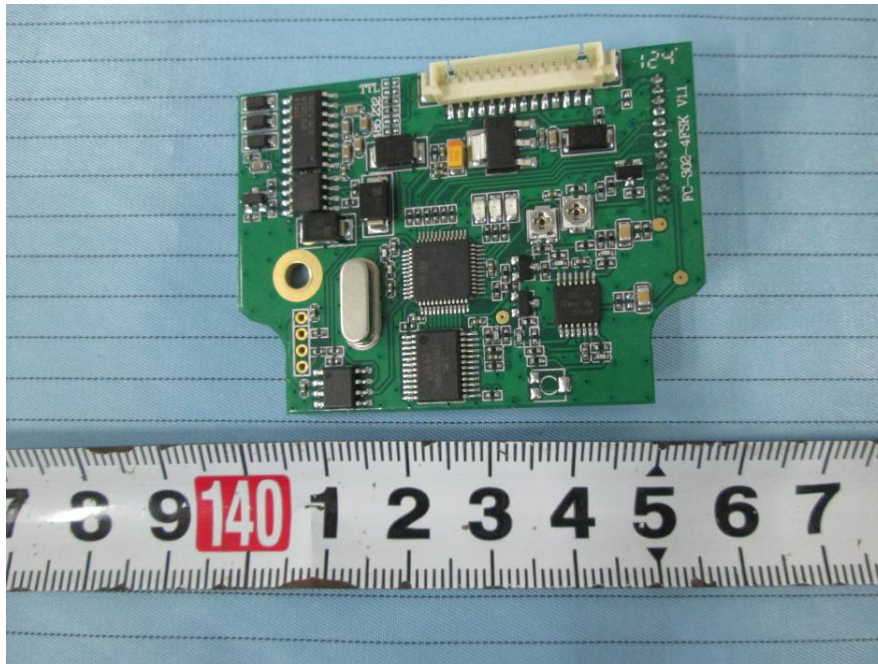

EXHIBIT C - EUT INTERNAL PHOTOGRAPHS

EUT –Cover off View 1

EUT –Cover off View 2

EUT –Cover off View 3

EUT – FC-302-4FSK Board Top View

EUT – FC-302-4FSK Board Bottom View

EUT – FC-302-M V1.4.1 Board Top View

EUT – FC-302-M V1.4.1 Board Top Shielding Off View

EUT – FC-302-M V1.4.1 Board Bottom View

EUT – FC-302-M V1.4.1 Board Bottom Shielding Off View

EUT – FC-302-PWR V1.1 Board Top View

EUT – FC-302-PWR V1.1 Board Top Shielding Off View

EUT – FC-302-PWR V1.1 Board Bottom View