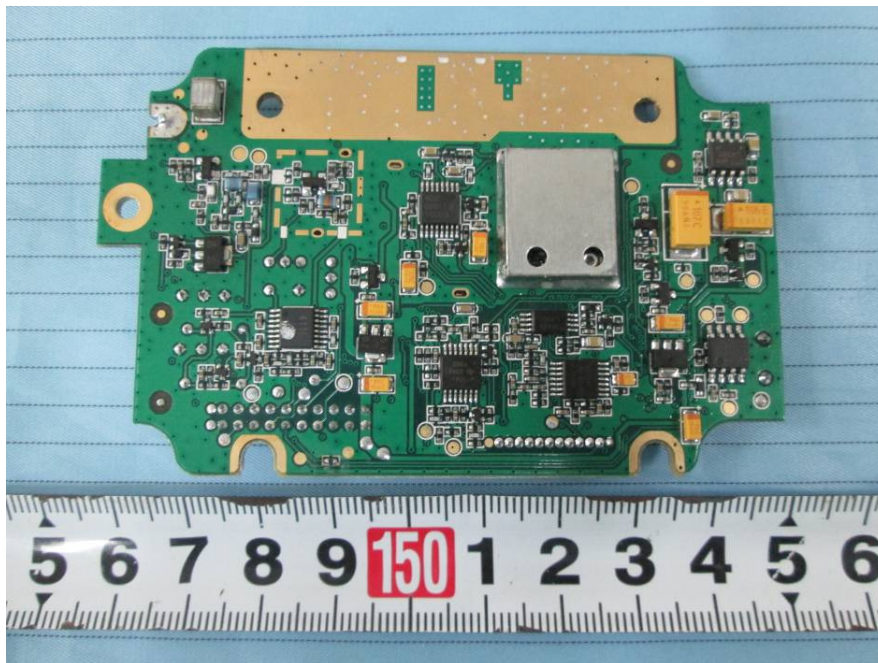

EXHIBIT C - EUT INTERNAL PHOTOGRAPHS

EUT –Cover off View 1

EUT –Cover off View 2

EUT –Cover off View 3

EUT – FC-302-4FSK Board Top View

EUT – FC-302-4FSK Board Bottom View

EUT – FC-302-M V1.4.1 Board Top View

EUT – FC-302-M V1.4.1 Board Top Shielding Off View

EUT – FC-302-M V1.4.1 Board Bottom View

EUT – FC-302-M V1.4.1 Board Bottom Shielding Off View

EUT – FC-302-PWR V1.1 Board Top View

EUT – FC-302-PWR V1.1 Board Top Shielding Off View

EUT – FC-302-PWR V1.1 Board Bottom View