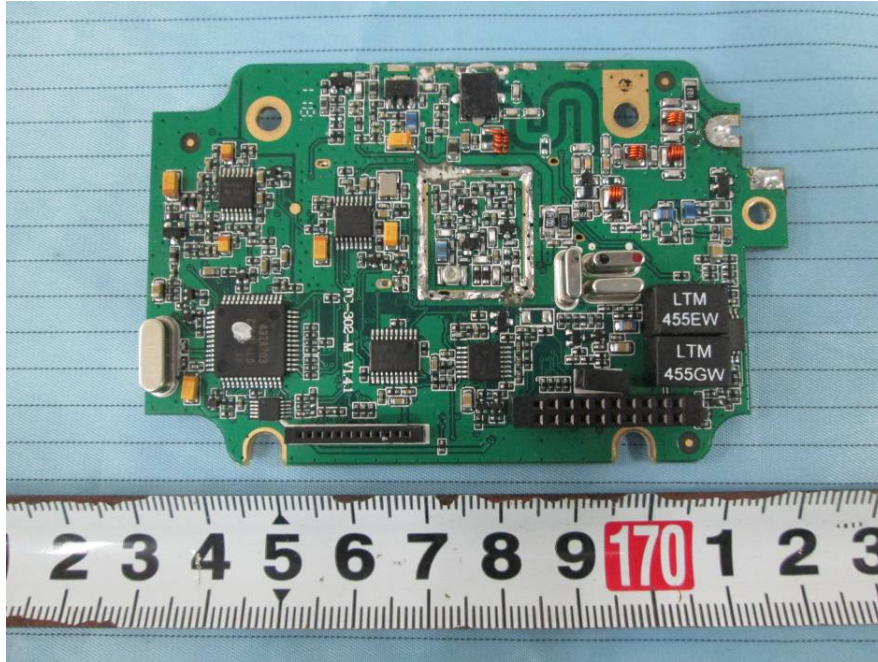

EXHIBIT C - EUT INTERNAL PHOTOGRAPHS

EUT –Cover off View 1

EUT –Cover off View 2

EUT –Cover off View 3

EUT – FC-302-4FSK Board Top View

EUT – FC-302-4FSK Board Bottom View

EUT – FC-302-M V1.4.1 Board Top View

EUT – FC-302-M V1.4.1 Board Top Shielding Off View

EUT – FC-302-M V1.4.1 Board Bottom View

EUT – FC-302-M V1.4.1 Board Bottom Shielding Off View

EUT – FC-302-PWR V1.1 Board Top View

EUT – FC-302-PWR V1.1 Board Top Shielding Off View