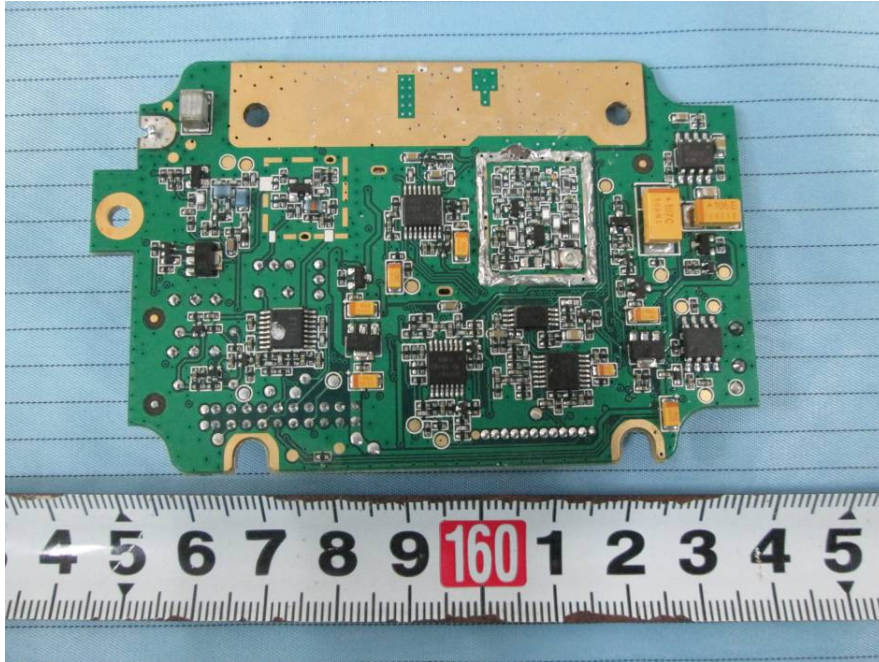

EXHIBIT C - EUT INTERNAL PHOTOGRAPHS

EUT –Cover off View 1

EUT –Cover off View 2

EUT –Cover off View 3

EUT – FC-302-4FSK Board Top View

EUT – FC-302-4FSK Board Bottom View

EUT – FC-302-M V1.4.1 Board Top View

EUT – FC-302-M V1.4.1 Board Top Shielding Off View

EUT – FC-302-M V1.4.1 Board Bottom View

EUT – FC-302-M V1.4.1 Board Bottom Shielding Off View

EUT – FC-302-PWR V1.1 Board Top View

EUT – FC-302-PWR V1.1 Board Top Shielding Off View

EUT – FC-302-PWR V1.1 Board Bottom View