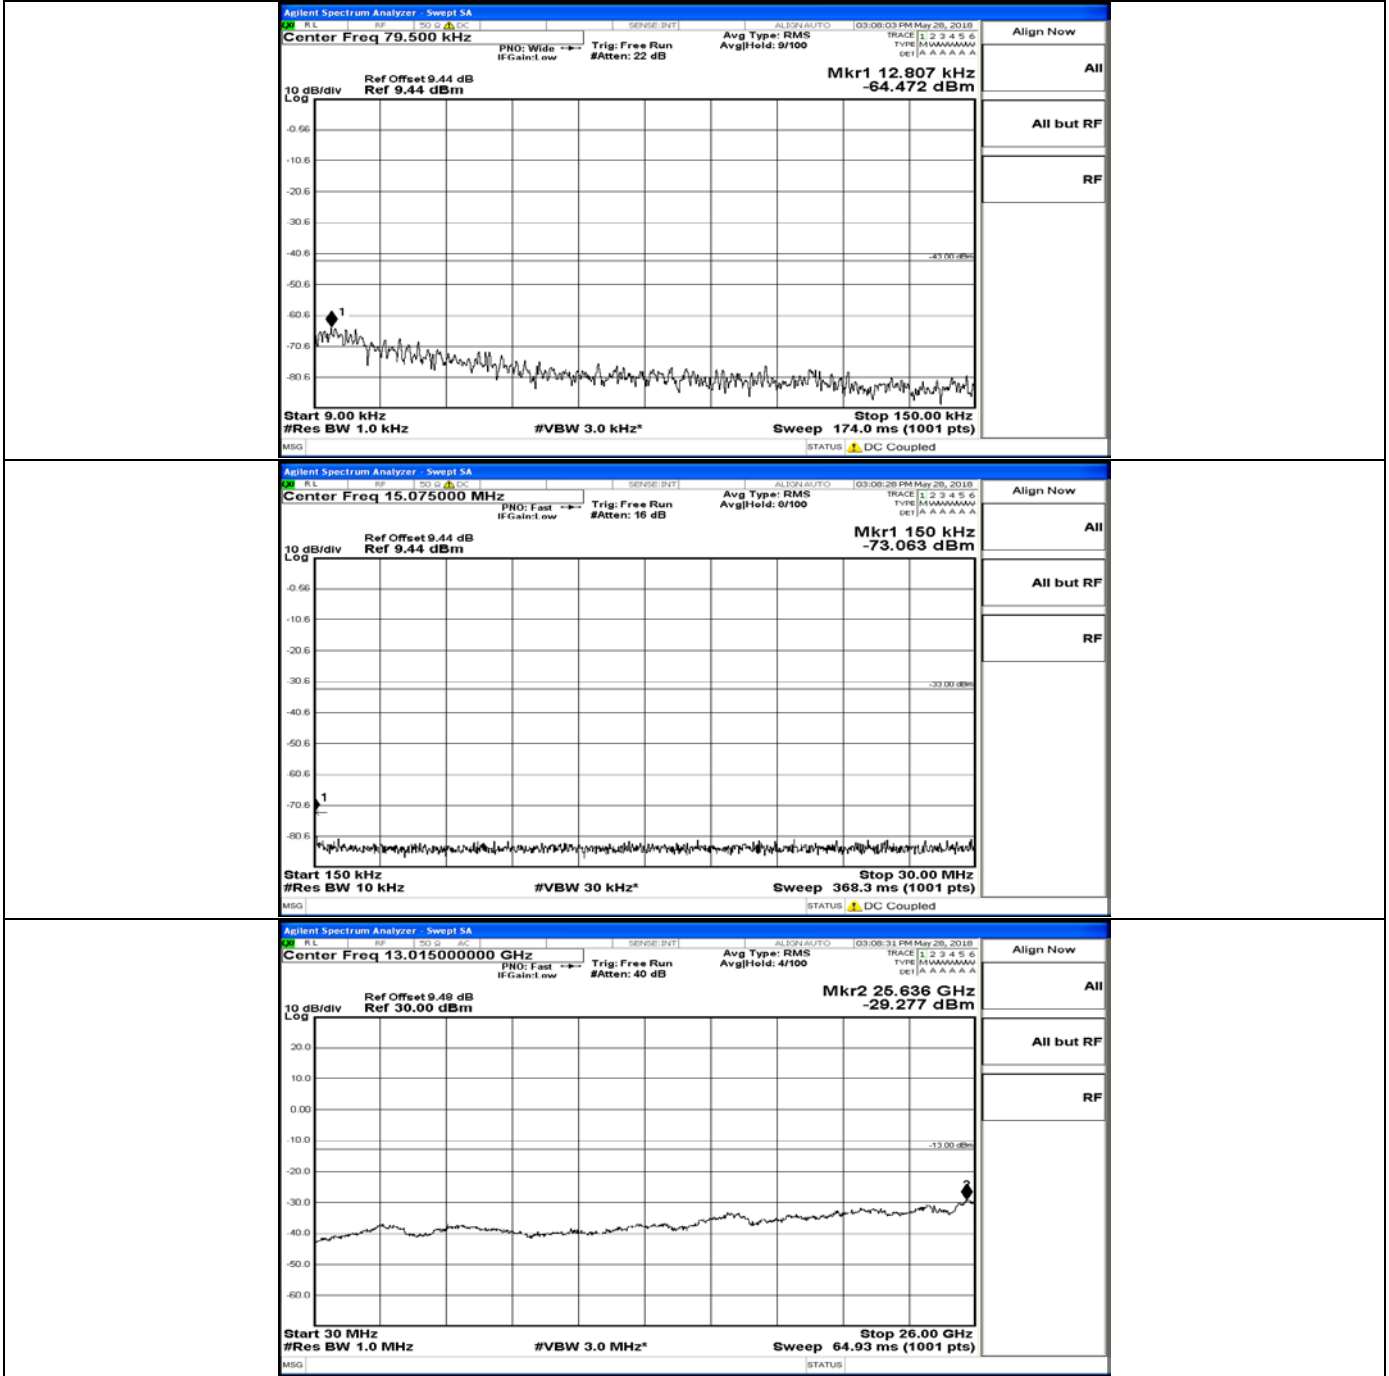

CSE Test Graph(s) (Channel Bandwidth: 3 MHz)_HCH_QPSK

CSE Test Graph(s) (Channel Bandwidth: 3 MHz)_LCH_16QAM

CSE Test Graph(s) (Channel Bandwidth: 3 MHz)_MCH_16QAM

CSE Test Graph(s) (Channel Bandwidth: 3 MHz)_HCH_16QAM

CSE Test Graph(s) (Channel Bandwidth: 5 MHz)_LCH_QPSK

CSE Test Graph(s) (Channel Bandwidth: 5 MHz)_MCH_QPSK

CSE Test Graph(s) (Channel Bandwidth: 5 MHz)_HCH_QPSK

CSE Test Graph(s) (Channel Bandwidth: 5 MHz)_LCH_16QAM