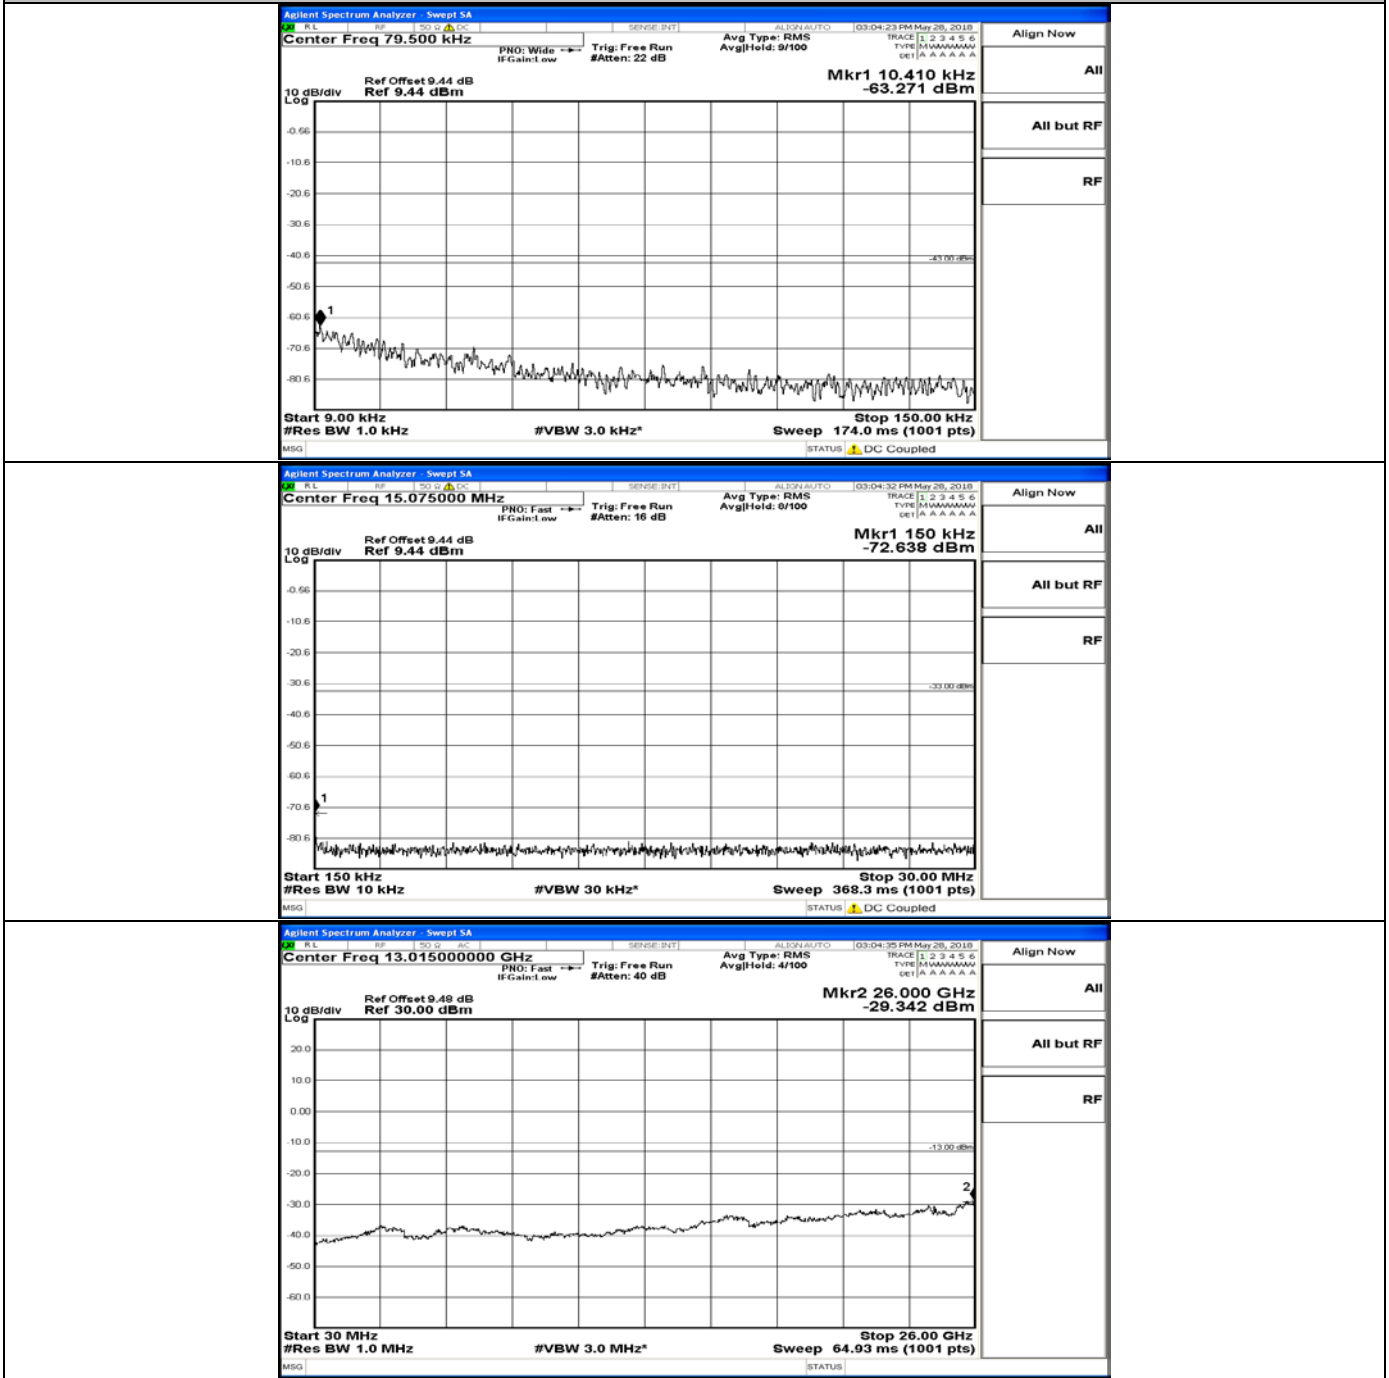

CSE Test Graph(s) (Channel Bandwidth: 3 MHz)_LCH_16QAM