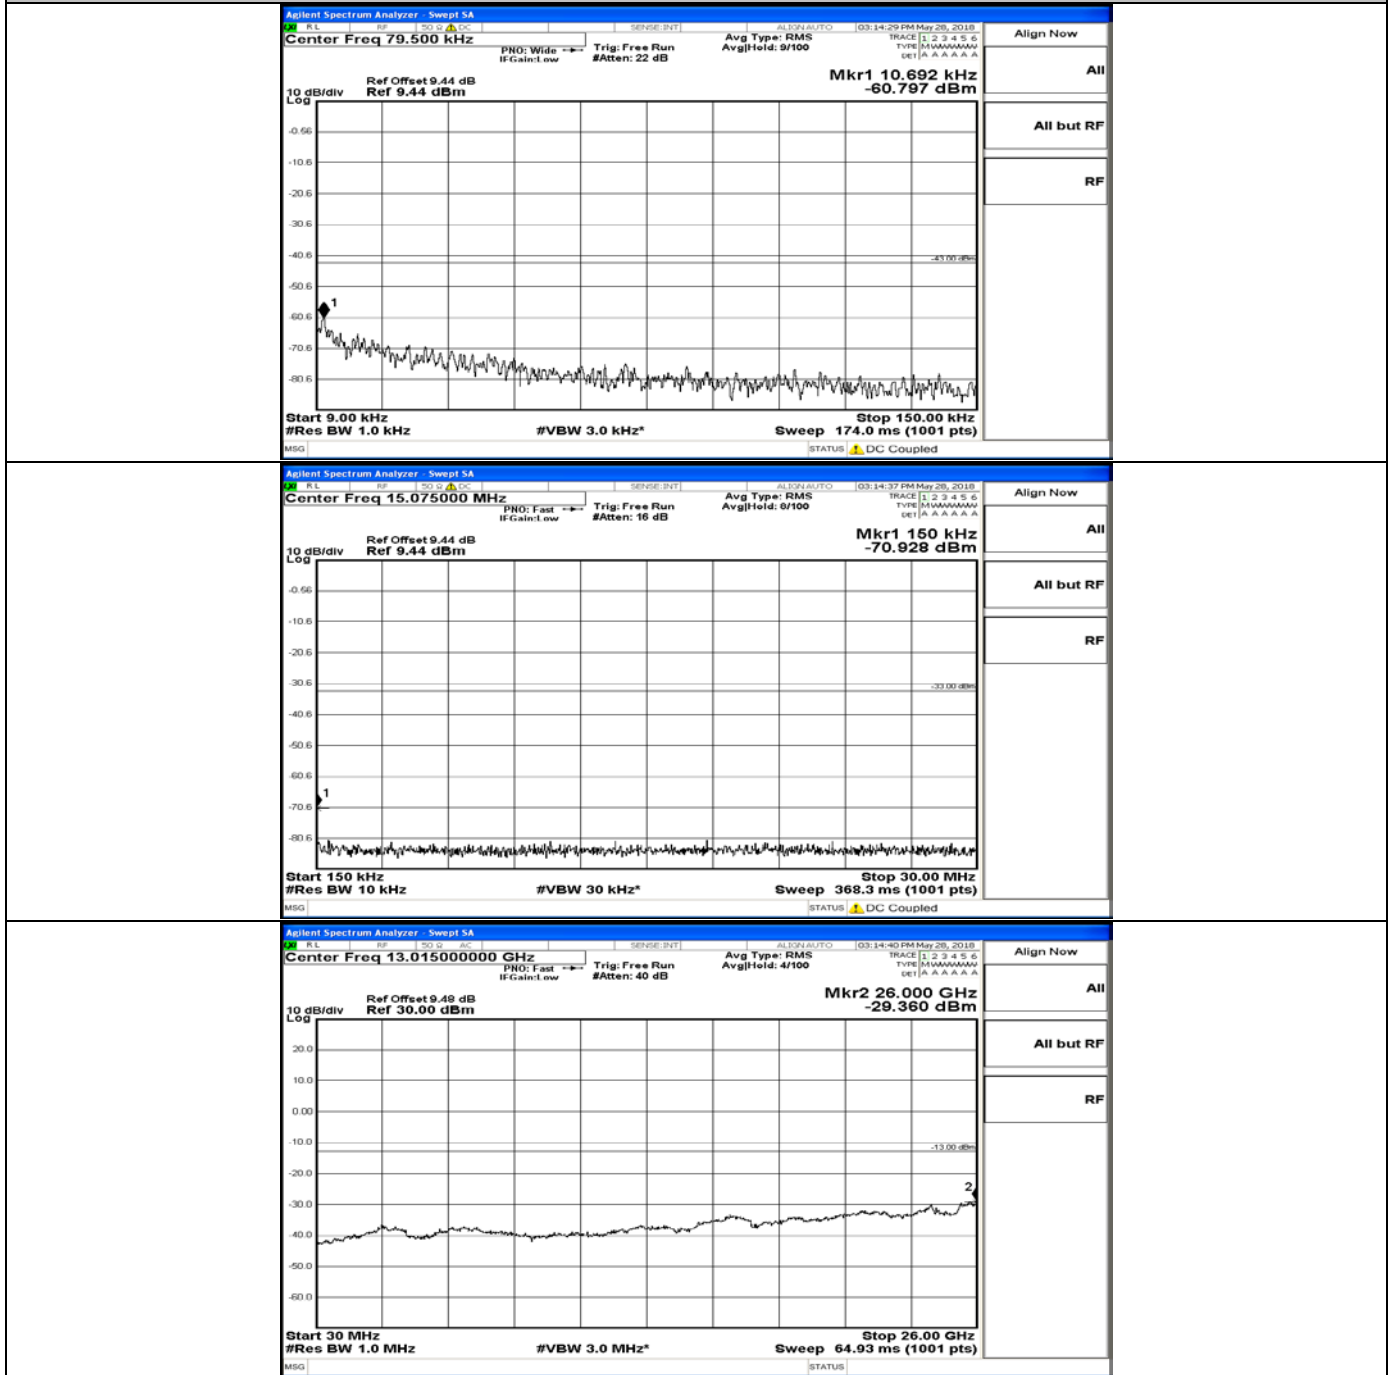

CSE Test Graph(s) (Channel Bandwidth:20 MHz)_LCH_16QAM