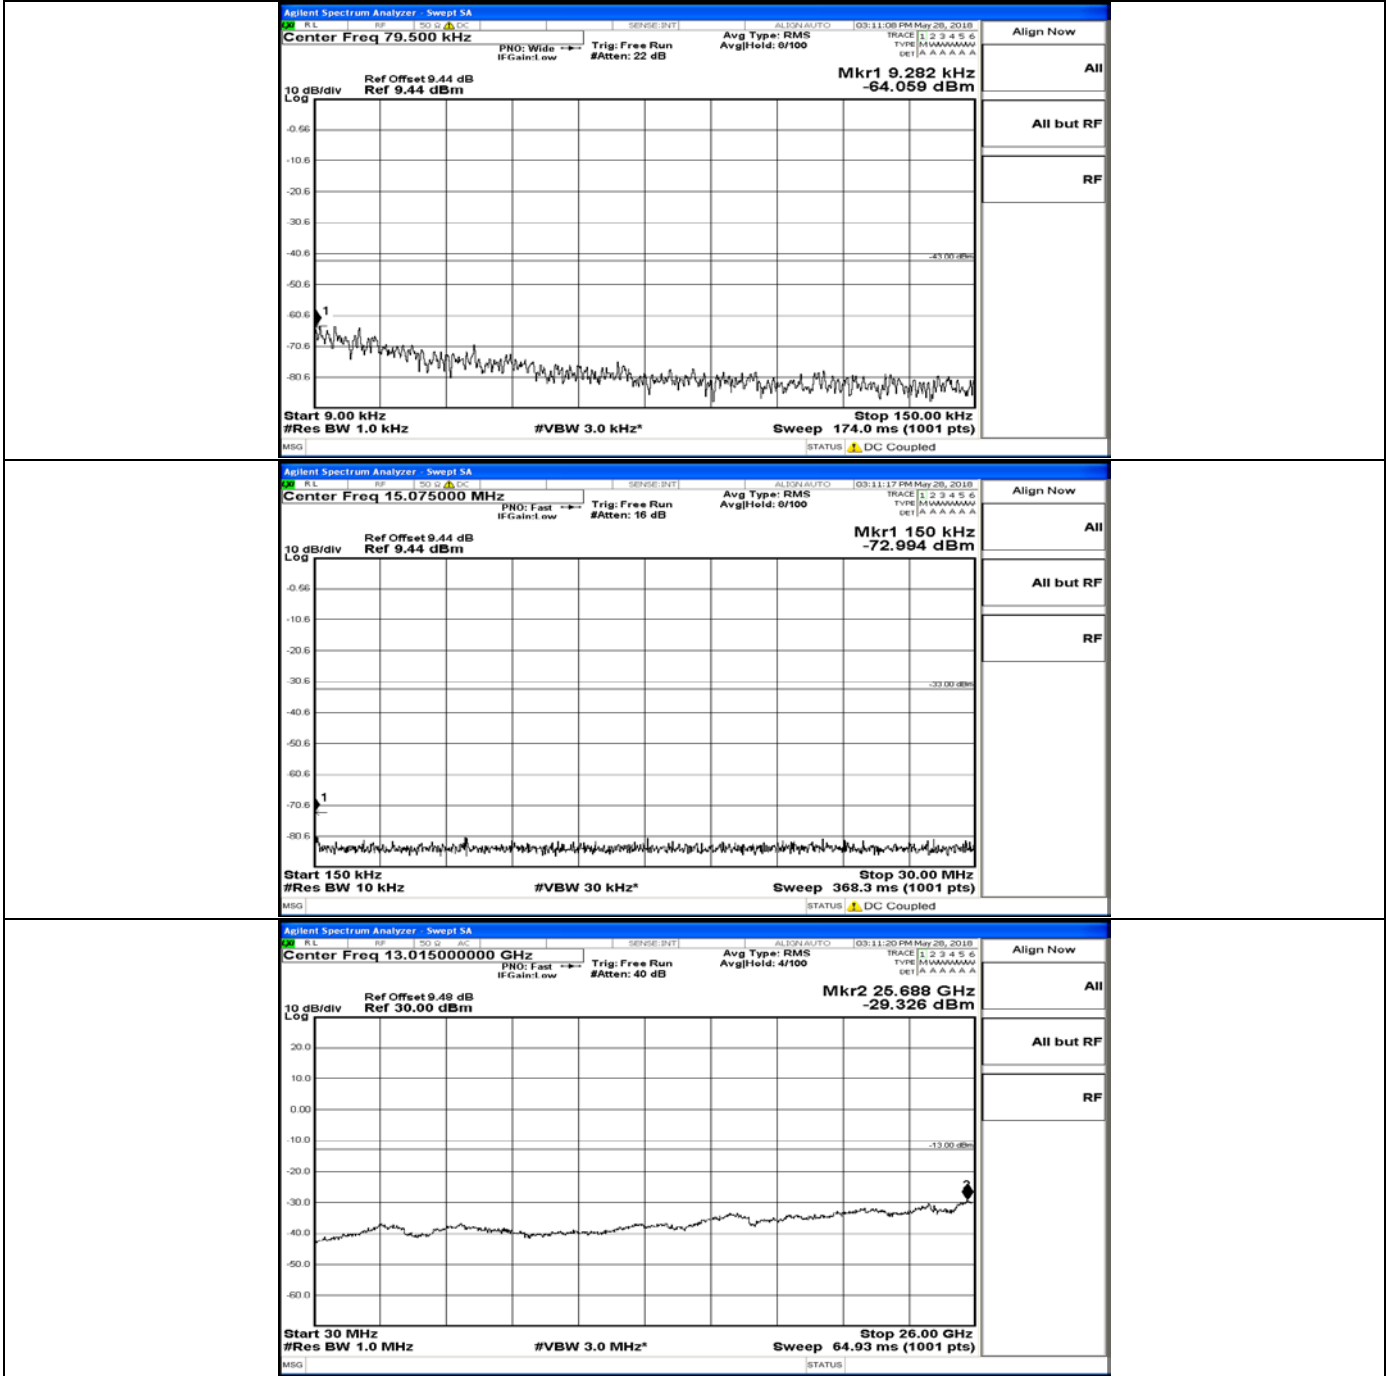

CSE Test Graph(s) (Channel Bandwidth: 10 MHz)_HCH_QPSK

CSE Test Graph(s) (Channel Bandwidth: 10 MHz)_LCH_16QAM

CSE Test Graph(s) (Channel Bandwidth: 10 MHz)_MCH_16QAM

CSE Test Graph(s) (Channel Bandwidth: 10 MHz)_HCH_16QAM