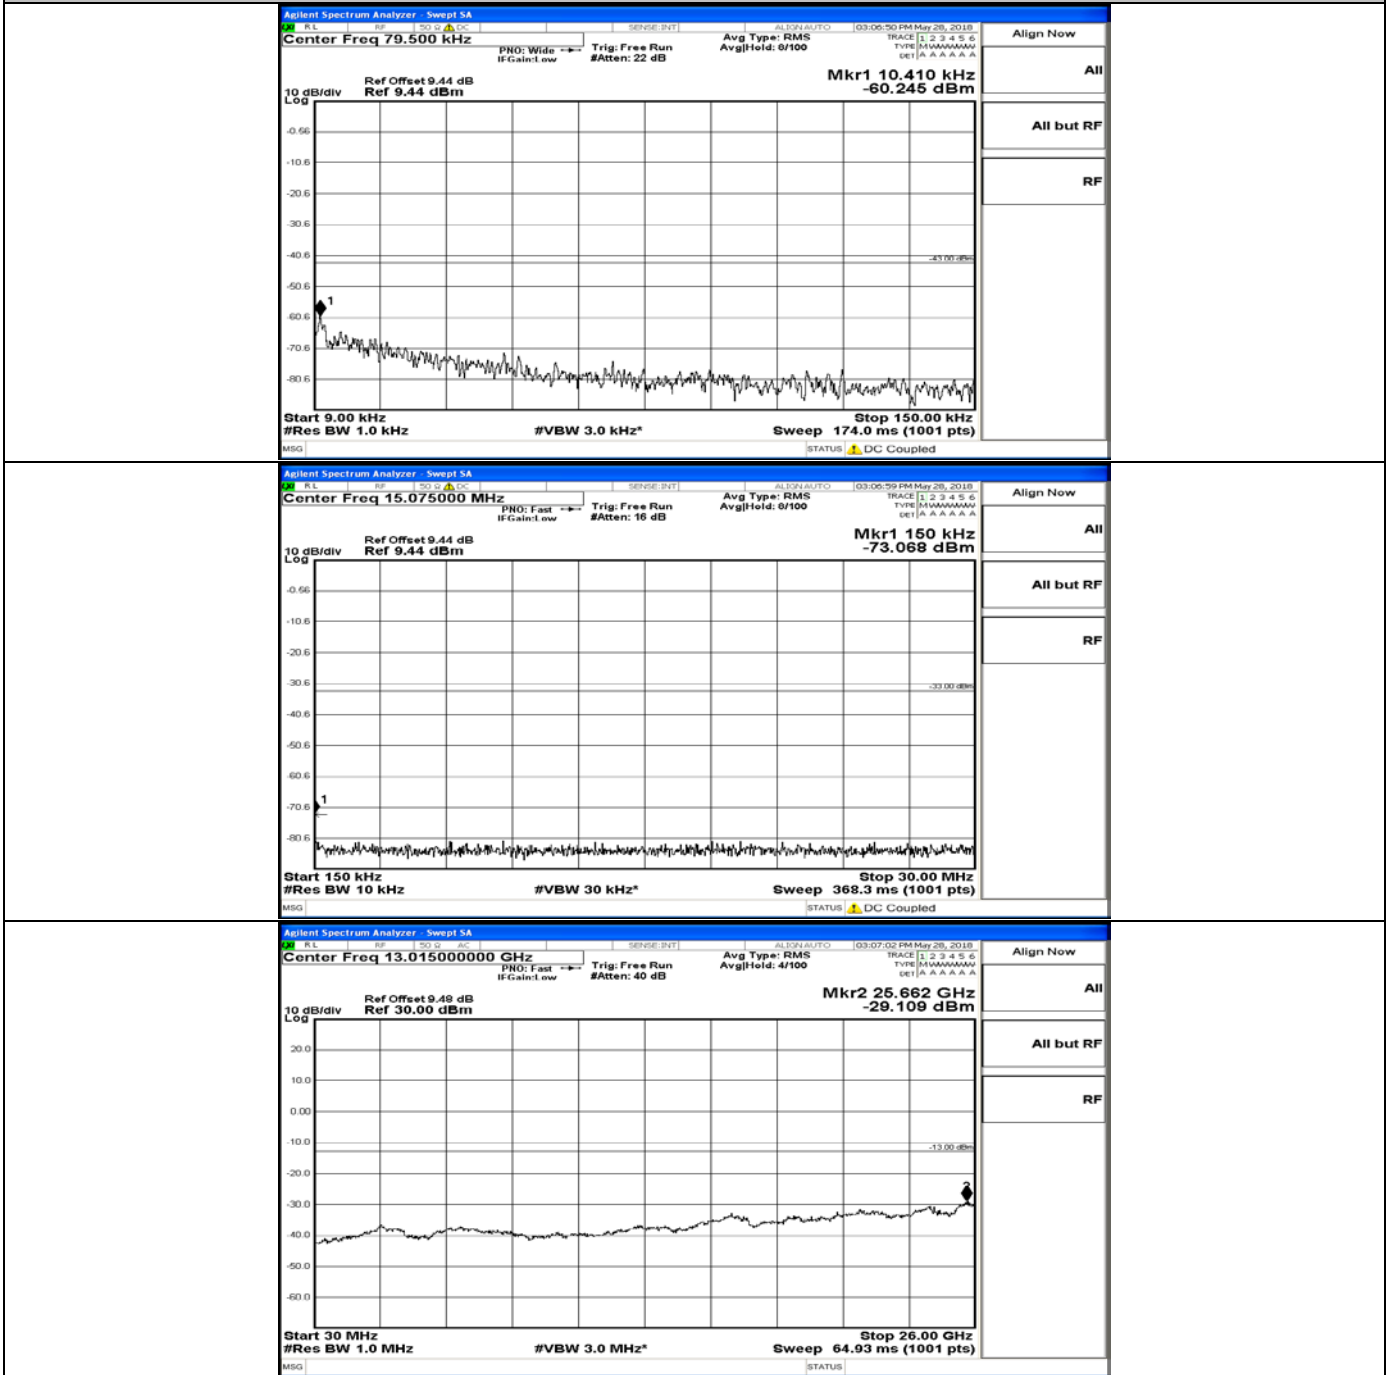

CSE Test Graph(s) (Channel Bandwidth: 5 MHz)_LCH_QPSK

CSE Test Graph(s) (Channel Bandwidth: 5 MHz)_MCH_QPSK

CSE Test Graph(s) (Channel Bandwidth: 5 MHz)_HCH_QPSK

CSE Test Graph(s) (Channel Bandwidth: 5 MHz)_LCH_16QAM