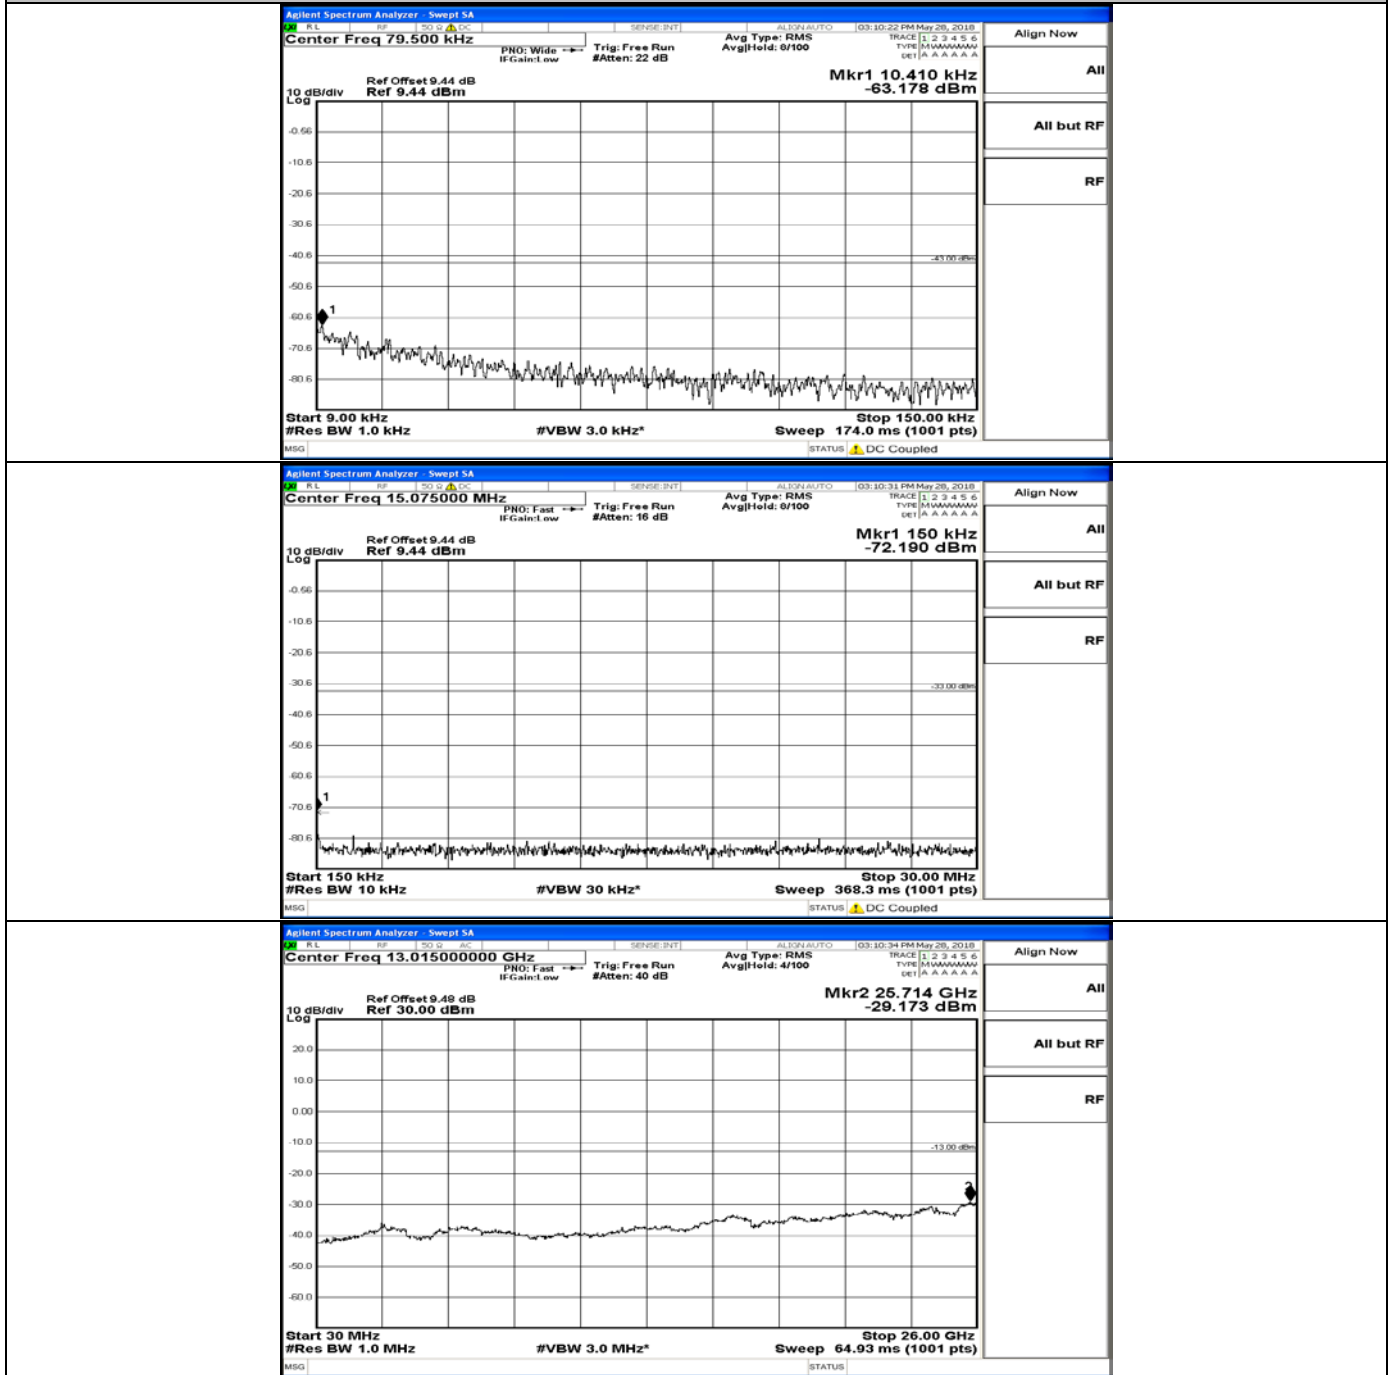

CSE Test Graph(s) (Channel Bandwidth: 10 MHz)_MCH_16QAM