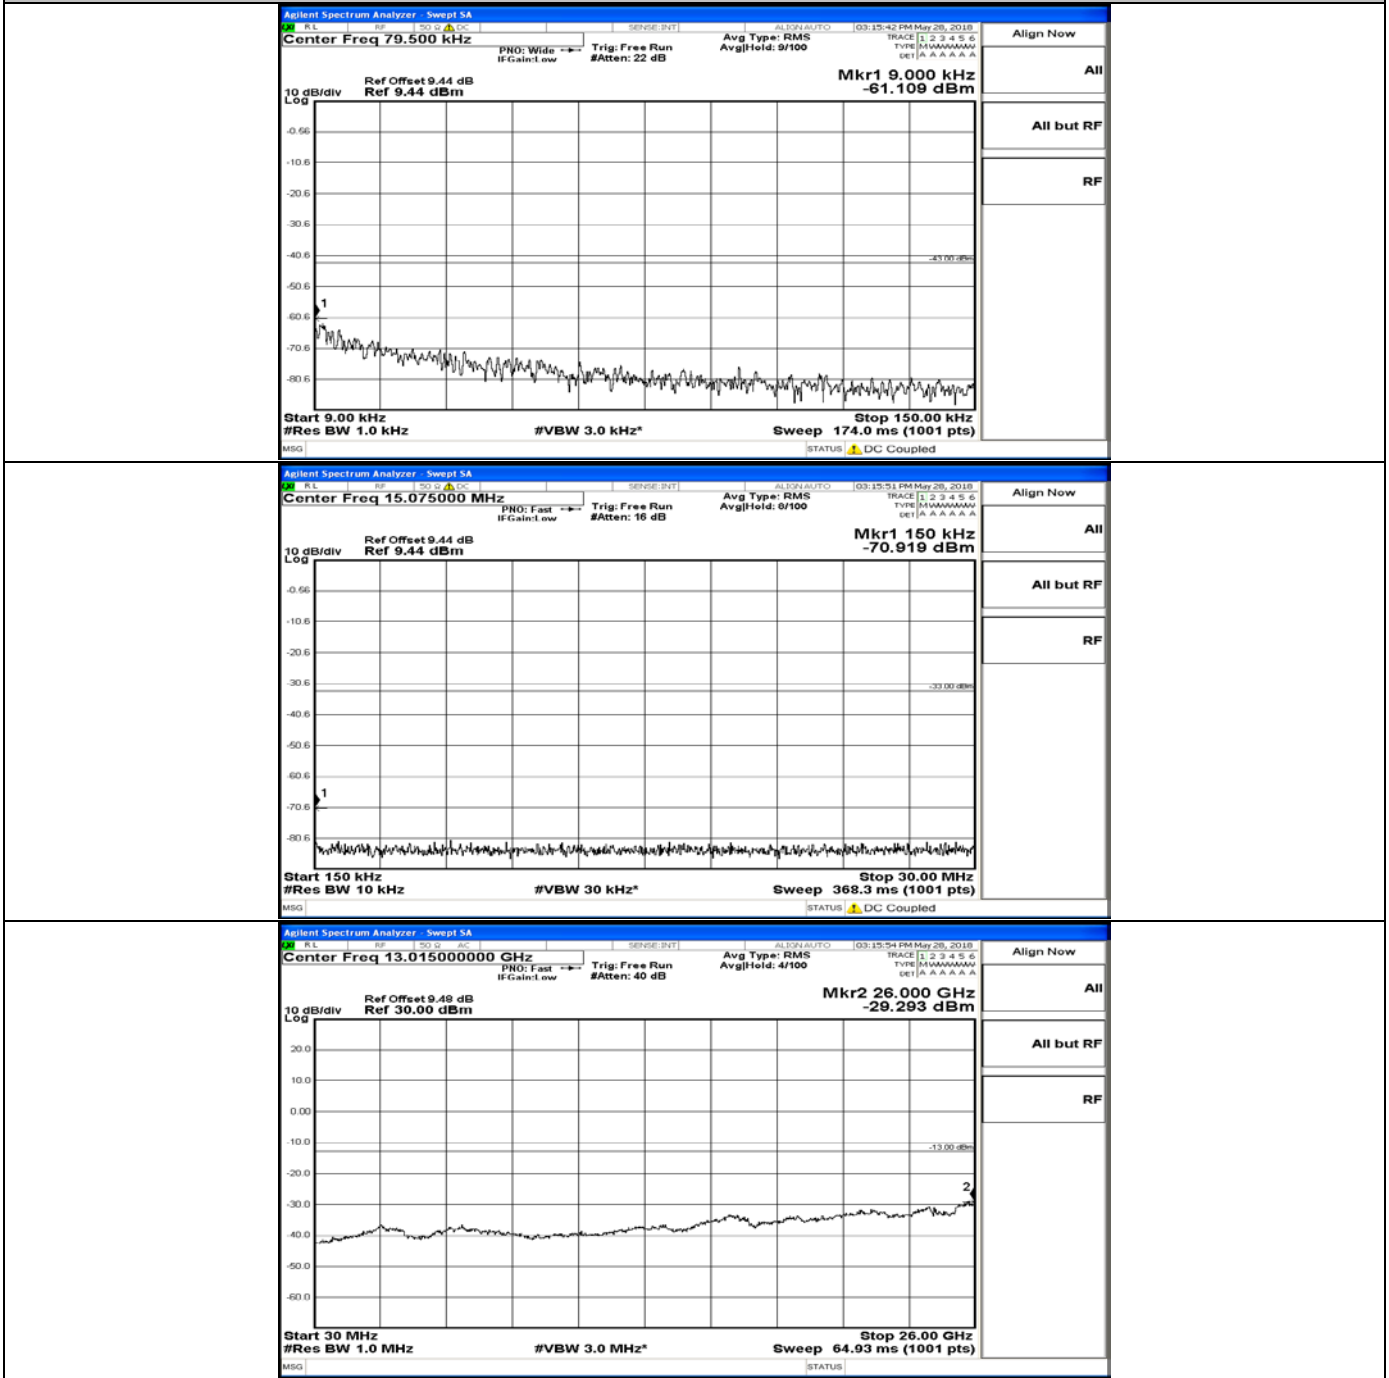

CSE Test Graph(s) (Channel Bandwidth:20 MHz)_HCH_QPSK