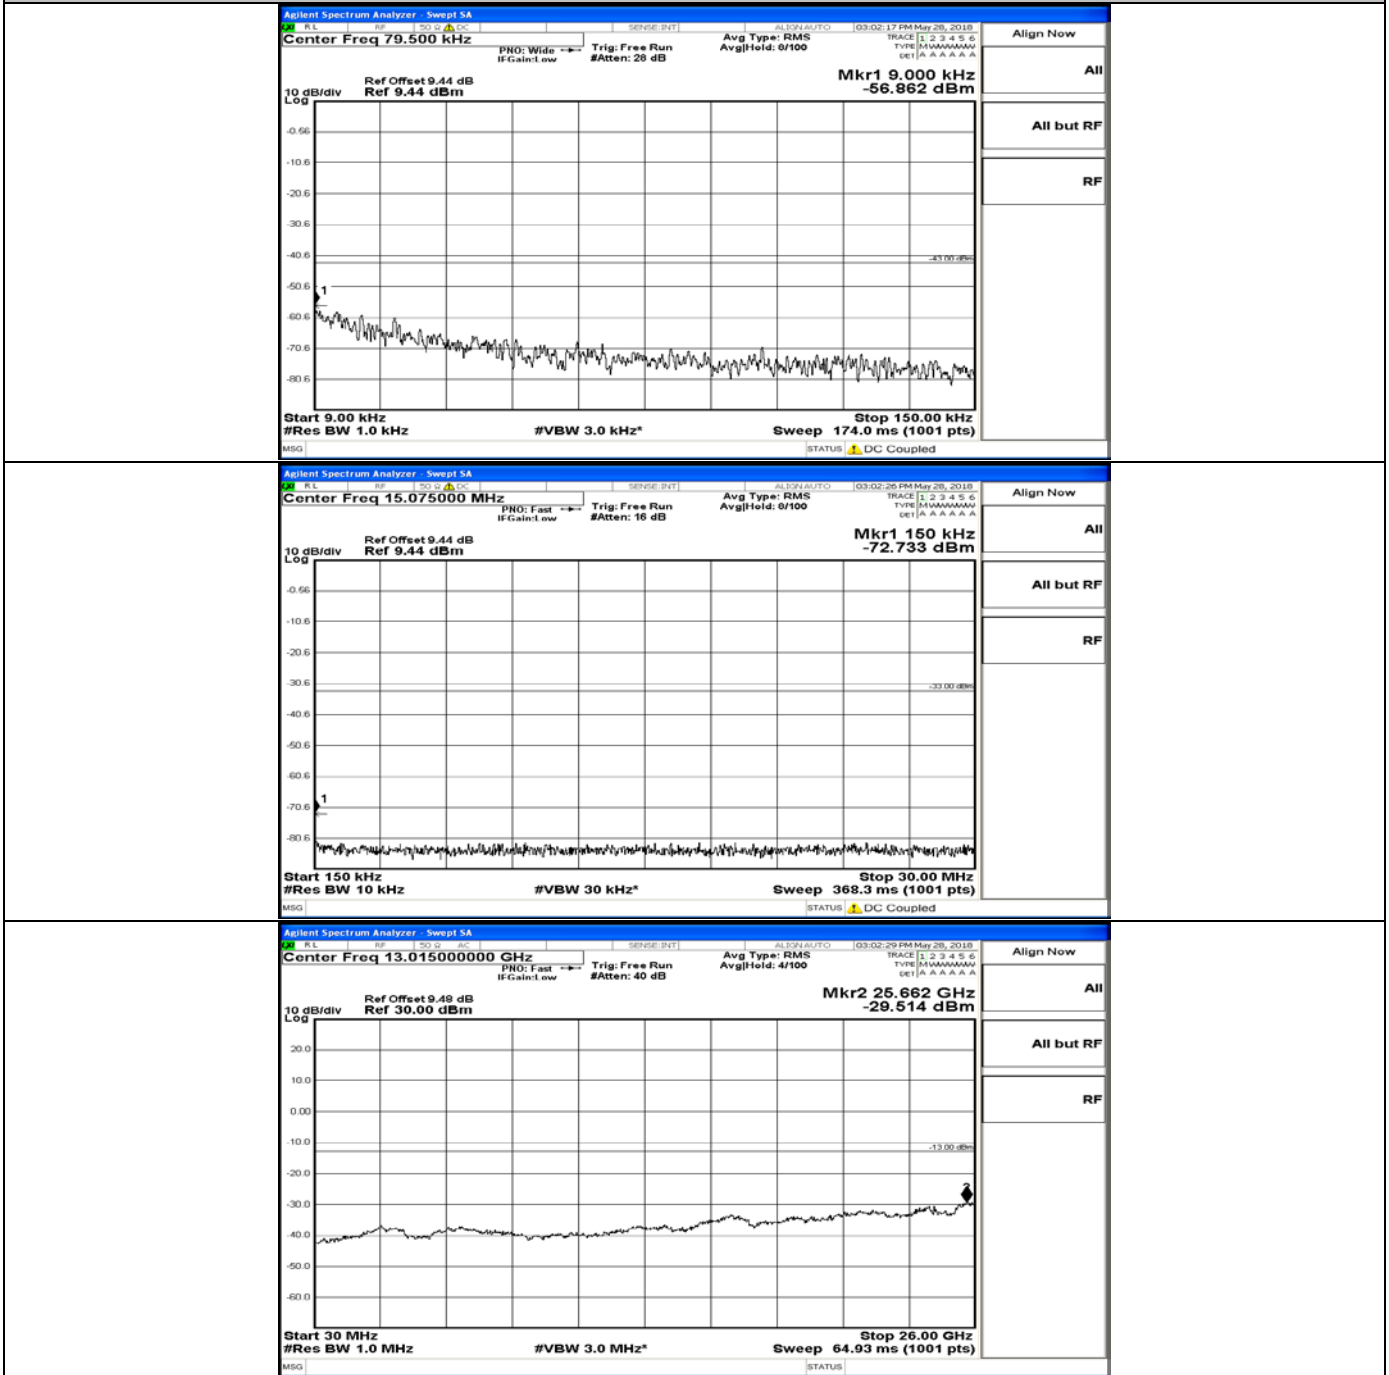

Band Edge Test Graph(s) (Channel Bandwidth:15 MHz)_HCH_16QAM

Band Edge Test Graph(s) (Channel Bandwidth:20 MHz)_LCH_QPSK

Band Edge Test Graph(s) (Channel Bandwidth:20 MHz)_HCH_QPSK

Band Edge Test Graph(s) (Channel Bandwidth:20 MHz)_LCH_16QAM

Band Edge Test Graph(s) (Channel Bandwidth:20 MHz)_HCH_16QAM

A.5 Conducted Spurious Emission

CSE Test Graph(s) (Channel Bandwidth: 1.4 MHz)_LCH_QPSK

CSE Test Graph(s) (Channel Bandwidth: 1.4 MHz)_MCH_QPSK

CSE Test Graph(s) (Channel Bandwidth: 1.4 MHz)_LCH_16QAM

CSE Test Graph(s) (Channel Bandwidth: 1.4 MHz)_MCH_16QAM

CSE Test Graph(s) (Channel Bandwidth: 3 MHz)_LCH_QPSK

CSE Test Graph(s) (Channel Bandwidth: 3 MHz)_MCH_QPSK