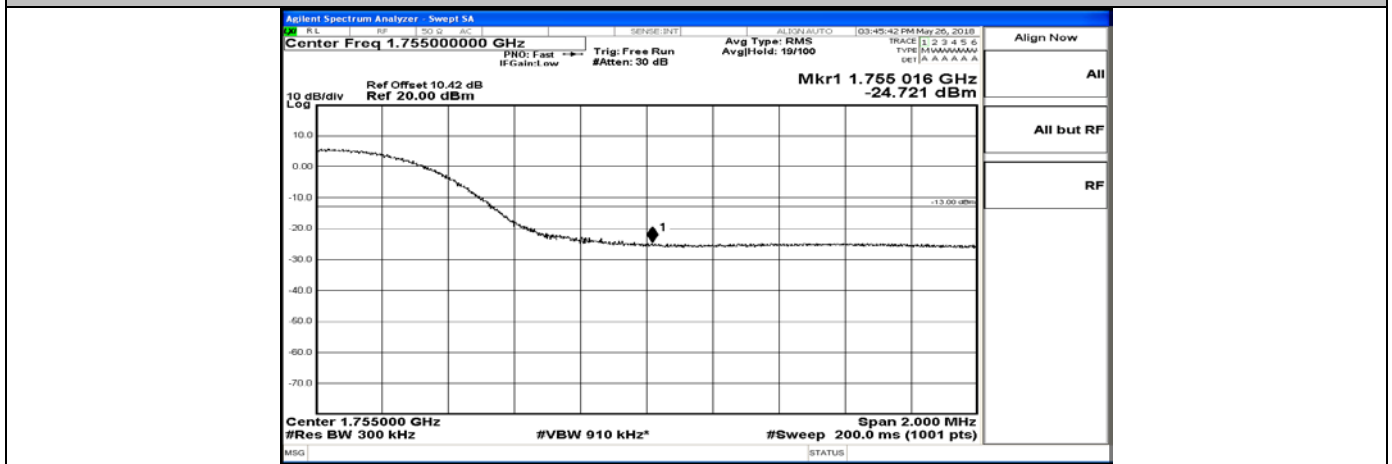

Band Edge Test Graph(s) (Channel Bandwidth: 10 MHz)_HCH_16QAM

Band Edge Test Graph(s) (Channel Bandwidth:15 MHz)_LCH_QPSK

Band Edge Test Graph(s) (Channel Bandwidth:15 MHz)_HCH_QPSK

Band Edge Test Graph(s) (Channel Bandwidth:15 MHz)_LCH_16QAM

Band Edge Test Graph(s) (Channel Bandwidth:15 MHz)_HCH_16QAM

Band Edge Test Graph(s) (Channel Bandwidth:20 MHz)_LCH_QPSK

Band Edge Test Graph(s) (Channel Bandwidth:20 MHz)_HCH_QPSK

Band Edge Test Graph(s) (Channel Bandwidth:20 MHz)_LCH_16QAM