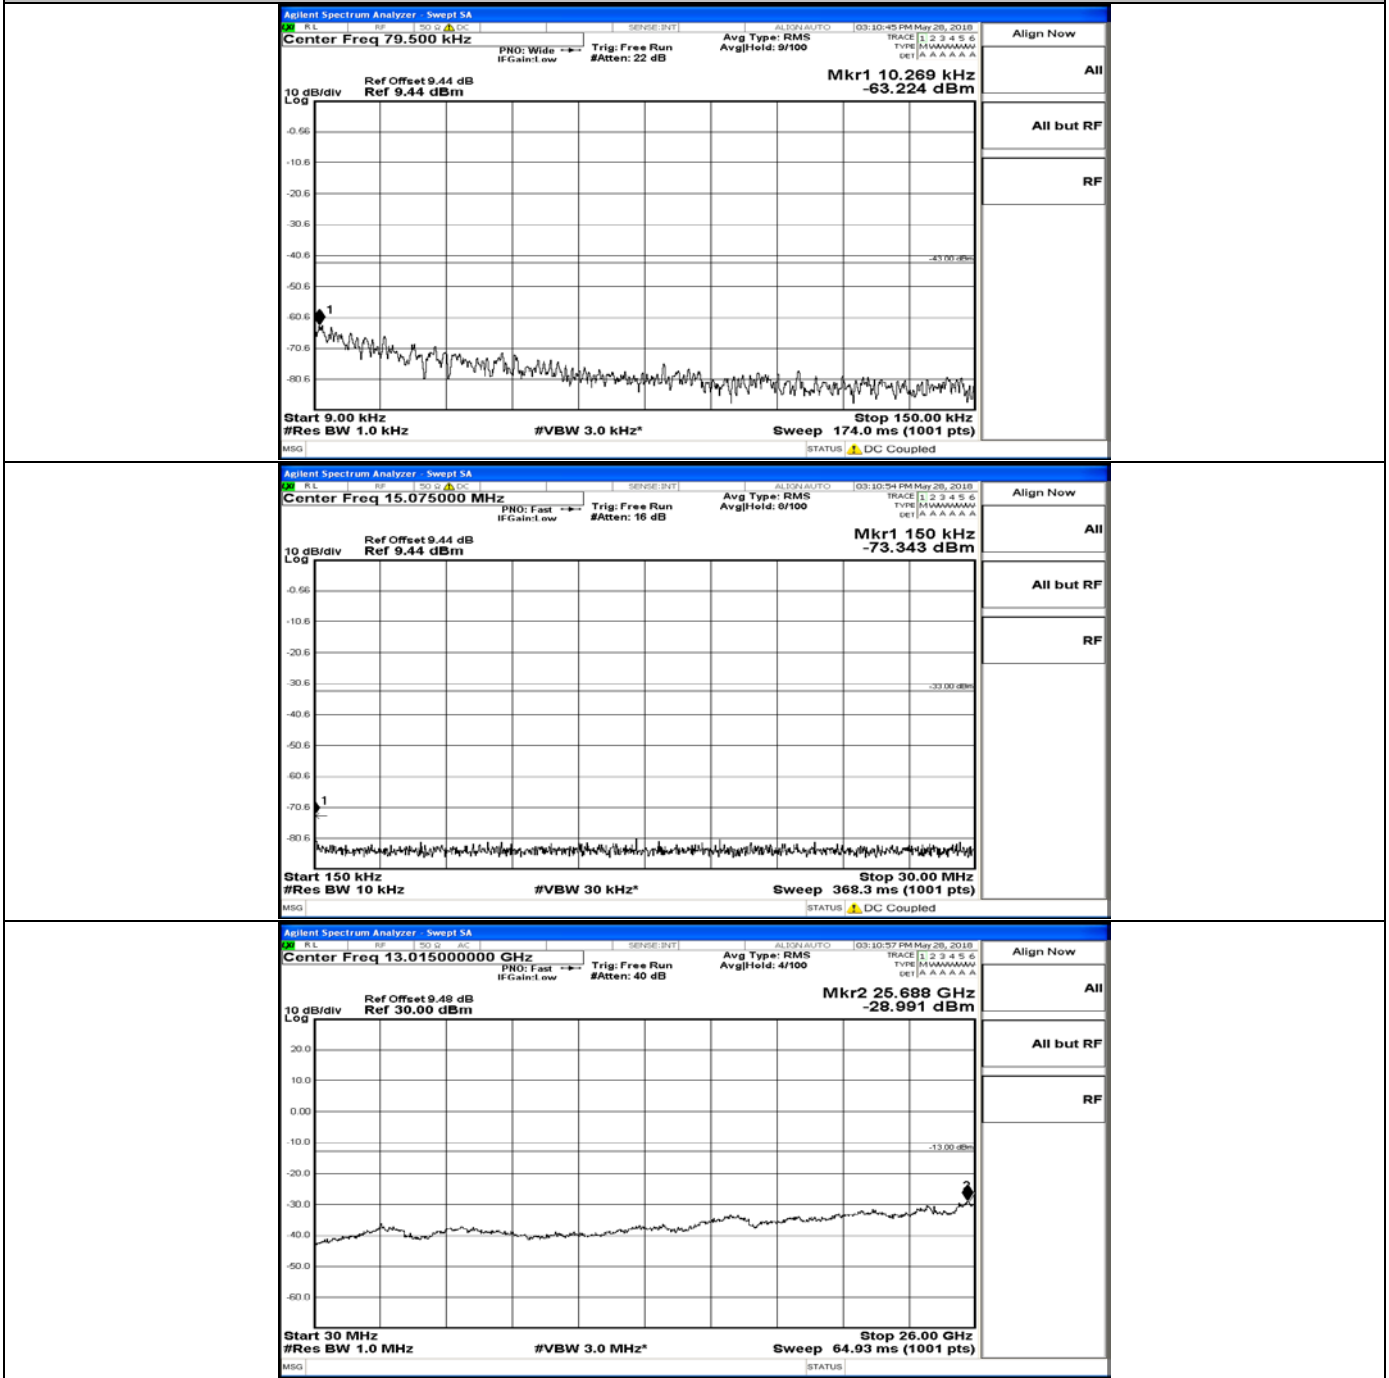

CSE Test Graph(s) (Channel Bandwidth: 10 MHz)_HCH_QPSK