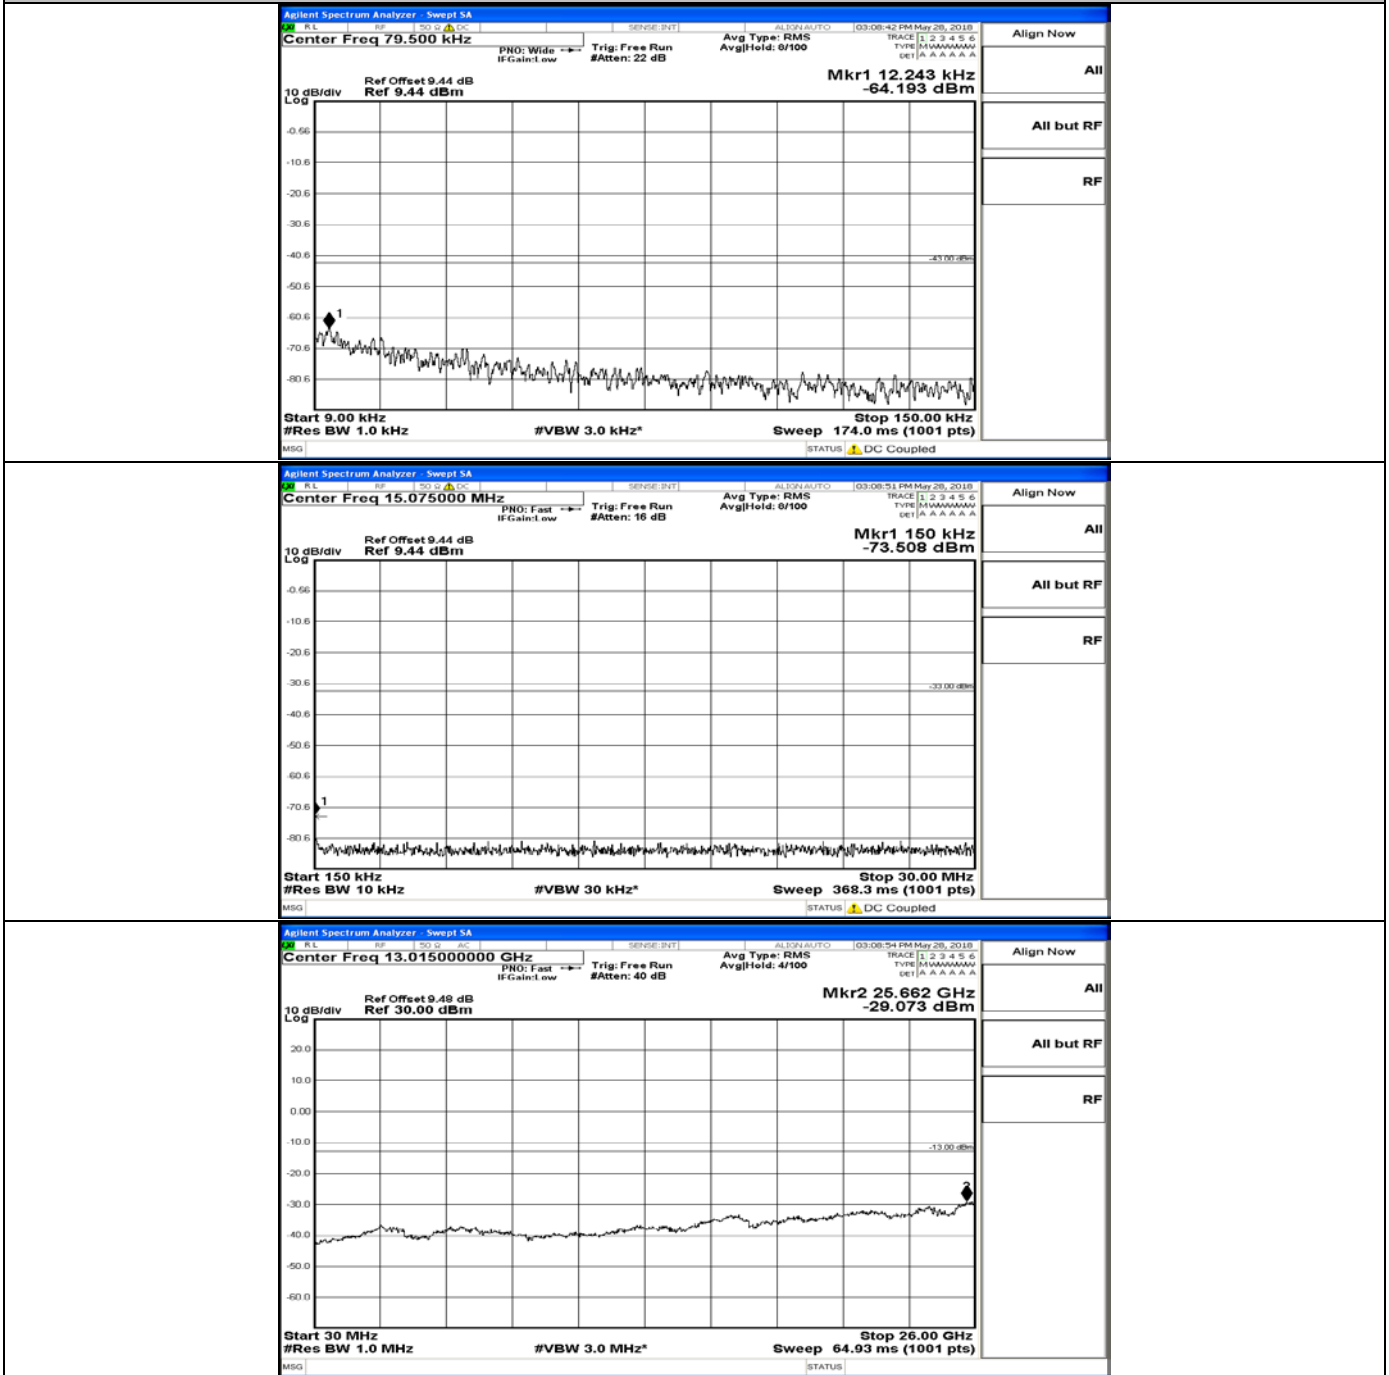

CSE Test Graph(s) (Channel Bandwidth: 5 MHz)_HCH_16QAM