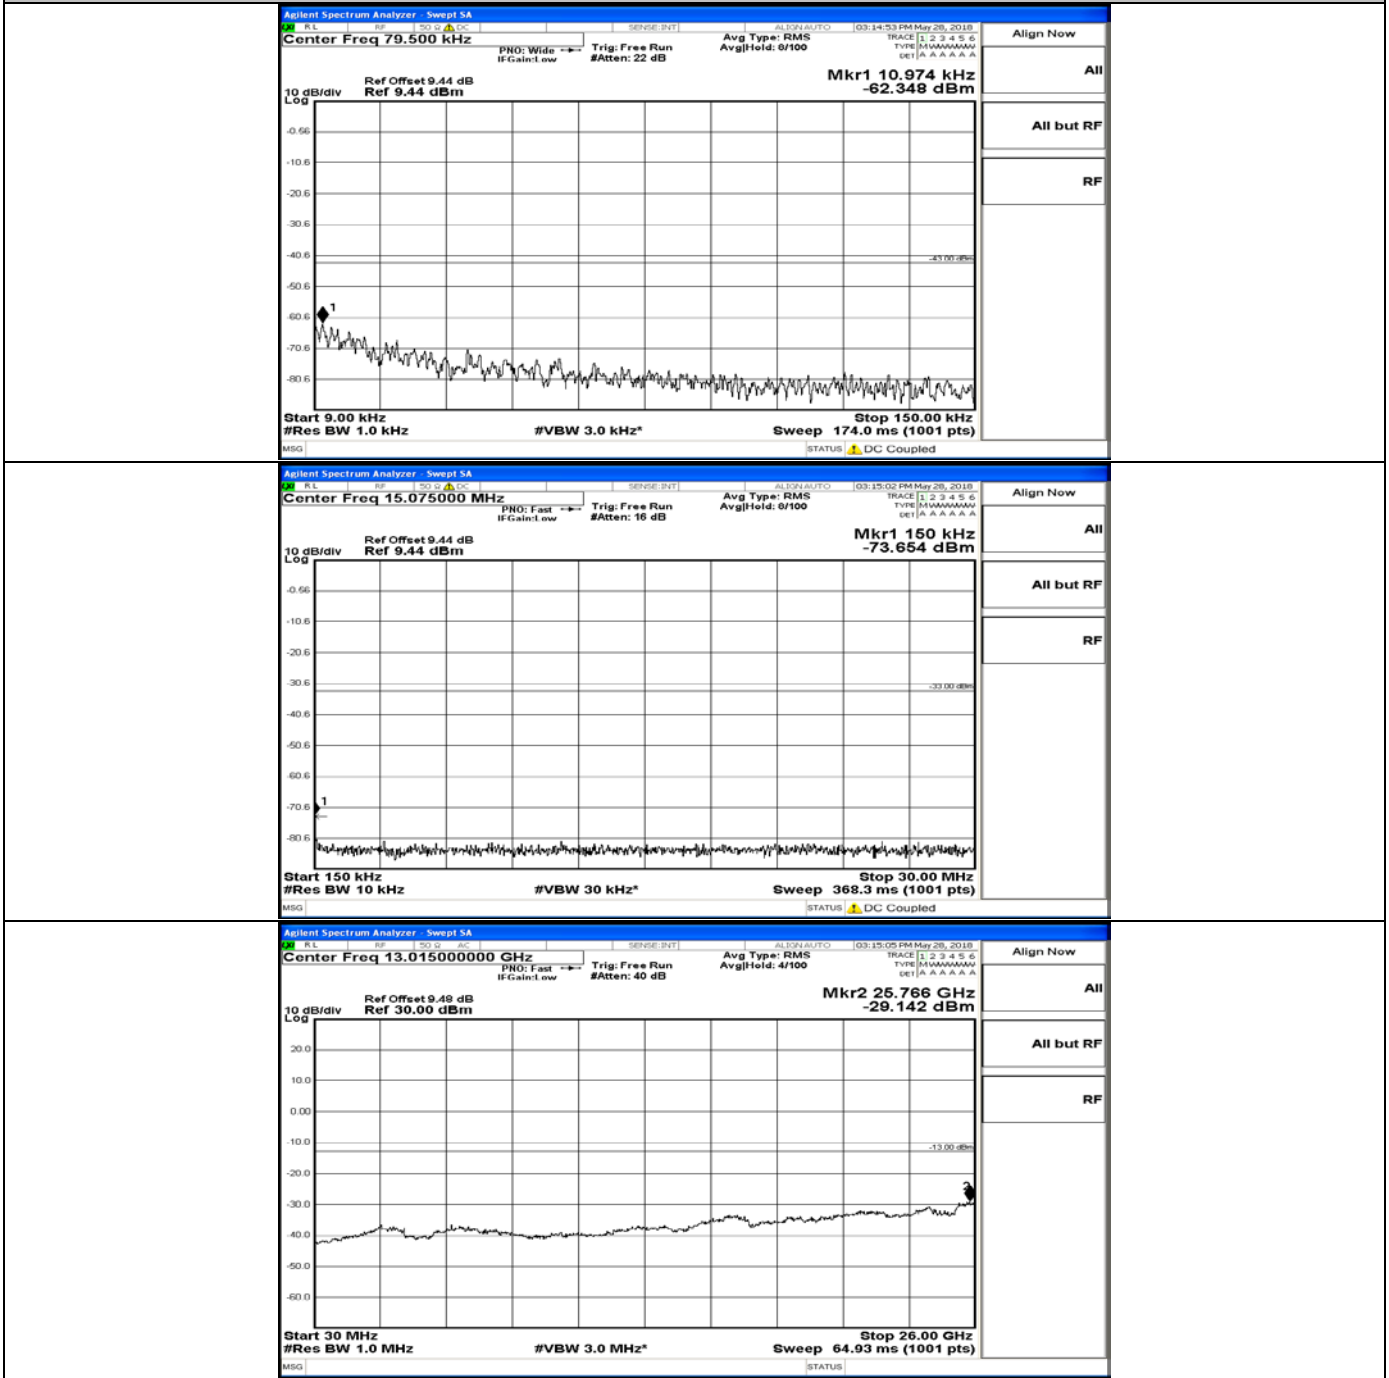

CSE Test Graph(s) (Channel Bandwidth:15 MHz)_MCH_16QAM

CSE Test Graph(s) (Channel Bandwidth:15 MHz)_HCH_16QAM

CSE Test Graph(s) (Channel Bandwidth:20 MHz)_LCH_QPSK

CSE Test Graph(s) (Channel Bandwidth:20 MHz)_MCH_QPSK