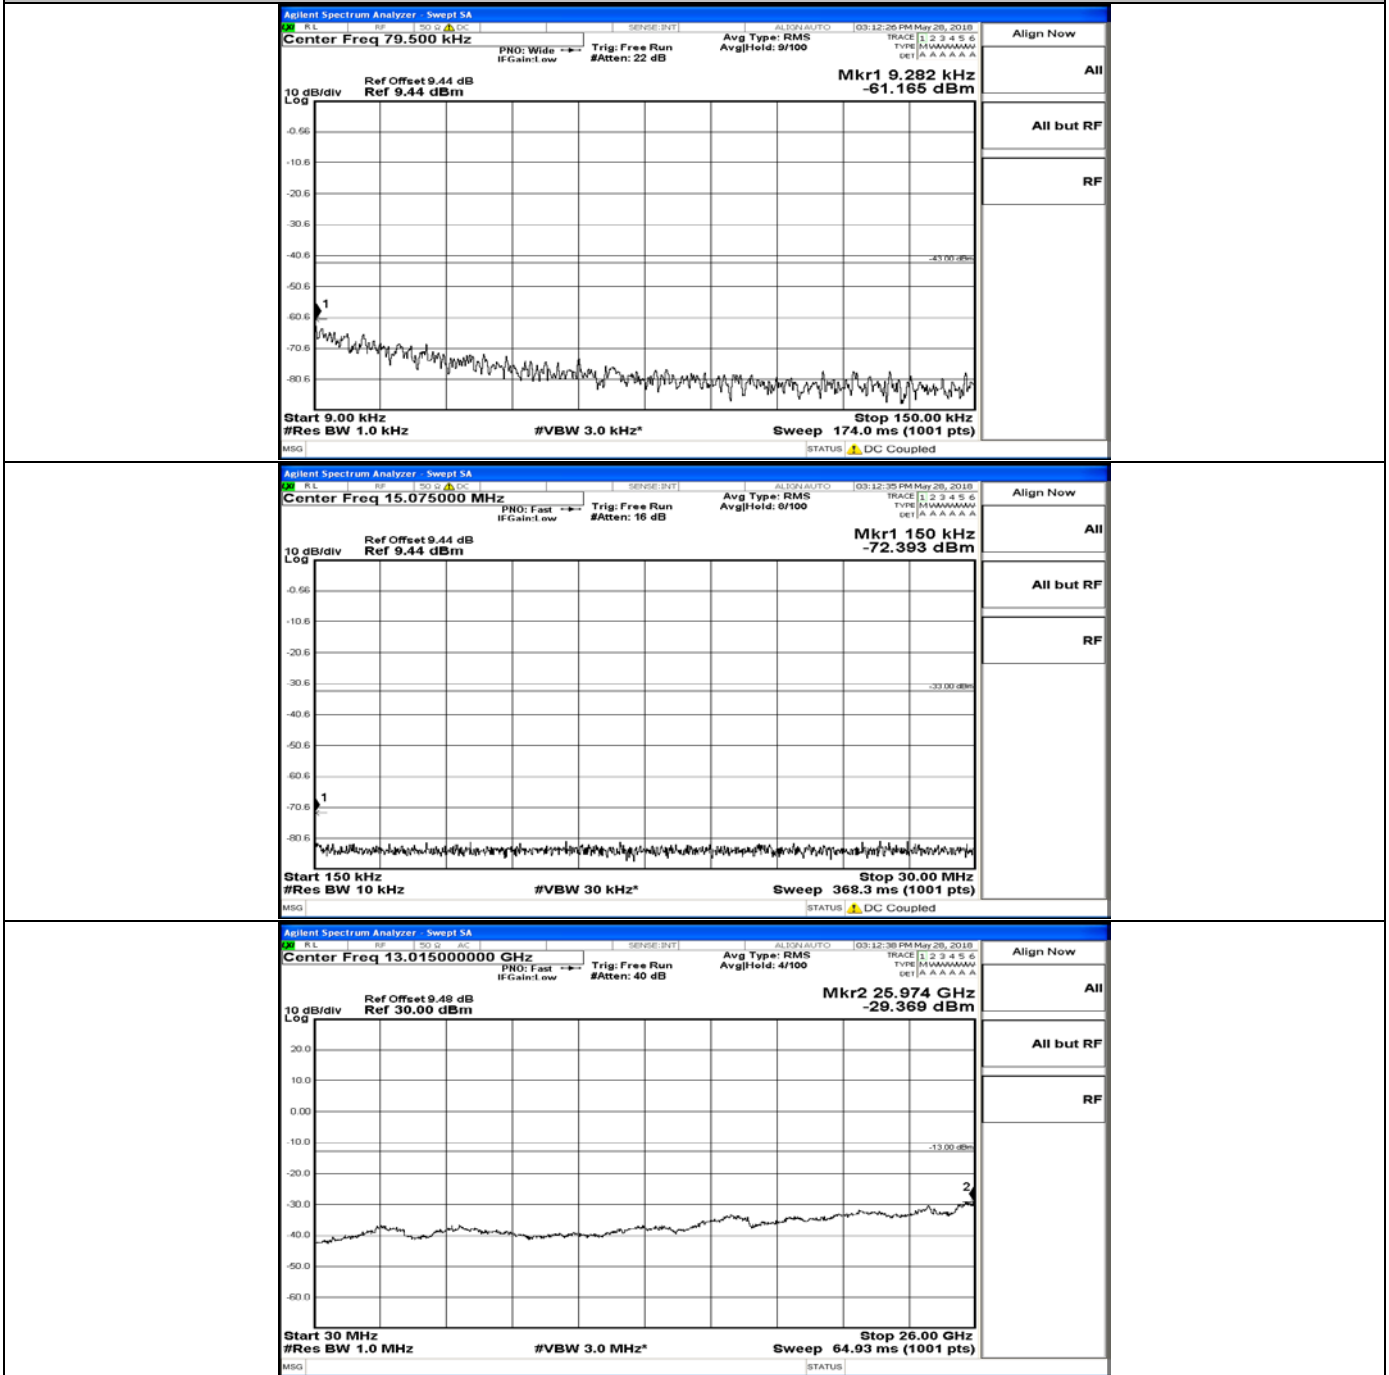

CSE Test Graph(s) (Channel Bandwidth:15 MHz)_MCH_QPSK