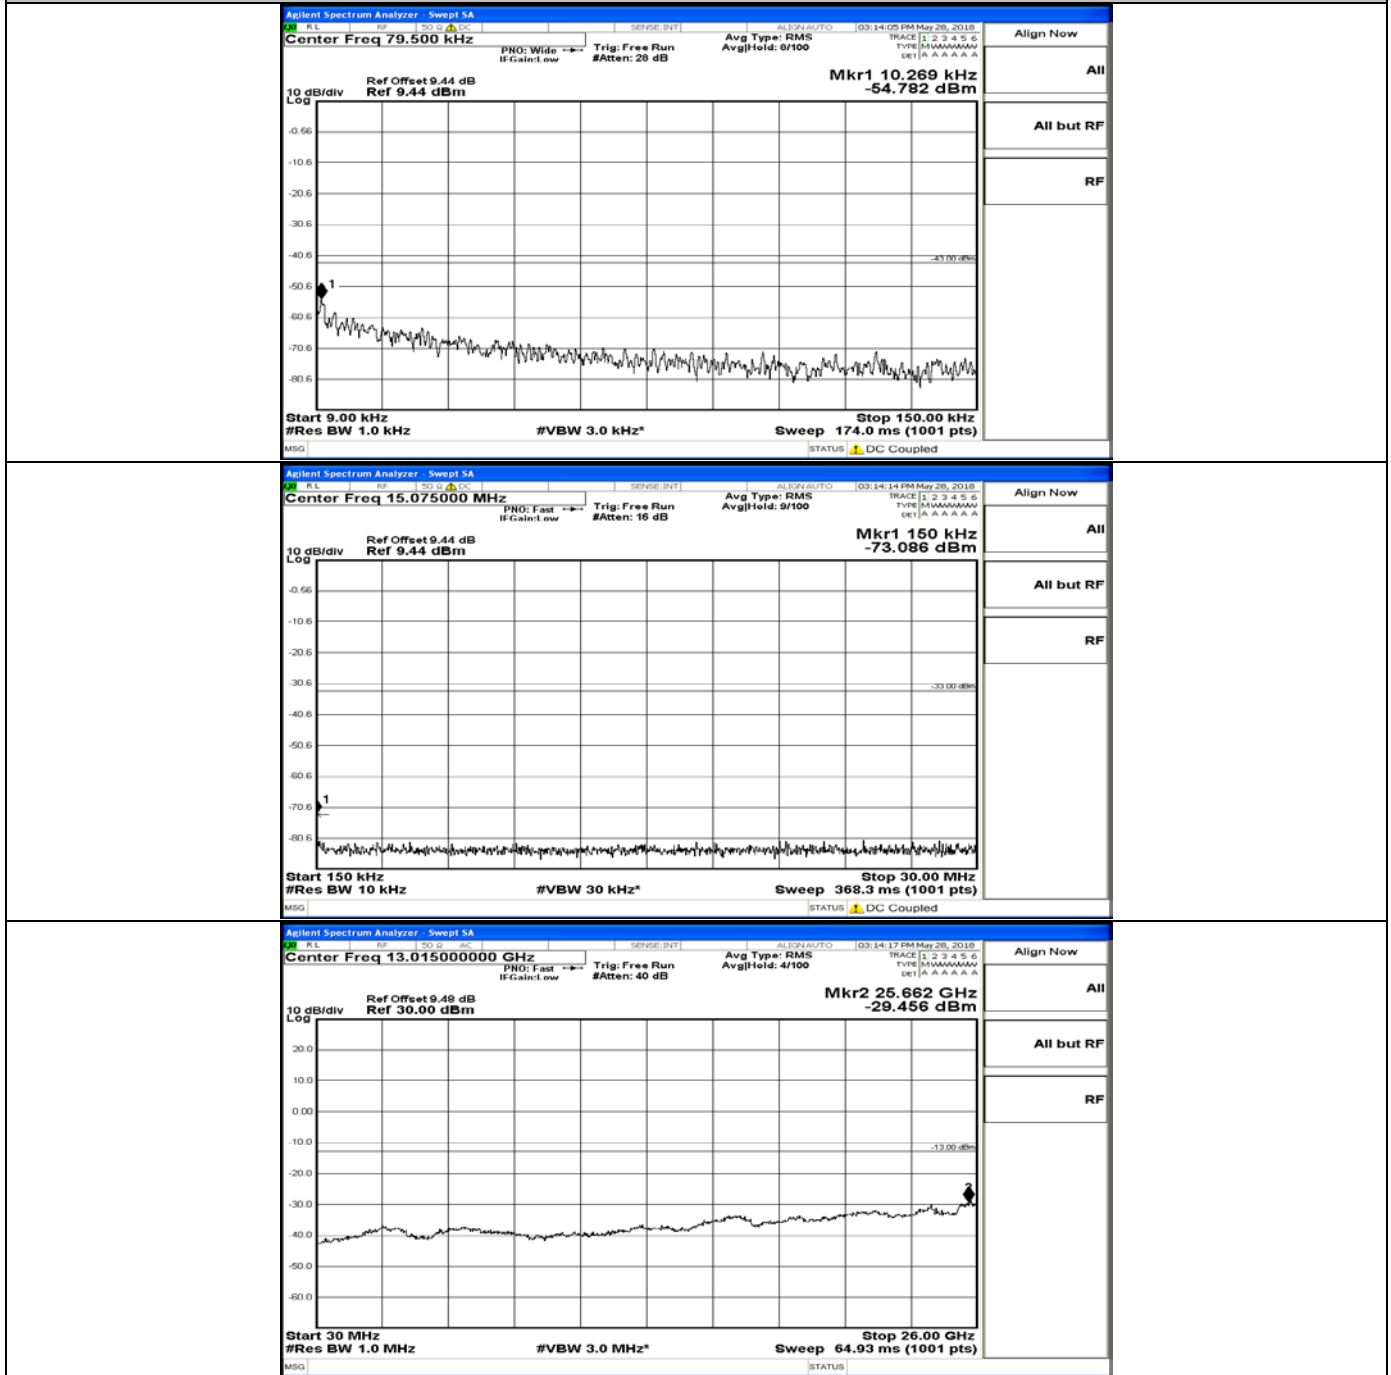

CSE Test Graph(s) (Channel Bandwidth:20 MHz)_LCH_QPSK