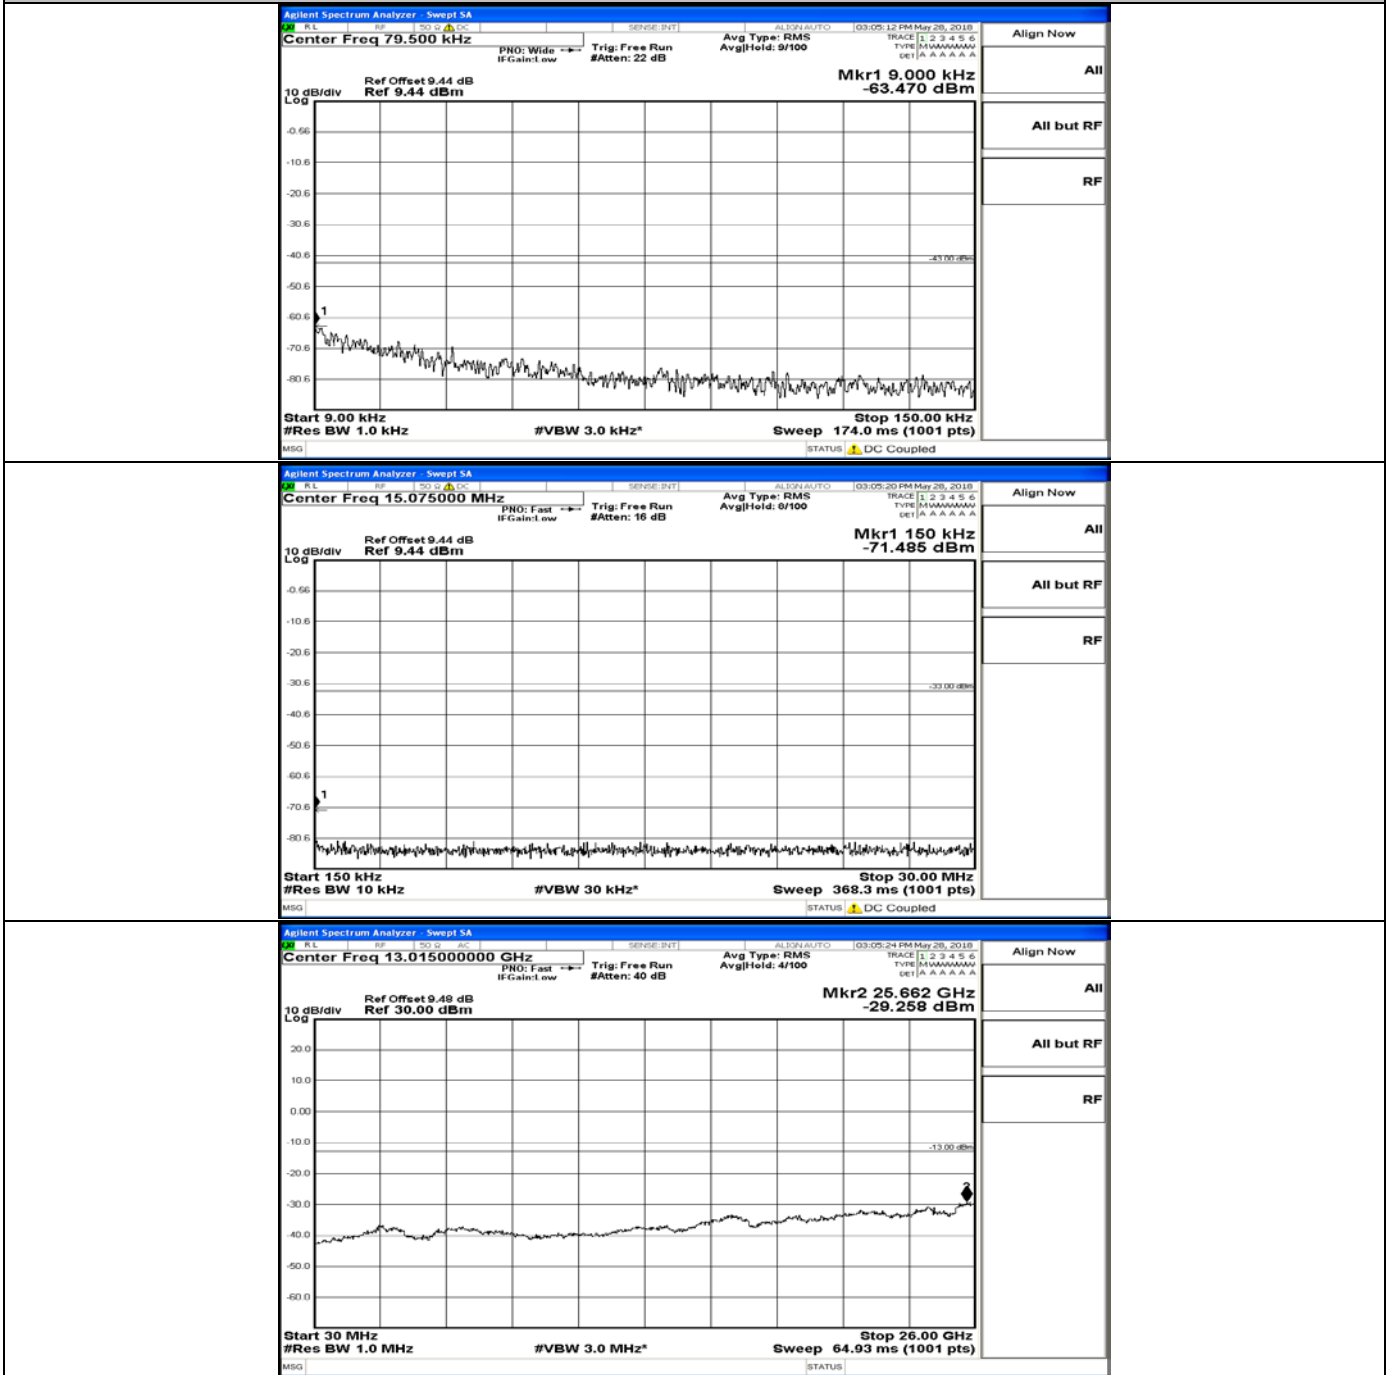

CSE Test Graph(s) (Channel Bandwidth: 3 MHz)_MCH_16QAM