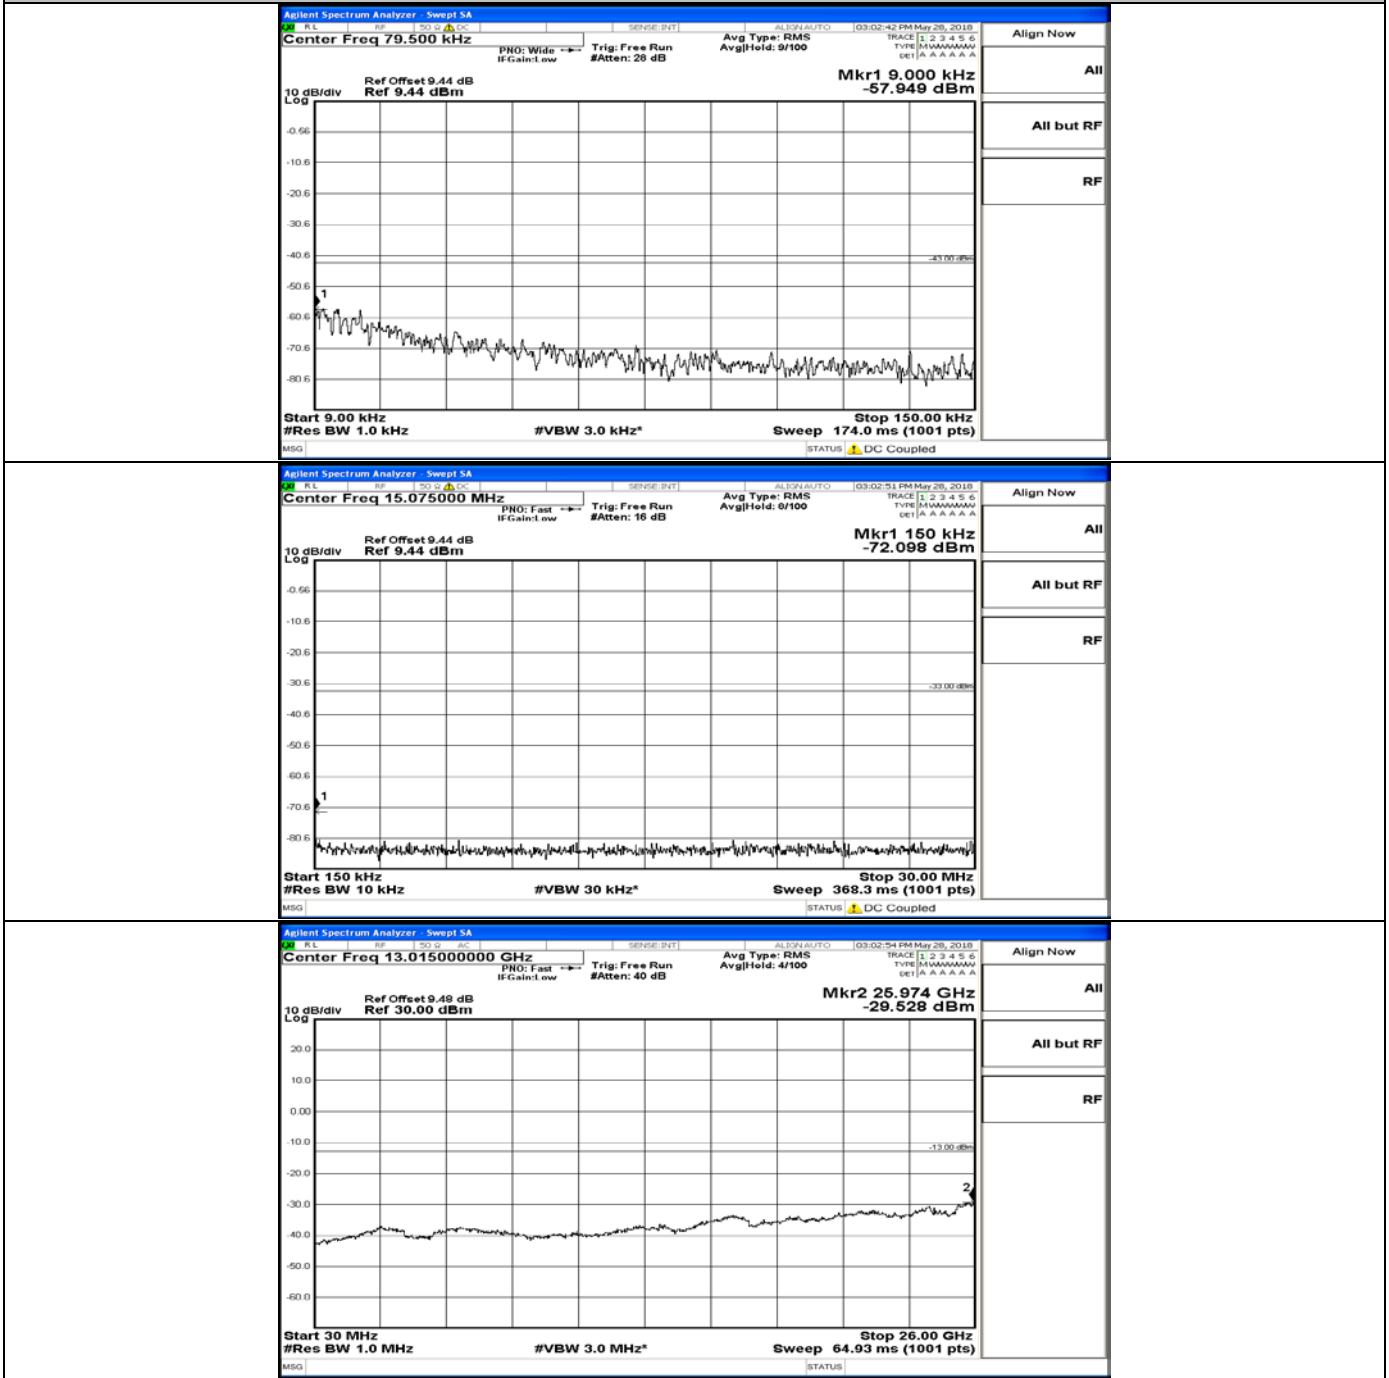

Band Edge Test Graph(s) (Channel Bandwidth:15 MHz)_HCH_16QAM

Band Edge Test Graph(s) (Channel Bandwidth:20 MHz)_LCH_QPSK

Band Edge Test Graph(s) (Channel Bandwidth:20 MHz)_HCH_QPSK

Band Edge Test Graph(s) (Channel Bandwidth:20 MHz)_LCH_16QAM

Band Edge Test Graph(s) (Channel Bandwidth:20 MHz)_HCH_16QAM

A.5 Conducted Spurious Emission

CSE Test Graph(s) (Channel Bandwidth: 1.4 MHz)_LCH_QPSK

CSE Test Graph(s) (Channel Bandwidth: 1.4 MHz)_MCH_QPSK

CSE Test Graph(s) (Channel Bandwidth: 1.4 MHz)_LCH_16QAM

CSE Test Graph(s) (Channel Bandwidth: 1.4 MHz)_MCH_16QAM

CSE Test Graph(s) (Channel Bandwidth: 3 MHz)_LCH_QPSK

CSE Test Graph(s) (Channel Bandwidth: 3 MHz)_MCH_QPSK