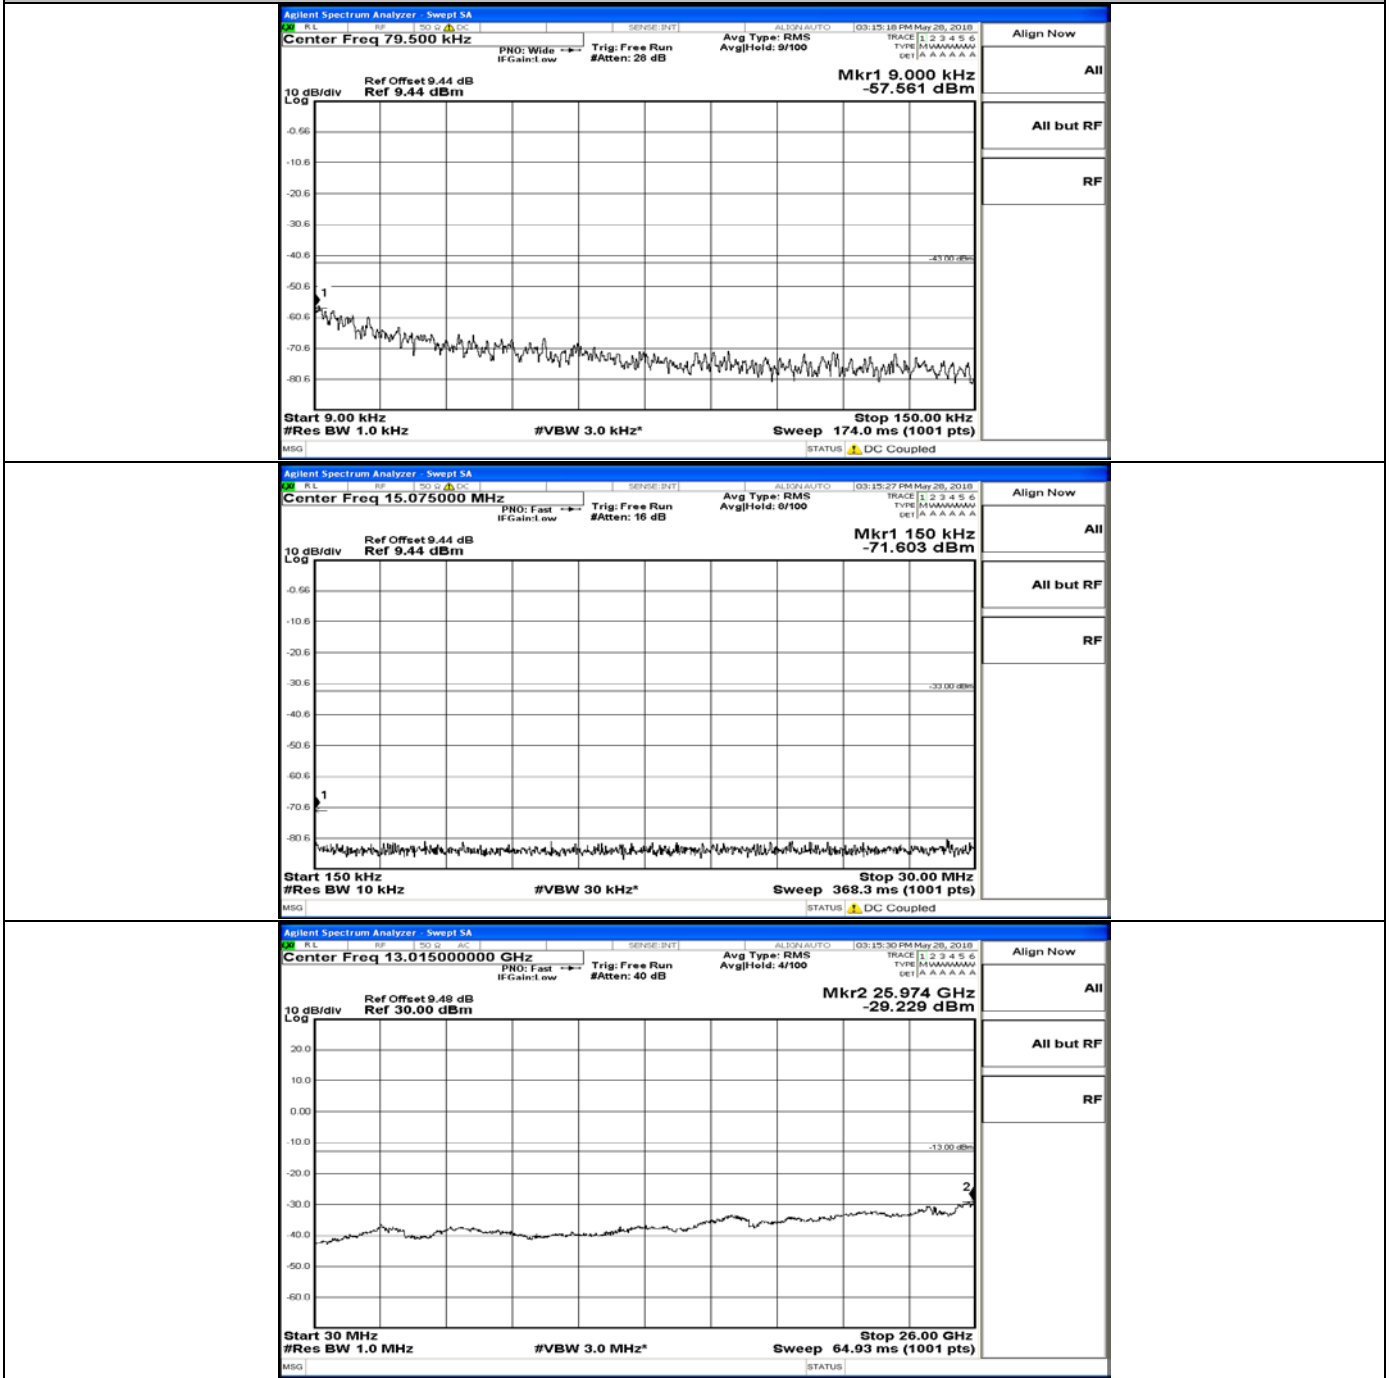

CSE Test Graph(s) (Channel Bandwidth:20 MHz)_MCH_16QAM