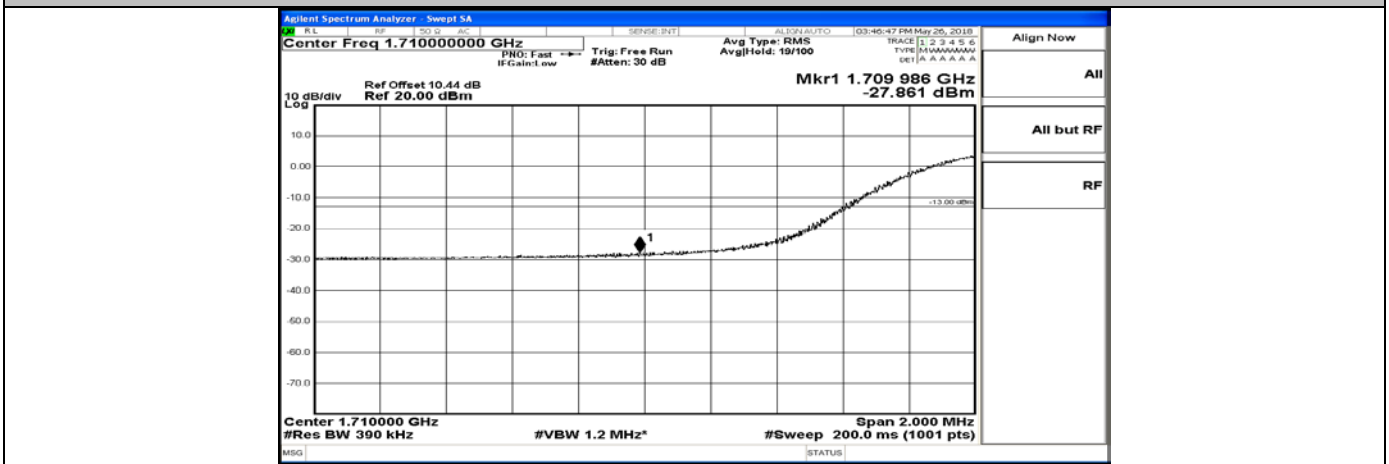

Band Edge Test Graph(s) (Channel Bandwidth:15 MHz)_HCH_16QAM

Band Edge Test Graph(s) (Channel Bandwidth:20 MHz)_LCH_QPSK

Band Edge Test Graph(s) (Channel Bandwidth:20 MHz)_HCH_QPSK

Band Edge Test Graph(s) (Channel Bandwidth:20 MHz)_LCH_16QAM

Band Edge Test Graph(s) (Channel Bandwidth:20 MHz)_HCH_16QAM

A.5 Conducted Spurious Emission

CSE Test Graph(s) (Channel Bandwidth: 1.4 MHz)_LCH_QPSK

CSE Test Graph(s) (Channel Bandwidth: 1.4 MHz)_MCH_QPSK