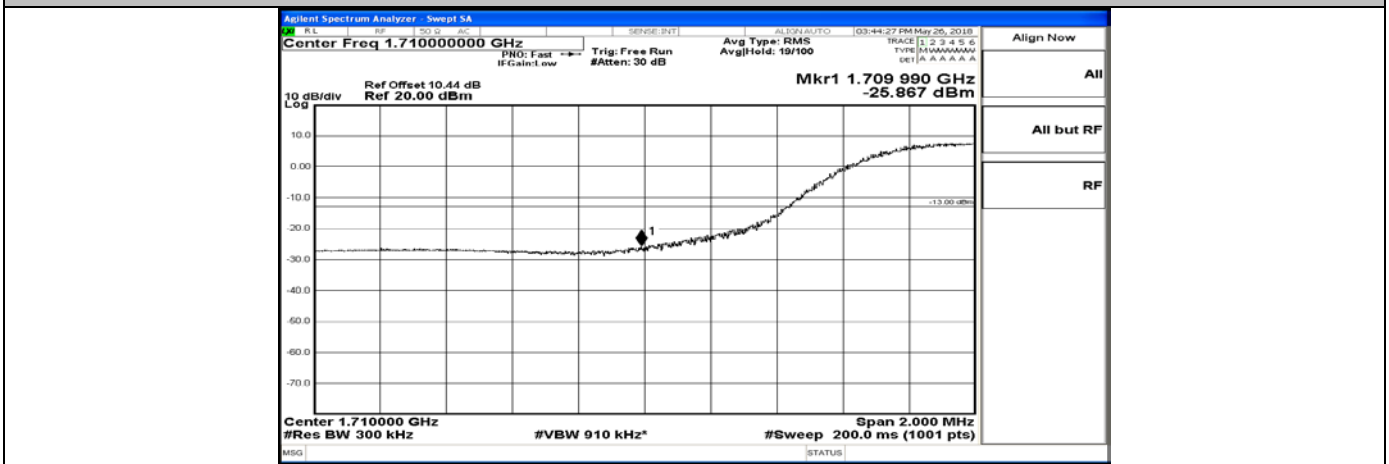

Band Edge Test Graph(s) (Channel Bandwidth: 10 MHz)_HCH_16QAM

Band Edge Test Graph(s) (Channel Bandwidth:15 MHz)_LCH_QPSK

Band Edge Test Graph(s) (Channel Bandwidth:15 MHz)_HCH_QPSK

Band Edge Test Graph(s) (Channel Bandwidth:15 MHz)_LCH_16QAM

Band Edge Test Graph(s) (Channel Bandwidth:15 MHz)_HCH_16QAM

Band Edge Test Graph(s) (Channel Bandwidth:20 MHz)_LCH_QPSK

Band Edge Test Graph(s) (Channel Bandwidth:20 MHz)_HCH_QPSK

Band Edge Test Graph(s) (Channel Bandwidth:20 MHz)_LCH_16QAM