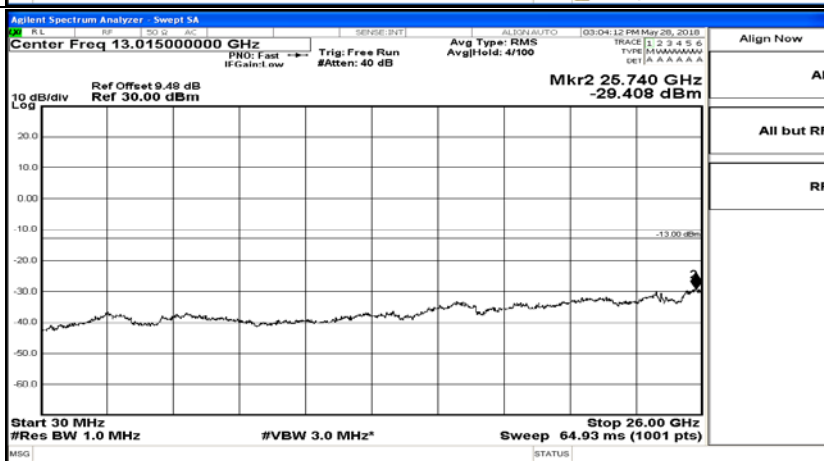

Band Edge Test Graph(s) (Channel Bandwidth:20 MHz)_HCH_16QAM

A.5 Conducted Spurious Emission

CSE Test Graph(s) (Channel Bandwidth: 1.4 MHz)_LCH_QPSK

CSE Test Graph(s) (Channel Bandwidth: 1.4 MHz)_MCH_QPSK

CSE Test Graph(s) (Channel Bandwidth: 1.4 MHz)_LCH_16QAM

CSE Test Graph(s) (Channel Bandwidth: 1.4 MHz)_MCH_16QAM

CSE Test Graph(s) (Channel Bandwidth: 3 MHz)_LCH_QPSK

CSE Test Graph(s) (Channel Bandwidth: 3 MHz)_MCH_QPSK