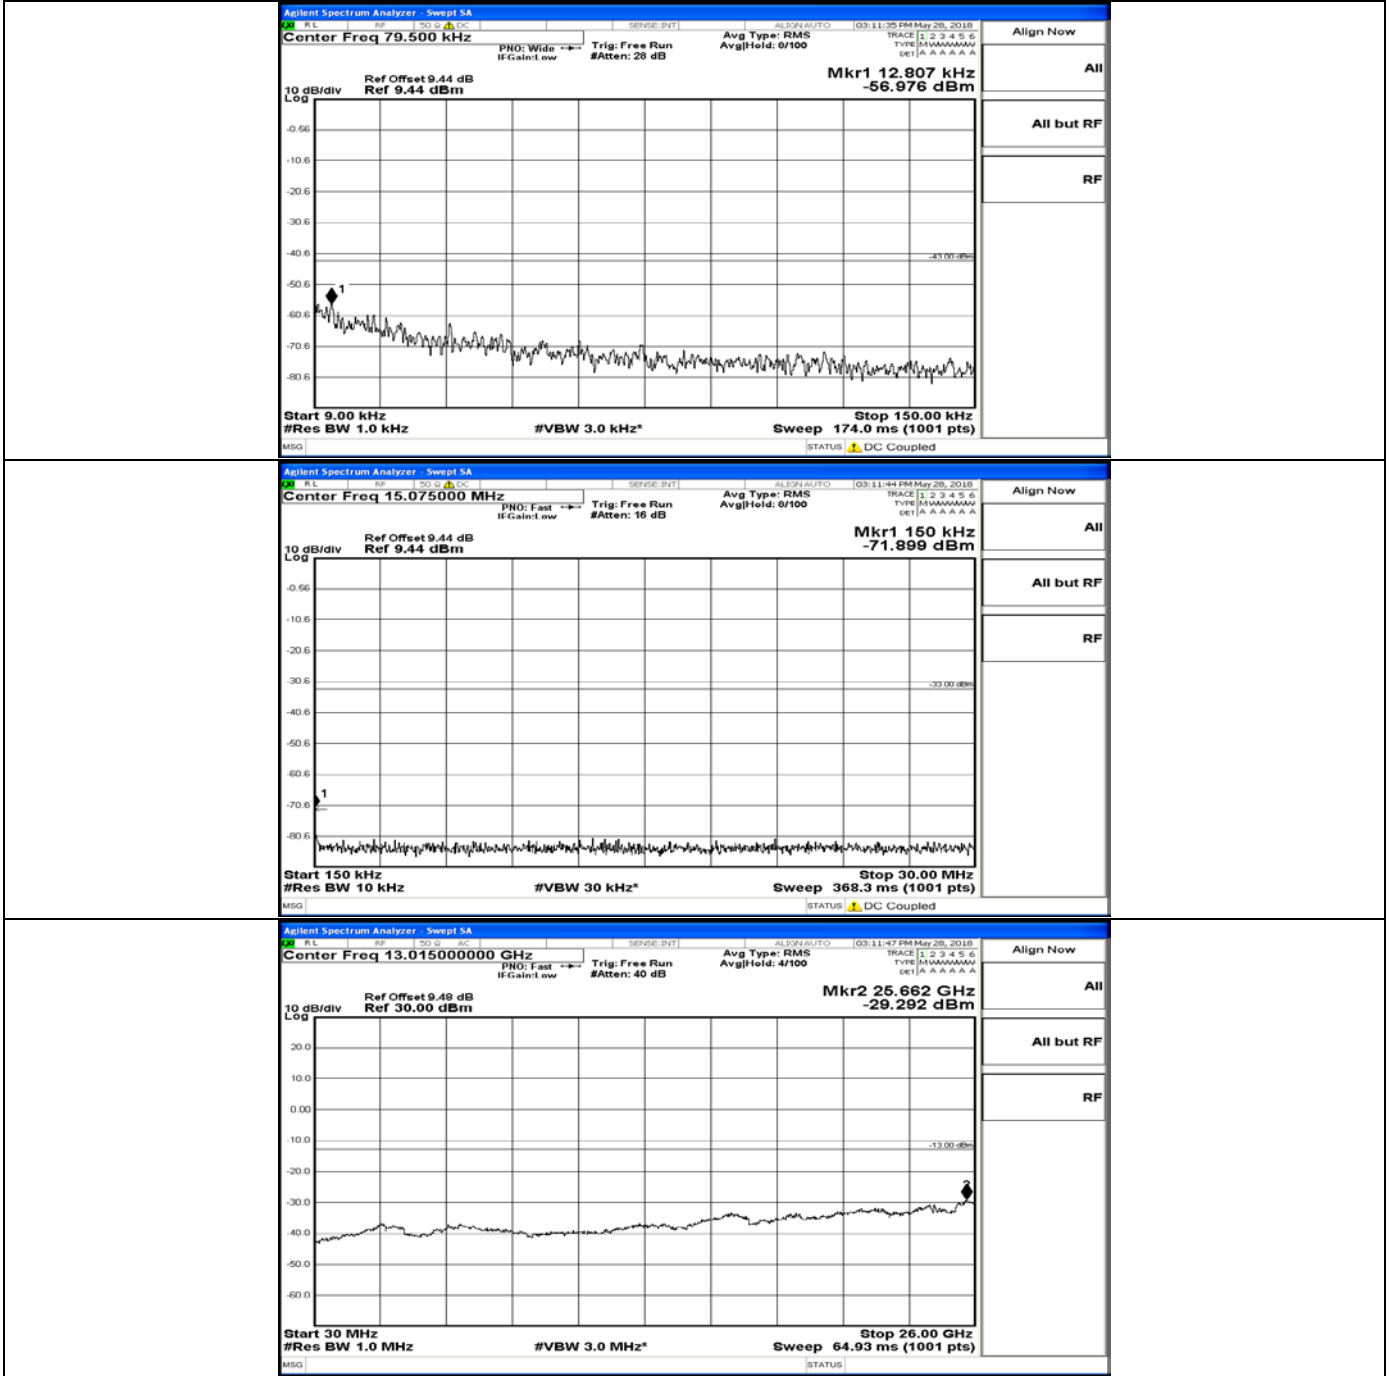

CSE Test Graph(s) (Channel Bandwidth:15 MHz)_LCH_QPSK