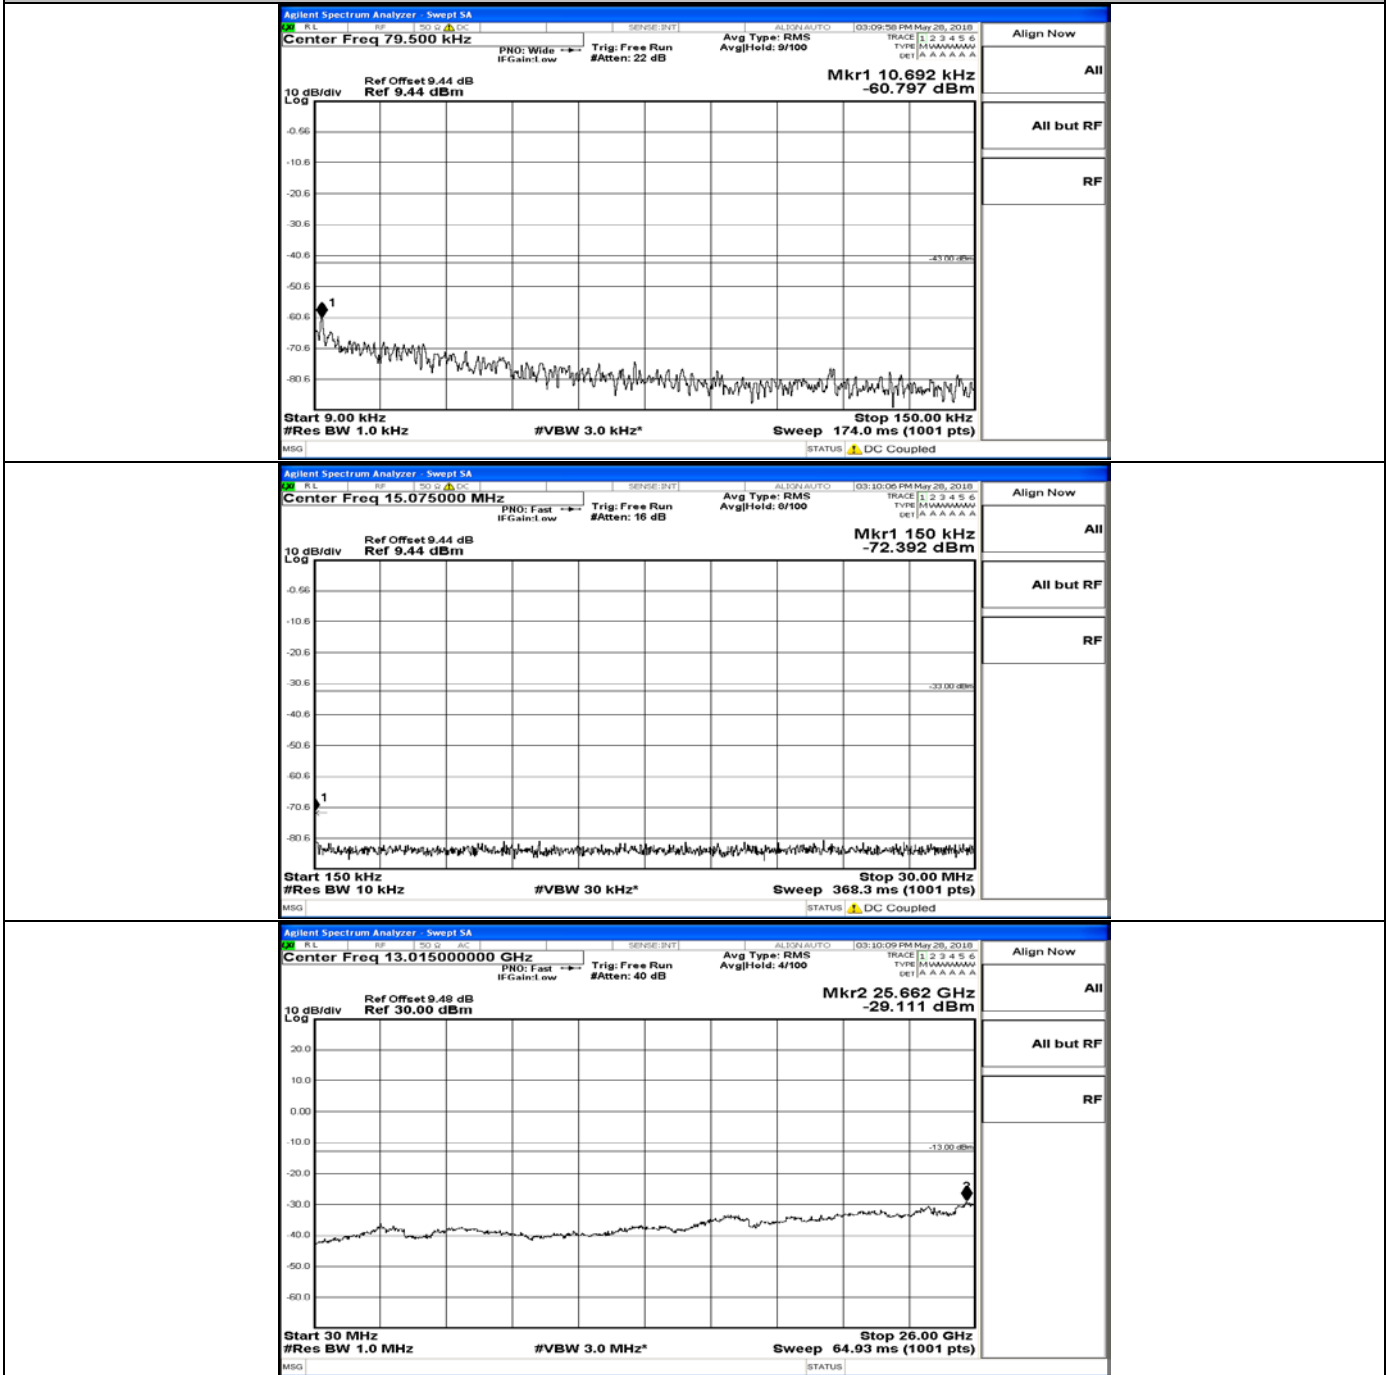

CSE Test Graph(s) (Channel Bandwidth: 5 MHz)_MCH_16QAM

CSE Test Graph(s) (Channel Bandwidth: 5 MHz)_HCH_16QAM

CSE Test Graph(s) (Channel Bandwidth: 10 MHz) LCH_QPSK

CSE Test Graph(s) (Channel Bandwidth: 10 MHz)_MCH_QPSK