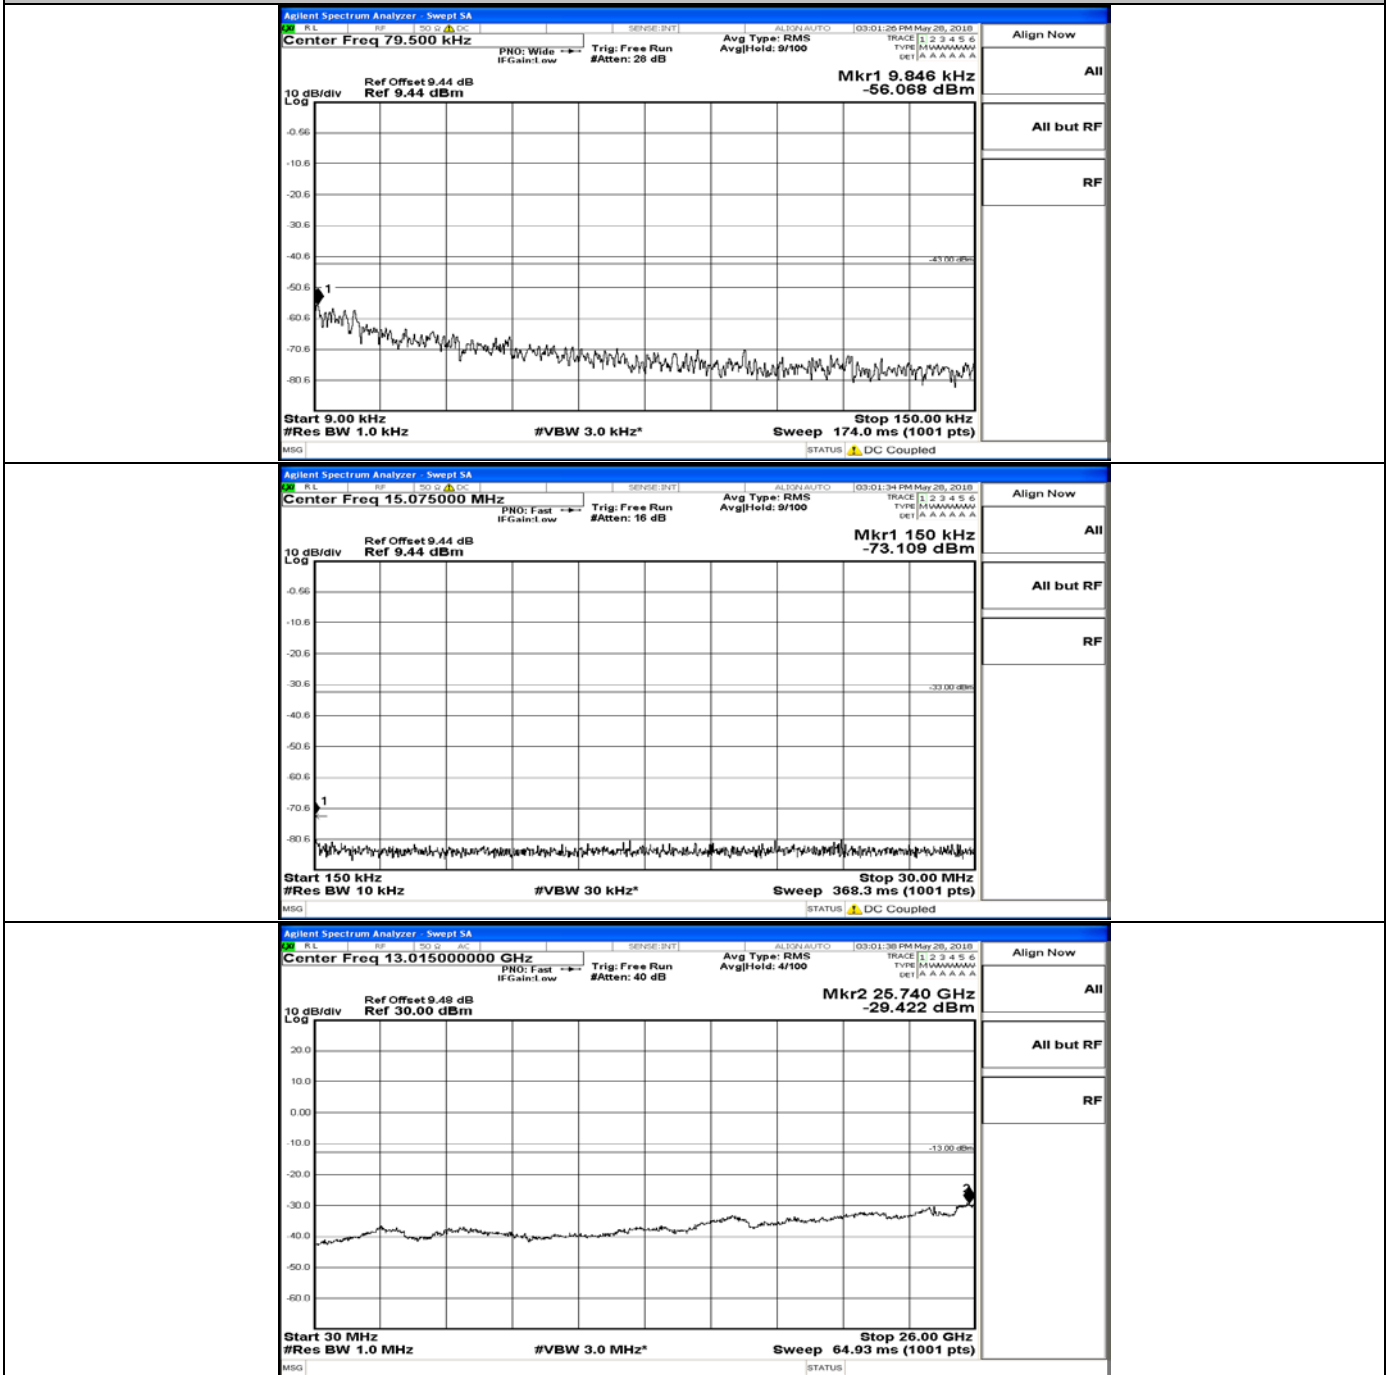

Band Edge Test Graph(s) (Channel Bandwidth: 10 MHz)_HCH_16QAM

Band Edge Test Graph(s) (Channel Bandwidth:15 MHz)_LCH_QPSK

Band Edge Test Graph(s) (Channel Bandwidth:15 MHz)_HCH_QPSK

Band Edge Test Graph(s) (Channel Bandwidth:15 MHz)_LCH_16QAM

Band Edge Test Graph(s) (Channel Bandwidth:15 MHz)_HCH_16QAM

Band Edge Test Graph(s) (Channel Bandwidth:20 MHz)_LCH_QPSK

Band Edge Test Graph(s) (Channel Bandwidth:20 MHz)_HCH_QPSK

Band Edge Test Graph(s) (Channel Bandwidth:20 MHz)_LCH_16QAM

Band Edge Test Graph(s) (Channel Bandwidth:20 MHz)_HCH_16QAM

A.5 Conducted Spurious Emission

CSE Test Graph(s) (Channel Bandwidth: 1.4 MHz)_LCH_QPSK

CSE Test Graph(s) (Channel Bandwidth: 1.4 MHz)_MCH_QPSK

CSE Test Graph(s) (Channel Bandwidth: 1.4 MHz)_LCH_16QAM

CSE Test Graph(s) (Channel Bandwidth: 1.4 MHz)_MCH_16QAM

CSE Test Graph(s) (Channel Bandwidth: 3 MHz)_LCH_QPSK

CSE Test Graph(s) (Channel Bandwidth: 3 MHz)_MCH_QPSK