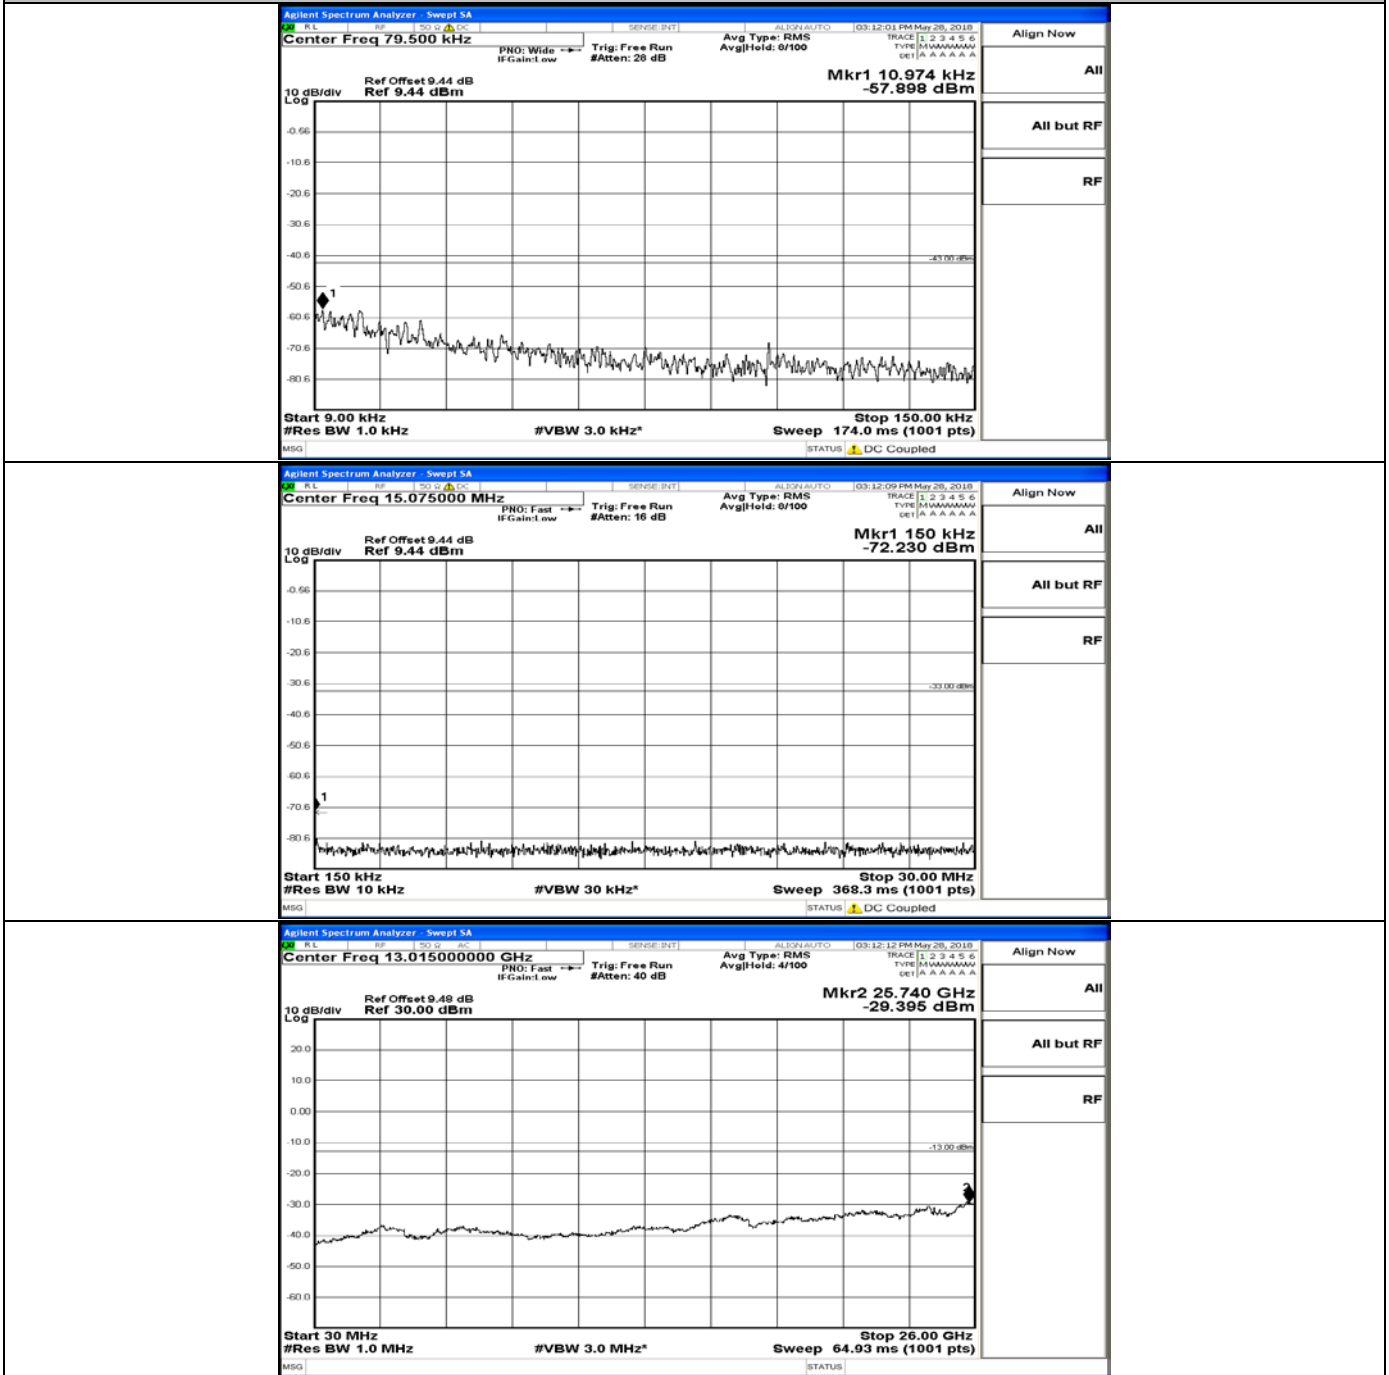

CSE Test Graph(s) (Channel Bandwidth:15 MHz)_LCH_QPSK

CSE Test Graph(s) (Channel Bandwidth:15 MHz)_MCH_QPSK

CSE Test Graph(s) (Channel Bandwidth:15 MHz)_HCH_QPSK

CSE Test Graph(s) (Channel Bandwidth:15 MHz)_LCH_16QAM