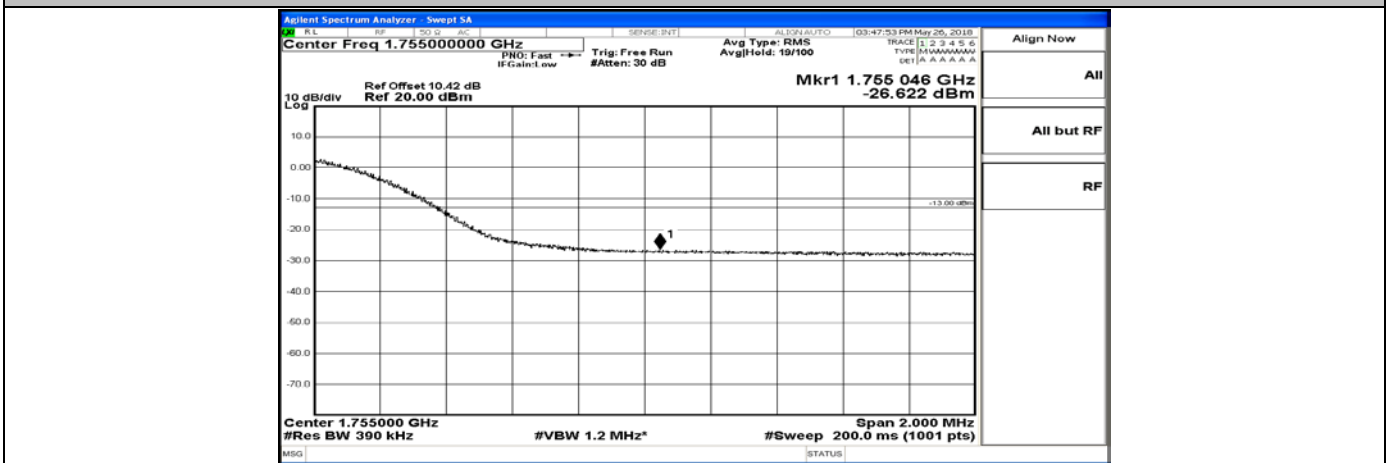

Band Edge Test Graph(s) (Channel Bandwidth:15 MHz)_HCH_16QAM

Band Edge Test Graph(s) (Channel Bandwidth:20 MHz)_LCH_QPSK

Band Edge Test Graph(s) (Channel Bandwidth:20 MHz)_HCH_QPSK

Band Edge Test Graph(s) (Channel Bandwidth:20 MHz)_LCH_16QAM

Band Edge Test Graph(s) (Channel Bandwidth:20 MHz)_HCH_16QAM

A.5 Conducted Spurious Emission

CSE Test Graph(s) (Channel Bandwidth: 1.4 MHz)_LCH_QPSK

CSE Test Graph(s) (Channel Bandwidth: 1.4 MHz)_MCH_QPSK