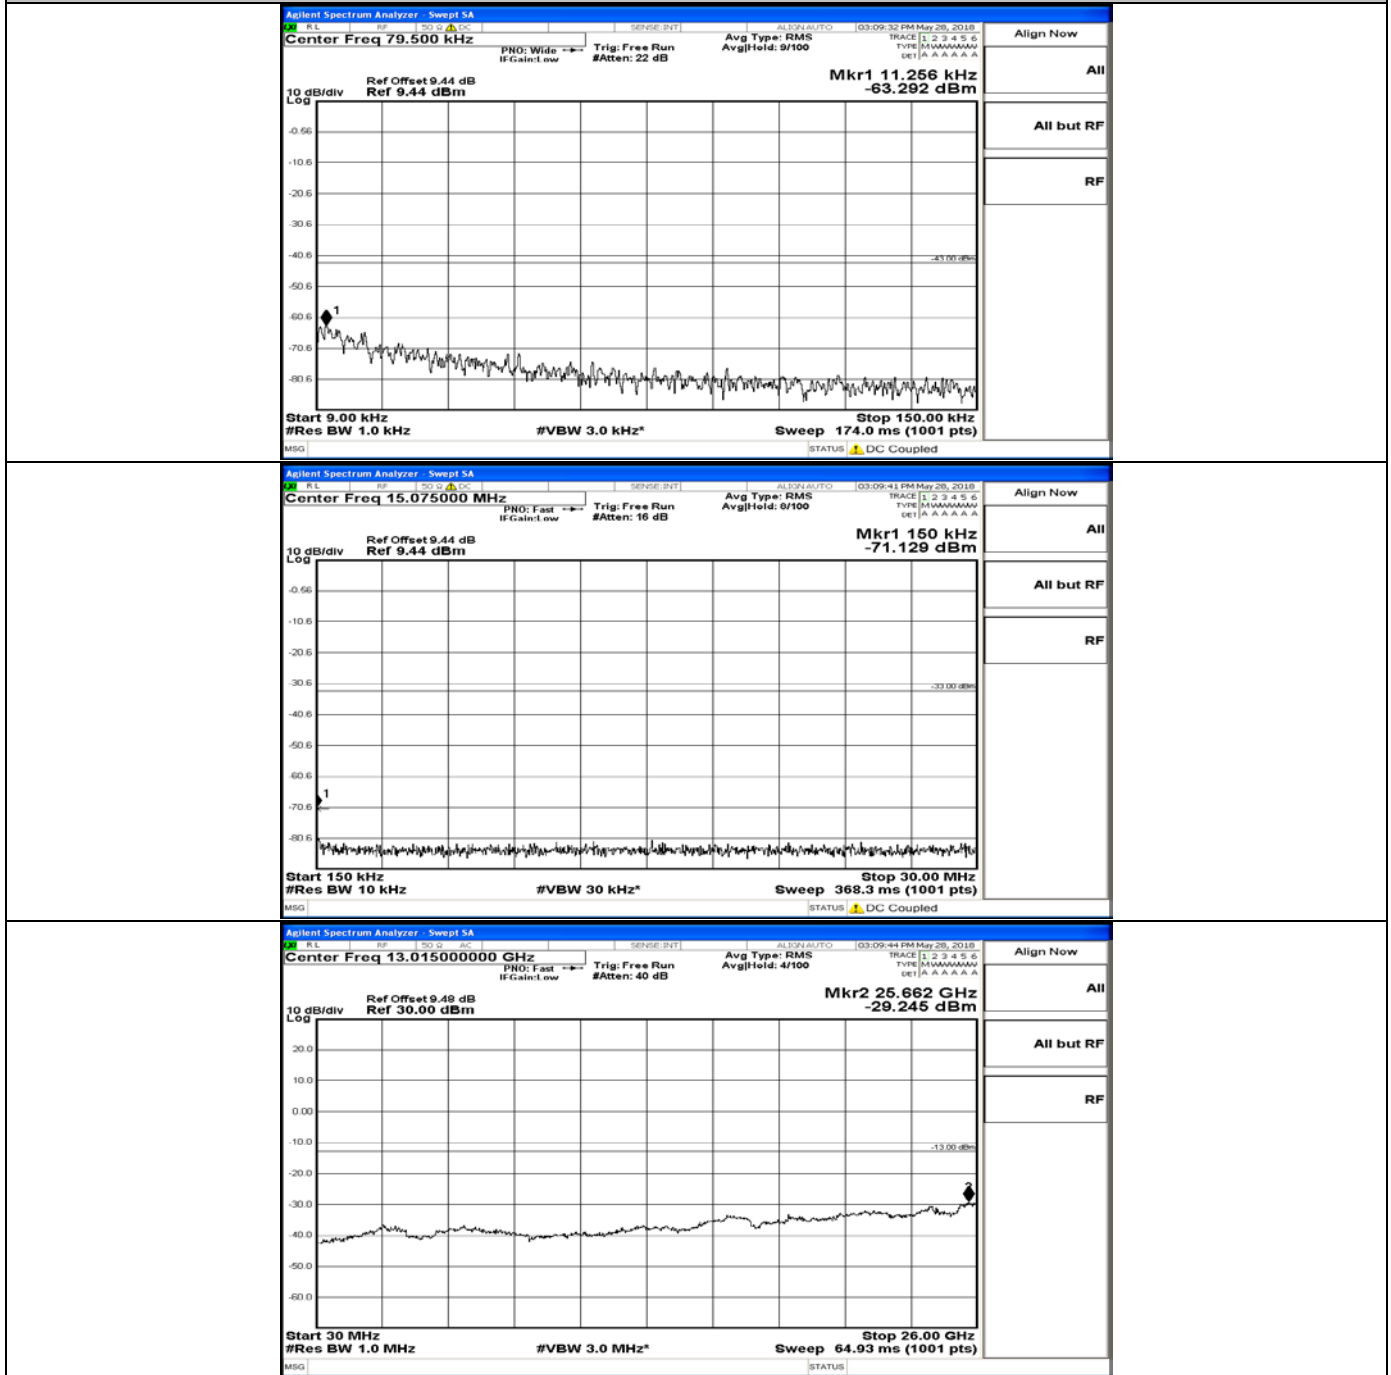

CSE Test Graph(s) (Channel Bandwidth: 10 MHz)_LCH_16QAM