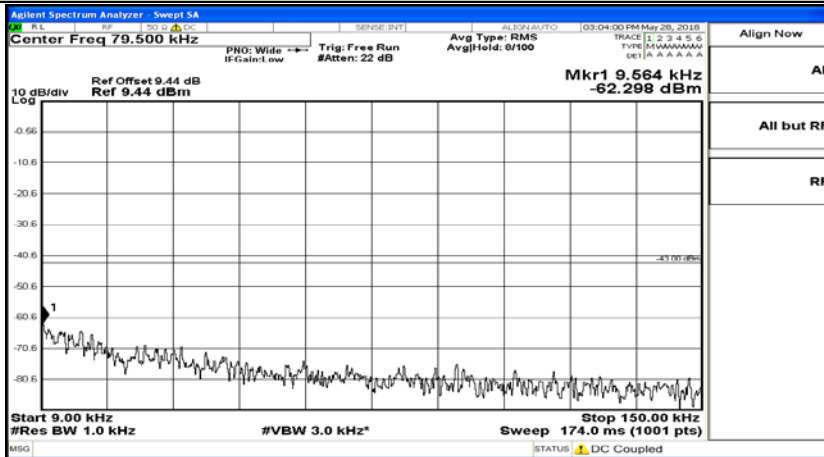

Band Edge Test Graph(s) (Channel Bandwidth:20 MHz)_HCH_16QAM

A.5 Conducted Spurious Emission

CSE Test Graph(s) (Channel Bandwidth: 1.4 MHz)_LCH_QPSK

CSE Test Graph(s) (Channel Bandwidth: 1.4 MHz)_MCH_QPSK

CSE Test Graph(s) (Channel Bandwidth: 1.4 MHz)_LCH_16QAM

CSE Test Graph(s) (Channel Bandwidth: 1.4 MHz)_MCH_16QAM

CSE Test Graph(s) (Channel Bandwidth: 3 MHz)_LCH_QPSK

CSE Test Graph(s) (Channel Bandwidth: 3 MHz)_MCH_QPSK