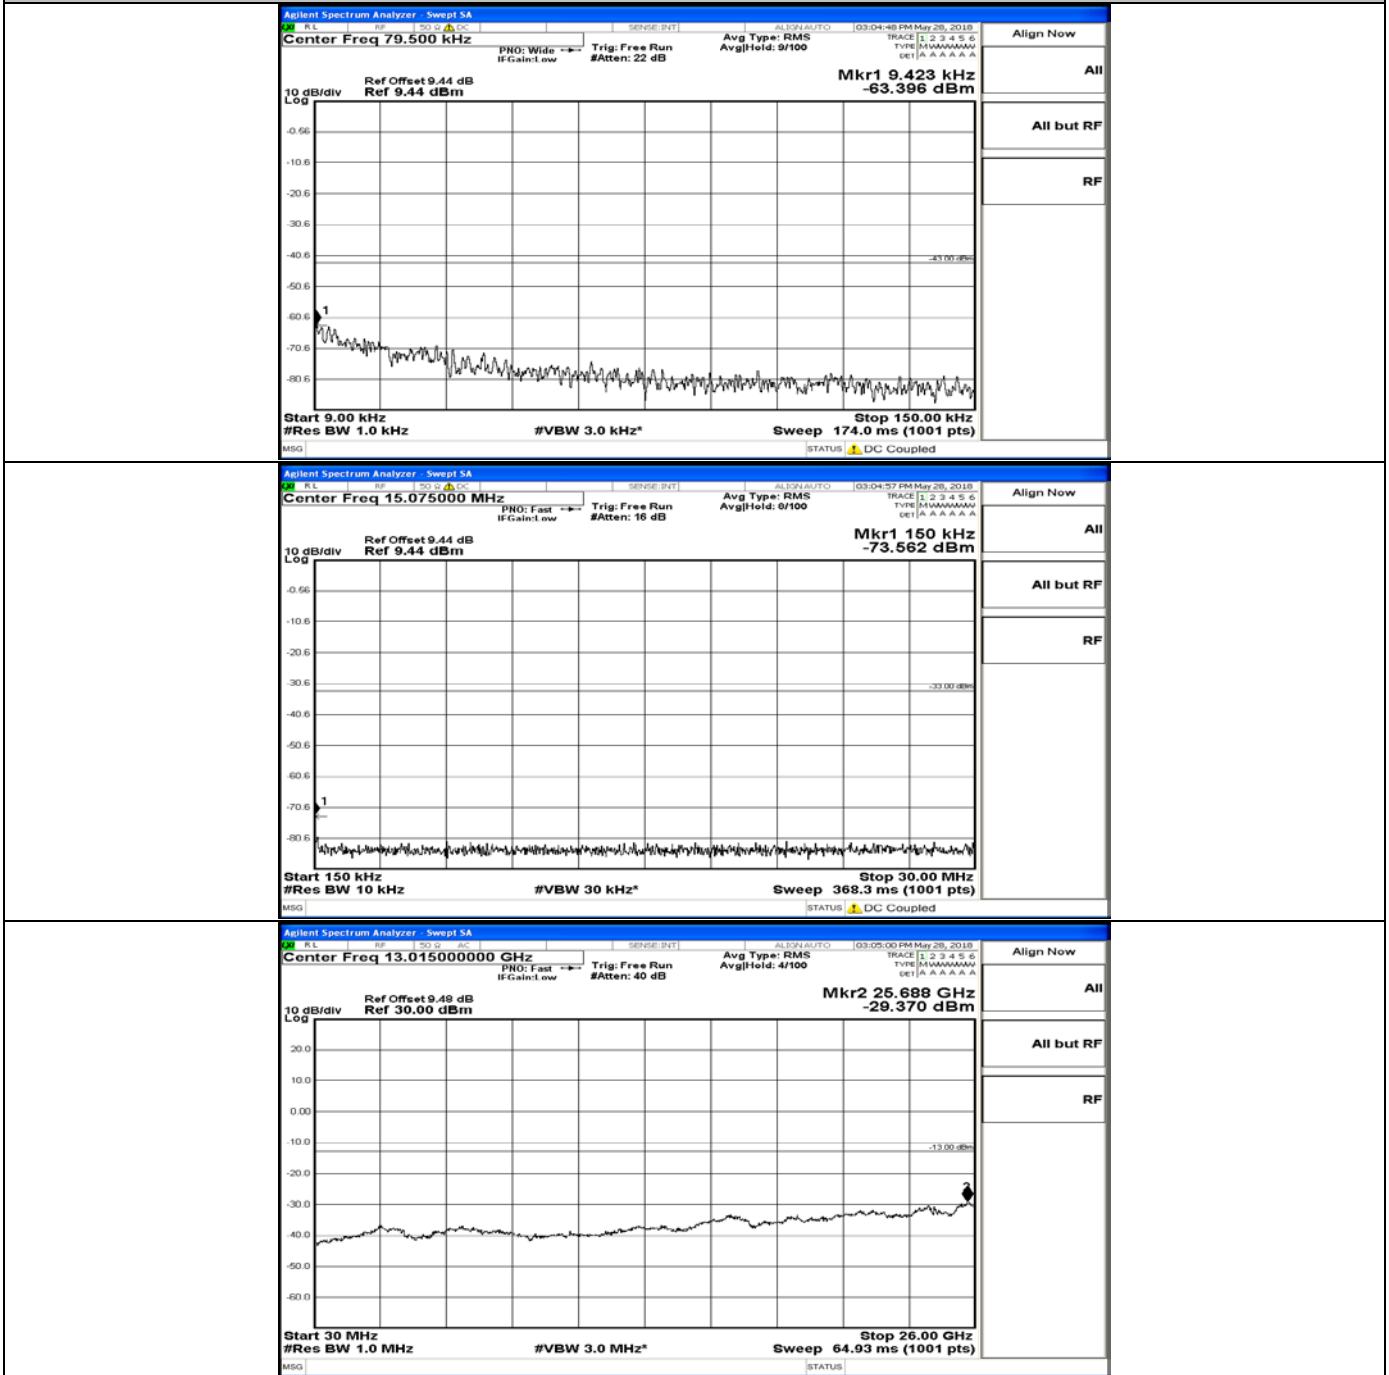

Band Edge Test Graph(s) (Channel Bandwidth:20 MHz)_HCH_16QAM

A.5 Conducted Spurious Emission

CSE Test Graph(s) (Channel Bandwidth: 1.4 MHz)_LCH_QPSK

CSE Test Graph(s) (Channel Bandwidth: 1.4 MHz)_MCH_QPSK

CSE Test Graph(s) (Channel Bandwidth: 1.4 MHz)_LCH_16QAM

CSE Test Graph(s) (Channel Bandwidth: 1.4 MHz)_MCH_16QAM

CSE Test Graph(s) (Channel Bandwidth: 3 MHz)_LCH_QPSK

CSE Test Graph(s) (Channel Bandwidth: 3 MHz)_MCH_QPSK