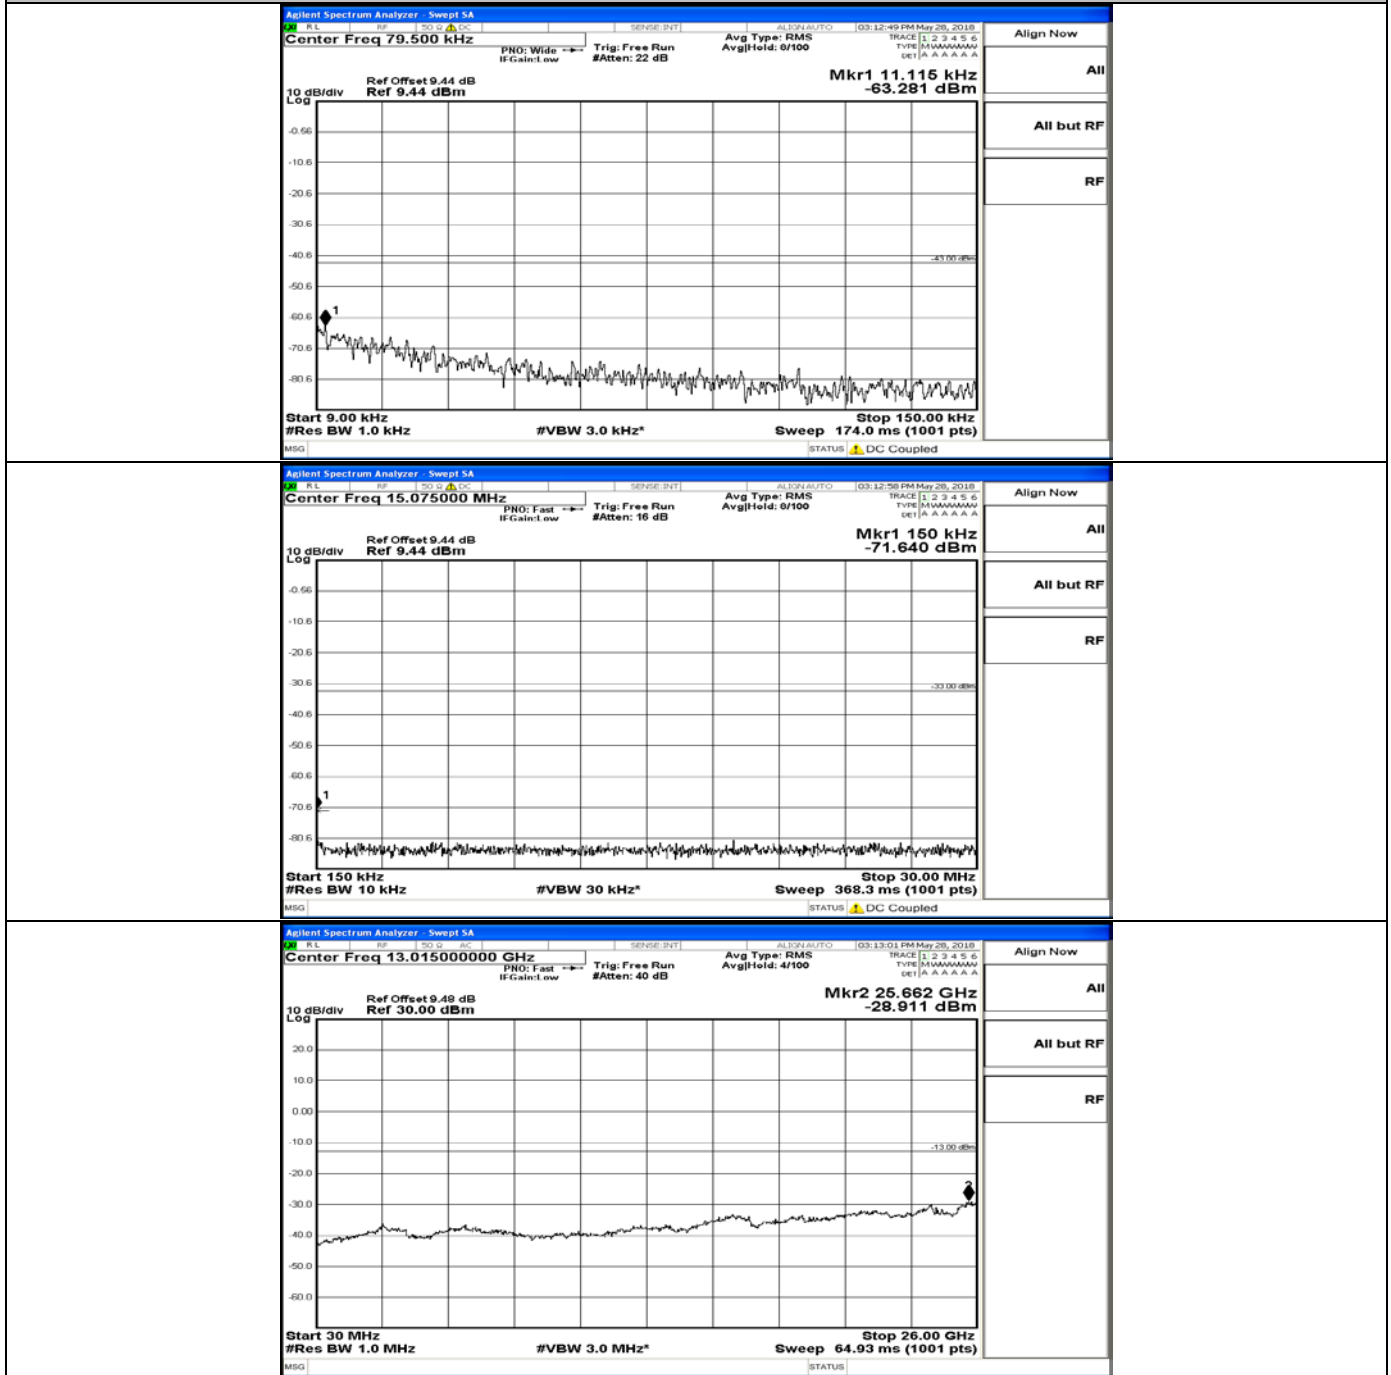

CSE Test Graph(s) (Channel Bandwidth:15 MHz)_MCH_16QAM