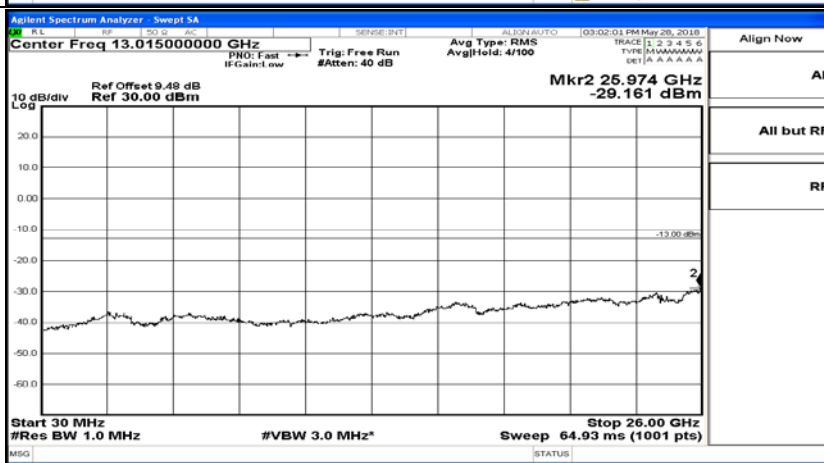

Band Edge Test Graph(s) (Channel Bandwidth:20 MHz)_HCH_16QAM

A.5 Conducted Spurious Emission

CSE Test Graph(s) (Channel Bandwidth: 1.4 MHz)_LCH_QPSK

CSE Test Graph(s) (Channel Bandwidth: 1.4 MHz)_MCH_QPSK

CSE Test Graph(s) (Channel Bandwidth: 1.4 MHz)_LCH_16QAM

CSE Test Graph(s) (Channel Bandwidth: 1.4 MHz)_MCH_16QAM

CSE Test Graph(s) (Channel Bandwidth: 3 MHz)_LCH_QPSK

CSE Test Graph(s) (Channel Bandwidth: 3 MHz)_MCH_QPSK