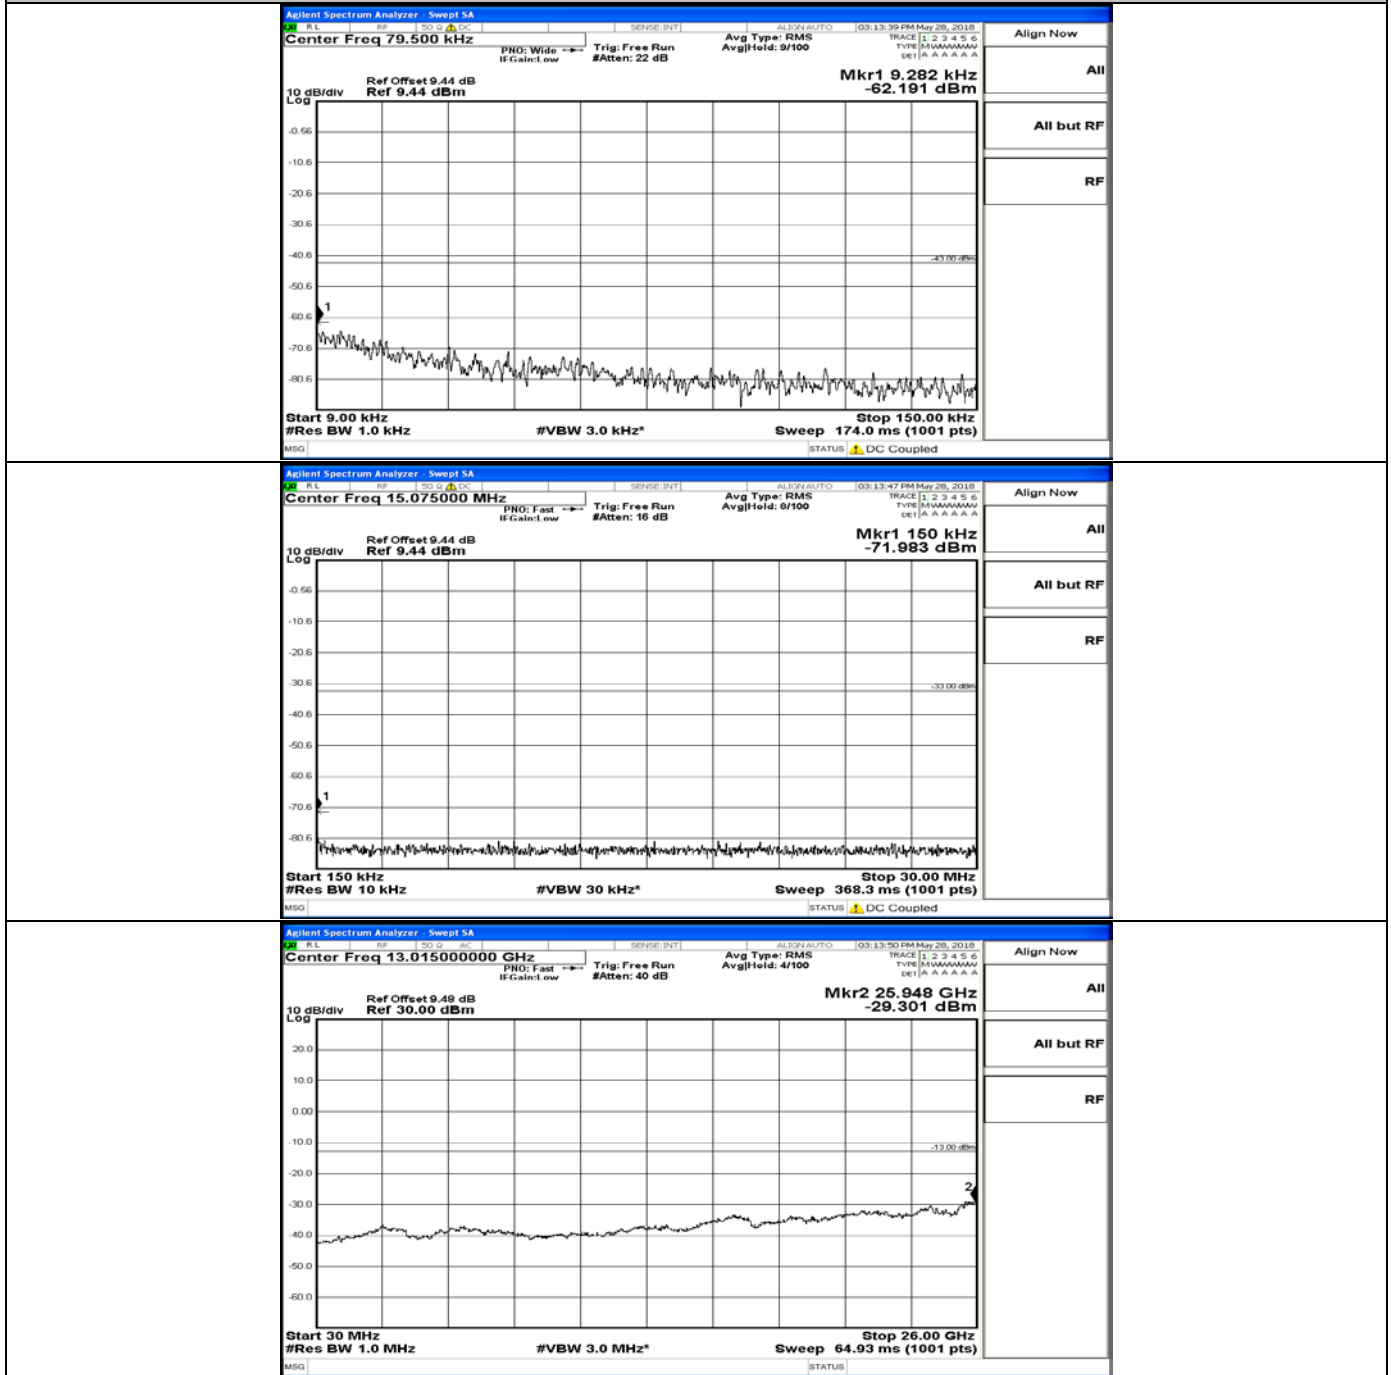

CSE Test Graph(s) (Channel Bandwidth:15 MHz)_HCH_16QAM