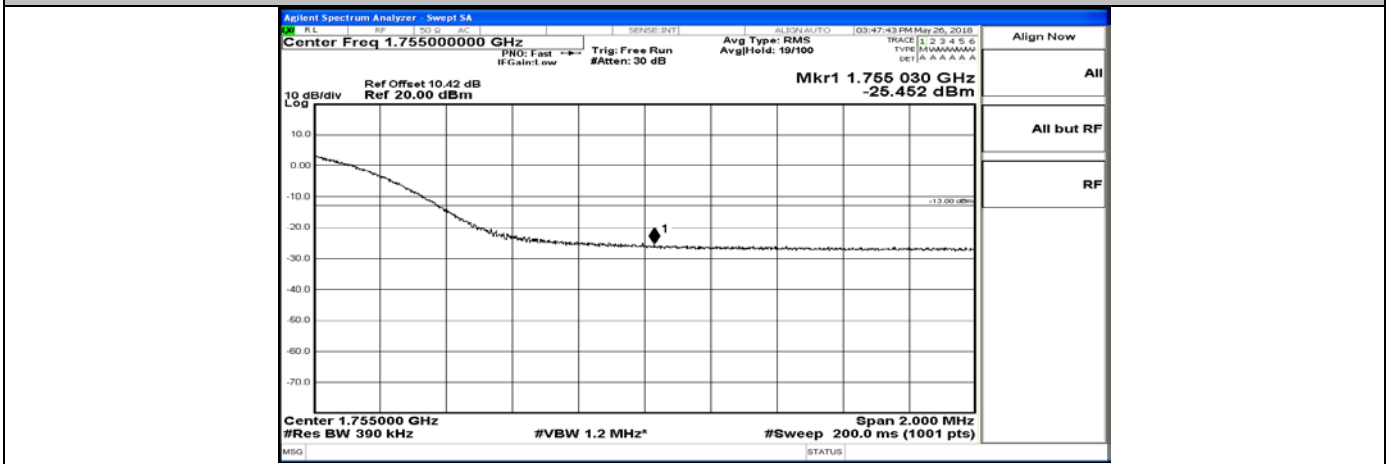

Band Edge Test Graph(s) (Channel Bandwidth: 10 MHz)_HCH_16QAM

Band Edge Test Graph(s) (Channel Bandwidth:15 MHz)_LCH_QPSK

Band Edge Test Graph(s) (Channel Bandwidth:15 MHz)_HCH_QPSK

Band Edge Test Graph(s) (Channel Bandwidth:15 MHz)_LCH_16QAM

Band Edge Test Graph(s) (Channel Bandwidth:15 MHz)_HCH_16QAM

Band Edge Test Graph(s) (Channel Bandwidth:20 MHz)_LCH_QPSK

Band Edge Test Graph(s) (Channel Bandwidth:20 MHz)_HCH_QPSK

Band Edge Test Graph(s) (Channel Bandwidth:20 MHz)_LCH_16QAM