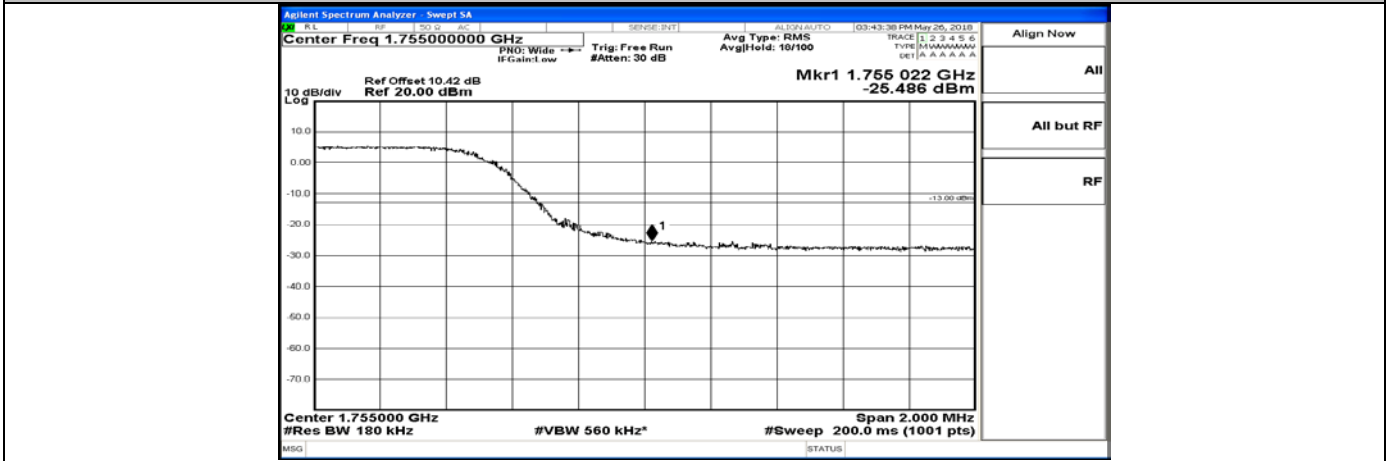

Band Edge Test Graph(s) (Channel Bandwidth: 10 MHz)_HCH_16QAM

Band Edge Test Graph(s) (Channel Bandwidth:15 MHz)_LCH_QPSK

Band Edge Test Graph(s) (Channel Bandwidth:15 MHz)_HCH_QPSK

Band Edge Test Graph(s) (Channel Bandwidth:15 MHz)_LCH_16QAM

Band Edge Test Graph(s) (Channel Bandwidth:15 MHz)_HCH_16QAM

Band Edge Test Graph(s) (Channel Bandwidth:20 MHz)_LCH_QPSK

Band Edge Test Graph(s) (Channel Bandwidth:20 MHz)_HCH_QPSK

Band Edge Test Graph(s) (Channel Bandwidth:20 MHz)_LCH_16QAM