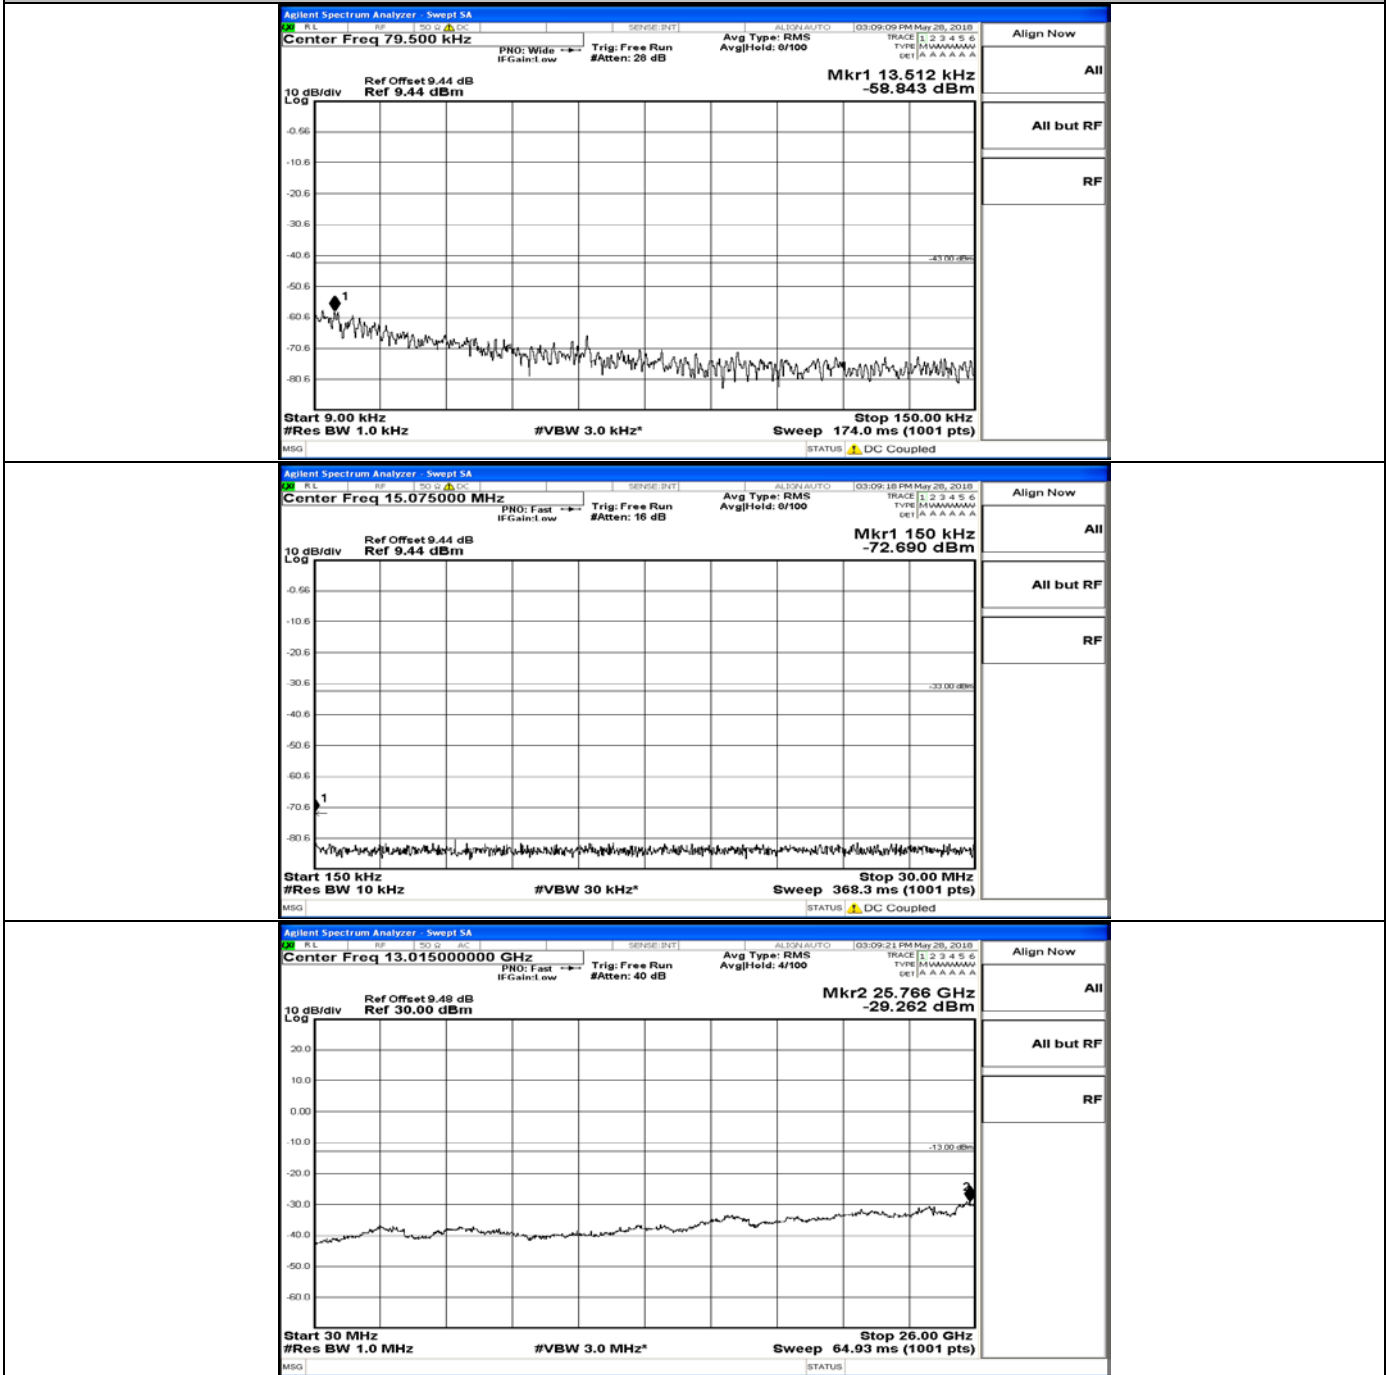

CSE Test Graph(s) (Channel Bandwidth: 5 MHz)_LCH_QPSK

CSE Test Graph(s) (Channel Bandwidth: 5 MHz)_MCH_QPSK

CSE Test Graph(s) (Channel Bandwidth: 5 MHz)_HCH_QPSK

CSE Test Graph(s) (Channel Bandwidth: 5 MHz)_LCH_16QAM

CSE Test Graph(s) (Channel Bandwidth: 5 MHz)_MCH_16QAM

CSE Test Graph(s) (Channel Bandwidth: 5 MHz)_HCH_16QAM

CSE Test Graph(s) (Channel Bandwidth: 10 MHz) LCH_QPSK

CSE Test Graph(s) (Channel Bandwidth: 10 MHz)_MCH_QPSK