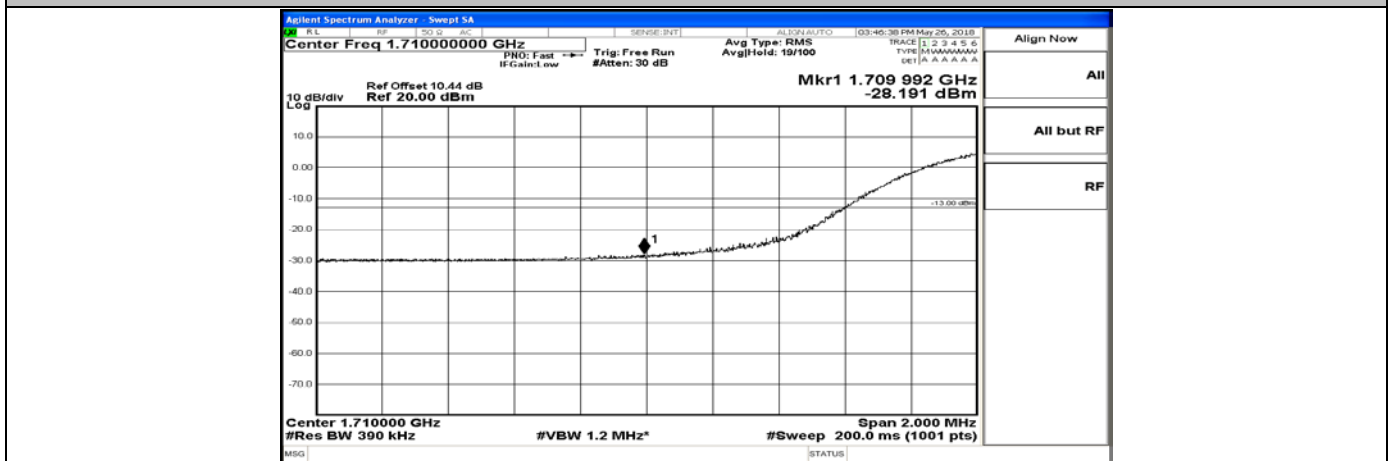

Band Edge Test Graph(s) (Channel Bandwidth: 10 MHz)_HCH_16QAM

Band Edge Test Graph(s) (Channel Bandwidth:15 MHz)_LCH_QPSK

Band Edge Test Graph(s) (Channel Bandwidth:15 MHz)_HCH_QPSK

Band Edge Test Graph(s) (Channel Bandwidth:15 MHz)_LCH_16QAM

Band Edge Test Graph(s) (Channel Bandwidth:15 MHz)_HCH_16QAM

Band Edge Test Graph(s) (Channel Bandwidth:20 MHz)_LCH_QPSK

Band Edge Test Graph(s) (Channel Bandwidth:20 MHz)_HCH_QPSK

Band Edge Test Graph(s) (Channel Bandwidth:20 MHz)_LCH_16QAM