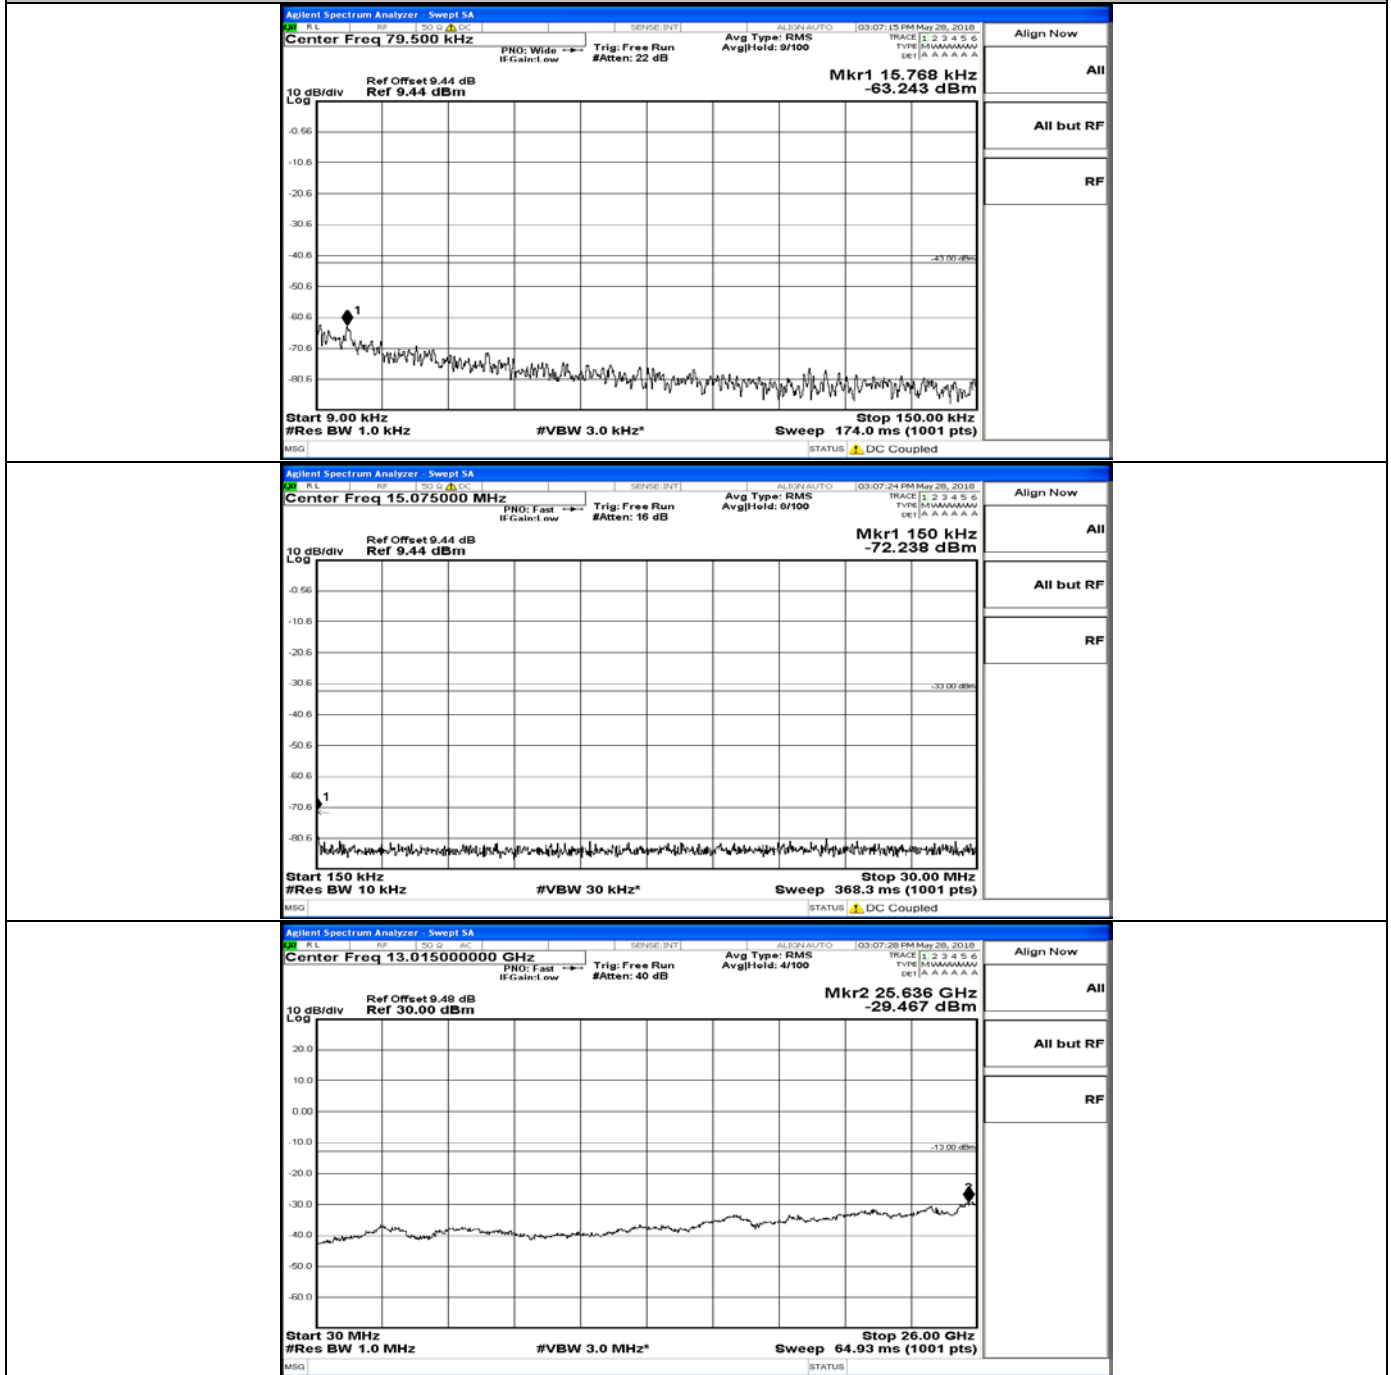

CSE Test Graph(s) (Channel Bandwidth: 3 MHz)_HCH_QPSK

CSE Test Graph(s) (Channel Bandwidth: 3 MHz)_LCH_16QAM

CSE Test Graph(s) (Channel Bandwidth: 3 MHz)_MCH_16QAM

CSE Test Graph(s) (Channel Bandwidth: 3 MHz)_HCH_16QAM

CSE Test Graph(s) (Channel Bandwidth: 5 MHz)_LCH_QPSK

CSE Test Graph(s) (Channel Bandwidth: 5 MHz)_MCH_QPSK

CSE Test Graph(s) (Channel Bandwidth: 5 MHz)_HCH_QPSK

CSE Test Graph(s) (Channel Bandwidth: 5 MHz)_LCH_16QAM