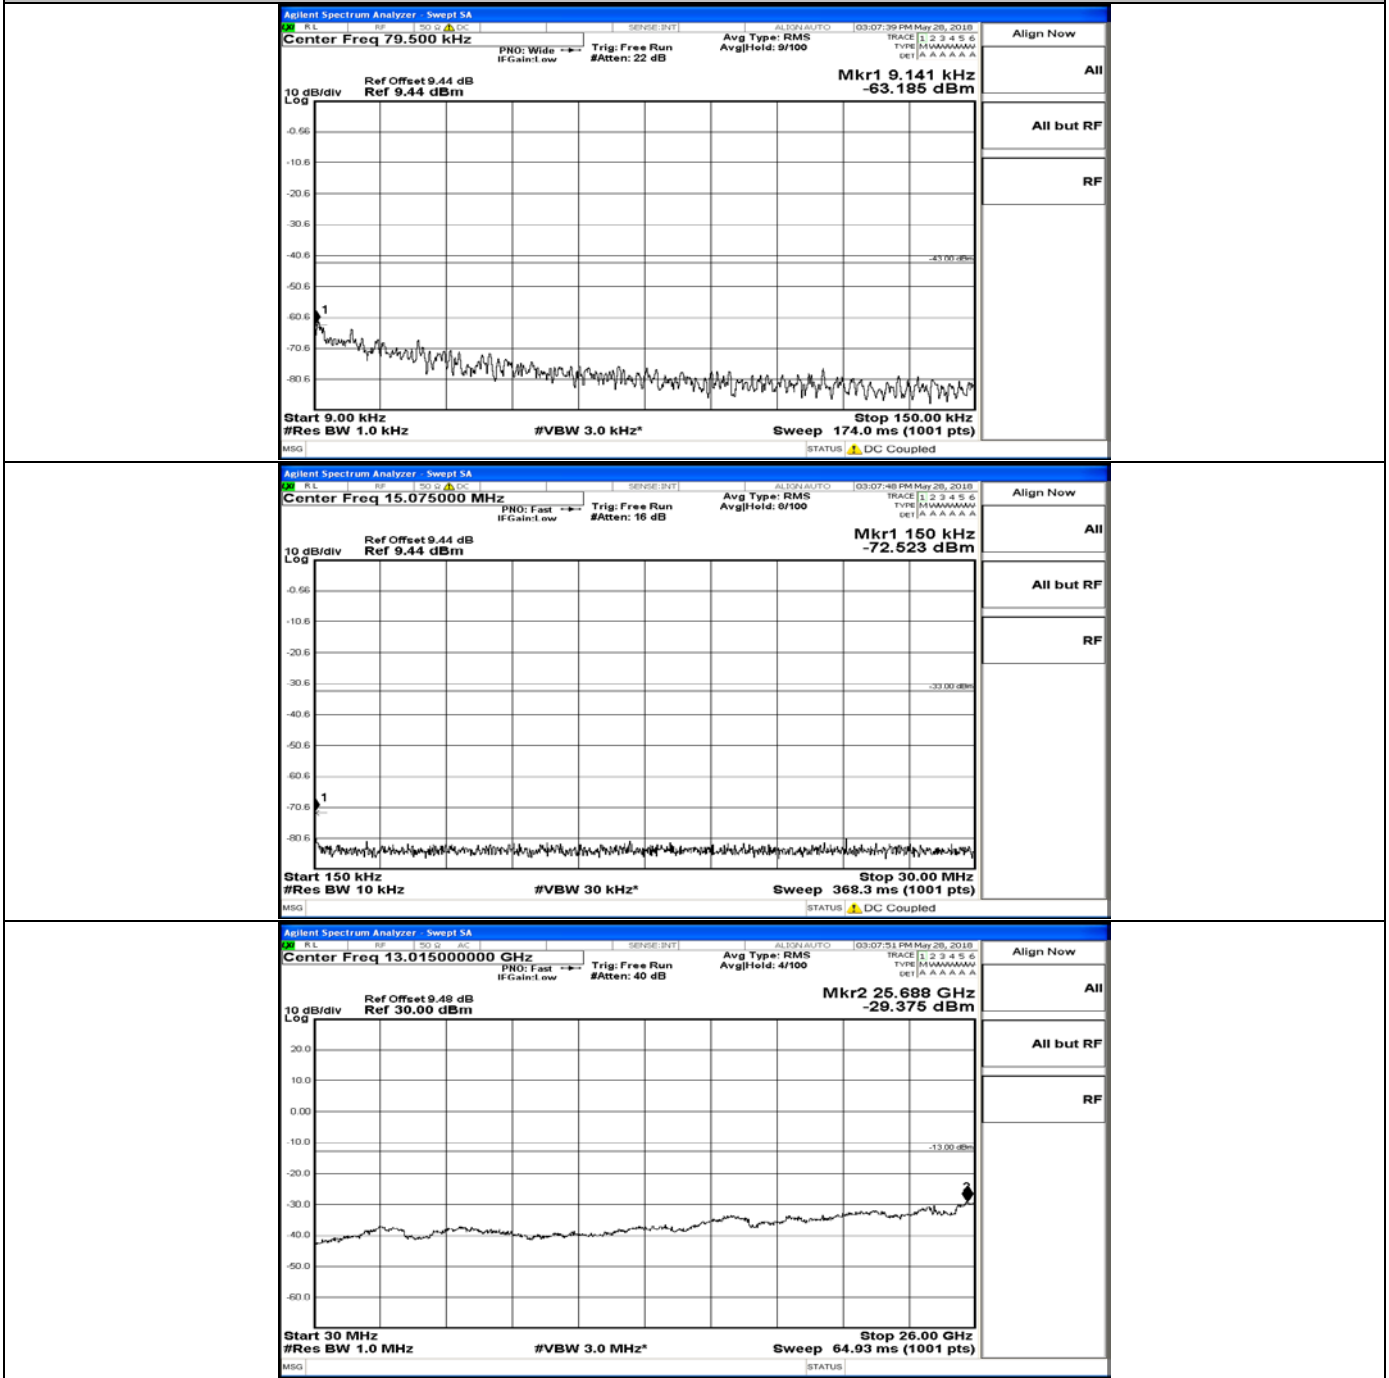

CSE Test Graph(s) (Channel Bandwidth: 5 MHz)_LCH_QPSK

CSE Test Graph(s) (Channel Bandwidth: 5 MHz)_MCH_QPSK

CSE Test Graph(s) (Channel Bandwidth: 5 MHz)_HCH_QPSK

CSE Test Graph(s) (Channel Bandwidth: 5 MHz)_LCH_16QAM

CSE Test Graph(s) (Channel Bandwidth: 5 MHz)_MCH_16QAM

CSE Test Graph(s) (Channel Bandwidth: 5 MHz)_HCH_16QAM

CSE Test Graph(s) (Channel Bandwidth: 10 MHz) LCH_QPSK

CSE Test Graph(s) (Channel Bandwidth: 10 MHz)_MCH_QPSK