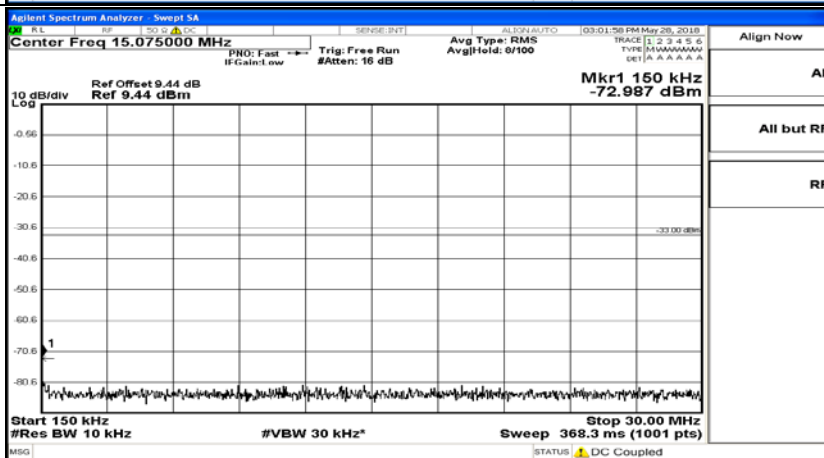

Band Edge Test Graph(s) (Channel Bandwidth:20 MHz)_HCH_16QAM

A.5 Conducted Spurious Emission

CSE Test Graph(s) (Channel Bandwidth: 1.4 MHz)_LCH_QPSK

CSE Test Graph(s) (Channel Bandwidth: 1.4 MHz)_MCH_QPSK

CSE Test Graph(s) (Channel Bandwidth: 1.4 MHz)_LCH_16QAM

CSE Test Graph(s) (Channel Bandwidth: 1.4 MHz)_MCH_16QAM

CSE Test Graph(s) (Channel Bandwidth: 3 MHz)_LCH_QPSK

CSE Test Graph(s) (Channel Bandwidth: 3 MHz)_MCH_QPSK