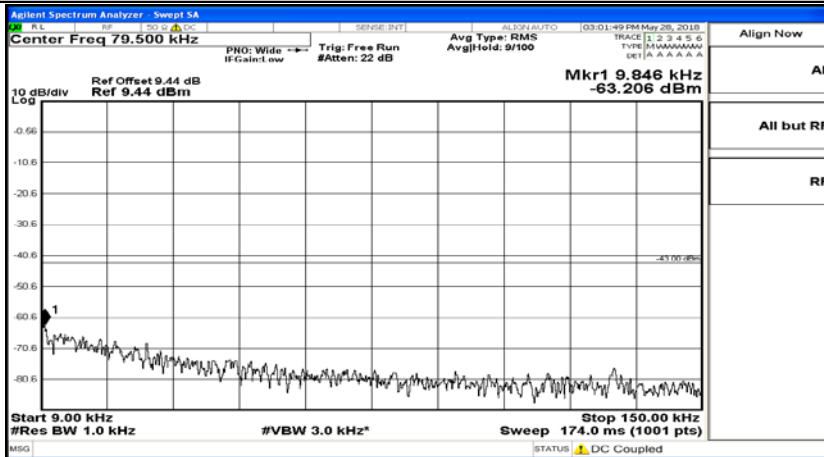

Band Edge Test Graph(s) (Channel Bandwidth:20 MHz)_HCH_16QAM

A.5 Conducted Spurious Emission

CSE Test Graph(s) (Channel Bandwidth: 1.4 MHz)_LCH_QPSK

CSE Test Graph(s) (Channel Bandwidth: 1.4 MHz)_MCH_QPSK

CSE Test Graph(s) (Channel Bandwidth: 1.4 MHz)_LCH_16QAM

CSE Test Graph(s) (Channel Bandwidth: 1.4 MHz)_MCH_16QAM

CSE Test Graph(s) (Channel Bandwidth: 3 MHz)_LCH_QPSK

CSE Test Graph(s) (Channel Bandwidth: 3 MHz)_MCH_QPSK