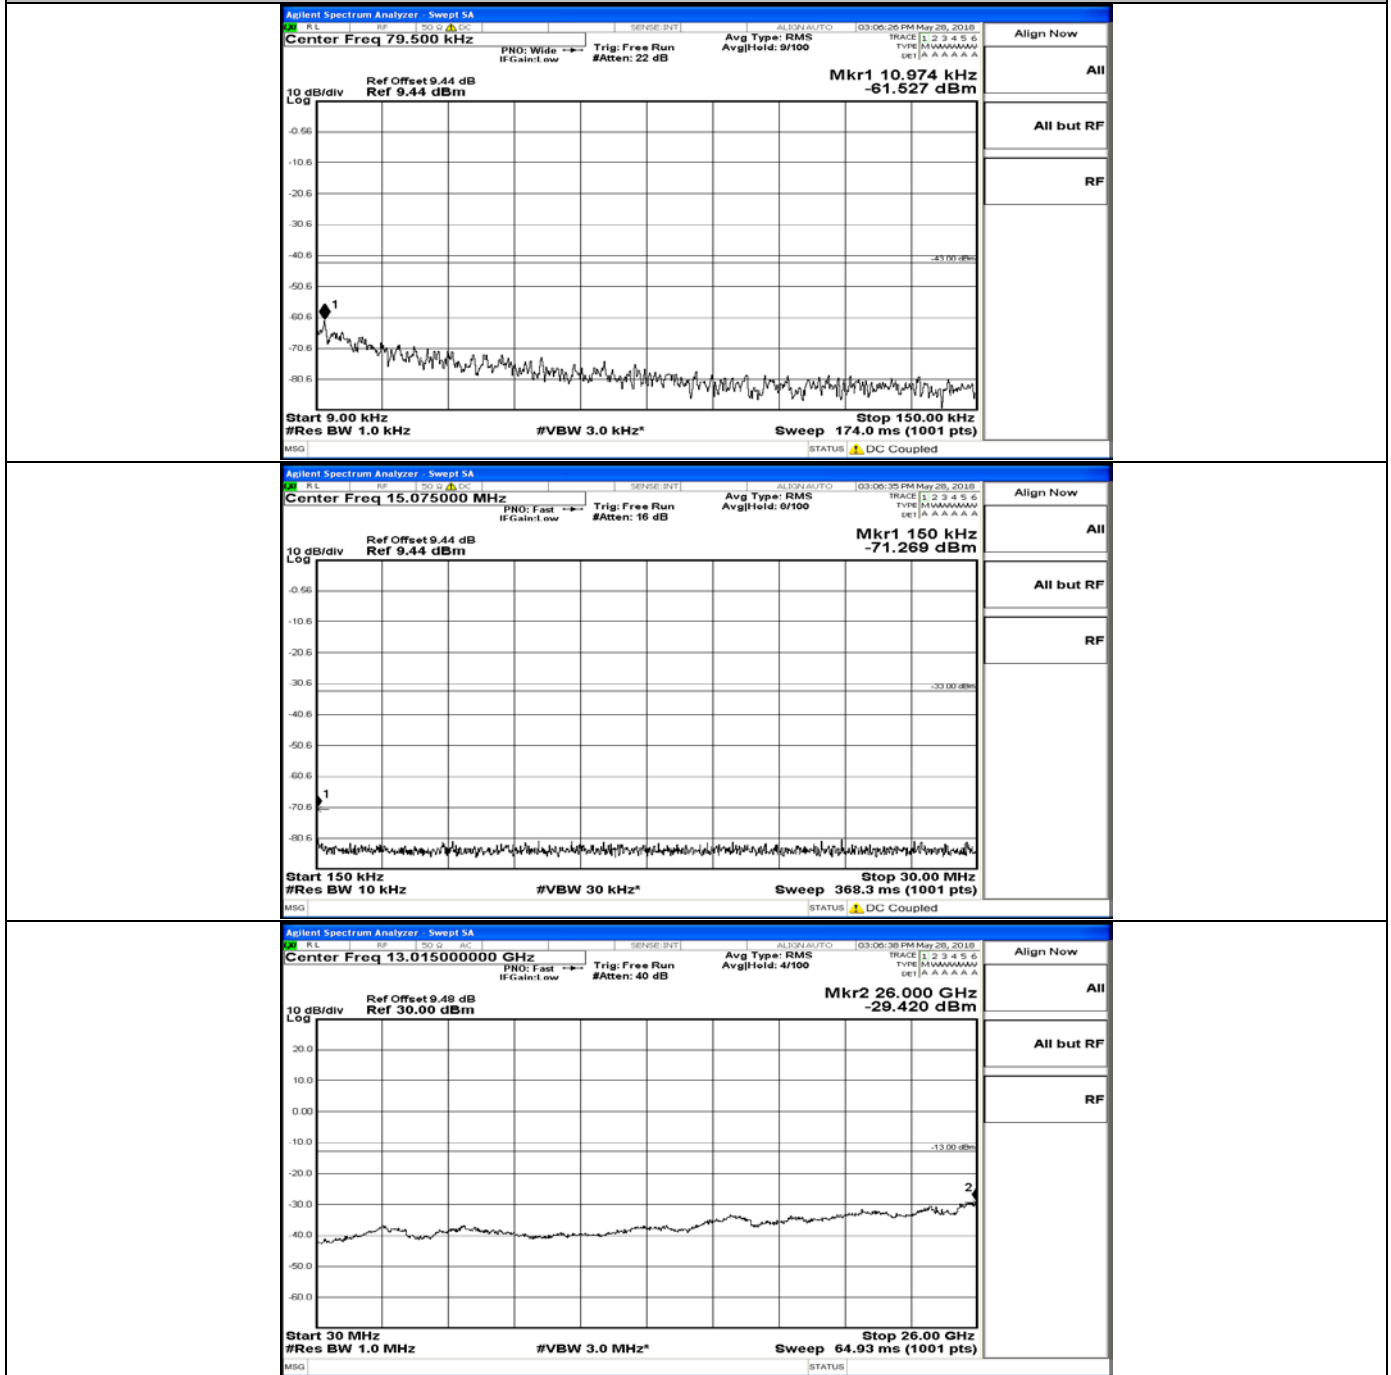

CSE Test Graph(s) (Channel Bandwidth: 3 MHz)_HCH_QPSK

CSE Test Graph(s) (Channel Bandwidth: 3 MHz)_LCH_16QAM

CSE Test Graph(s) (Channel Bandwidth: 3 MHz)_MCH_16QAM

CSE Test Graph(s) (Channel Bandwidth: 3 MHz)_HCH_16QAM

CSE Test Graph(s) (Channel Bandwidth: 5 MHz)_LCH_QPSK

CSE Test Graph(s) (Channel Bandwidth: 5 MHz)_MCH_QPSK

CSE Test Graph(s) (Channel Bandwidth: 5 MHz)_HCH_QPSK

CSE Test Graph(s) (Channel Bandwidth: 5 MHz)_LCH_16QAM