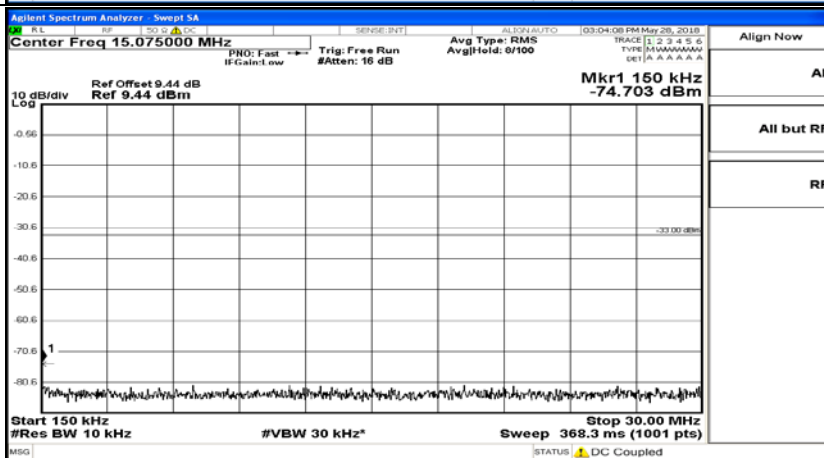

Band Edge Test Graph(s) (Channel Bandwidth:20 MHz)_HCH_16QAM

A.5 Conducted Spurious Emission

CSE Test Graph(s) (Channel Bandwidth: 1.4 MHz)_LCH_QPSK

CSE Test Graph(s) (Channel Bandwidth: 1.4 MHz)_MCH_QPSK

CSE Test Graph(s) (Channel Bandwidth: 1.4 MHz)_LCH_16QAM

CSE Test Graph(s) (Channel Bandwidth: 1.4 MHz)_MCH_16QAM

CSE Test Graph(s) (Channel Bandwidth: 3 MHz)_LCH_QPSK

CSE Test Graph(s) (Channel Bandwidth: 3 MHz)_MCH_QPSK