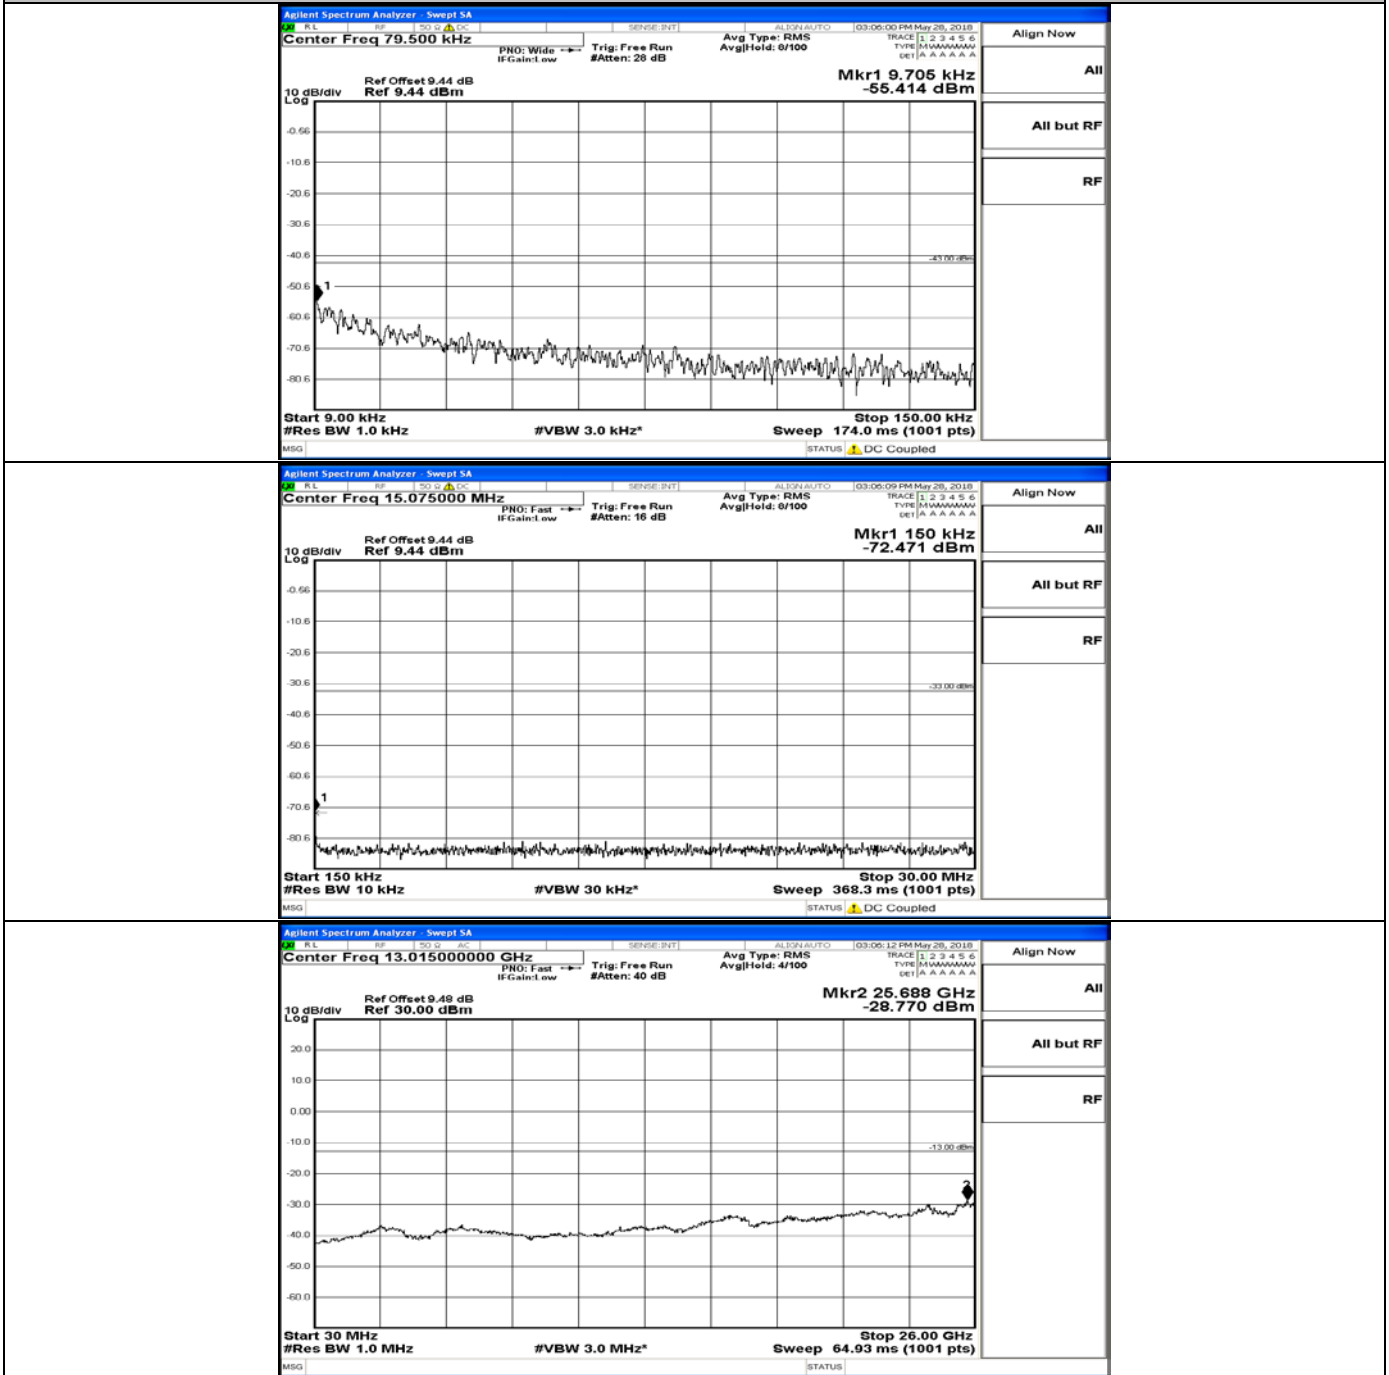

CSE Test Graph(s) (Channel Bandwidth: 3 MHz)_HCH_QPSK

CSE Test Graph(s) (Channel Bandwidth: 3 MHz)_LCH_16QAM

CSE Test Graph(s) (Channel Bandwidth: 3 MHz)_MCH_16QAM

CSE Test Graph(s) (Channel Bandwidth: 3 MHz)_HCH_16QAM

CSE Test Graph(s) (Channel Bandwidth: 5 MHz)_LCH_QPSK

CSE Test Graph(s) (Channel Bandwidth: 5 MHz)_MCH_QPSK

CSE Test Graph(s) (Channel Bandwidth: 5 MHz)_HCH_QPSK

CSE Test Graph(s) (Channel Bandwidth: 5 MHz)_LCH_16QAM