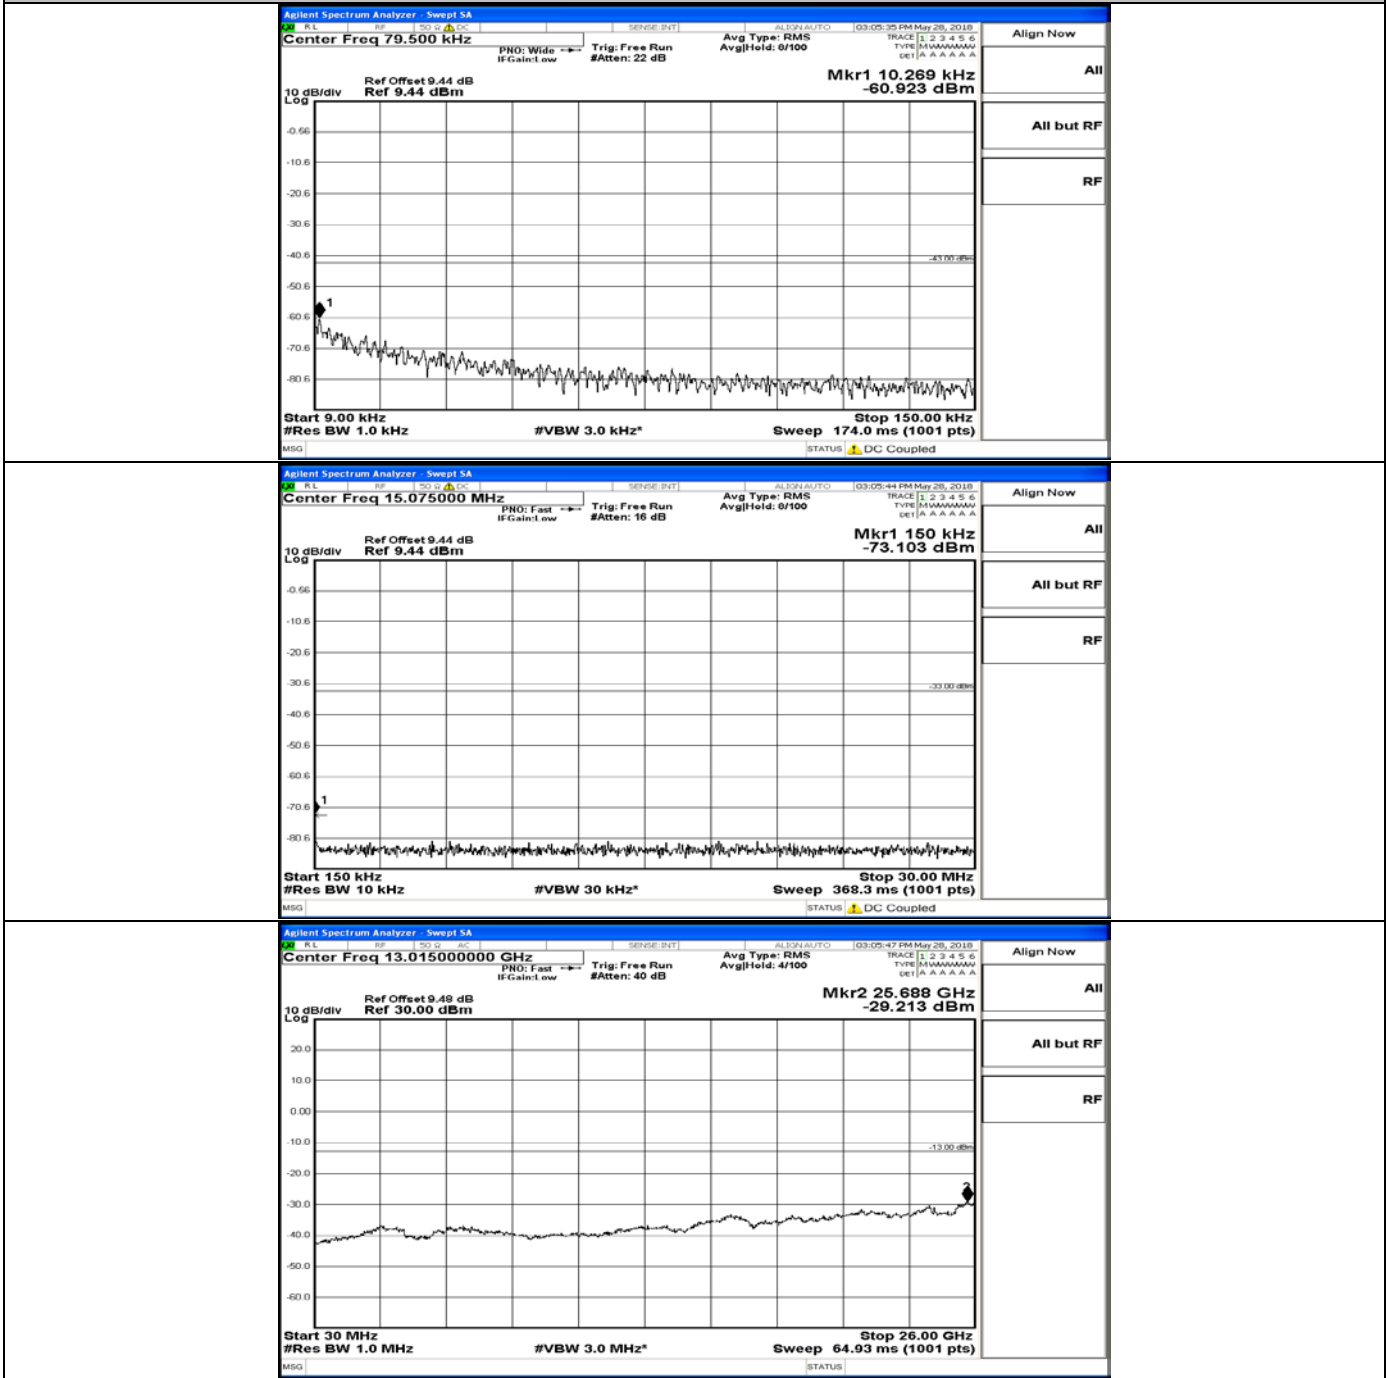

Band Edge Test Graph(s) (Channel Bandwidth:20 MHz)_HCH_16QAM

A.5 Conducted Spurious Emission

CSE Test Graph(s) (Channel Bandwidth: 1.4 MHz)_LCH_QPSK

CSE Test Graph(s) (Channel Bandwidth: 1.4 MHz)_MCH_QPSK

CSE Test Graph(s) (Channel Bandwidth: 1.4 MHz)_LCH_16QAM

CSE Test Graph(s) (Channel Bandwidth: 1.4 MHz)_MCH_16QAM

CSE Test Graph(s) (Channel Bandwidth: 3 MHz)_LCH_QPSK

CSE Test Graph(s) (Channel Bandwidth: 3 MHz)_MCH_QPSK

CSE Test Graph(s) (Channel Bandwidth: 3 MHz)_HCH_QPSK

CSE Test Graph(s) (Channel Bandwidth: 3 MHz)_LCH_16QAM

CSE Test Graph(s) (Channel Bandwidth: 3 MHz)_MCH_16QAM

CSE Test Graph(s) (Channel Bandwidth: 3 MHz)_HCH_16QAM