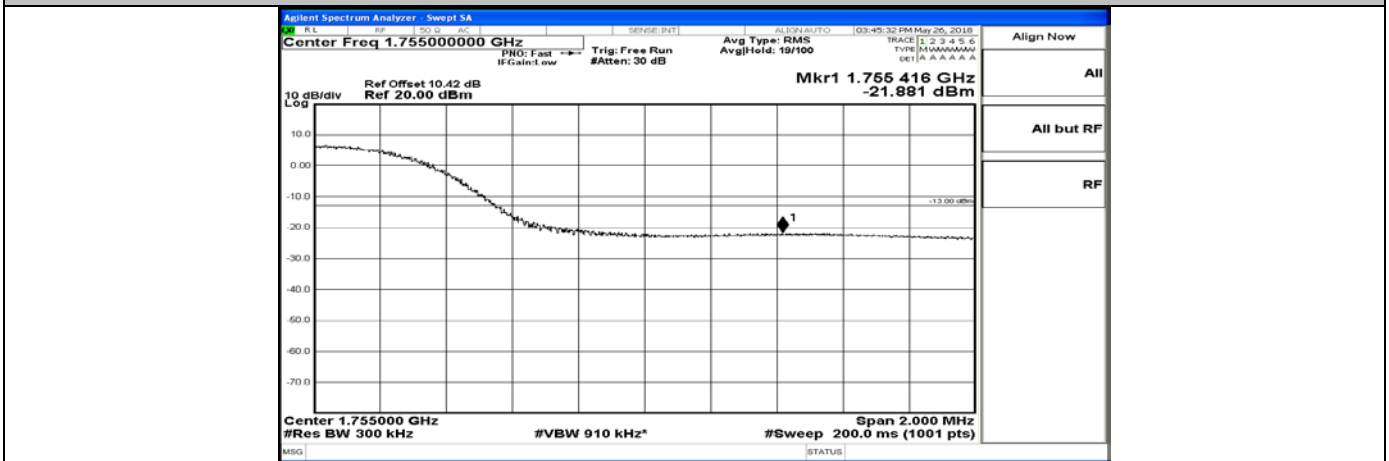

Band Edge Test Graph(s) (Channel Bandwidth: 10 MHz)_HCH_16QAM

Band Edge Test Graph(s) (Channel Bandwidth:15 MHz)_LCH_QPSK

Band Edge Test Graph(s) (Channel Bandwidth:15 MHz)_HCH_QPSK

Band Edge Test Graph(s) (Channel Bandwidth:15 MHz)_LCH_16QAM

Band Edge Test Graph(s) (Channel Bandwidth:15 MHz)_HCH_16QAM

Band Edge Test Graph(s) (Channel Bandwidth:20 MHz)_LCH_QPSK

Band Edge Test Graph(s) (Channel Bandwidth:20 MHz)_HCH_QPSK

Band Edge Test Graph(s) (Channel Bandwidth:20 MHz)_LCH_16QAM