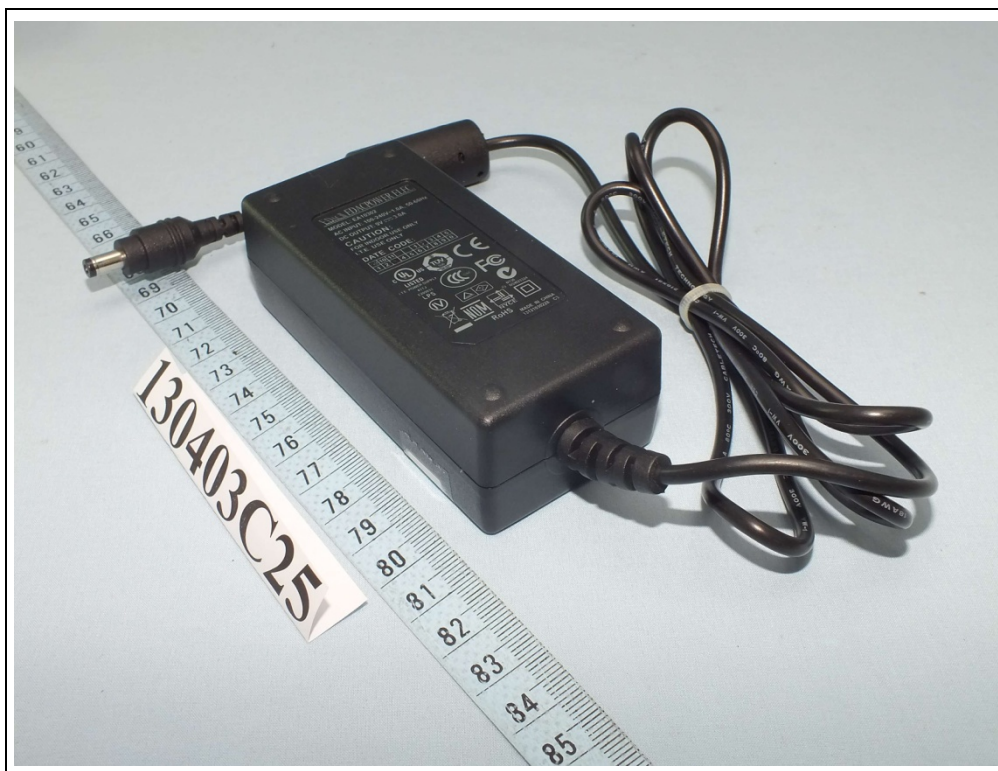

CONSTRUCTION PHOTOS OF EUT

EUT with 1D barcode scanner

EUT with 2D barcode scanner

A D T

Adapter Model: EA10302

USB Host Cable

USB Client Cable