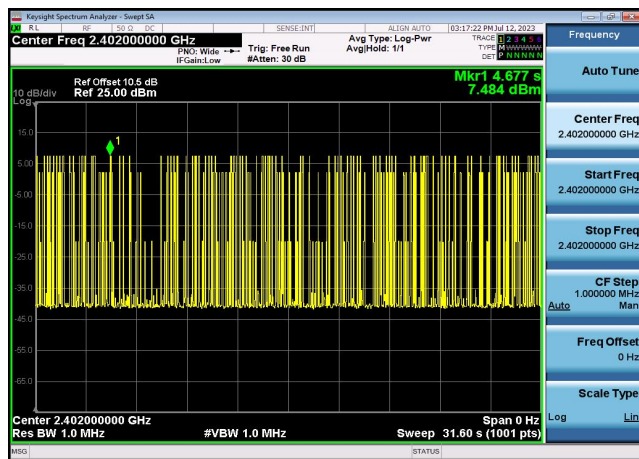

DQPSK,2402,2DH5,Transmission Number