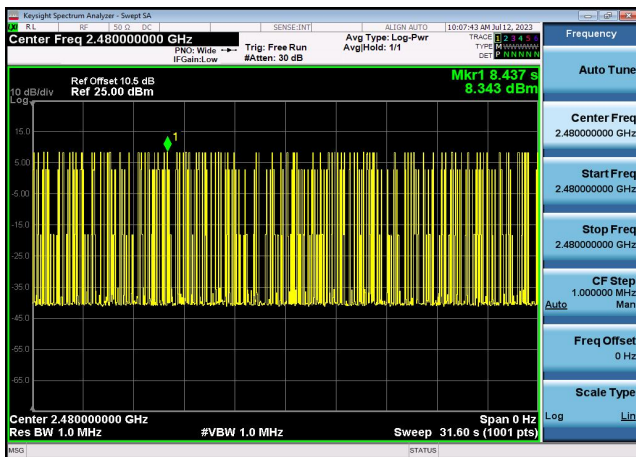

8DPSK,2402,3DH5,Transmission Number

8DPSK,2402,3DH5,Transmission Time

8DPSK,2441,3DH5,Transmission Number

8DPSK,2441,3DH5,Transmission Time

8DPSK,2480,3DH5,Transmission Number

8DPSK,2480,3DH5,Transmission Time