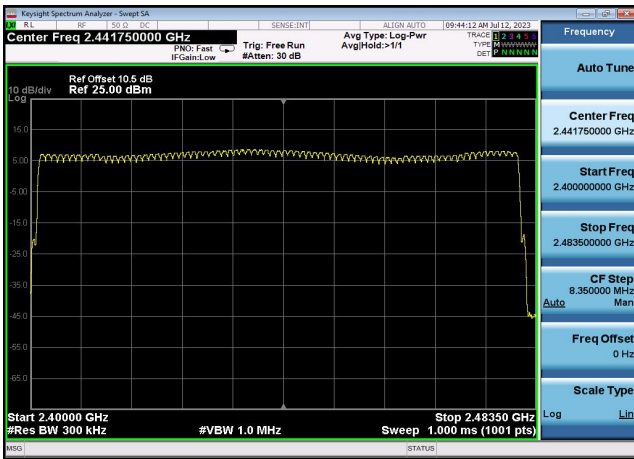

Number Of Hopping Channels: 8DPSK
,HoppingMhz,3DH5__2400~2483.5