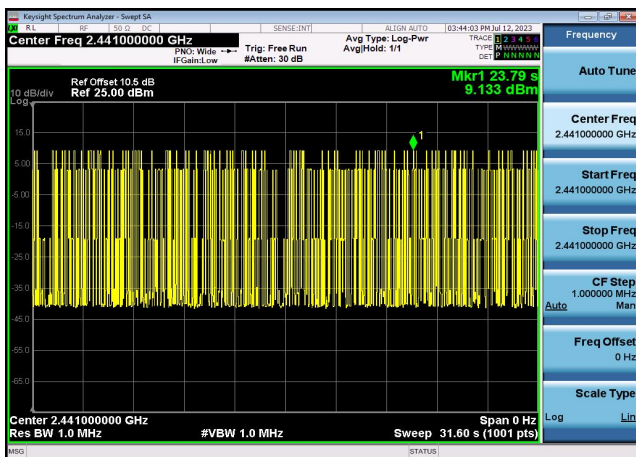

DQPSK,2402,2DH5,Transmission Number

DQPSK,2402,2DH5,Transmission Time

DQPSK,2441,2DH5,Transmission Number

DQPSK,2441,2DH5,Transmission Time

DQPSK,2480,2DH5,Transmission Number

DQPSK,2480,2DH5,Transmission Time

8DPSK,2402,3DH5,Transmission Number

8DPSK,2402,3DH5,Transmission Time

8DPSK,2441,3DH5,Transmission Number

8DPSK,2441,3DH5,Transmission Time

8DPSK,2480,3DH5,Transmission Number

8DPSK,2480,3DH5,Transmission Time