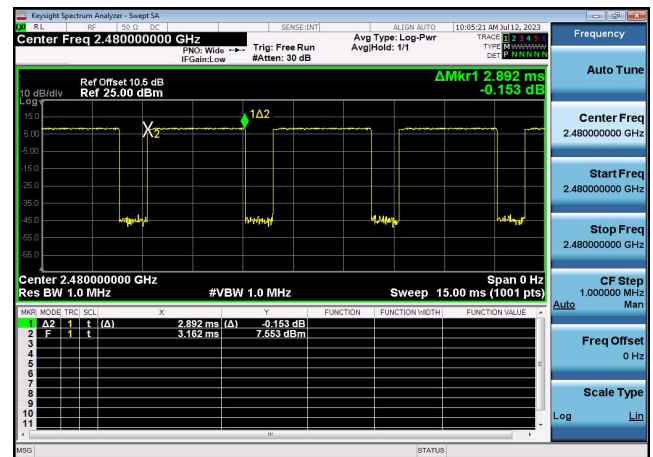

8DPSK,2402,3DH5,Transmission Number

8DPSK,2402,3DH5,Transmission Time

8DPSK,2441,3DH5,Transmission Number

8DPSK,2441,3DH5,Transmission Time

8DPSK,2480,3DH5,Transmission Number

8DPSK,2480,3DH5,Transmission Time

## Carrier Frequency Separation Test Result and Data

BT Carrier Frequency Separation						
Mode	Test Frequency	Packet Type	Range (MHz~MHz)	Sepration (kHz)	Limit (kHz)	Result
GFSK	Hopping	DH5	2401.5MHz~2403.5MHz	1036.96	$\geq 938.640$	Pass
GFSK	Hopping	DH5	2440.5MHz~2442.5MHz	1040.96	$\geq 938.428$	Pass
GFSK	Hopping	DH5	2478.5MHz~2480.5MHz	999.0	$\geq 937.940$	Pass
$\pi/4$ -DQPSK	Hopping	2DH5	2401.5MHz~2403.5MHz	993.01	$\geq 853.136$	Pass
$\pi/4$ -DQPSK	Hopping	2DH5	2440.5MHz~2442.5MHz	991.01	$\geq 853.773$	Pass
$\pi/4$ -DQPSK	Hopping	2DH5	2478.5MHz~2480.5MHz	999.0	$\geq 863.999$	Pass
8DPSK	Hopping	3DH5	2401.5MHz~2403.5MHz	1074.93	$\geq 863.121$	Pass
8DPSK	Hopping	3DH5	2440.5MHz~2442.5MHz	995.0	$\geq 861.789$	Pass
8DPSK	Hopping	3DH5	2478.5MHz~2480.5MHz	1078.92	$\geq 862.185$	Pass