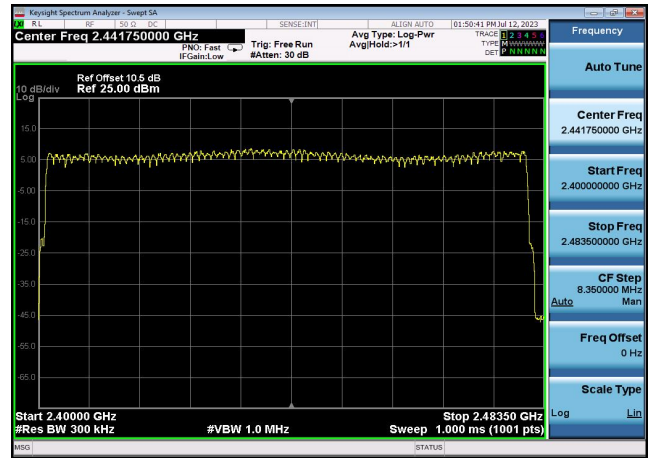

Number Of Hopping Channels: DQPSK
,HoppingMhz,2DH5__2400~2483.5