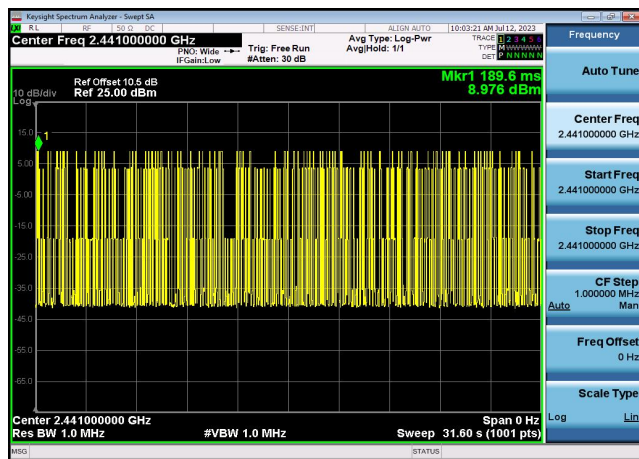

DQPSK,2402,2DH5,Transmission Number

DQPSK,2402,2DH5,Transmission Time

DQPSK,2441,2DH5,Transmission Number

DQPSK,2441,2DH5,Transmission Time

DQPSK,2480,2DH5,Transmission Number

DQPSK,2480,2DH5,Transmission Time

8DPSK,2402,3DH5,Transmission Number

8DPSK,2402,3DH5,Transmission Time

8DPSK,2441,3DH5,Transmission Number

8DPSK,2441,3DH5,Transmission Time

8DPSK,2480,3DH5,Transmission Number

8DPSK,2480,3DH5,Transmission Time