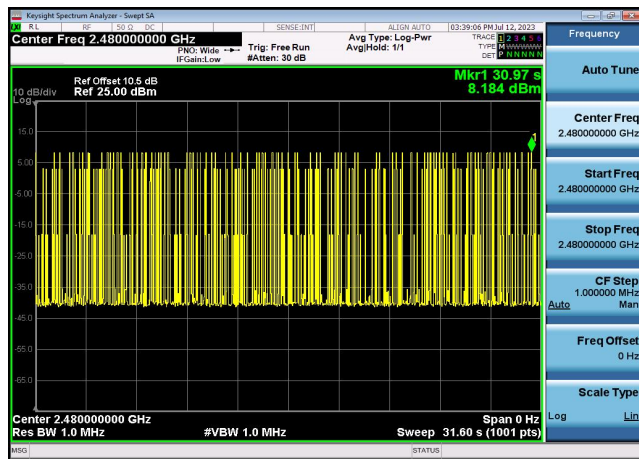

DQPSK,2480,2DH5,Transmission Number