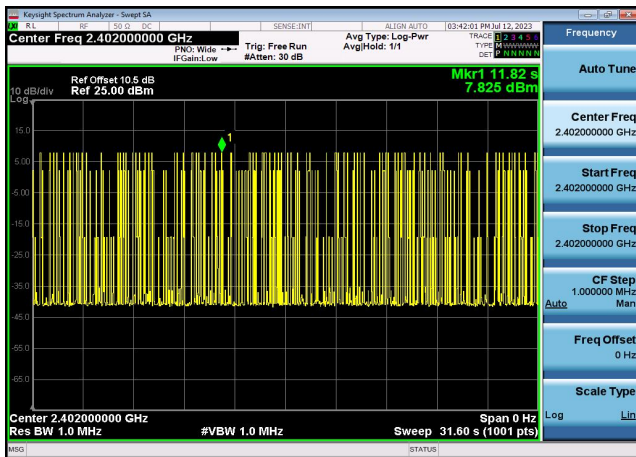

DQPSK,2402,2DH5,Transmission Number

DQPSK,2402,2DH5,Transmission Time

DQPSK,2441,2DH5,Transmission Number

DQPSK,2441,2DH5,Transmission Time

DQPSK,2480,2DH5,Transmission Number

DQPSK,2480,2DH5,Transmission Time

8DPSK,2402,3DH5,Transmission Number

8DPSK,2402,3DH5,Transmission Time

8DPSK,2441,3DH5,Transmission Number

8DPSK,2441,3DH5,Transmission Time

8DPSK,2480,3DH5,Transmission Number

8DPSK,2480,3DH5,Transmission Time