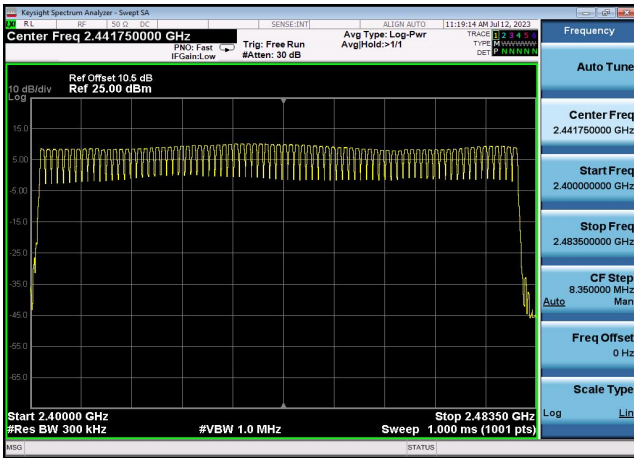

Number Of Hopping Channels: GFSK
,HoppingMhz,DH5__2400~2483.5